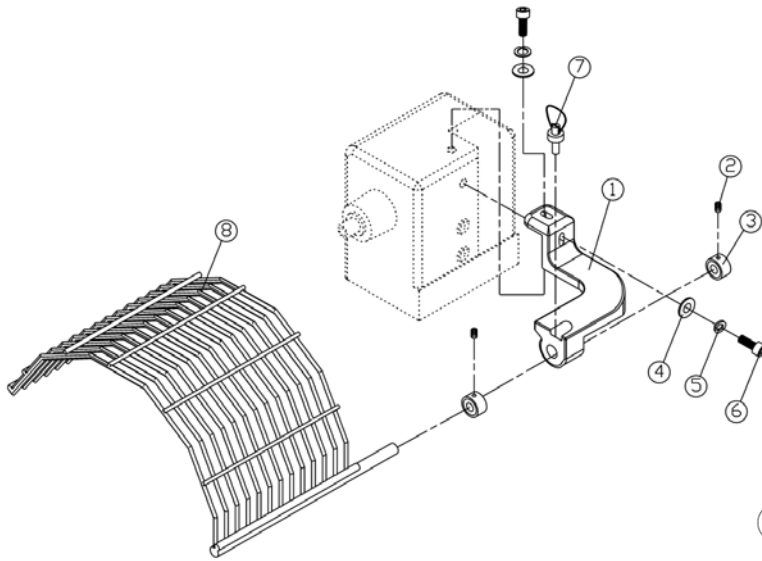

Safety Guard Assembly

Index No.	Part No.	Description	Size	Qty
1.....	JWL1442-301	Guard Bracket		1
2.....	TS-0270011	Set Screw	5/16"-18x1/4".....	2
3.....	JWL1642-187	Collar		2
4.....	TS-0680041	Flat Washer.....	3/8".....	2
5.....	TS-0720091	Lock Washer	3/8".....	2
6.....	TS-0209071	Socket Head Cap Screw	3/8"-16x1-1/2".....	2
7.....	JWL1642-168	Plunger		1
8.....	JWL1642-179	Guard		1

Safety Guard Assembly