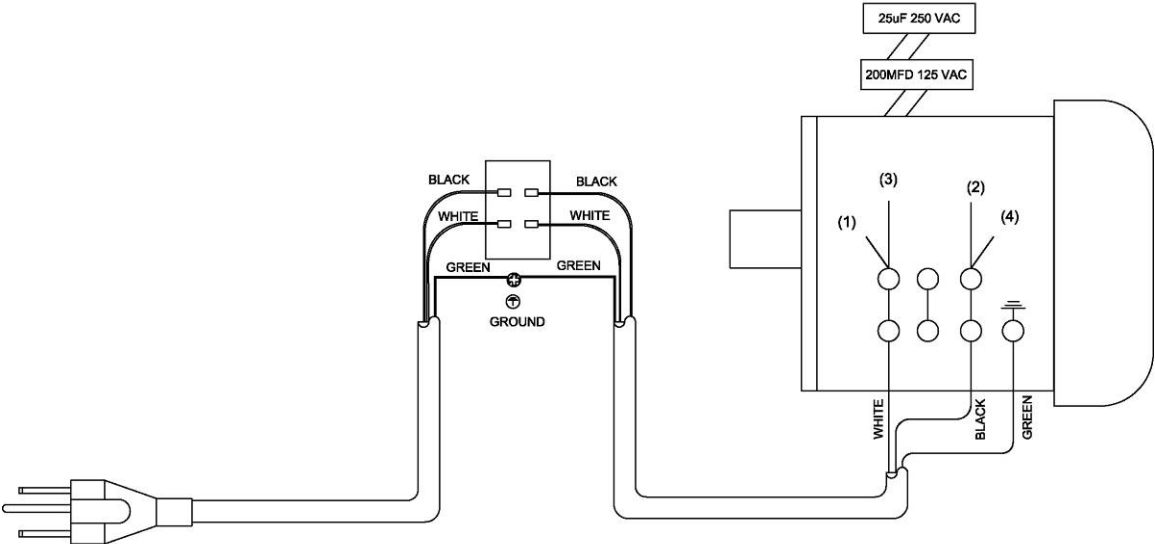

Wiring Diagram

115Volt Operation