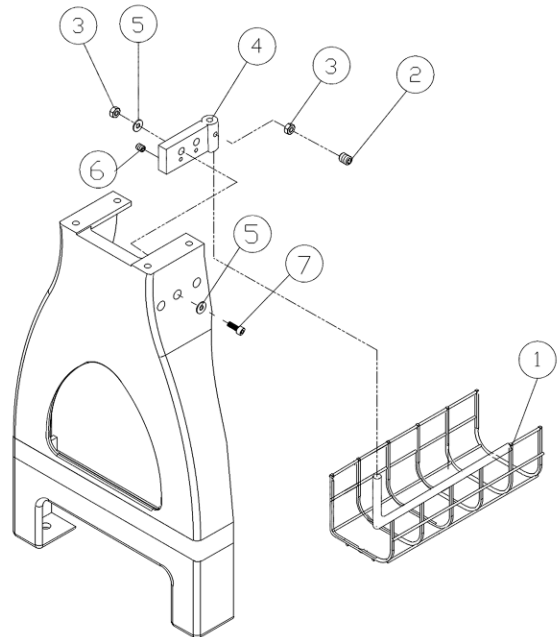

Basket Assembly

Basket Assembly

Index No.	Part No.	Description	Size	Qty
1.....	JWL1642-228	Basket		1
2.....	TS-0270061	Set Screw	5/16"-18x5/8".....	1
3.....	TS-0570021	Hex Nut.....	5/16".....	3
4.....	JWL1642-226	Bracket		1
5.....	TS-0680032	Flat Washer.....	5/16".....	4
6.....	TS-0267021	Set Screw	1/4"-20x1/4".....	2
7.....	TS-0208081	Hex Socket Cap Screw	5/16"-18x1-1/2".....	2