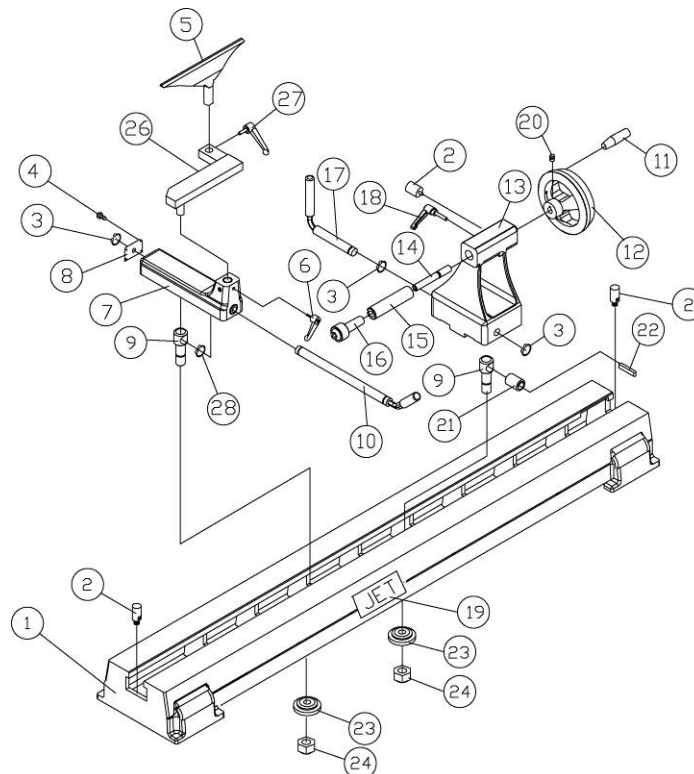

Bed Assembly Parts List

| Index No. | Part No. | Description | Size | Qty |
|-----------|--------------|---|----------------|-----|
| 1 | JWL1442-201 | Bed | | 1 |
| 2 | JWL1442-202 | Stud | | 3 |
| 3 | JWL1442-124 | C-Ring | S19 | 3 |
| 4 | 6295703 | Hex Socket Cap Screw | 10-24 x 5/8" | 4 |
| 5 | JWL1442-205 | Tool Rest | | 1 |
| 6 | JWL1442-206 | Tool Support Handle | | 1 |
| 7 | JWL1442-207 | Tool Support Base | | 1 |
| 8 | JWL1442-208 | End Cover | | 1 |
| 9 | JWL1442-128 | Bolt | | 2 |
| 10 | JWL1442-210A | Tool Support Rod | | 1 |
| 11 | JWL1442-211 | Handle | | 1 |
| 12 | JWL1442-212 | Handwheel | | 1 |
| 13 | JWL1442-213 | Tailstock | | 1 |
| 14 | JWL1442-214 | Lead Screw | | 1 |
| 15 | JWL1442-215 | Quill | | 1 |
| 16 | JWL1442-216 | Live Center | | 1 |
| 17 | JWL1442-217 | Tailstock Rod | | 1 |
| 18 | JWL1442-218 | Tailstock Quill Handle | | 1 |
| 19 | JWL1442-219 | JET Label | | 1 |
| 20 | TS-0267021 | Set Screw | 1/4"-20 x 1/4" | 2 |
| 21 | JWL1442-127 | Bushing | | 1 |
| 22 | JWL1442-126 | Key | 5 x 5 x 30 | 1 |
| 23 | JWL1442-154 | Clamp | | 2 |
| 24 | TS-0561081 | Hex Nut | 3/4"-10 | 2 |
| 26 | JWL1442-226 | Extension Tool Rest | | 1 |
| 27 | JWL1442-227 | Locking Handle | | 1 |
| 28 | JWL1442-228 | C-Ring | S25 | 1 |
| | JWL1442-TCA | Tailstock Complete Assembly (not shown) | | 1 |
| | JWL1442-TRCA | Tool Rest Complete Assembly (not shown) | | 1 |