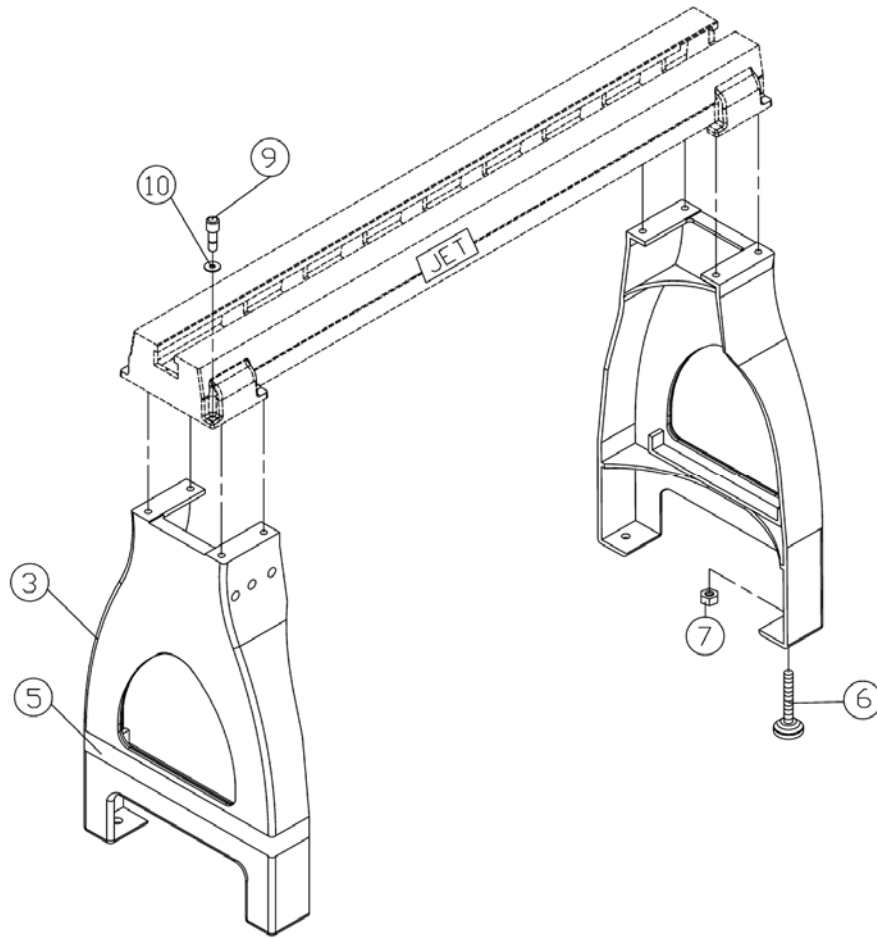

Stand Assembly

Index No.	Part No.	Description	Size	Qty
3.....	JWL1642-203.....	Stand.....		2
5.....	JWL1642-205.....	JET Stripe.....		1
6.....	JWL1642-206.....	Adjustable Foot.....	3/8"	4
7.....	TS-0561031.....	Hex Nut.....	3/8"	4
9.....	TS-0208081.....	Hex Socket Cap Screw.....	5/16"-18 x 1-1/2"	8
10.....	TS-0680032.....	Flat Washer.....	5/16"	8