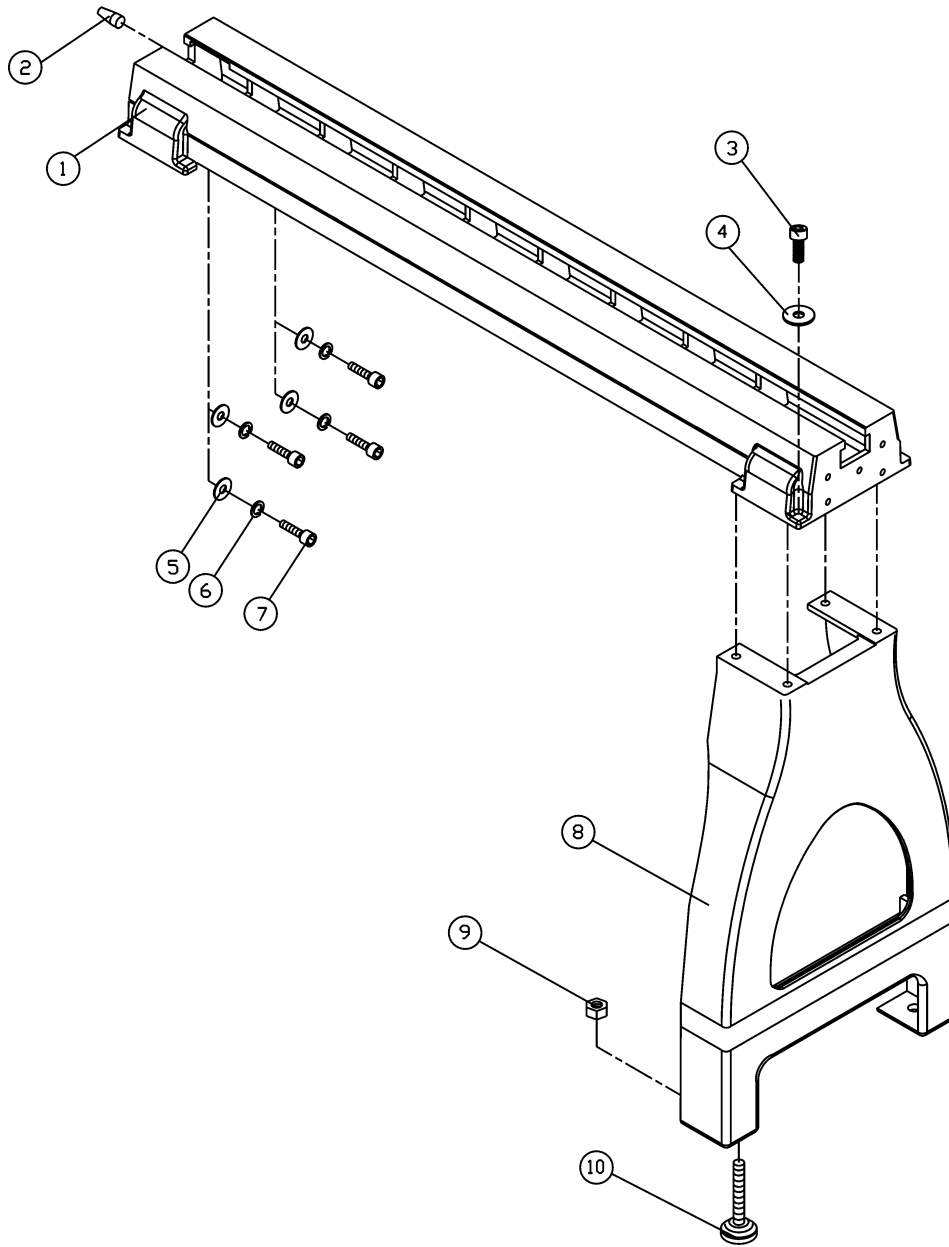

## 57" Bed Extension Breakdown

### 57" Bed Extension Part's List

Index No.	Part No.	Description	Size	Qty.
1	JWL1642-301	57" Bed Extension		1
2	JWL1642-302	Tapered Pin		1
3	TS-0208081	Hex Socket Cap Screw	5/16"-18x-1-1/2"	4
4	TS-0680032	Flat Washer	5/16"	4
5	TS-0680041	Flat Washer	3/8"	4
6	TS-0720091	Lock Washer	3/8"	4
7	TS-0209081	Hex Socket Cap Screw	3/8"-16x1-3/4"	4
8	JWL1642-203	Stand		1
9	TS-0561031	Hex Nut	3/8"	2
10	JWL1642-206	Adjustable Foot	3/8"	2