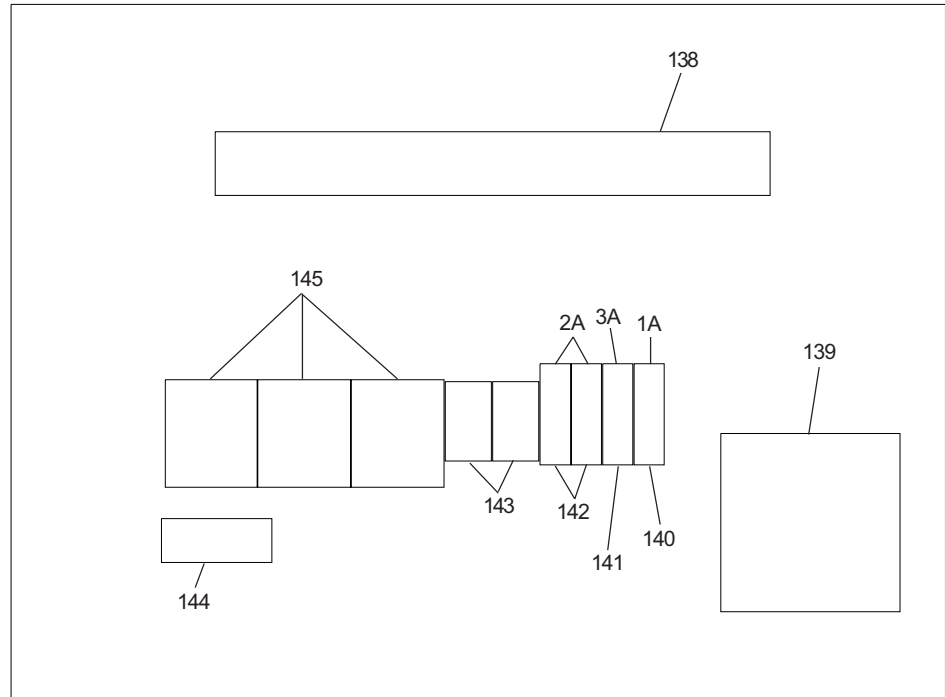

Exploded View – Saw Base - Model 7060 Semi-Automatic Cut-Off Band Saw

Parts List – Saw Base - Model 7060 Semi-Automatic Cut-Off Band Saw, (Continued)

Ref No.	Part Number	Description	Qty
120	5512222	Screw, Pan Head (M6X15)	4
121	5512223	Valve, Relief	1
122	5512224	Plate, Cover	1
123	5512225	Box, Stationary	1
124	5512226	Screw (M8X16)	4
125	5512227	Plate, Sole	1
126	5512228	Screw (1/4X5/8 In.)	2
127	5512229	Bushing, Stationary Box	1
128	5512230	Collar	1
129	5512231	Screw (M5X8)	4
130	5512232	Rod, Control	1
131	5512228	Screw (1/4X5/8 In.)	2
132	5512234	Bushing, Control Box	1
133	5512235	Switch, Coolant	1
134	5512682	Emergency Stop	1
135	5512237	Switch, Stop	1
136	5512238	Switch, Start	1
137	5512681	Light, Power Indicator	1
138	5512240	Strip, Terminal	1
139	5512241	Transformer (3Ph)	1
140	5512242	Fuse 1A	1
142	5512243	Fuse 2A	2
141	5512244	Fuse 3A	1
143	5512245	Relay	2
144	5512246	Switch, Overload	1
145	5512247	Contact, Magnetic (3Ph)	3