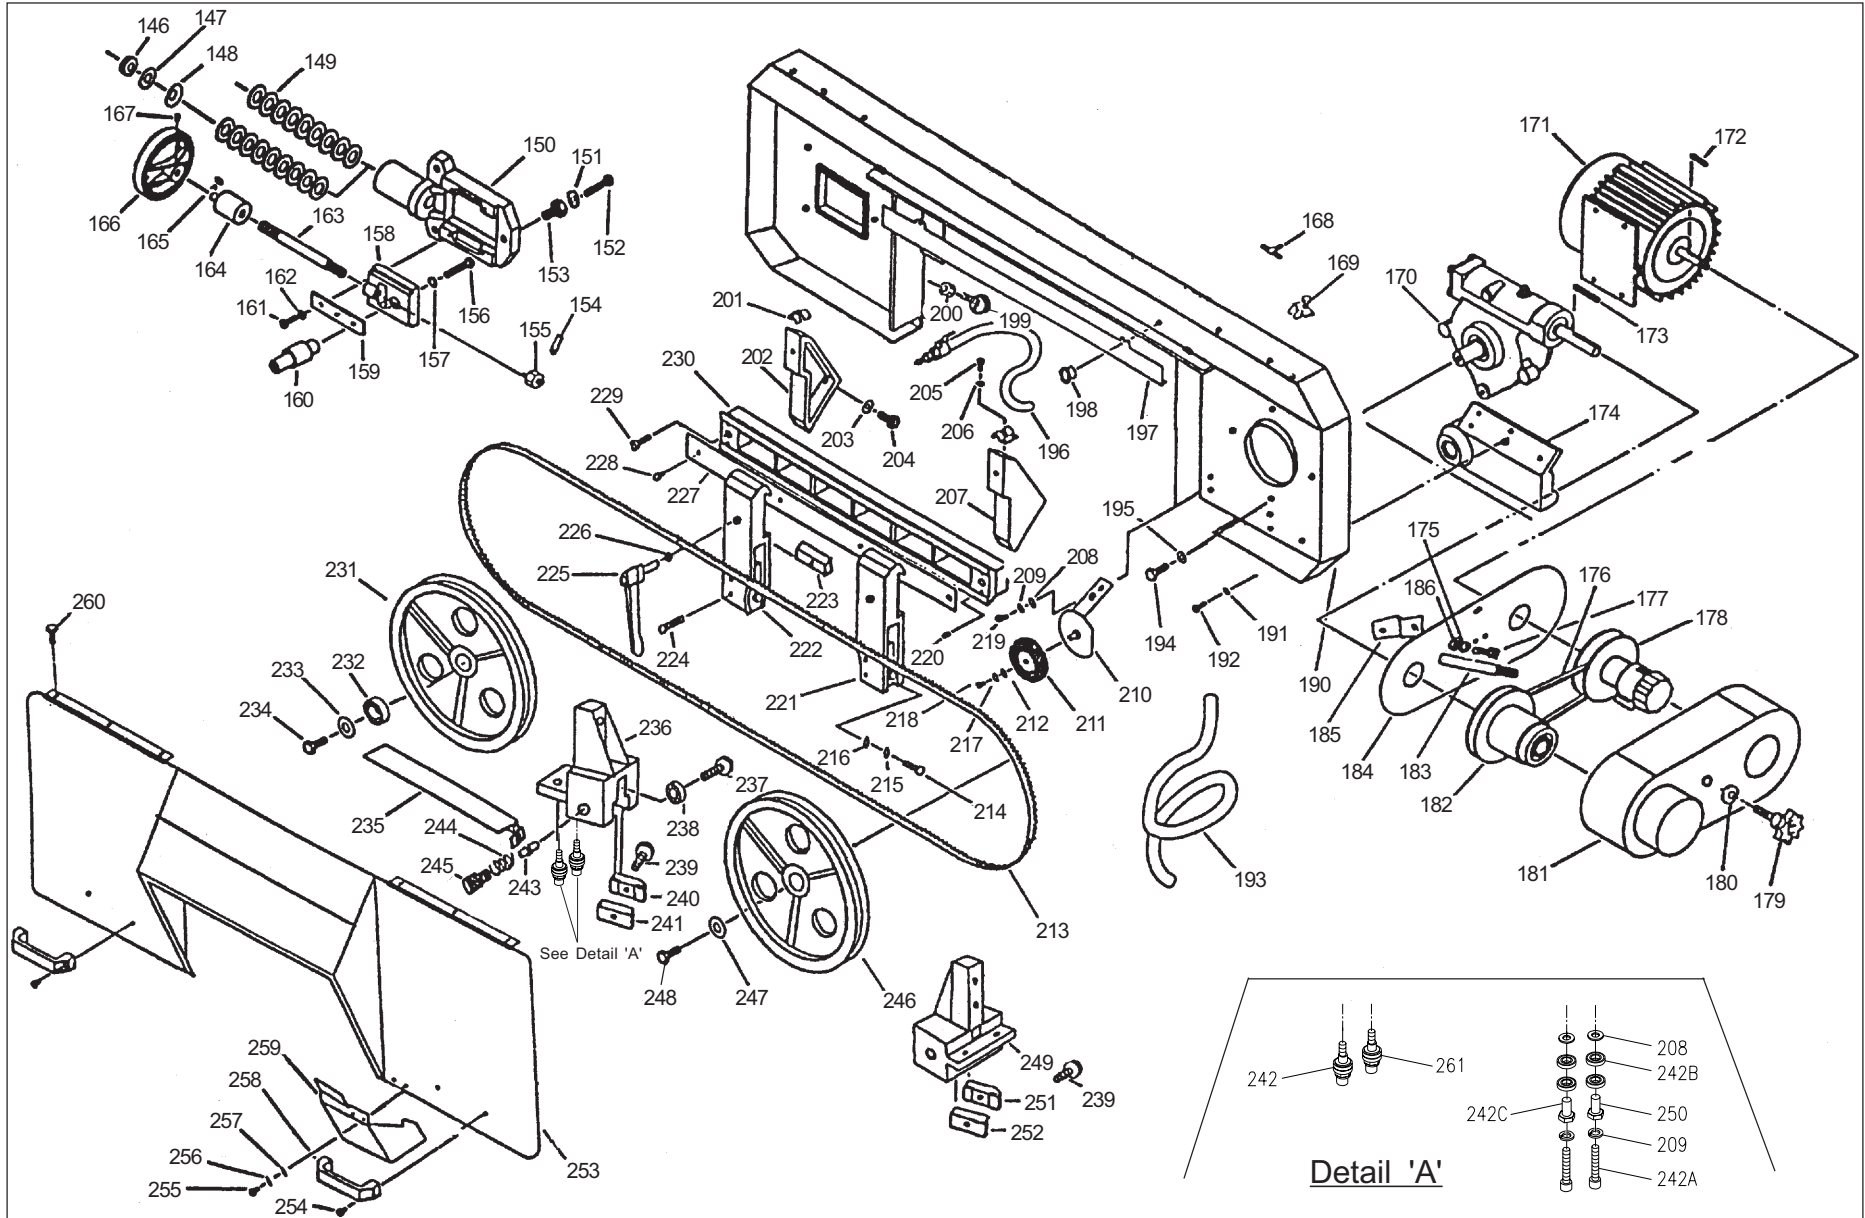

Exploded View – Saw Head - Model 7060 Semi-Automatic Cut-Off Band Saw

Parts List – Saw Head - Model 7060 Semi-Automatic Cut-Off Band Saw