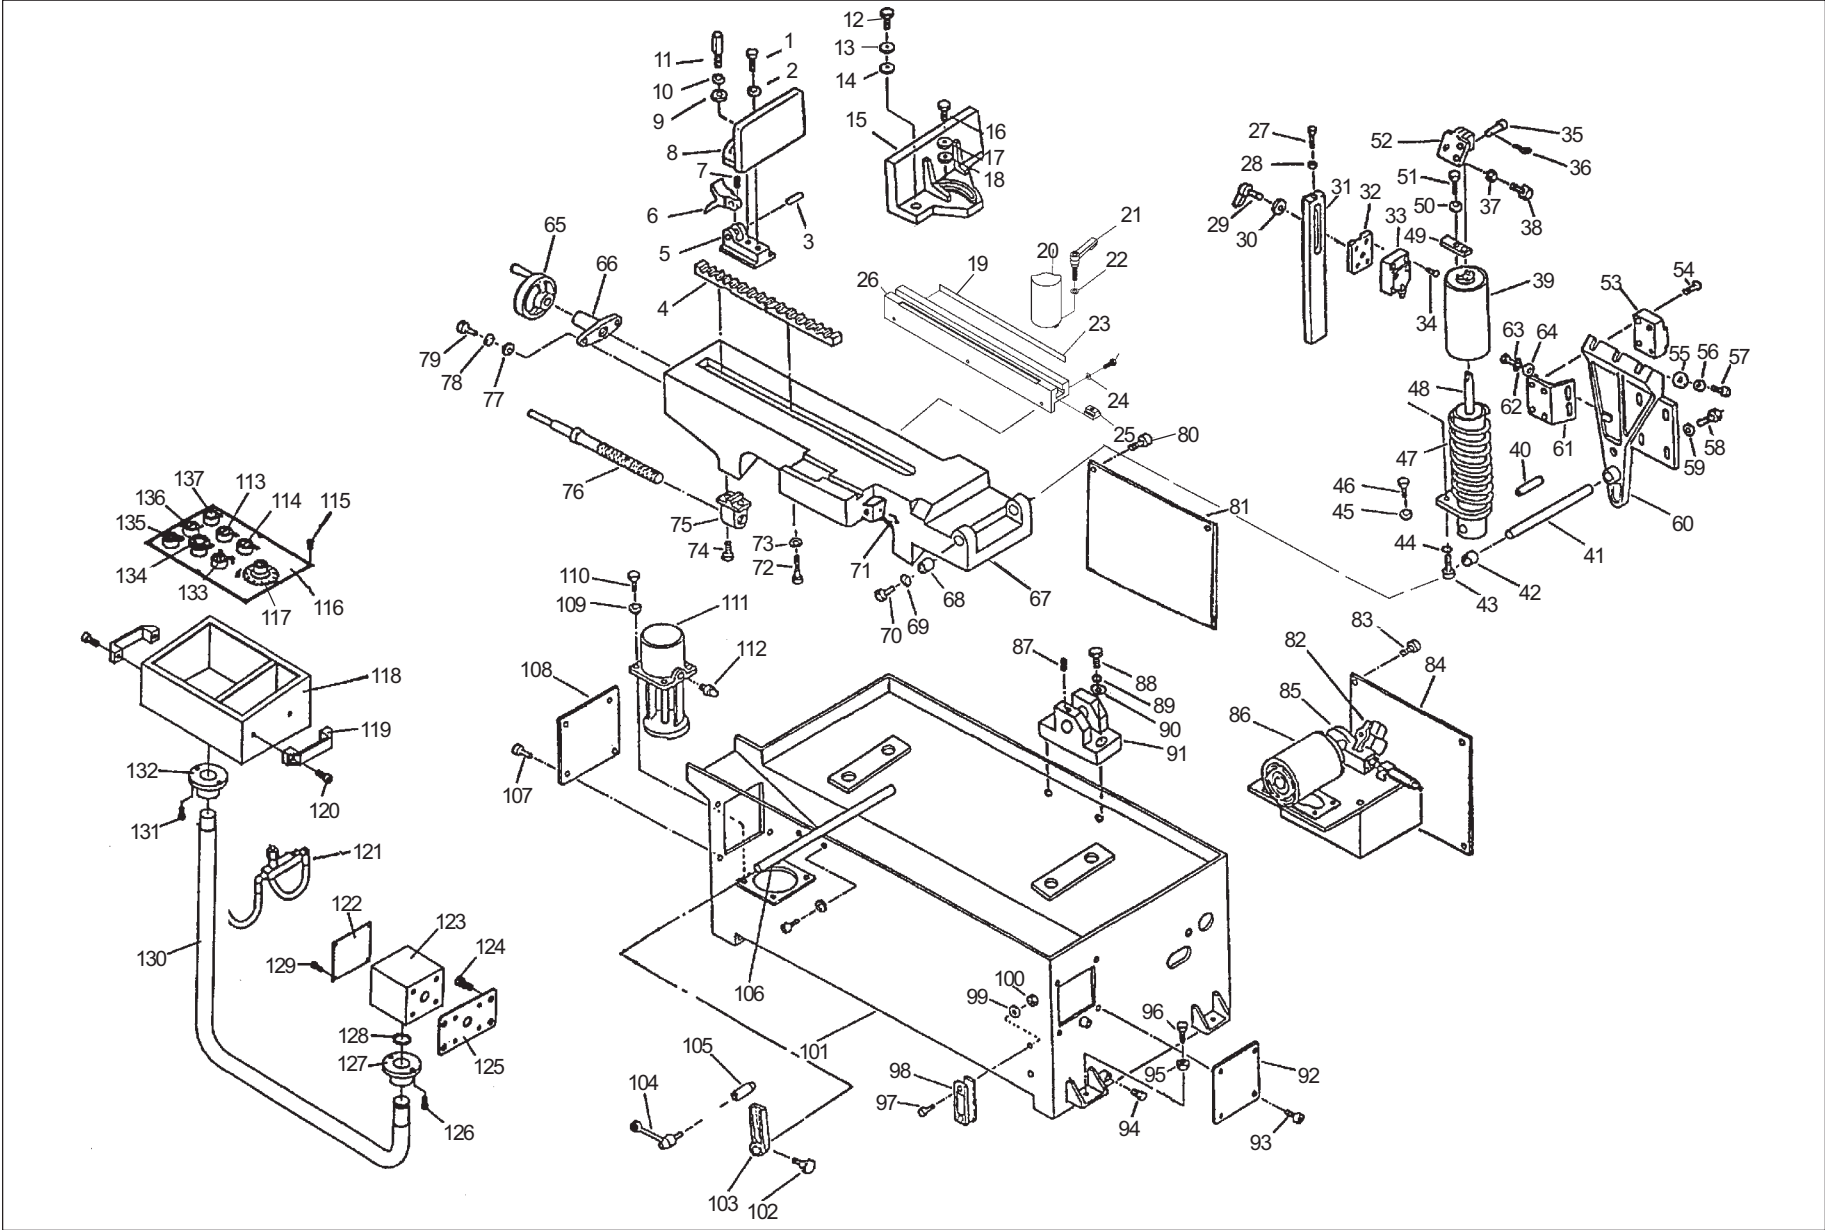

Exploded View – Saw Base - Model 7060 Semi-Automatic Cut-Off Band Saw

Parts List – Saw Base - Model 7060 Semi-Automatic Cut-Off Band Saw, (Continued)

Ref No.	Part Number	Description	Qty
120	5512222	Screw, Pan Head (M6X15)	4
121	5512223	Valve, Relief	1
122	5512224	Plate, Cover	1
123	5512225	Box, Stationary	1
124	5512226	Screw (M8X16)	4
125	5512227	Plate, Sole	1
126	5512228	Screw (1/4X5/8 In.)	2
127	5512229	Bushing, Stationary Box	1
128	5512230	Collar	1
129	5512231	Screw (M5X8)	4
130	5512232	Rod, Control	1
131	5512228	Screw (1/4X5/8 In.)	2
132	5512234	Bushing, Control Box	1
133	5512235	Switch, Coolant	1
134	5512682	Emergency Stop	1
135	5512237	Switch, Stop	1
136	5512238	Switch, Start	1
137	5512681	Light, Power Indicator	1
138	5512240	Strip, Terminal	1
139	5512241	Transformer (3Ph)	1
140	5512242	Fuse 1A	1
142	5512243	Fuse 2A	2
141	5512244	Fuse 3A	1
143	5512245	Relay	2
144	5512246	Switch, Overload	1
145	5512247	Contact, Magnetic (3Ph)	3