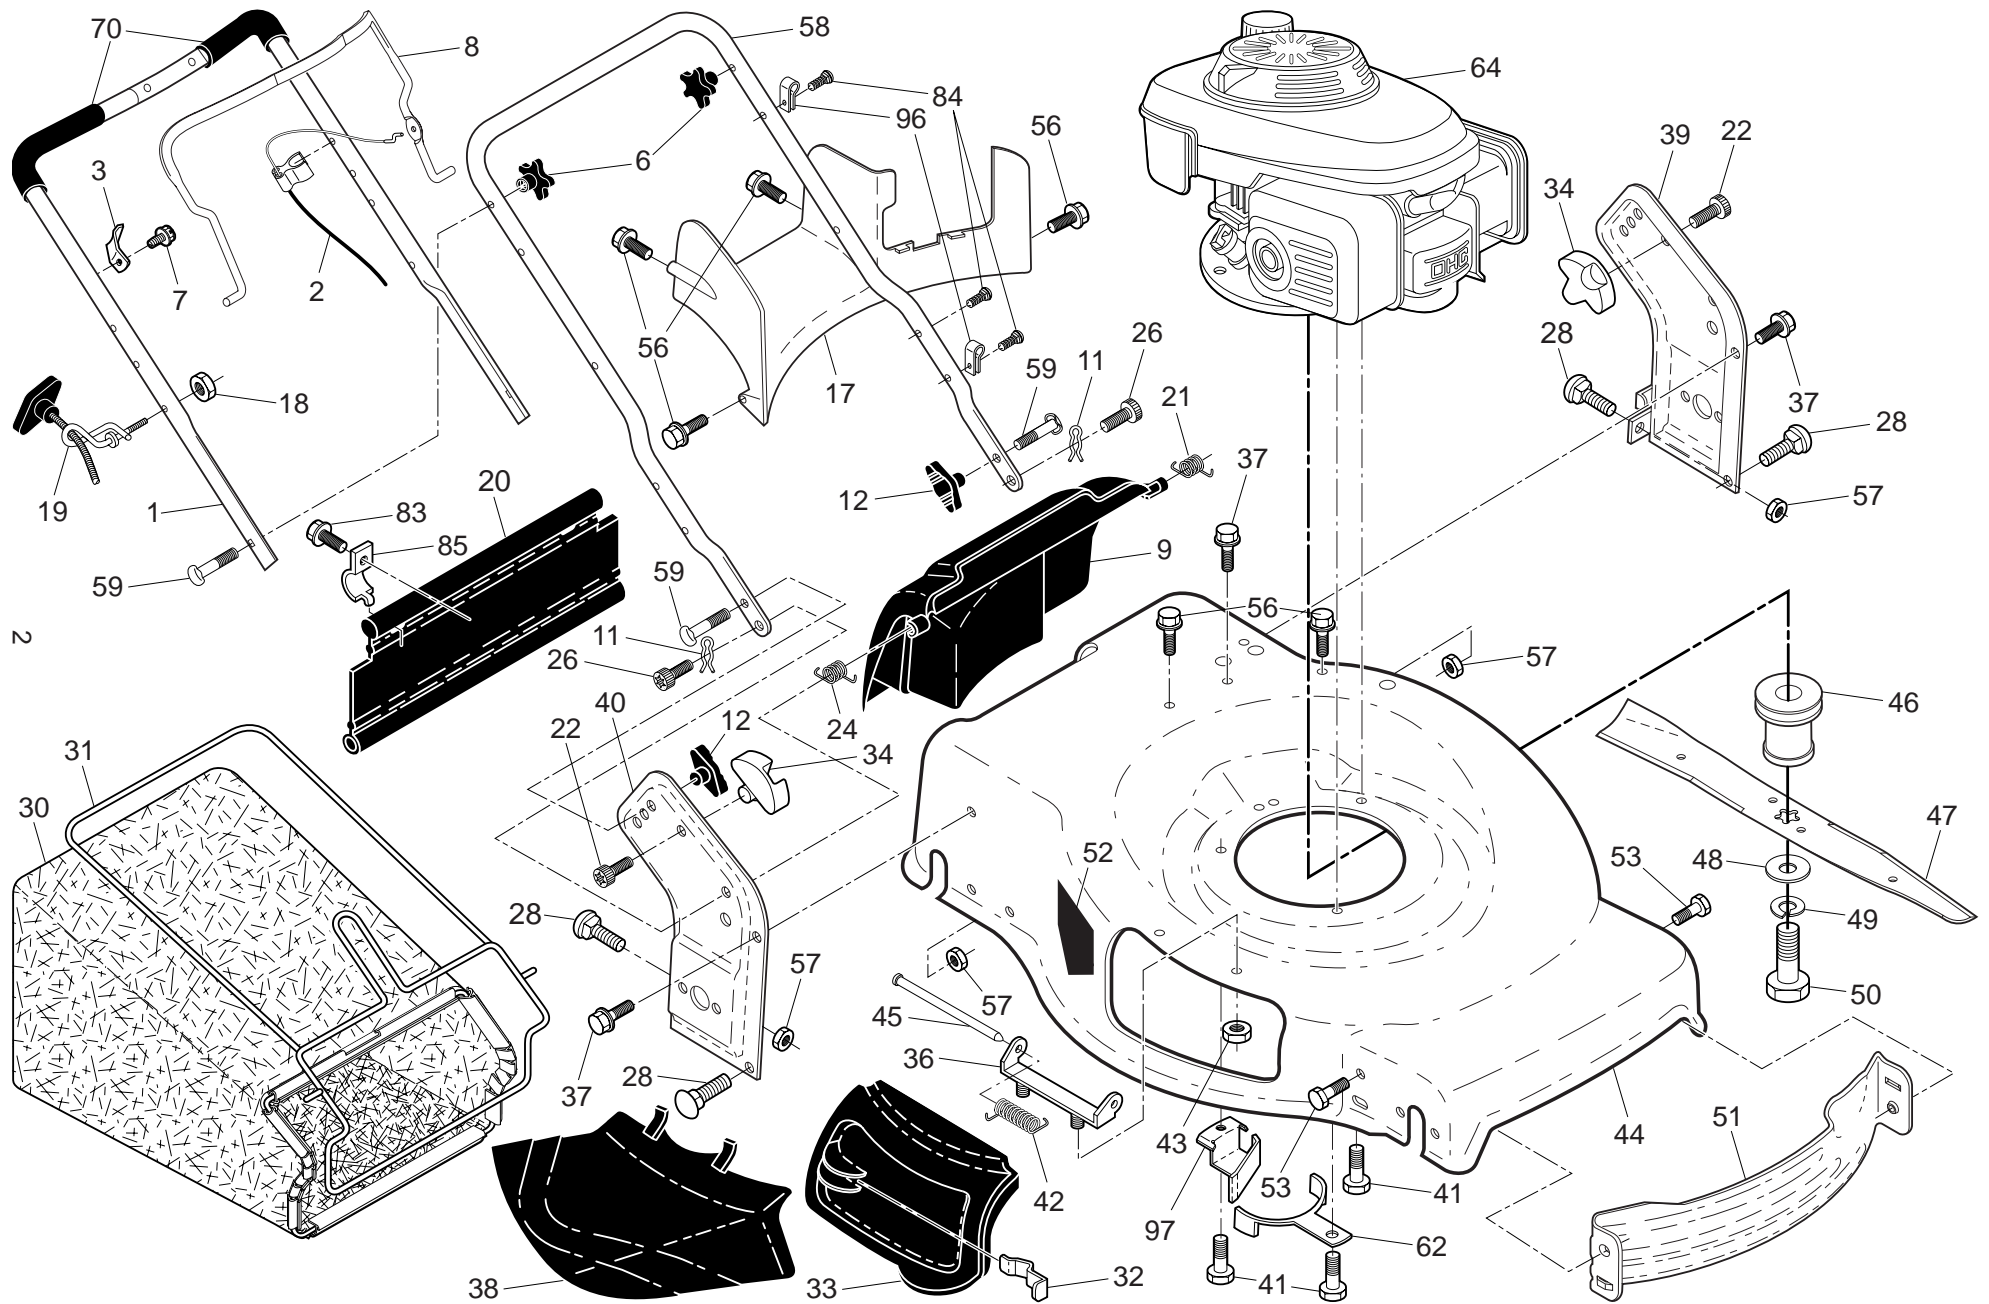

ROTARY LAWN MOWER - - MODEL NUMBER 7022RLS (96143006400) PRODUCT NUMBER 961 43 00-64

ROTARY LAWN MOWER - - MODEL NUMBER 7022RLS (96143006400) PRODUCT NUMBER 961 43 00-64

KEY NO.	PART NO.	DESCRIPTION	KEY NO.	PART NO.	DESCRIPTION
1	532 18 62-96	Upper Handle Assembly (Includes Foam Grip)	42	532 19 30-00	Spring, Torsion
2	532 42 40-37	Cable, Engine Zone Control	43	532 19 17-30	Nut, Hex, Nylock
3	532 43 00-34	Bracket, Upstop	44	532 43 22-63	Kit, Lawn Mower Housing
6	532 18 23-98	Handle Knob, Star	45	532 17 56-50	Rod, Hinge
7	532 75 06-34	Screw #10-24 x 1/2	46	532 42 17-82	Blade Adapter / Pulley
8	532 42 68-12	Control Bar	47	532 42 04-63	Blade, 22"
9	532 43 13-90	Rear Door Assembly	48	532 85 10-74	Washer, Hardened
11	532 42 55-75	Hairpin, Door/Handle Pivot	49	532 85 02-63	Washer, Helical
12	532 19 19-38	Handle Knob, Standard	50	532 85 10-84	Screw, Machine, Hex Head 3/8-24 x 1-3/8 Grade 8
17	532 43 12-38	Rear Baffle	51	532 43 05-99	Front Baffle
18	532 13 20-04	Keps Locknut 1/4-20	52	532 40 47-63	Decal, Danger
19	532 19 47-88	Rope Guide	53	817 00 05-10	Screw
20	532 42 91-57	Rear Skirt	56	817 41 13-12	Screw, Hex Washer Head #13 x 3/4
21	532 41 99-49	Spring, Rear Door, LH, Black	57	532 15 53-77	Nut, Hex
22	532 14 18-41	Screw, Panhead, Torx #20	58	532 42 60-72	Lower Handle
24	532 41 99-48	Spring, Rear Door, RH, Grey	59	532 19 15-74	Handle Bolt
26	532 41 99-45	Screw, Rear Door/Handle Pivot	62	532 42 57-11	Belt Retainer
28	872 25 05-05	Bolt, Carriage 5/16-18 x 5/8	64	- - -	Engine, Honda, Model Number GCV160-LAS3A (For engine service and replacement parts, call Honda Engines at 1-800-426-7701)
30	532 42 90-17	Grassbag			
31	532 41 99-51	Frame, Grass Catcher	70	532 18 27-48	Grip, Foam
32	532 41 99-44	Latch, Mulcher Door	83	532 75 00-97	Screw, Hex Washer Head
33	532 42 33-57	Mulcher Door	84	532 42 81-24	Fastener, Push
34	532 42 60-64	Bracket, Grassbag	85	532 43 45-30	Mounting Bracket, Rear Skirt
36	532 17 57-35	Hinge Bracket Assembly			
37	532 42 88-67	Screw	96	532 19 79-91	Clip, Cable
38	532 42 61-29	Discharge Deflector	97	532 43 48-93	Belt Keeper
39	532 43 00-39	Handle Bracket, LH	--	532 43 24-29	Operator's Manual, English / French
40	532 43 00-33	Handle Bracket, RH			
41	532 15 04-06	Screw, Dogpoint 3/8-16 x 1-1/8			

NOTE: All component dimensions given in U.S. inches. 1 inch = 25.4 mm. **IMPORTANT:** Use only Original Equipment Manufacturer (O.E.M.) replacement parts. Failure to do so could be hazardous, damage your lawn mower and void your warranty.