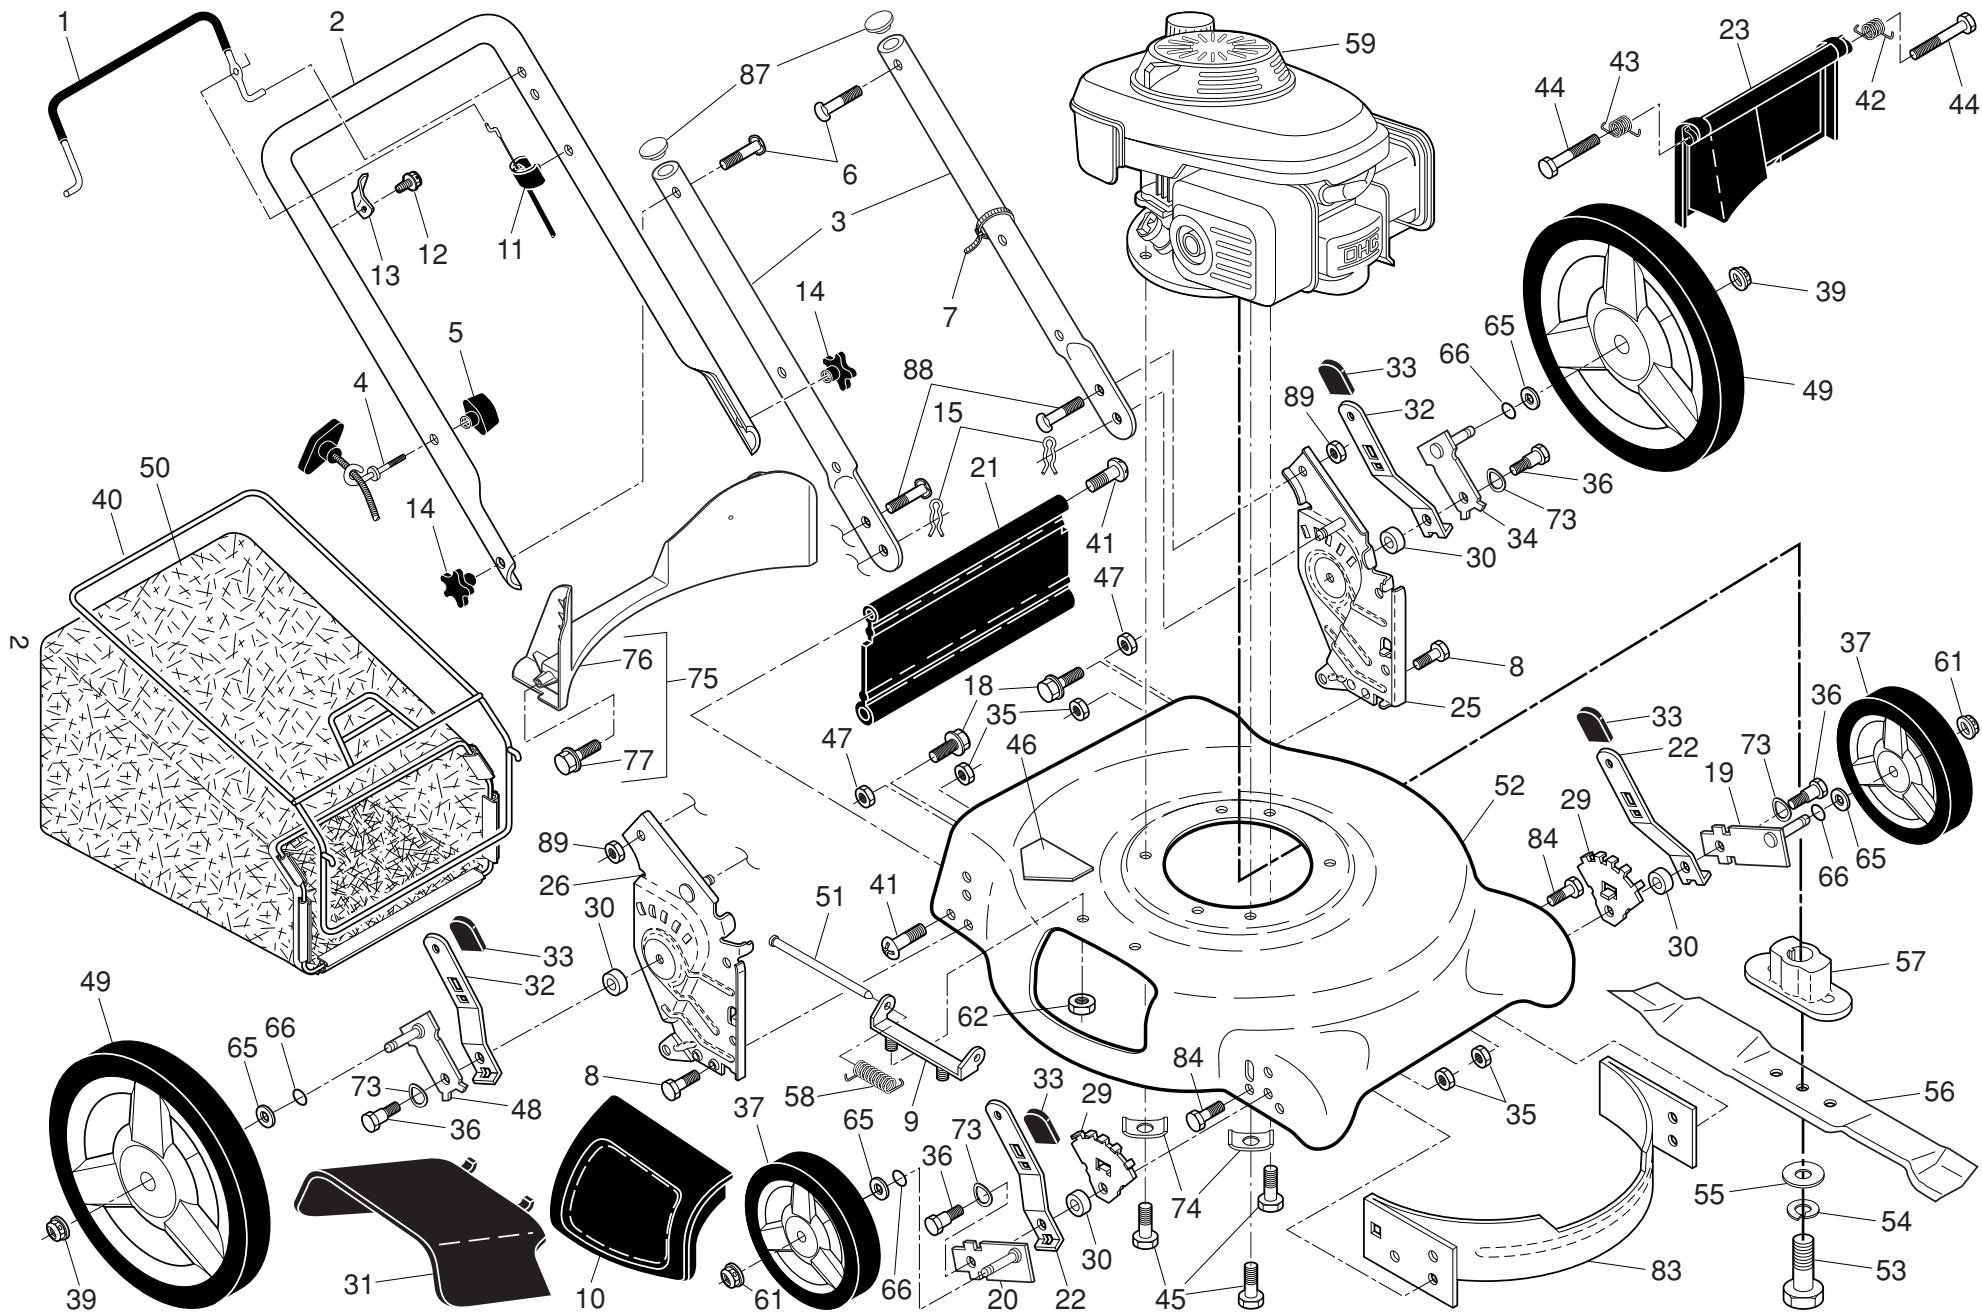

HUSQVARNA ROTARY LAWN MOWER - - MODEL NUMBER 7021P (MFG. ID. NO. 96133001902)

HUSQVARNA ROTARY LAWN MOWER - - MODEL NUMBER 7021P (MFG. ID. NO. 96133001902)

KEY NO.	PART NO.	DESCRIPTION	KEY NO.	PART NO.	DESCRIPTION
1	580 84 91-02	Control Bar, Molded	44	532 18 41-93	Bolt, Rear Door
2	580 63 87-03	Upper Handle	45	532 15 04-06	Hex Head Thread Rolling Screw 3/8-16 x 1
3	580 63 86-03	Bar, Lower Handle	46	532 40 47-63	Danger Decal
4	581 90 21-01	Rope Guide	47	532 42 65-89	Nut, Hex
5	581 91 26-01	T-Knob	48	532 41 06-01	Axle Arm Assy., Rear, RH
6	532 19 15-74	Handle Bolt	49	580 33 46-01	Wheel & Tire Assembly, Rear 12 x 1-3/4
7	532 06 64-26	Wire Tie	50	581 00 21-12	Grassbag
8	874 78 05-12	Bolt, Hex Head 5/16-18 x 3/4	51	532 14 72-86	Hinge Rod
9	532 15 41-32	Hinge Bracket	52	532 44 19-50	Kit, Housing (Includes Key Number 46)
10	581 82 58-01	Mulcher Door	53	532 85 10-84	Screw, Hex Head, Grade 8 3/8-24 x 1-3/8
11	532 41 53-50	Engine Zone Control Cable			
12	532 17 88-48	Screw, Hex Washer Head #10-16 x 5/8	54	532 85 02-63	Helical Lockwasher
13	532 43 00-34	Up-Stop Bracket	55	532 85 10-74	Hardened Washer
14	532 18 23-98	Handle Knob	56	580 25 81-01	21" Blade
15	532 05 17-93	Hairpin Cotter	57	532 41 83-73	Blade Adapter
18	817 60 04-06	Screw	58	532 15 21-24	Hinge Spring
19	532 40 66-89	Axle Arm Assembly, Front, LH	59	- - -	Engine, Honda, Model Number GCV160-LAOS3B (For engine service and replacement parts, call Honda Engines at 1-800-426-7701)
20	532 40 66-90	Axle Arm Assembly, Front, RH			
21	532 41 86-55	Kit, Rear Skirt			
22	532 40 64-28	Selector Spring, Front	61	532 40 91-48	Flanged Locknut
23	581 42 56-01	Rear Door Assembly	62	873 80 04-00	Nut, Hex
25	580 91 56-03	Handle Bracket, LH	65	532 08 83-48	Washer, Flat
26	580 91 57-03	Handle Bracket, RH	66	532 19 74-80	O-Ring
29	532 41 05-94	Wheel Adjusting Bracket, Front	73	532 40 16-30	Washer, Curved, Cylindrical
30	532 40 16-29	Spacer	74	532 12 50-78	Washer, Special, Engine
31	532 18 55-95	Discharge Deflector	75	532 41 36-93	Kit, Rear Baffle (Includes 3 Screws)
32	532 44 15-59	Selector Spring, Rear			
33	532 70 10-37	Selector Knob	76	532 41 05-89	Baffle, Rear
34	532 41 06-00	Axle Arm Assy., Rear, LH	77	817 41 13-12	Screw, Rear Baffle
35	532 75 11-53	Locknut, Hex 5/16-18	83	532 42 85-01	Baffle, Front
36	532 40 16-38	Shoulder Bolt 5/16-18	84	817 00 05-10	Screw, Hex Head 5/8-16
37	532 41 08-31	Wheel & Tire Assembly, Front 8 x 1-3/4	87	532 43 75-16	Plug, Handle Bar
39	532 40 91-49	Nut, Hex	88	872 25 05-05	Bolt, Carriage
40	532 41 19-49	Frame, Grassbag	89	873 97 05-00	Nut, Hex
41	532 19 41-86	Screw, Hinge	--	532 40 47-64	Warning Decal (not shown)
42	532 40 54-21	Spring, LH	--	115 63 29-32	Operator's Manual, English / French
43	532 40 54-23	Spring, RH	--	115 63 29-46	Operator's Manual, Spanish

NOTE: All component dimensions given in U.S. inches. 1 inch = 25.4 mm

IMPORTANT: Use only Original Equipment Manufacturer (O.E.M.) replacement parts. Failure to do so could be hazardous, damage your lawn mower and void your warranty.