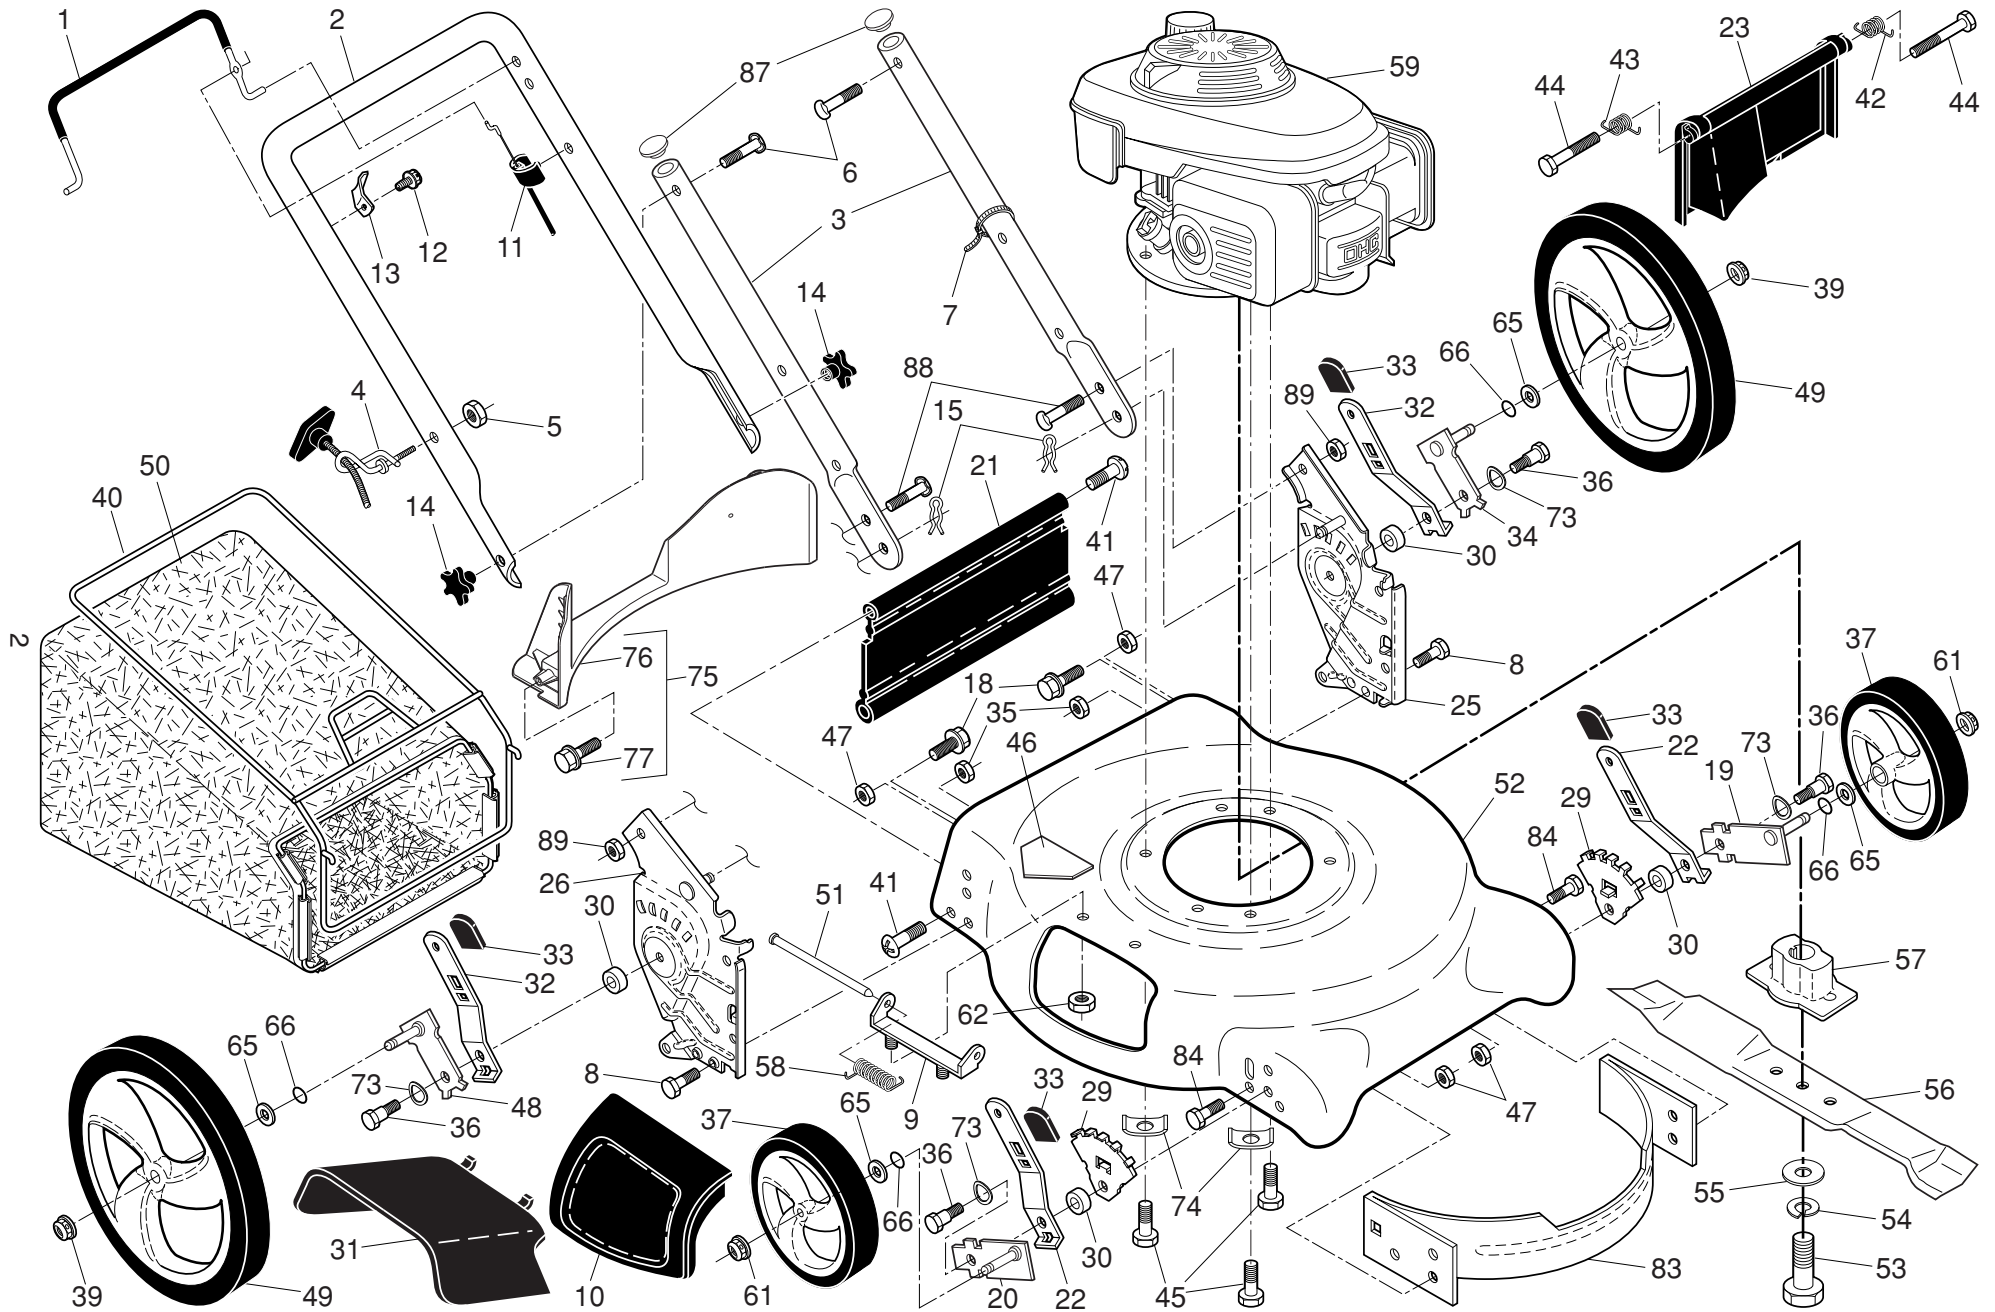

HUSQVARNA ROTARY LAWN MOWER - - MODEL NUMBER 7021P (MFG. ID. NO. 96133001901)

HUSQVARNA ROTARY LAWN MOWER - - MODEL NUMBER 7021P (MFG. ID. NO. 96133001901)

KEY NO.	PART NO.	DESCRIPTION	KEY NO.	PART NO.	DESCRIPTION
1	580 84 91-02	Control Bar, Molded	44	532 18 41-93	Bolt, Rear Door
2	580 63 87-03	Upper Handle	45	532 15 04-06	Hex Head Thread Rolling Screw 3/8-16 x 1
3	580 63 86-03	Bar, Lower Handle	46	532 40 47-63	Danger Decal
4	532 19 47-88	Rope Guide	47	532 42 65-89	Nut, Hex
5	532 13 20-04	Nut, Hex	48	532 41 06-01	Axle Arm Assy., Rear, RH
6	532 19 15-74	Handle Bolt	49	580 33 46-01	Wheel & Tire Assembly, Rear 12 x 1-3/4
7	532 06 64-26	Wire Tie	50	581 00 21-02	Grassbag
8	874 78 05-12	Bolt, Hex Head 5/16-18 x 3/4	51	532 14 72-86	Hinge Rod
9	532 15 41-32	Hinge Bracket	52	532 44 19-50	Kit, Housing (Includes Key Number 46)
10	581 82 58-01	Mulcher Door	53	532 85 10-84	Screw, Hex Head, Grade 8 3/8-24 x 1-3/8
11	532 41 53-50	Engine Zone Control Cable			
12	532 17 88-48	Screw, Hex Washer Head #10-16 x 5/8	54	532 85 02-63	Helical Lockwasher
13	532 43 00-34	Up-Stop Bracket	55	532 85 10-74	Hardened Washer
14	532 18 23-98	Handle Knob	56	580 25 81-02	21" Blade
15	532 05 17-93	Hairpin Cotter	57	532 41 83-73	Blade Adapter
18	817 60 04-06	Screw	58	532 15 21-24	Hinge Spring
19	532 40 66-89	Axle Arm Assembly, Front, LH	59	- - -	Engine, Honda, Model Number GCV160-LAOS3B (For engine service and replacement parts, call Honda Engines at 1-800-426-7701)
20	532 40 66-90	Axle Arm Assembly, Front, RH			
21	532 41 86-55	Kit, Rear Skirt			
22	532 40 64-28	Selector Spring, Front	61	532 40 91-48	Flanged Locknut
23	581 42 56-01	Rear Door Assembly	62	873 80 04-00	Nut, Hex
25	580 91 56-03	Handle Bracket, LH	65	532 08 83-48	Washer, Flat
26	580 91 57-03	Handle Bracket, RH	66	532 19 74-80	O-Ring
29	532 41 05-94	Wheel Adjusting Bracket, Front	73	532 40 16-30	Washer, Curved, Cylindrical
30	532 40 16-29	Spacer	74	532 12 50-78	Washer, Special, Engine
31	532 18 55-95	Discharge Deflector	75	532 41 36-93	Kit, Rear Baffle (Includes 3 Screws)
32	532 44 15-59	Selector Spring, Rear			
33	532 70 10-37	Selector Knob	76	532 41 05-89	Baffle, Rear
34	532 41 06-00	Axle Arm Assy., Rear, LH	77	817 41 13-12	Screw, Rear Baffle
35	532 42 65-89	Locknut, Hex 5/16-18	83	532 42 85-01	Baffle, Front
36	532 40 16-38	Shoulder Bolt 5/16-18	84	817 00 05-10	Screw, Hex Head 5/8-16
37	532 41 08-31	Wheel & Tire Assembly, Front 8 x 1-3/4	87	532 43 75-16	Plug, Handle Bar
39	532 40 91-49	Nut, Hex	88	872 25 05-05	Bolt, Carriage
40	532 41 19-49	Frame, Grassbag	89	873 97 05-00	Nut, Hex
41	532 19 41-86	Screw, Hinge	--	532 40 47-64	Warning Decal (not shown)
42	532 40 54-21	Spring, LH	--	115 54 27-31	Operator's Manual, English / French
43	532 40 54-23	Spring, RH	--	115 54 27-96	Operator's Manual, Spanish

NOTE: All component dimensions given in U.S. inches. 1 inch = 25.4 mm

IMPORTANT: Use only Original Equipment Manufacturer (O.E.M.) replacement parts. Failure to do so could be hazardous, damage your lawn mower and void your warranty.