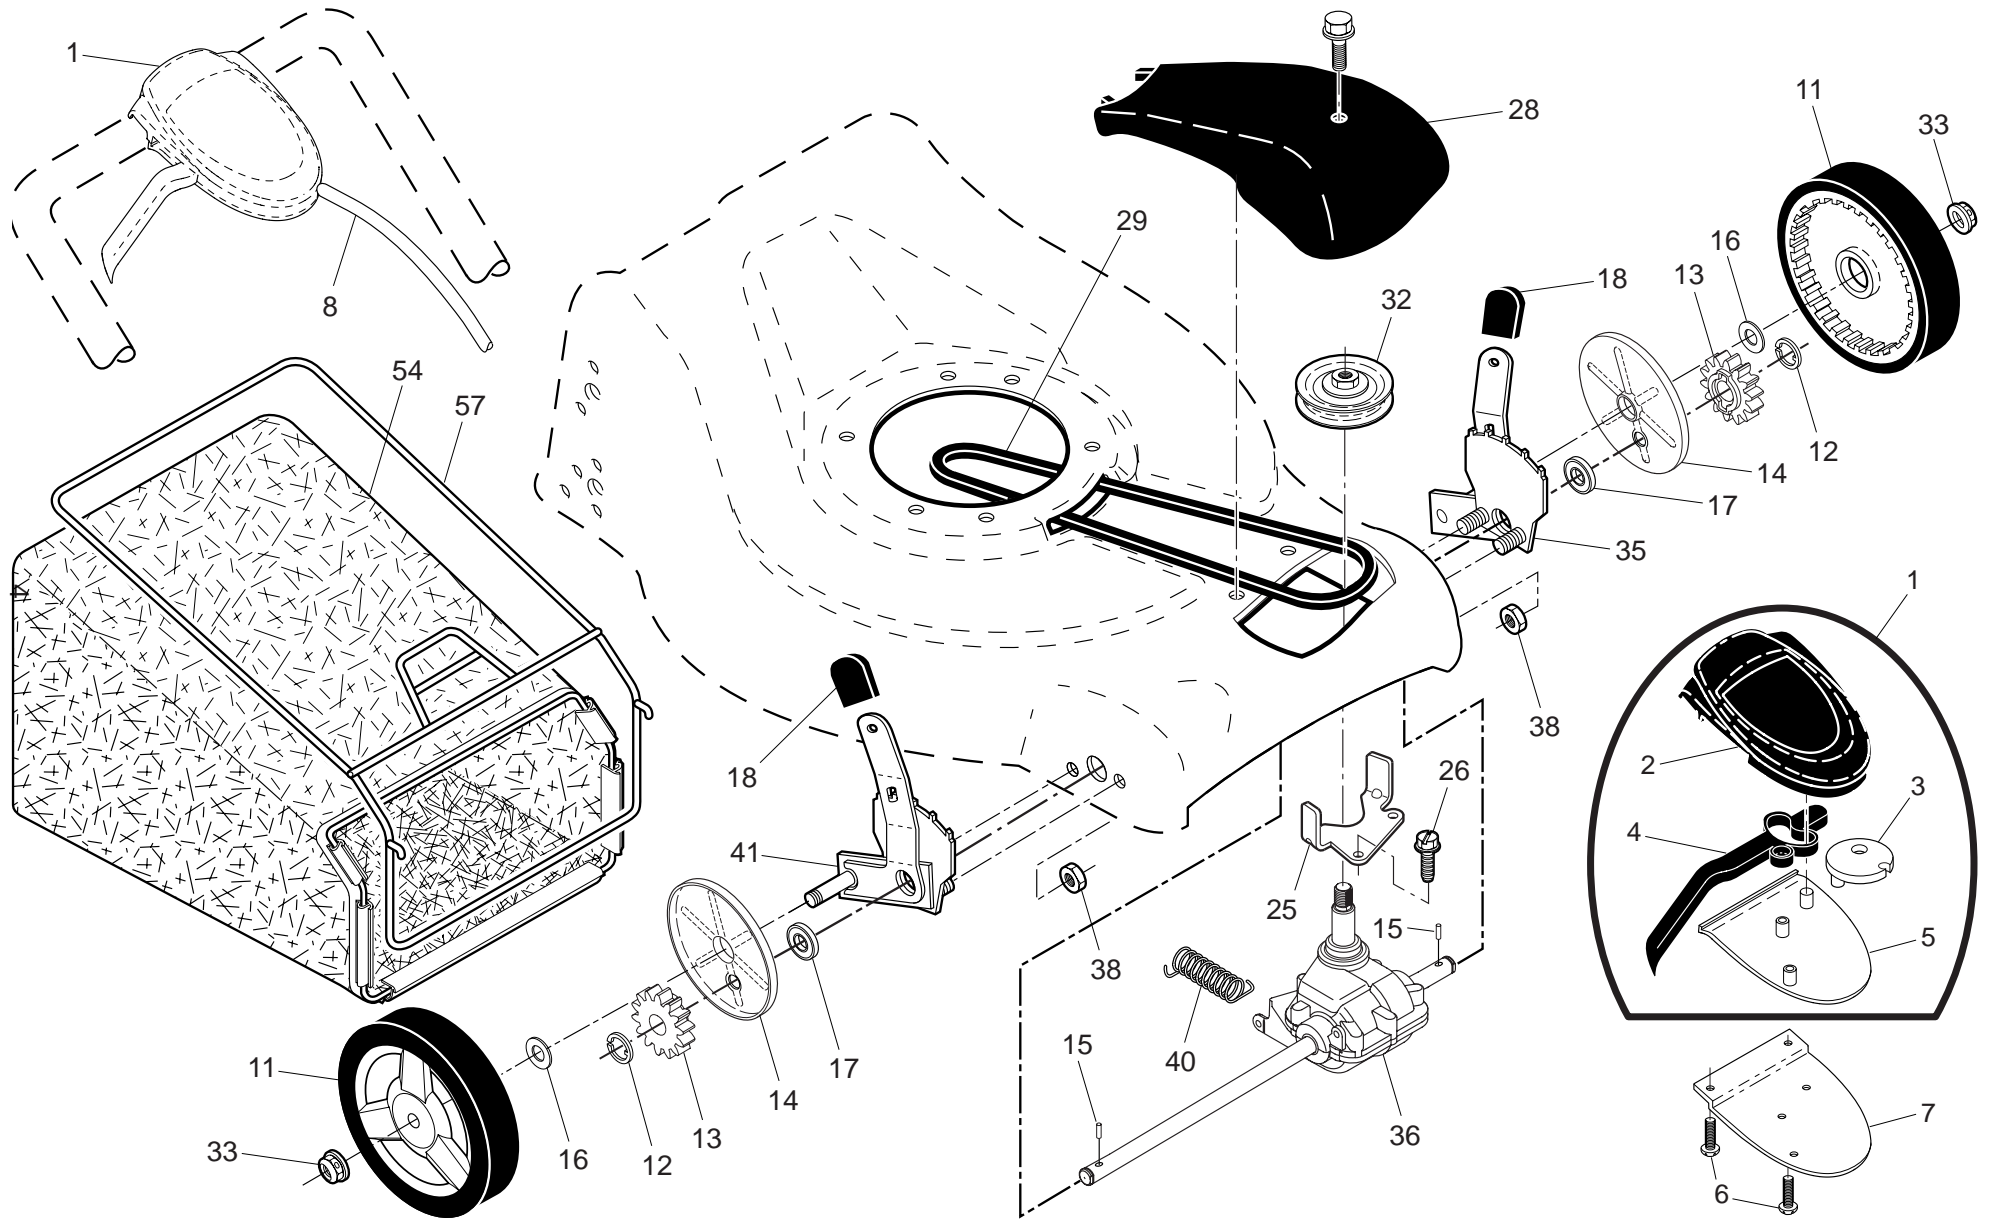

ROTARY LAWN MOWER - - MODEL NUMBER 7021F (96143004202) PRODUCT NUMBER 961 43 00-42

ROTARY LAWN MOWER - - MODEL NUMBER 7021F (96143004202) PRODUCT NUMBER 961 43 00-42

KEY NO.	PART NO.	DESCRIPTION	KEY NO.	PART NO.	DESCRIPTION
1	532 42 56-61	Drive Control Assembly	25	532 41 16-63	Belt Keeper
2	532 41 16-73	Cover, Drive Control, Upper	26	532 16 34-09	Screw, Hi-Lo Thread
3	532 40 62-62	Pulley	28	532 43 26-64	Drive Cover Assembly (Includes Mounting Screw and Pushnut)
4	532 42 56-62	Lever, Drive Control	29	532 19 41-49	V-Belt
5	532 41 16-64	Cover, Drive Control, Lower	32	532 19 40-18	Drive Pulley
6	532 18 16-98	Screw	33	532 40 91-48	Locknut, Hex
7	532 40 07-23	Mounting Bracket, Drive Control	35	532 42 42-01	Kit, Wheel Adjuster, LH (Includes Knob and Bearing)
8	532 40 62-59	Cable, Drive	36	532 40 48-33	Gearcase Assembly, Complete
11	532 41 10-81	Wheel & Tire Assembly	38	873 80 04-00	Locknut, Hex 1/4-20
12	812 00 00-58	E-Ring	40	532 40 65-58	Spring
13	532 40 38-49	Pinion	41	532 42 42-00	Kit, Wheel Adjuster, RH (Includes Knob and Bearing)
14	532 18 94-03	Dust Cover	54	532 42 57-32	Grassbag Assembly
15	532 40 48-45	Pawl, Drive	57	532 41 19-50	Frame, Grassbag
16	532 06 77-25	Washer 1/2 x 1-1/2 x .134			
17	532 42 18-36	Bearing Assembly, Wheel Adjuster			
18	532 70 10-37	Selector Knob			

NOTE: All component dimensions given in U.S. inches. 1 inch = 25.4 mm. **IMPORTANT:** Use only Original Equipment Manufacturer (O.E.M.) replacement parts. Failure to do so could be hazardous, damage your lawn mower and void your warranty.