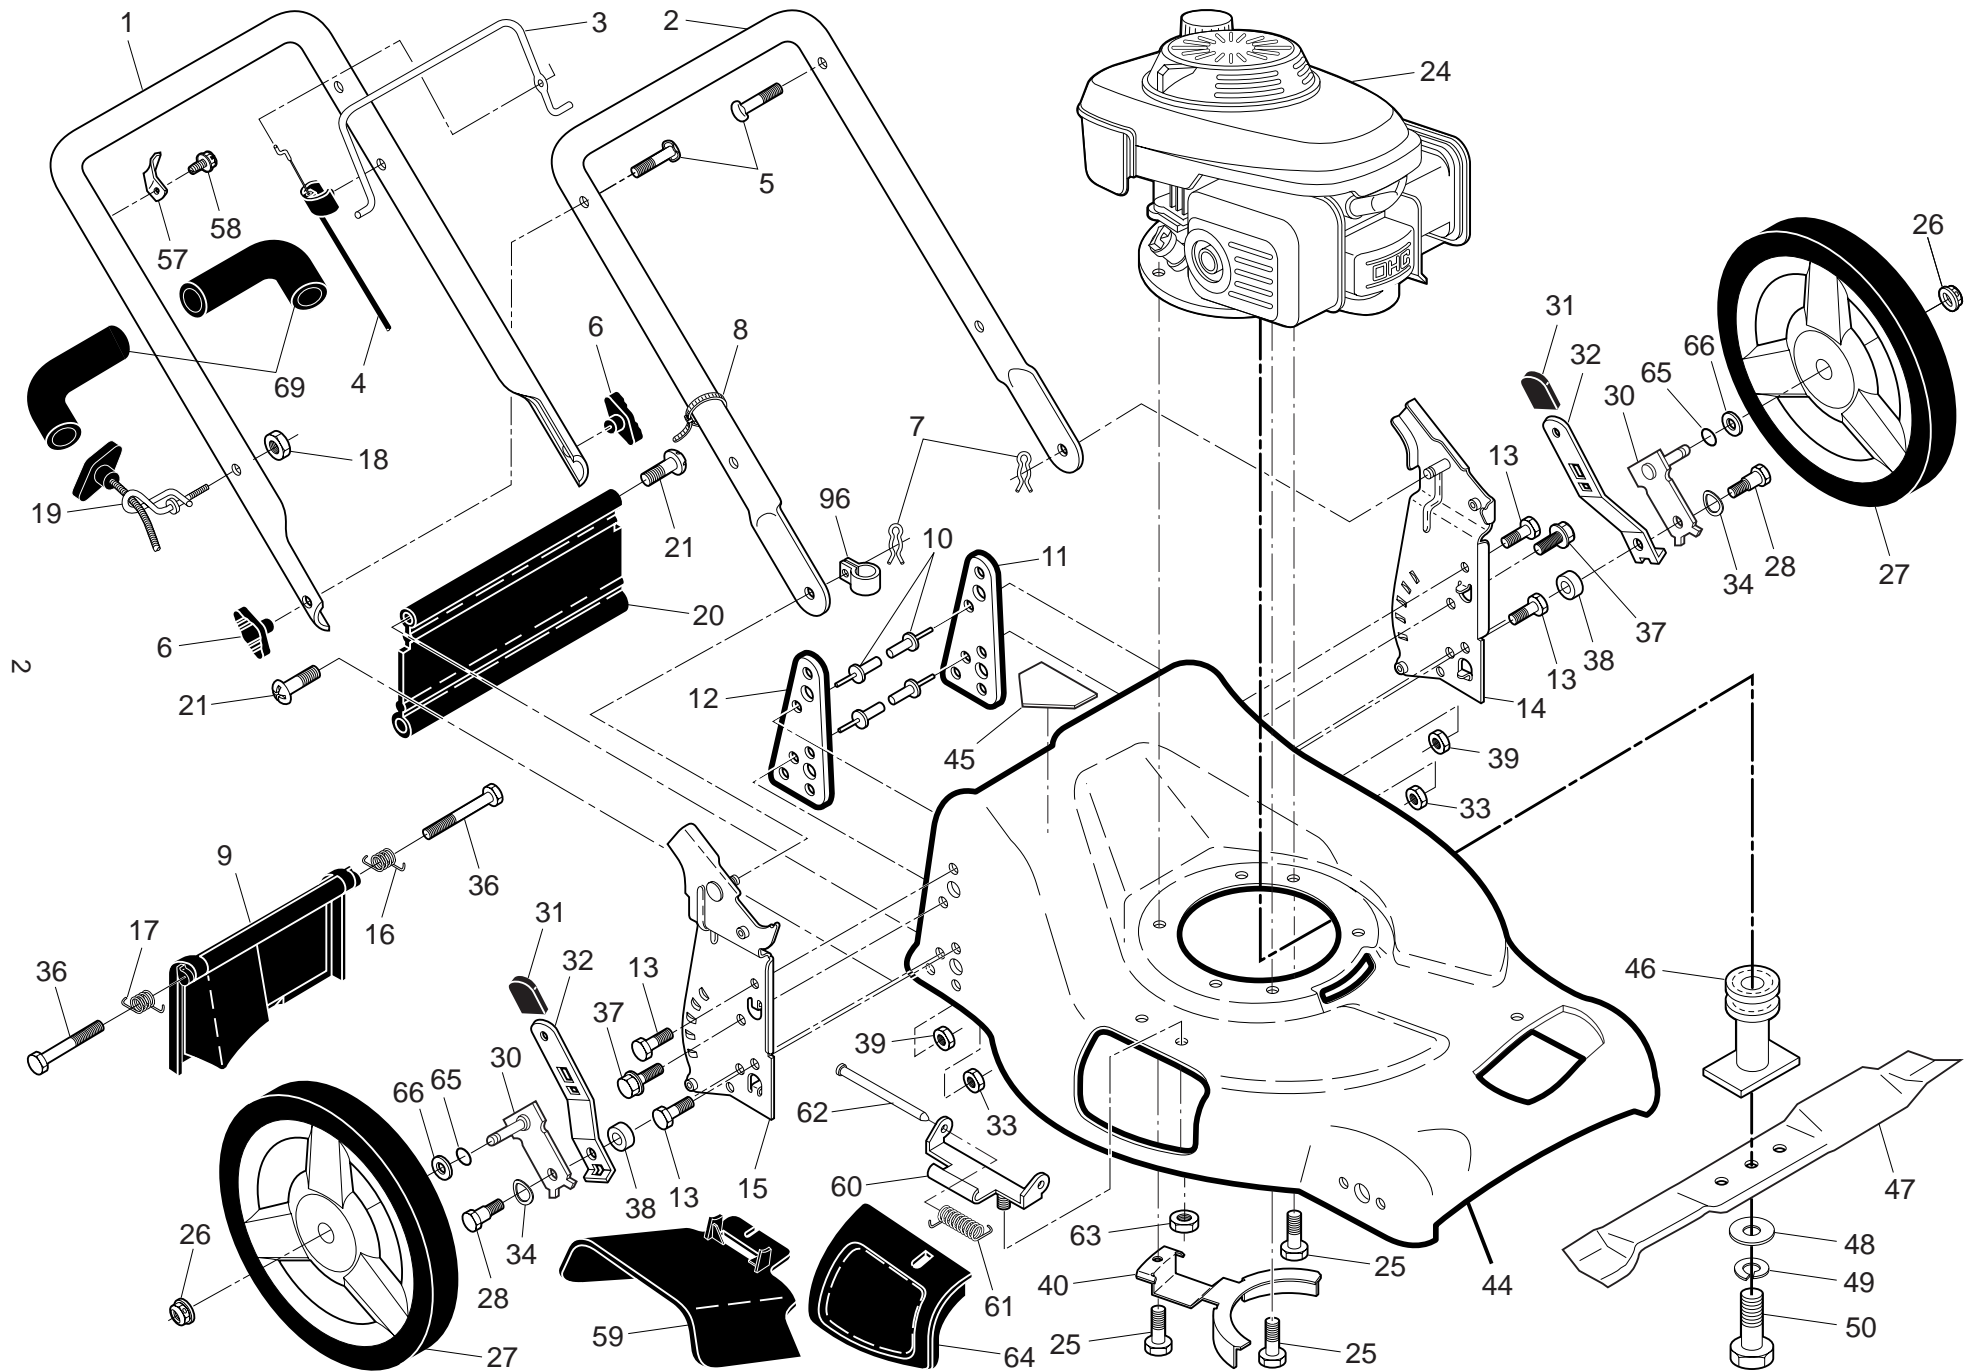

ROTARY LAWN MOWER - - MODEL NUMBER 7021F (96143004202) PRODUCT NUMBER 961 43 00-42

ROTARY LAWN MOWER - - MODEL NUMBER 7021F (96143004202) PRODUCT NUMBER 961 43 00-42

KEY NO.	PART NO.	DESCRIPTION
1	532 18 62-96	Upper Handle (Includes Foam Grip)
2	532 43 45-14	Lower Handle
3	532 42 68-12	Control Bar
4	532 41 53-50	Engine Zone Control Cable
5	532 19 15-74	Handle Bolt
6	532 19 19-38	Handle Knob
7	532 05 17-93	Hairpin Cotter
8	532 06 64-26	Wire Tie
9	532 40 69-85	Rear Door Assembly
10	532 12 84-15	Pop Rivet
11	532 41 05-40	Support Bracket, LH
12	532 41 05-42	Support Bracket, RH
13	817 06 04-10	Screw 1/4-20 x 5/8
14	532 43 45-13	Handle Bracket Assembly, LH
15	532 43 45-12	Handle Bracket Assembly, RH
16	532 40 54-17	Spring, Rear Door, LH
17	532 40 54-18	Spring, Rear Door, RH
18	532 13 20-04	Keps Locknut 1/4-20
19	532 19 47-88	Rope Guide
20	532 41 31-59	Rear Skirt
21	532 08 86-52	Screw, Hinge 1/4-20 x 1/2
24	- - -	Engine, Honda, Model Number GCV160-LAS3A (For engine service and replacement parts, call Honda Engines at 1-800-426-7701)
25	532 15 04-06	Hex Head Thread Rolling Screw 3/8-16 x 1-1/8
26	532 40 91-49	Hex Flange Nut
27	532 41 08-15	Wheel & Tire Assembly, Rear, 12"
28	532 40 16-38	Shoulder Bolt 5/16-18 x .33
30	532 41 31-41	Axle Arm Assembly, Rear
31	532 70 10-37	Selector Knob

NOTE: All component dimensions given in U.S. inches. 1 inch = 25.4 mm. **IMPORTANT:** Use only Original Equipment Manufacturer (O.E.M.) replacement parts. Failure to do so could be hazardous, damage your lawn mower and void your warranty.