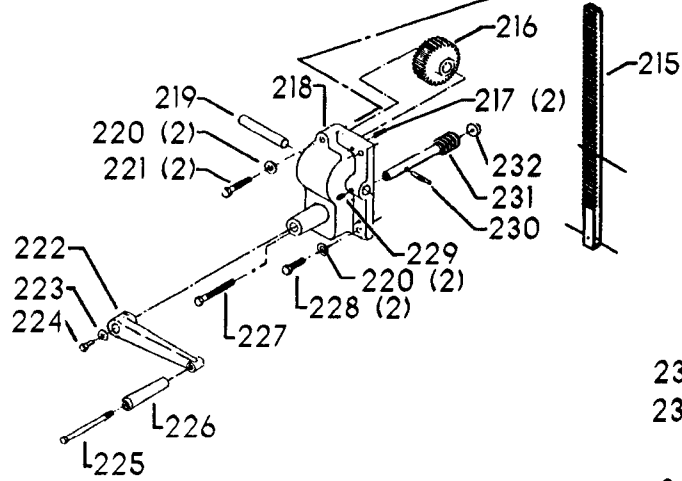

ITEMS ILLUSTRATED BELOW FOR USE WITH EARLY MODELS ONLY

Parts List for 70-397 Type 1

Item Number	Part Number	Description	Qty Required
1	402060545006	REAR GUARD	1
2	000000-00	No Longer Available	4
2	402007520001	WARNING LABEL	1
3	902030502974	SPEED NUT	6
4	402060315003	SHIELD	1
5	000000-00	No Longer Available	2
6	1200248	SHIFTER BRACKET ASSY	1
6	1200248	SHIFTER BRACKET ASSY	1
7	000000-00	No Longer Available	1
8	920040205384	BEARING	1
9	1200865	SPECIAL BOLT	1
10	1200219	ROD	1
11	906855S	CLIP	2
12	904150107008	RING	1
13	402041065010	SHAFT	1
14	927010102633	KEY	1
15	402040195001	CAM	1
16	1200266	SPEED CONTROL SCREW	2
17	489191-00	HEX NUT	2
18	402060545004	FRONT GUARD	1
19	901051931196	SCREW	4
20	901064502250S	DRIVE SCREW	4
21	402060370006	DIAL PLATE	1
22	1200225	PLUG	1
23	901041501111	SET SCREW	1
24	1202610	ROD ASSY	2
25	000000-00	No Longer Available	2

Parts List for 70-397 Type 1

Item Number	Part Number	Description	Qty Required
25	1641138	KNOB	2
26	402040755003	POINTER	1
27	1200224	HUB	1
28	928010413355	COIL SPRING	1
29	901041900225S	SET SCREW	1
30	1200296	MOTOR PLATE ASSY	1
31	000000-00	No Longer Available	4
32	902030002951	SPEED NUT	4
33	901010600649S	CAP SCREW	2
34	902030002951	SPEED NUT	2
35	902010101300S	HEX NUT	4
36	904010101620S	WASHER	4
40	901020100512	MACHINE SCREW	1
41	429010040004	CABLE CLAMP	1
42	901010600605	CAP SCREW	1
43	401040315005	COVER PLATE	4
44	904010101620S	WASHER	4
45	901010619534	BOLT	1
46	905010102718	ROLL PIN	1
47	1200228	COLUMN CLAMP	1
48	000000-00	No Longer Available	1
49	000000-00	No Longer Available	1
50	902010101300S	HEX NUT	2
51	000000-00	No Longer Available	2
52	906485S	SCREW	2
53	906482S	SPEED NUT	2
54	402060575001	HEAD	1