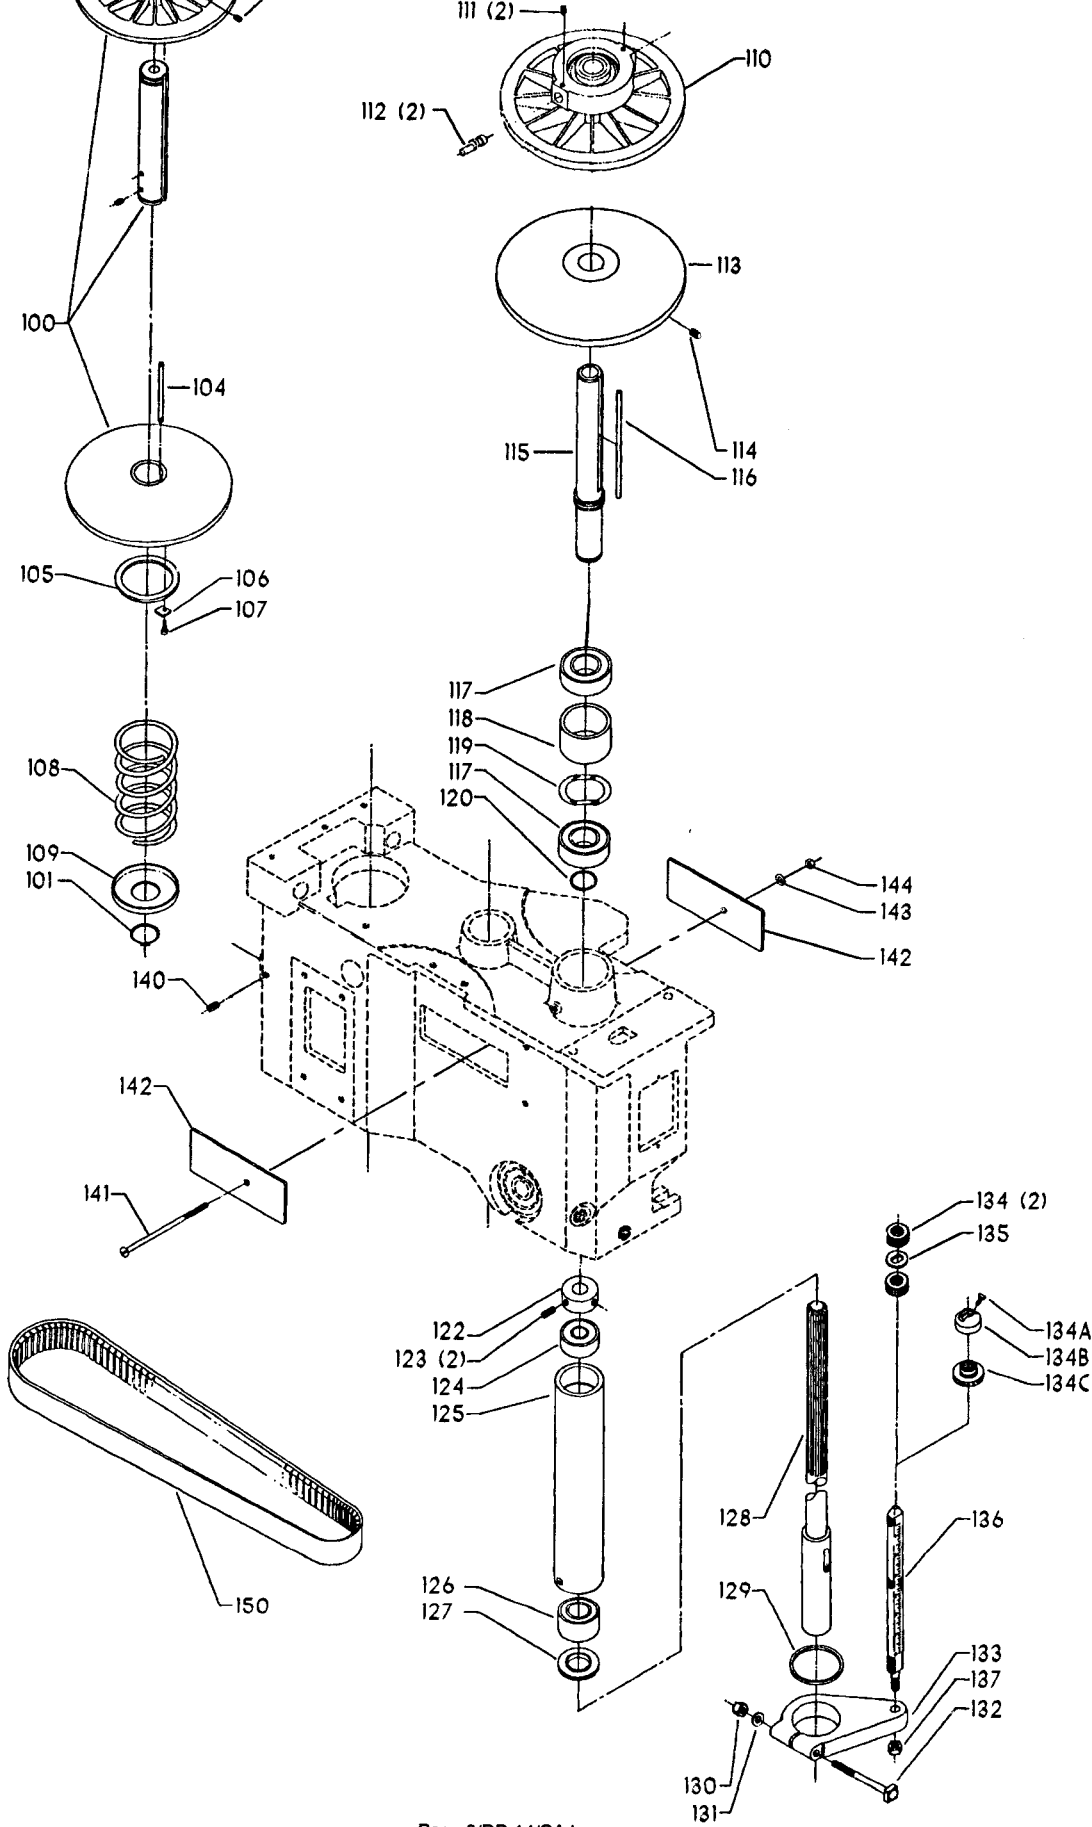

ITEMS ILLUSTRATED BELOW FOR USE WITH EARLY MODELS ONLY

Parts List for 70-397 Type 1

Item Number	Part Number	Description	Qty Required
1	402060545006	REAR GUARD	1
2	000000-00	No Longer Available	4
2	402007520001	WARNING LABEL	1
3	902030502974	SPEED NUT	6
4	402060315003	SHIELD	1
5	000000-00	No Longer Available	2
6	1200248	SHIFTER BRACKET ASSY	1
6	1200248	SHIFTER BRACKET ASSY	1
7	000000-00	No Longer Available	1
8	920040205384	BEARING	1
9	1200865	SPECIAL BOLT	1
10	1200219	ROD	1
11	906855S	CLIP	2
12	904150107008	RING	1
13	402041065010	SHAFT	1
14	927010102633	KEY	1
15	402040195001	CAM	1
16	1200266	SPEED CONTROL SCREW	2
17	489191-00	HEX NUT	2
18	402060545004	FRONT GUARD	1
19	901051931196	SCREW	4
20	901064502250S	DRIVE SCREW	4
21	402060370006	DIAL PLATE	1
22	1200225	PLUG	1
23	901041501111	SET SCREW	1
24	1202610	ROD ASSY	2
25	000000-00	No Longer Available	2

Parts List for 70-397 Type 1

Item Number	Part Number	Description	Qty Required
25	1641138	KNOB	2
26	402040755003	POINTER	1
27	1200224	HUB	1
28	928010413355	COIL SPRING	1
29	901041900225S	SET SCREW	1
30	1200296	MOTOR PLATE ASSY	1
31	000000-00	No Longer Available	4
32	902030002951	SPEED NUT	4
33	901010600649S	CAP SCREW	2
34	902030002951	SPEED NUT	2
35	902010101300S	HEX NUT	4
36	904010101620S	WASHER	4
40	901020100512	MACHINE SCREW	1
41	429010040004	CABLE CLAMP	1
42	901010600605	CAP SCREW	1
43	401040315005	COVER PLATE	4
44	904010101620S	WASHER	4
45	901010619534	BOLT	1
46	905010102718	ROLL PIN	1
47	1200228	COLUMN CLAMP	1
48	000000-00	No Longer Available	1
49	000000-00	No Longer Available	1
50	902010101300S	HEX NUT	2
51	000000-00	No Longer Available	2
52	906485S	SCREW	2
53	906482S	SPEED NUT	2
54	402060575001	HEAD	1