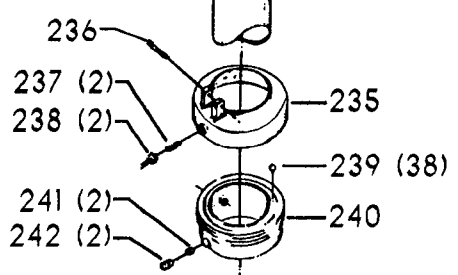

ITEMS ILLUSTRATED BELOW FOR USE WITH EARLY MODELS ONLY

Parts List for 70-397 Type 1

Item Number	Part Number	Description	Qty Required
1	402060545006	REAR GUARD	1
2	000000-00	No Longer Available	4
2	402007520001	WARNING LABEL	1
3	902030502974	SPEED NUT	6
4	402060315003	SHIELD	1
5	000000-00	No Longer Available	2
6	1200248	SHIFTER BRACKET ASSY	1
6	1200248	SHIFTER BRACKET ASSY	1
7	000000-00	No Longer Available	1
8	920040205384	BEARING	1
9	1200865	SPECIAL BOLT	1
10	1200219	ROD	1
11	906855S	CLIP	2
12	904150107008	RING	1
13	402041065010	SHAFT	1
14	927010102633	KEY	1
15	402040195001	CAM	1
16	1200266	SPEED CONTROL SCREW	2
17	489191-00	HEX NUT	2
18	402060545004	FRONT GUARD	1
19	901051931196	SCREW	4
20	901064502250S	DRIVE SCREW	4
21	402060370006	DIAL PLATE	1
22	1200225	PLUG	1
23	901041501111	SET SCREW	1
24	1202610	ROD ASSY	2
25	000000-00	No Longer Available	2

Parts List for 70-397 Type 1

Item Number	Part Number	Description	Qty Required
25	1641138	KNOB	2
26	402040755003	POINTER	1
27	1200224	HUB	1
28	928010413355	COIL SPRING	1
29	901041900225S	SET SCREW	1
30	1200296	MOTOR PLATE ASSY	1
31	000000-00	No Longer Available	4
32	902030002951	SPEED NUT	4
33	901010600649S	CAP SCREW	2
34	902030002951	SPEED NUT	2
35	902010101300S	HEX NUT	4
36	904010101620S	WASHER	4
40	901020100512	MACHINE SCREW	1
41	429010040004	CABLE CLAMP	1
42	901010600605	CAP SCREW	1
43	401040315005	COVER PLATE	4
44	904010101620S	WASHER	4
45	901010619534	BOLT	1
46	905010102718	ROLL PIN	1
47	1200228	COLUMN CLAMP	1
48	000000-00	No Longer Available	1
49	000000-00	No Longer Available	1
50	902010101300S	HEX NUT	2
51	000000-00	No Longer Available	2
52	906485S	SCREW	2
53	906482S	SPEED NUT	2
54	402060575001	HEAD	1