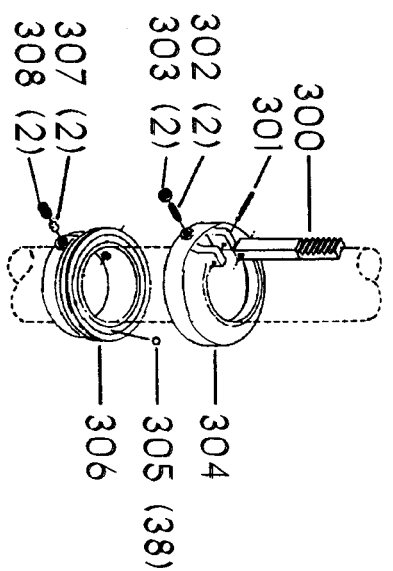

ITEMS ILLUSTRATED BELOW FOR USE WITH EARLY MODELS ONLY

Parts List for 70-397 Type 1

Item Number	Part Number	Description	Qty Required
1	402060545006	REAR GUARD	1
2	000000-00	No Longer Available	4
2	402007520001	WARNING LABEL	1
3	902030502974	SPEED NUT	6
4	402060315003	SHIELD	1
5	000000-00	No Longer Available	2
6	1200248	SHIFTER BRACKET ASSY	1
6	1200248	SHIFTER BRACKET ASSY	1
7	000000-00	No Longer Available	1
8	920040205384	BEARING	1
9	1200865	SPECIAL BOLT	1
10	1200219	ROD	1
11	906855S	CLIP	2
12	904150107008	RING	1
13	402041065010	SHAFT	1
14	927010102633	KEY	1
15	402040195001	CAM	1
16	1200266	SPEED CONTROL SCREW	2
17	489191-00	HEX NUT	2
18	402060545004	FRONT GUARD	1
19	901051931196	SCREW	4
20	901064502250S	DRIVE SCREW	4
21	402060370006	DIAL PLATE	1
22	1200225	PLUG	1
23	901041501111	SET SCREW	1
24	1202610	ROD ASSY	2
25	000000-00	No Longer Available	2

Parts List for 70-397 Type 1

Item Number	Part Number	Description	Qty Required
25	1641138	KNOB	2
26	402040755003	POINTER	1
27	1200224	HUB	1
28	928010413355	COIL SPRING	1
29	901041900225S	SET SCREW	1
30	1200296	MOTOR PLATE ASSY	1
31	000000-00	No Longer Available	4
32	902030002951	SPEED NUT	4
33	901010600649S	CAP SCREW	2
34	902030002951	SPEED NUT	2
35	902010101300S	HEX NUT	4
36	904010101620S	WASHER	4
40	901020100512	MACHINE SCREW	1
41	429010040004	CABLE CLAMP	1
42	901010600605	CAP SCREW	1
43	401040315005	COVER PLATE	4
44	904010101620S	WASHER	4
45	901010619534	BOLT	1
46	905010102718	ROLL PIN	1
47	1200228	COLUMN CLAMP	1
48	000000-00	No Longer Available	1
49	000000-00	No Longer Available	1
50	902010101300S	HEX NUT	2
51	000000-00	No Longer Available	2
52	906485S	SCREW	2
53	906482S	SPEED NUT	2
54	402060575001	HEAD	1