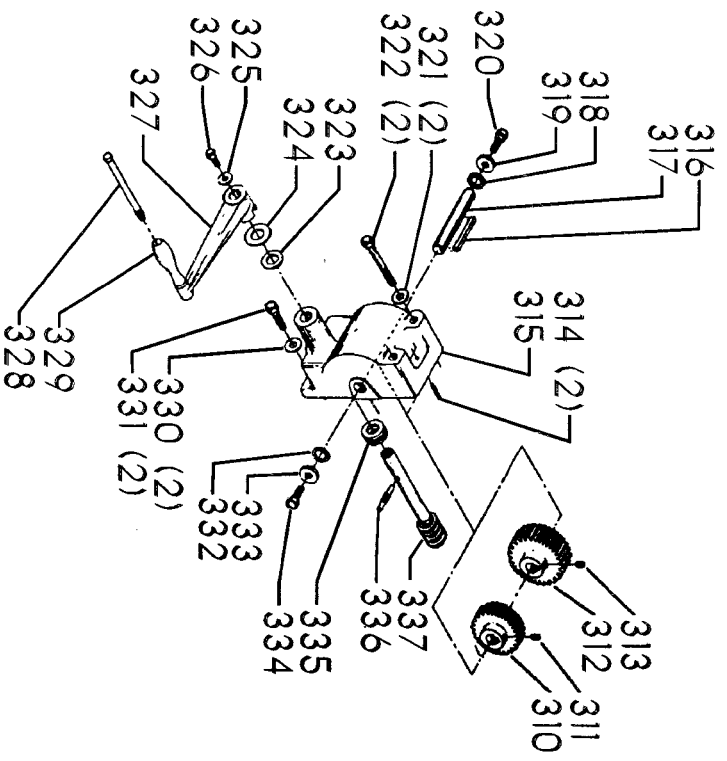

ITEMS ILLUSTRATED BELOW FOR USE WITH EARLY MODELS ONLY

Parts List for 70-397 Type 1

Item Number	Part Number	Description	Qty Required
1	402060545006	REAR GUARD	1
2	000000-00	No Longer Available	4
2	402007520001	WARNING LABEL	1
3	902030502974	SPEED NUT	6
4	402060315003	SHIELD	1
5	000000-00	No Longer Available	2
6	1200248	SHIFTER BRACKET ASSY	1
6	1200248	SHIFTER BRACKET ASSY	1
7	000000-00	No Longer Available	1
8	920040205384	BEARING	1
9	1200865	SPECIAL BOLT	1
10	1200219	ROD	1
11	906855S	CLIP	2
12	904150107008	RING	1
13	402041065010	SHAFT	1
14	927010102633	KEY	1
15	402040195001	CAM	1
16	1200266	SPEED CONTROL SCREW	2
17	489191-00	HEX NUT	2
18	402060545004	FRONT GUARD	1
19	901051931196	SCREW	4
20	901064502250S	DRIVE SCREW	4
21	402060370006	DIAL PLATE	1
22	1200225	PLUG	1
23	901041501111	SET SCREW	1
24	1202610	ROD ASSY	2
25	000000-00	No Longer Available	2

Parts List for 70-397 Type 1

Item Number	Part Number	Description	Qty Required
25	1641138	KNOB	2
26	402040755003	POINTER	1
27	1200224	HUB	1
28	928010413355	COIL SPRING	1
29	901041900225S	SET SCREW	1
30	1200296	MOTOR PLATE ASSY	1
31	000000-00	No Longer Available	4
32	902030002951	SPEED NUT	4
33	901010600649S	CAP SCREW	2
34	902030002951	SPEED NUT	2
35	902010101300S	HEX NUT	4
36	904010101620S	WASHER	4
40	901020100512	MACHINE SCREW	1
41	429010040004	CABLE CLAMP	1
42	901010600605	CAP SCREW	1
43	401040315005	COVER PLATE	4
44	904010101620S	WASHER	4
45	901010619534	BOLT	1
46	905010102718	ROLL PIN	1
47	1200228	COLUMN CLAMP	1
48	000000-00	No Longer Available	1
49	000000-00	No Longer Available	1
50	902010101300S	HEX NUT	2
51	000000-00	No Longer Available	2
52	906485S	SCREW	2
53	906482S	SPEED NUT	2
54	402060575001	HEAD	1