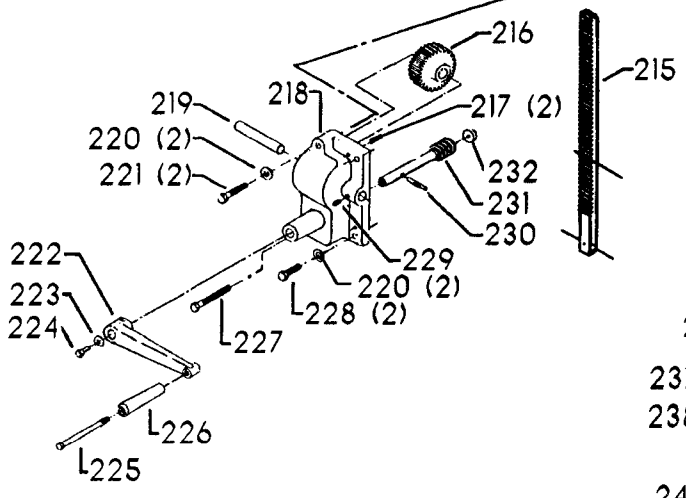

ITEMS ILLUSTRATED BELOW FOR USE WITH EARLY MODELS ONLY

Parts List for 70-396 Type 1

Item Number	Part Number	Description	Qty Required
1	402060545006	REAR GUARD	1
2	000000-00	No Longer Available	4
2	402007520001	WARNING LABEL	1
3	902030502974	SPEED NUT	6
4	402060315003	SHIELD	1
5	000000-00	No Longer Available	2
6	1200248	SHIFTER BRACKET ASSY	1
6	1200248	SHIFTER BRACKET ASSY	1
7	000000-00	No Longer Available	1
8	920040205384	BEARING	1
9	1200865	SPECIAL BOLT	1
10	1200219	ROD	1
11	906855S	CLIP	2
12	904150107008	RING	1
13	402041065010	SHAFT	1
14	927010102633	KEY	1
15	402040195001	CAM	1
16	1200266	SPEED CONTROL SCREW	2
17	489191-00	HEX NUT	2
18	402060545004	FRONT GUARD	1
19	901051931196	SCREW	4
20	901064502250S	DRIVE SCREW	4
21	402060370006	DIAL PLATE	1
22	1200225	PLUG	1
23	901041501111	SET SCREW	1
24	1202610	ROD ASSY	2
25	000000-00	No Longer Available	2

Parts List for 70-396 Type 1

Item Number	Part Number	Description	Qty Required
25	1641138	KNOB	2
26	402040755003	POINTER	1
27	1200224	HUB	1
28	928010413355	COIL SPRING	1
29	901041900225S	SET SCREW	1
30	1200296	MOTOR PLATE ASSY	1
31	000000-00	No Longer Available	4
32	902030002951	SPEED NUT	4
33	901010600649S	CAP SCREW	2
34	902030002951	SPEED NUT	2
35	902010101300S	HEX NUT	4
36	904010101620S	WASHER	4
40	901020100512	MACHINE SCREW	1
41	429010040004	CABLE CLAMP	1
42	901010600605	CAP SCREW	1
43	401040315005	COVER PLATE	4
44	904010101620S	WASHER	4
45	901010619534	BOLT	1
46	905010102718	ROLL PIN	1
47	1200228	COLUMN CLAMP	1
48	000000-00	No Longer Available	1
49	000000-00	No Longer Available	1
50	902010101300S	HEX NUT	2
51	000000-00	No Longer Available	2
52	906485S	SCREW	2
53	906482S	SPEED NUT	2
54	402060575001	HEAD	1