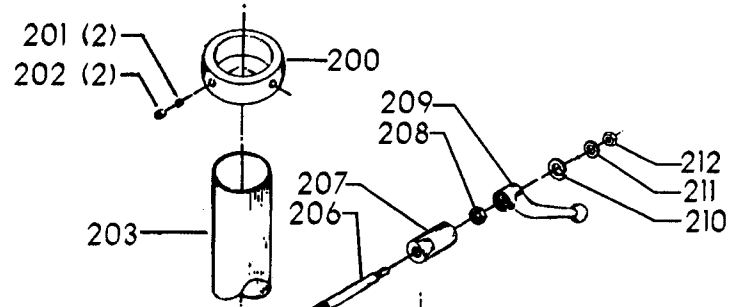

ITEMS ILLUSTRATED BELOW FOR USE WITH EARLY MODELS ONLY

Parts List for 70-396 Type 1

Item Number	Part Number	Description	Qty Required
1	402060545006	REAR GUARD	1
2	000000-00	No Longer Available	4
2	402007520001	WARNING LABEL	1
3	902030502974	SPEED NUT	6
4	402060315003	SHIELD	1
5	000000-00	No Longer Available	2
6	1200248	SHIFTER BRACKET ASSY	1
6	1200248	SHIFTER BRACKET ASSY	1
7	000000-00	No Longer Available	1
8	920040205384	BEARING	1
9	1200865	SPECIAL BOLT	1
10	1200219	ROD	1
11	906855S	CLIP	2
12	904150107008	RING	1
13	402041065010	SHAFT	1
14	927010102633	KEY	1
15	402040195001	CAM	1
16	1200266	SPEED CONTROL SCREW	2
17	489191-00	HEX NUT	2
18	402060545004	FRONT GUARD	1
19	901051931196	SCREW	4
20	901064502250S	DRIVE SCREW	4
21	402060370006	DIAL PLATE	1
22	1200225	PLUG	1
23	901041501111	SET SCREW	1
24	1202610	ROD ASSY	2
25	000000-00	No Longer Available	2

Parts List for 70-396 Type 1

Item Number	Part Number	Description	Qty Required
25	1641138	KNOB	2
26	402040755003	POINTER	1
27	1200224	HUB	1
28	928010413355	COIL SPRING	1
29	901041900225S	SET SCREW	1
30	1200296	MOTOR PLATE ASSY	1
31	000000-00	No Longer Available	4
32	902030002951	SPEED NUT	4
33	901010600649S	CAP SCREW	2
34	902030002951	SPEED NUT	2
35	902010101300S	HEX NUT	4
36	904010101620S	WASHER	4
40	901020100512	MACHINE SCREW	1
41	429010040004	CABLE CLAMP	1
42	901010600605	CAP SCREW	1
43	401040315005	COVER PLATE	4
44	904010101620S	WASHER	4
45	901010619534	BOLT	1
46	905010102718	ROLL PIN	1
47	1200228	COLUMN CLAMP	1
48	000000-00	No Longer Available	1
49	000000-00	No Longer Available	1
50	902010101300S	HEX NUT	2
51	000000-00	No Longer Available	2
52	906485S	SCREW	2
53	906482S	SPEED NUT	2
54	402060575001	HEAD	1