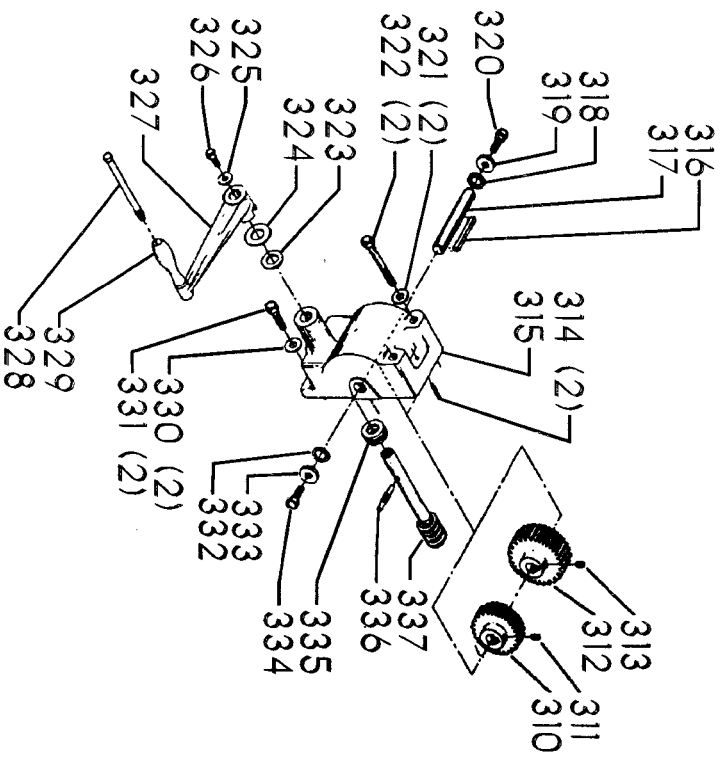

ITEMS ILLUSTRATED BELOW FOR USE WITH EARLY MODELS ONLY

Parts List for 70-396 Type 1

Item Number	Part Number	Description	Qty Required
1	402060545006	REAR GUARD	1
2	000000-00	No Longer Available	4
2	402007520001	WARNING LABEL	1
3	902030502974	SPEED NUT	6
4	402060315003	SHIELD	1
5	000000-00	No Longer Available	2
6	1200248	SHIFTER BRACKET ASSY	1
6	1200248	SHIFTER BRACKET ASSY	1
7	000000-00	No Longer Available	1
8	920040205384	BEARING	1
9	1200865	SPECIAL BOLT	1
10	1200219	ROD	1
11	906855S	CLIP	2
12	904150107008	RING	1
13	402041065010	SHAFT	1
14	927010102633	KEY	1
15	402040195001	CAM	1
16	1200266	SPEED CONTROL SCREW	2
17	489191-00	HEX NUT	2
18	402060545004	FRONT GUARD	1
19	901051931196	SCREW	4
20	901064502250S	DRIVE SCREW	4
21	402060370006	DIAL PLATE	1
22	1200225	PLUG	1
23	901041501111	SET SCREW	1
24	1202610	ROD ASSY	2
25	000000-00	No Longer Available	2

Parts List for 70-396 Type 1

Item Number	Part Number	Description	Qty Required
25	1641138	KNOB	2
26	402040755003	POINTER	1
27	1200224	HUB	1
28	928010413355	COIL SPRING	1
29	901041900225S	SET SCREW	1
30	1200296	MOTOR PLATE ASSY	1
31	000000-00	No Longer Available	4
32	902030002951	SPEED NUT	4
33	901010600649S	CAP SCREW	2
34	902030002951	SPEED NUT	2
35	902010101300S	HEX NUT	4
36	904010101620S	WASHER	4
40	901020100512	MACHINE SCREW	1
41	429010040004	CABLE CLAMP	1
42	901010600605	CAP SCREW	1
43	401040315005	COVER PLATE	4
44	904010101620S	WASHER	4
45	901010619534	BOLT	1
46	905010102718	ROLL PIN	1
47	1200228	COLUMN CLAMP	1
48	000000-00	No Longer Available	1
49	000000-00	No Longer Available	1
50	902010101300S	HEX NUT	2
51	000000-00	No Longer Available	2
52	906485S	SCREW	2
53	906482S	SPEED NUT	2
54	402060575001	HEAD	1