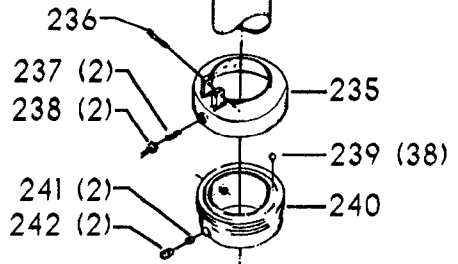

ITEMS ILLUSTRATED BELOW FOR USE WITH EARLY MODELS ONLY

Parts List for 70-396 Type 1

Item Number	Part Number	Description	Qty Required
1	402060545006	REAR GUARD	1
2	000000-00	No Longer Available	4
2	402007520001	WARNING LABEL	1
3	902030502974	SPEED NUT	6
4	402060315003	SHIELD	1
5	000000-00	No Longer Available	2
6	1200248	SHIFTER BRACKET ASSY	1
6	1200248	SHIFTER BRACKET ASSY	1
7	000000-00	No Longer Available	1
8	920040205384	BEARING	1
9	1200865	SPECIAL BOLT	1
10	1200219	ROD	1
11	906855S	CLIP	2
12	904150107008	RING	1
13	402041065010	SHAFT	1
14	927010102633	KEY	1
15	402040195001	CAM	1
16	1200266	SPEED CONTROL SCREW	2
17	489191-00	HEX NUT	2
18	402060545004	FRONT GUARD	1
19	901051931196	SCREW	4
20	901064502250S	DRIVE SCREW	4
21	402060370006	DIAL PLATE	1
22	1200225	PLUG	1
23	901041501111	SET SCREW	1
24	1202610	ROD ASSY	2
25	000000-00	No Longer Available	2

Parts List for 70-396 Type 1

Item Number	Part Number	Description	Qty Required
25	1641138	KNOB	2
26	402040755003	POINTER	1
27	1200224	HUB	1
28	928010413355	COIL SPRING	1
29	901041900225S	SET SCREW	1
30	1200296	MOTOR PLATE ASSY	1
31	000000-00	No Longer Available	4
32	902030002951	SPEED NUT	4
33	901010600649S	CAP SCREW	2
34	902030002951	SPEED NUT	2
35	902010101300S	HEX NUT	4
36	904010101620S	WASHER	4
40	901020100512	MACHINE SCREW	1
41	429010040004	CABLE CLAMP	1
42	901010600605	CAP SCREW	1
43	401040315005	COVER PLATE	4
44	904010101620S	WASHER	4
45	901010619534	BOLT	1
46	905010102718	ROLL PIN	1
47	1200228	COLUMN CLAMP	1
48	000000-00	No Longer Available	1
49	000000-00	No Longer Available	1
50	902010101300S	HEX NUT	2
51	000000-00	No Longer Available	2
52	906485S	SCREW	2
53	906482S	SPEED NUT	2
54	402060575001	HEAD	1