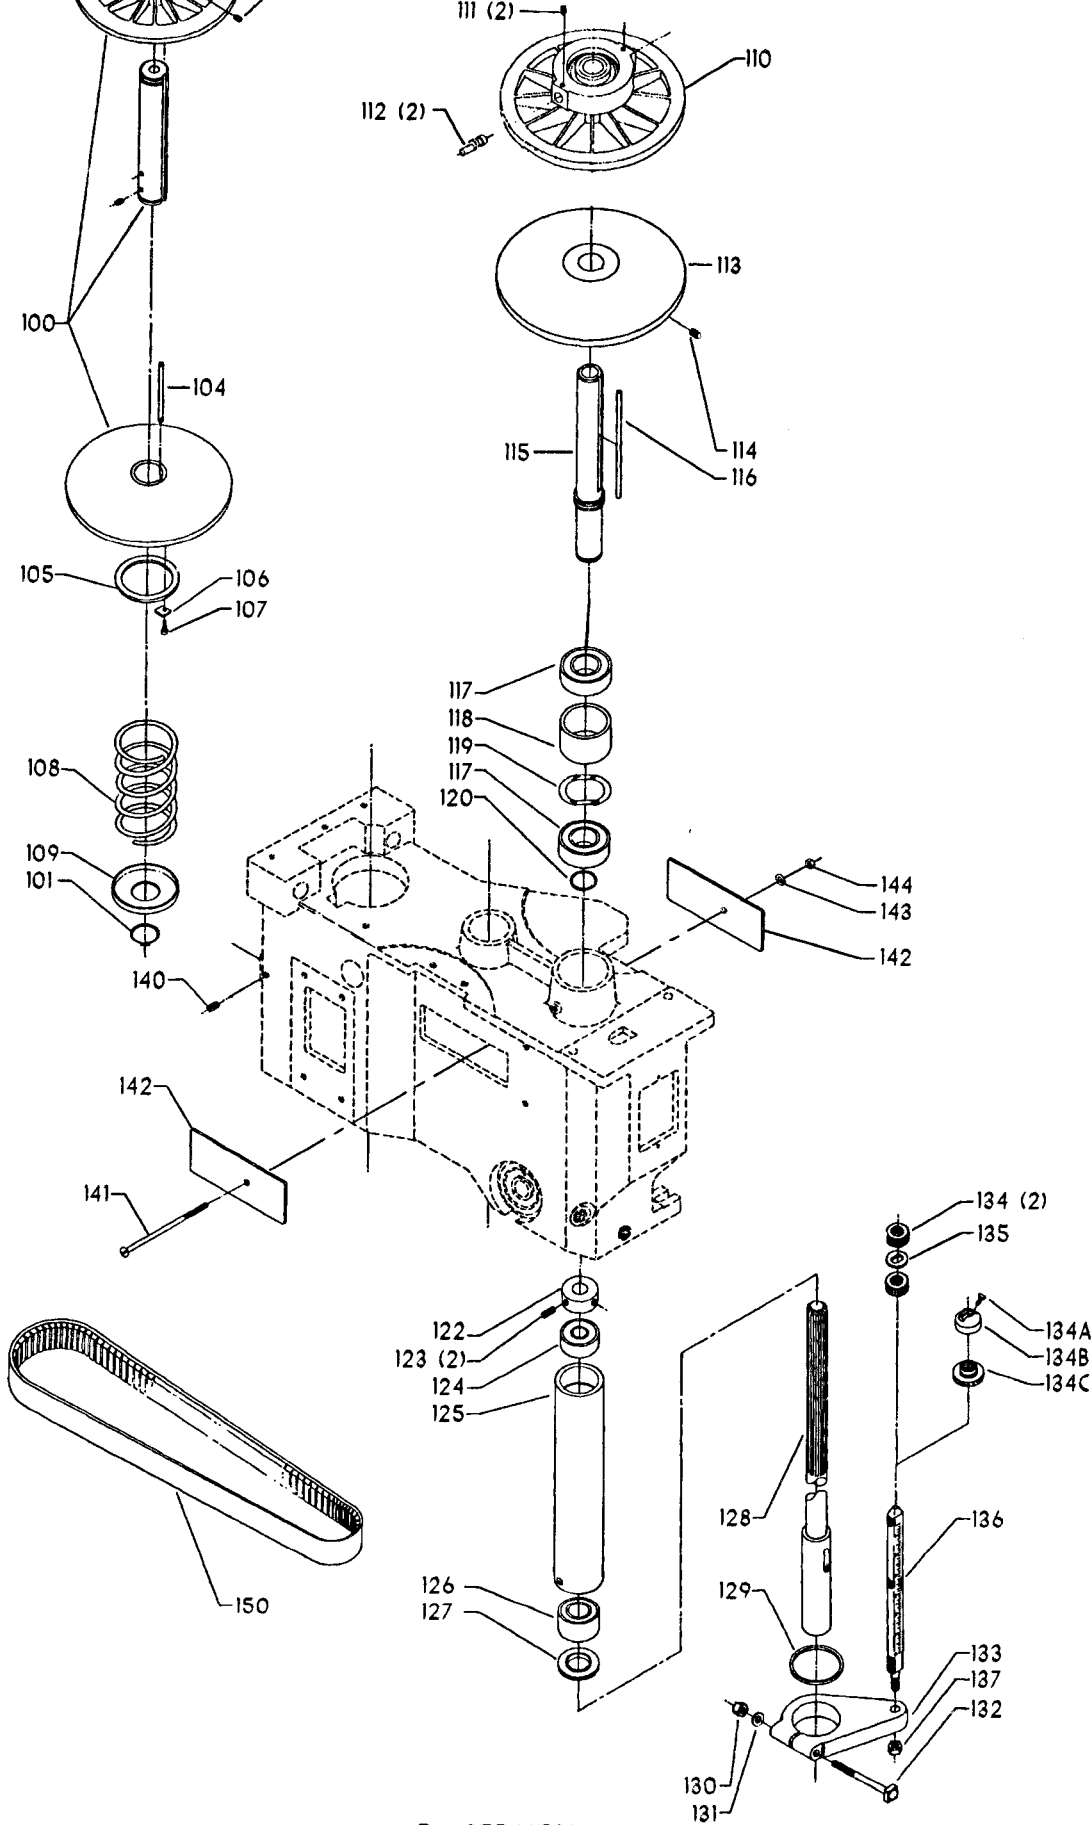

ITEMS ILLUSTRATED BELOW FOR USE WITH EARLY MODELS ONLY

Parts List for 70-396 Type 1

Item Number	Part Number	Description	Qty Required
1	402060545006	REAR GUARD	1
2	000000-00	No Longer Available	4
2	402007520001	WARNING LABEL	1
3	902030502974	SPEED NUT	6
4	402060315003	SHIELD	1
5	000000-00	No Longer Available	2
6	1200248	SHIFTER BRACKET ASSY	1
6	1200248	SHIFTER BRACKET ASSY	1
7	000000-00	No Longer Available	1
8	920040205384	BEARING	1
9	1200865	SPECIAL BOLT	1
10	1200219	ROD	1
11	906855S	CLIP	2
12	904150107008	RING	1
13	402041065010	SHAFT	1
14	927010102633	KEY	1
15	402040195001	CAM	1
16	1200266	SPEED CONTROL SCREW	2
17	489191-00	HEX NUT	2
18	402060545004	FRONT GUARD	1
19	901051931196	SCREW	4
20	901064502250S	DRIVE SCREW	4
21	402060370006	DIAL PLATE	1
22	1200225	PLUG	1
23	901041501111	SET SCREW	1
24	1202610	ROD ASSY	2
25	000000-00	No Longer Available	2

Parts List for 70-396 Type 1

Item Number	Part Number	Description	Qty Required
25	1641138	KNOB	2
26	402040755003	POINTER	1
27	1200224	HUB	1
28	928010413355	COIL SPRING	1
29	901041900225S	SET SCREW	1
30	1200296	MOTOR PLATE ASSY	1
31	000000-00	No Longer Available	4
32	902030002951	SPEED NUT	4
33	901010600649S	CAP SCREW	2
34	902030002951	SPEED NUT	2
35	902010101300S	HEX NUT	4
36	904010101620S	WASHER	4
40	901020100512	MACHINE SCREW	1
41	429010040004	CABLE CLAMP	1
42	901010600605	CAP SCREW	1
43	401040315005	COVER PLATE	4
44	904010101620S	WASHER	4
45	901010619534	BOLT	1
46	905010102718	ROLL PIN	1
47	1200228	COLUMN CLAMP	1
48	000000-00	No Longer Available	1
49	000000-00	No Longer Available	1
50	902010101300S	HEX NUT	2
51	000000-00	No Longer Available	2
52	906485S	SCREW	2
53	906482S	SPEED NUT	2
54	402060575001	HEAD	1