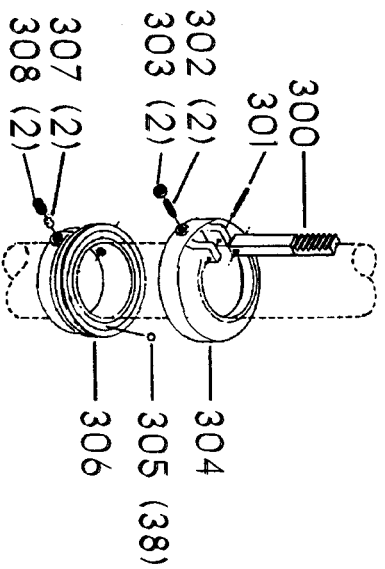

ITEMS ILLUSTRATED BELOW FOR USE WITH EARLY MODELS ONLY

Parts List for 70-396 Type 1

Item Number	Part Number	Description	Qty Required
1	402060545006	REAR GUARD	1
2	000000-00	No Longer Available	4
2	402007520001	WARNING LABEL	1
3	902030502974	SPEED NUT	6
4	402060315003	SHIELD	1
5	000000-00	No Longer Available	2
6	1200248	SHIFTER BRACKET ASSY	1
6	1200248	SHIFTER BRACKET ASSY	1
7	000000-00	No Longer Available	1
8	920040205384	BEARING	1
9	1200865	SPECIAL BOLT	1
10	1200219	ROD	1
11	906855S	CLIP	2
12	904150107008	RING	1
13	402041065010	SHAFT	1
14	927010102633	KEY	1
15	402040195001	CAM	1
16	1200266	SPEED CONTROL SCREW	2
17	489191-00	HEX NUT	2
18	402060545004	FRONT GUARD	1
19	901051931196	SCREW	4
20	901064502250S	DRIVE SCREW	4
21	402060370006	DIAL PLATE	1
22	1200225	PLUG	1
23	901041501111	SET SCREW	1
24	1202610	ROD ASSY	2
25	000000-00	No Longer Available	2

Parts List for 70-396 Type 1

Item Number	Part Number	Description	Qty Required
25	1641138	KNOB	2
26	402040755003	POINTER	1
27	1200224	HUB	1
28	928010413355	COIL SPRING	1
29	901041900225S	SET SCREW	1
30	1200296	MOTOR PLATE ASSY	1
31	000000-00	No Longer Available	4
32	902030002951	SPEED NUT	4
33	901010600649S	CAP SCREW	2
34	902030002951	SPEED NUT	2
35	902010101300S	HEX NUT	4
36	904010101620S	WASHER	4
40	901020100512	MACHINE SCREW	1
41	429010040004	CABLE CLAMP	1
42	901010600605	CAP SCREW	1
43	401040315005	COVER PLATE	4
44	904010101620S	WASHER	4
45	901010619534	BOLT	1
46	905010102718	ROLL PIN	1
47	1200228	COLUMN CLAMP	1
48	000000-00	No Longer Available	1
49	000000-00	No Longer Available	1
50	902010101300S	HEX NUT	2
51	000000-00	No Longer Available	2
52	906485S	SCREW	2
53	906482S	SPEED NUT	2
54	402060575001	HEAD	1