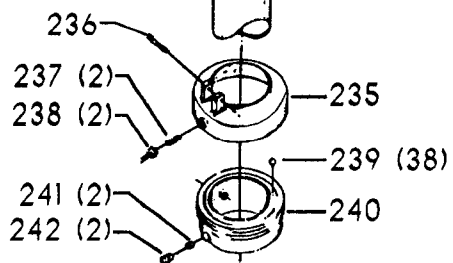

## Parts List for 70-386 Type 1

Item Number	Part Number	Description	Qty Required
1	402060545006	REAR GUARD	1
2	000000-00	No Longer Available	4
2	402007520001	WARNING LABEL	1
3	902030502974	SPEED NUT	6
4	402060315003	SHIELD	1
5	000000-00	No Longer Available	2
6	1200248	SHIFTER BRACKET ASSY	1
6	1200248	SHIFTER BRACKET ASSY	1
7	000000-00	No Longer Available	1
8	920040205384	BEARING	1
9	1200865	SPECIAL BOLT	1
10	1200219	ROD	1
11	906855S	CLIP	2
12	904150107008	RING	1
13	402041065010	SHAFT	1
14	927010102633	KEY	1
15	402040195001	CAM	1
16	1200266	SPEED CONTROL SCREW	2
17	489191-00	HEX NUT	2
18	402060545004	FRONT GUARD	1
19	901051931196	SCREW	4
20	901064502250S	DRIVE SCREW	4
21	402060370006	DIAL PLATE	1
22	1200225	PLUG	1
23	901041501111	SET SCREW	1
24	1202610	ROD ASSY	2
25	000000-00	No Longer Available	2

## Parts List for 70-386 Type 1

Item Number	Part Number	Description	Qty Required
25	1641138	KNOB	2
26	402040755003	POINTER	1
27	1200224	HUB	1
28	928010413355	COIL SPRING	1
29	901041900225S	SET SCREW	1
30	1200296	MOTOR PLATE ASSY	1
31	000000-00	No Longer Available	4
32	902030002951	SPEED NUT	4
33	901010600649S	CAP SCREW	2
34	902030002951	SPEED NUT	2
35	902010101300S	HEX NUT	4
36	904010101620S	WASHER	4
40	901020100512	MACHINE SCREW	1
41	429010040004	CABLE CLAMP	1
42	901010600605	CAP SCREW	1
43	401040315005	COVER PLATE	4
44	904010101620S	WASHER	4
45	901010619534	BOLT	1
46	905010102718	ROLL PIN	1
47	1200228	COLUMN CLAMP	1
48	000000-00	No Longer Available	1
49	000000-00	No Longer Available	1
50	902010101300S	HEX NUT	2
51	000000-00	No Longer Available	2
52	906485S	SCREW	2
53	906482S	SPEED NUT	2
54	402060575001	HEAD	1