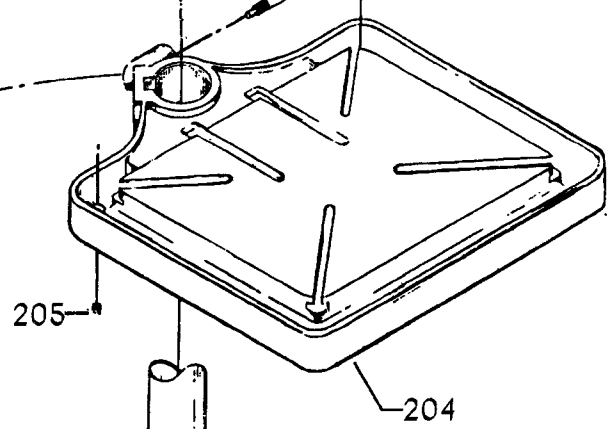

## Parts List for 70-386 Type 1

Item Number	Part Number	Description	Qty Required
1	402060545006	REAR GUARD	1
2	000000-00	No Longer Available	4
2	402007520001	WARNING LABEL	1
3	902030502974	SPEED NUT	6
4	402060315003	SHIELD	1
5	000000-00	No Longer Available	2
6	1200248	SHIFTER BRACKET ASSY	1
6	1200248	SHIFTER BRACKET ASSY	1
7	000000-00	No Longer Available	1
8	920040205384	BEARING	1
9	1200865	SPECIAL BOLT	1
10	1200219	ROD	1
11	906855S	CLIP	2
12	904150107008	RING	1
13	402041065010	SHAFT	1
14	927010102633	KEY	1
15	402040195001	CAM	1
16	1200266	SPEED CONTROL SCREW	2
17	489191-00	HEX NUT	2
18	402060545004	FRONT GUARD	1
19	901051931196	SCREW	4
20	901064502250S	DRIVE SCREW	4
21	402060370006	DIAL PLATE	1
22	1200225	PLUG	1
23	901041501111	SET SCREW	1
24	1202610	ROD ASSY	2
25	000000-00	No Longer Available	2

## Parts List for 70-386 Type 1

Item Number	Part Number	Description	Qty Required
25	1641138	KNOB	2
26	402040755003	POINTER	1
27	1200224	HUB	1
28	928010413355	COIL SPRING	1
29	901041900225S	SET SCREW	1
30	1200296	MOTOR PLATE ASSY	1
31	000000-00	No Longer Available	4
32	902030002951	SPEED NUT	4
33	901010600649S	CAP SCREW	2
34	902030002951	SPEED NUT	2
35	902010101300S	HEX NUT	4
36	904010101620S	WASHER	4
40	901020100512	MACHINE SCREW	1
41	429010040004	CABLE CLAMP	1
42	901010600605	CAP SCREW	1
43	401040315005	COVER PLATE	4
44	904010101620S	WASHER	4
45	901010619534	BOLT	1
46	905010102718	ROLL PIN	1
47	1200228	COLUMN CLAMP	1
48	000000-00	No Longer Available	1
49	000000-00	No Longer Available	1
50	902010101300S	HEX NUT	2
51	000000-00	No Longer Available	2
52	906485S	SCREW	2
53	906482S	SPEED NUT	2
54	402060575001	HEAD	1