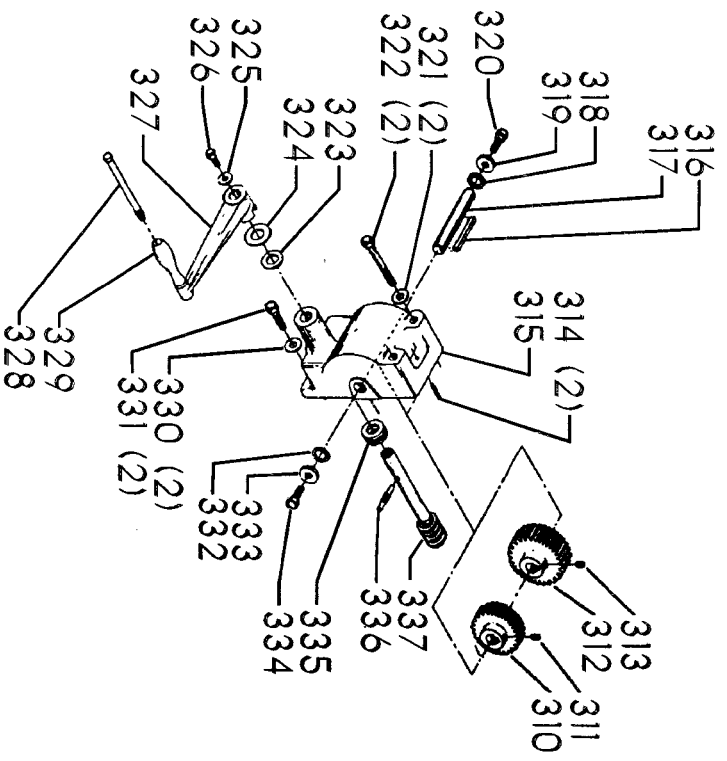

## Parts List for 70-386 Type 1

Item Number	Part Number	Description	Qty Required
1	402060545006	REAR GUARD	1
2	000000-00	No Longer Available	4
2	402007520001	WARNING LABEL	1
3	902030502974	SPEED NUT	6
4	402060315003	SHIELD	1
5	000000-00	No Longer Available	2
6	1200248	SHIFTER BRACKET ASSY	1
6	1200248	SHIFTER BRACKET ASSY	1
7	000000-00	No Longer Available	1
8	920040205384	BEARING	1
9	1200865	SPECIAL BOLT	1
10	1200219	ROD	1
11	906855S	CLIP	2
12	904150107008	RING	1
13	402041065010	SHAFT	1
14	927010102633	KEY	1
15	402040195001	CAM	1
16	1200266	SPEED CONTROL SCREW	2
17	489191-00	HEX NUT	2
18	402060545004	FRONT GUARD	1
19	901051931196	SCREW	4
20	901064502250S	DRIVE SCREW	4
21	402060370006	DIAL PLATE	1
22	1200225	PLUG	1
23	901041501111	SET SCREW	1
24	1202610	ROD ASSY	2
25	000000-00	No Longer Available	2

## Parts List for 70-386 Type 1

Item Number	Part Number	Description	Qty Required
25	1641138	KNOB	2
26	402040755003	POINTER	1
27	1200224	HUB	1
28	928010413355	COIL SPRING	1
29	901041900225S	SET SCREW	1
30	1200296	MOTOR PLATE ASSY	1
31	000000-00	No Longer Available	4
32	902030002951	SPEED NUT	4
33	901010600649S	CAP SCREW	2
34	902030002951	SPEED NUT	2
35	902010101300S	HEX NUT	4
36	904010101620S	WASHER	4
40	901020100512	MACHINE SCREW	1
41	429010040004	CABLE CLAMP	1
42	901010600605	CAP SCREW	1
43	401040315005	COVER PLATE	4
44	904010101620S	WASHER	4
45	901010619534	BOLT	1
46	905010102718	ROLL PIN	1
47	1200228	COLUMN CLAMP	1
48	000000-00	No Longer Available	1
49	000000-00	No Longer Available	1
50	902010101300S	HEX NUT	2
51	000000-00	No Longer Available	2
52	906485S	SCREW	2
53	906482S	SPEED NUT	2
54	402060575001	HEAD	1