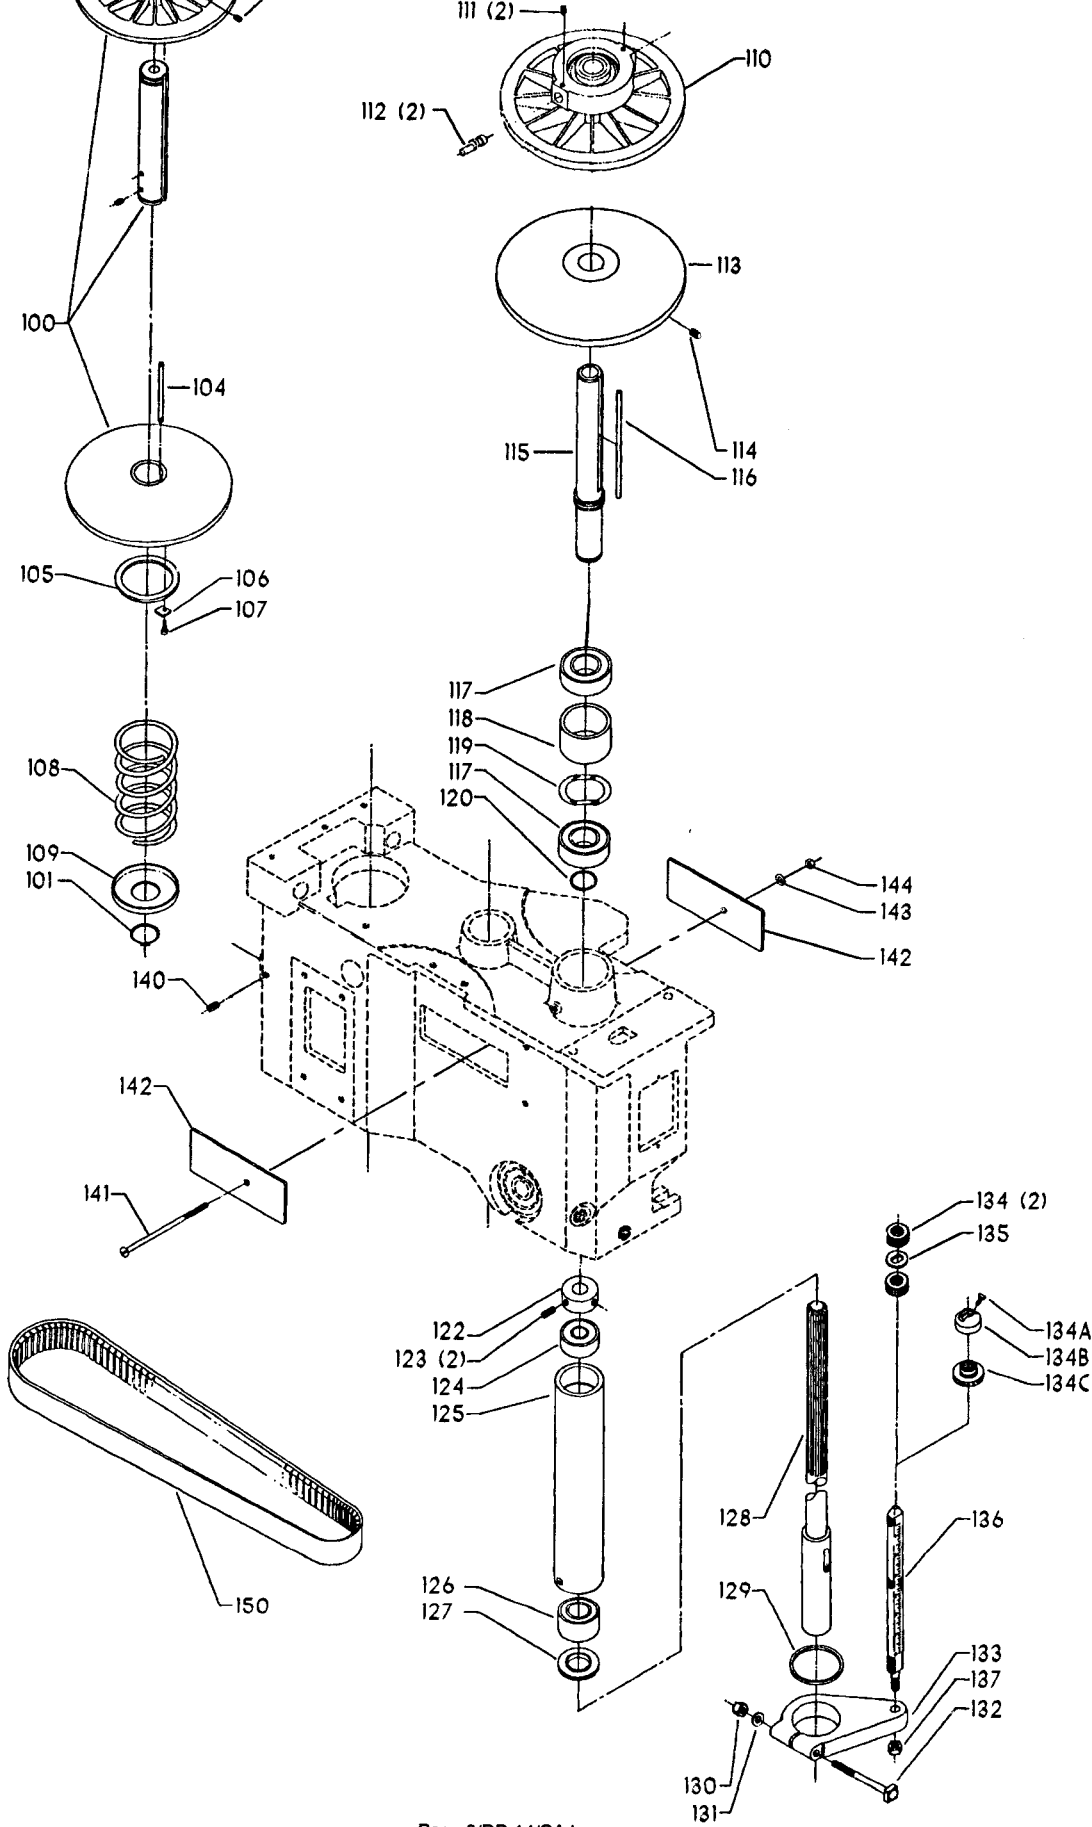

## Parts List for 70-386 Type 1

Item Number	Part Number	Description	Qty Required
1	402060545006	REAR GUARD	1
2	000000-00	No Longer Available	4
2	402007520001	WARNING LABEL	1
3	902030502974	SPEED NUT	6
4	402060315003	SHIELD	1
5	000000-00	No Longer Available	2
6	1200248	SHIFTER BRACKET ASSY	1
6	1200248	SHIFTER BRACKET ASSY	1
7	000000-00	No Longer Available	1
8	920040205384	BEARING	1
9	1200865	SPECIAL BOLT	1
10	1200219	ROD	1
11	906855S	CLIP	2
12	904150107008	RING	1
13	402041065010	SHAFT	1
14	927010102633	KEY	1
15	402040195001	CAM	1
16	1200266	SPEED CONTROL SCREW	2
17	489191-00	HEX NUT	2
18	402060545004	FRONT GUARD	1
19	901051931196	SCREW	4
20	901064502250S	DRIVE SCREW	4
21	402060370006	DIAL PLATE	1
22	1200225	PLUG	1
23	901041501111	SET SCREW	1
24	1202610	ROD ASSY	2
25	000000-00	No Longer Available	2

## Parts List for 70-386 Type 1

Item Number	Part Number	Description	Qty Required
25	1641138	KNOB	2
26	402040755003	POINTER	1
27	1200224	HUB	1
28	928010413355	COIL SPRING	1
29	901041900225S	SET SCREW	1
30	1200296	MOTOR PLATE ASSY	1
31	000000-00	No Longer Available	4
32	902030002951	SPEED NUT	4
33	901010600649S	CAP SCREW	2
34	902030002951	SPEED NUT	2
35	902010101300S	HEX NUT	4
36	904010101620S	WASHER	4
40	901020100512	MACHINE SCREW	1
41	429010040004	CABLE CLAMP	1
42	901010600605	CAP SCREW	1
43	401040315005	COVER PLATE	4
44	904010101620S	WASHER	4
45	901010619534	BOLT	1
46	905010102718	ROLL PIN	1
47	1200228	COLUMN CLAMP	1
48	000000-00	No Longer Available	1
49	000000-00	No Longer Available	1
50	902010101300S	HEX NUT	2
51	000000-00	No Longer Available	2
52	906485S	SCREW	2
53	906482S	SPEED NUT	2
54	402060575001	HEAD	1