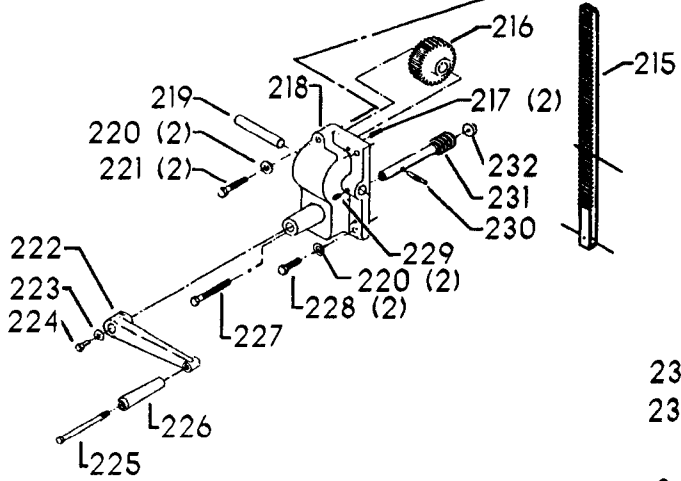

## Parts List for 70-386 Type 1

Item Number	Part Number	Description	Qty Required
1	402060545006	REAR GUARD	1
2	000000-00	No Longer Available	4
2	402007520001	WARNING LABEL	1
3	902030502974	SPEED NUT	6
4	402060315003	SHIELD	1
5	000000-00	No Longer Available	2
6	1200248	SHIFTER BRACKET ASSY	1
6	1200248	SHIFTER BRACKET ASSY	1
7	000000-00	No Longer Available	1
8	920040205384	BEARING	1
9	1200865	SPECIAL BOLT	1
10	1200219	ROD	1
11	906855S	CLIP	2
12	904150107008	RING	1
13	402041065010	SHAFT	1
14	927010102633	KEY	1
15	402040195001	CAM	1
16	1200266	SPEED CONTROL SCREW	2
17	489191-00	HEX NUT	2
18	402060545004	FRONT GUARD	1
19	901051931196	SCREW	4
20	901064502250S	DRIVE SCREW	4
21	402060370006	DIAL PLATE	1
22	1200225	PLUG	1
23	901041501111	SET SCREW	1
24	1202610	ROD ASSY	2
25	000000-00	No Longer Available	2

## Parts List for 70-386 Type 1

Item Number	Part Number	Description	Qty Required
25	1641138	KNOB	2
26	402040755003	POINTER	1
27	1200224	HUB	1
28	928010413355	COIL SPRING	1
29	901041900225S	SET SCREW	1
30	1200296	MOTOR PLATE ASSY	1
31	000000-00	No Longer Available	4
32	902030002951	SPEED NUT	4
33	901010600649S	CAP SCREW	2
34	902030002951	SPEED NUT	2
35	902010101300S	HEX NUT	4
36	904010101620S	WASHER	4
40	901020100512	MACHINE SCREW	1
41	429010040004	CABLE CLAMP	1
42	901010600605	CAP SCREW	1
43	401040315005	COVER PLATE	4
44	904010101620S	WASHER	4
45	901010619534	BOLT	1
46	905010102718	ROLL PIN	1
47	1200228	COLUMN CLAMP	1
48	000000-00	No Longer Available	1
49	000000-00	No Longer Available	1
50	902010101300S	HEX NUT	2
51	000000-00	No Longer Available	2
52	906485S	SCREW	2
53	906482S	SPEED NUT	2
54	402060575001	HEAD	1