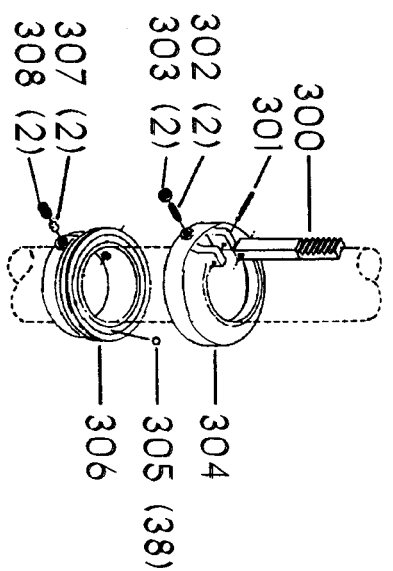

## Parts List for 70-386 Type 1

Item Number	Part Number	Description	Qty Required
1	402060545006	REAR GUARD	1
2	000000-00	No Longer Available	4
2	402007520001	WARNING LABEL	1
3	902030502974	SPEED NUT	6
4	402060315003	SHIELD	1
5	000000-00	No Longer Available	2
6	1200248	SHIFTER BRACKET ASSY	1
6	1200248	SHIFTER BRACKET ASSY	1
7	000000-00	No Longer Available	1
8	920040205384	BEARING	1
9	1200865	SPECIAL BOLT	1
10	1200219	ROD	1
11	906855S	CLIP	2
12	904150107008	RING	1
13	402041065010	SHAFT	1
14	927010102633	KEY	1
15	402040195001	CAM	1
16	1200266	SPEED CONTROL SCREW	2
17	489191-00	HEX NUT	2
18	402060545004	FRONT GUARD	1
19	901051931196	SCREW	4
20	901064502250S	DRIVE SCREW	4
21	402060370006	DIAL PLATE	1
22	1200225	PLUG	1
23	901041501111	SET SCREW	1
24	1202610	ROD ASSY	2
25	000000-00	No Longer Available	2

## Parts List for 70-386 Type 1

Item Number	Part Number	Description	Qty Required
25	1641138	KNOB	2
26	402040755003	POINTER	1
27	1200224	HUB	1
28	928010413355	COIL SPRING	1
29	901041900225S	SET SCREW	1
30	1200296	MOTOR PLATE ASSY	1
31	000000-00	No Longer Available	4
32	902030002951	SPEED NUT	4
33	901010600649S	CAP SCREW	2
34	902030002951	SPEED NUT	2
35	902010101300S	HEX NUT	4
36	904010101620S	WASHER	4
40	901020100512	MACHINE SCREW	1
41	429010040004	CABLE CLAMP	1
42	901010600605	CAP SCREW	1
43	401040315005	COVER PLATE	4
44	904010101620S	WASHER	4
45	901010619534	BOLT	1
46	905010102718	ROLL PIN	1
47	1200228	COLUMN CLAMP	1
48	000000-00	No Longer Available	1
49	000000-00	No Longer Available	1
50	902010101300S	HEX NUT	2
51	000000-00	No Longer Available	2
52	906485S	SCREW	2
53	906482S	SPEED NUT	2
54	402060575001	HEAD	1