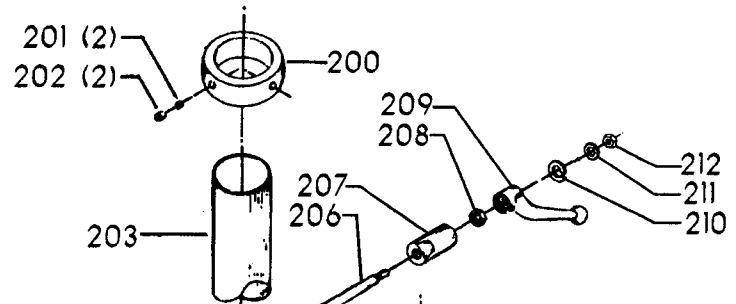

## Parts List for 70-386 Type 1

Item Number	Part Number	Description	Qty Required
1	402060545006	REAR GUARD	1
2	000000-00	No Longer Available	4
2	402007520001	WARNING LABEL	1
3	902030502974	SPEED NUT	6
4	402060315003	SHIELD	1
5	000000-00	No Longer Available	2
6	1200248	SHIFTER BRACKET ASSY	1
6	1200248	SHIFTER BRACKET ASSY	1
7	000000-00	No Longer Available	1
8	920040205384	BEARING	1
9	1200865	SPECIAL BOLT	1
10	1200219	ROD	1
11	906855S	CLIP	2
12	904150107008	RING	1
13	402041065010	SHAFT	1
14	927010102633	KEY	1
15	402040195001	CAM	1
16	1200266	SPEED CONTROL SCREW	2
17	489191-00	HEX NUT	2
18	402060545004	FRONT GUARD	1
19	901051931196	SCREW	4
20	901064502250S	DRIVE SCREW	4
21	402060370006	DIAL PLATE	1
22	1200225	PLUG	1
23	901041501111	SET SCREW	1
24	1202610	ROD ASSY	2
25	000000-00	No Longer Available	2

## Parts List for 70-386 Type 1

Item Number	Part Number	Description	Qty Required
25	1641138	KNOB	2
26	402040755003	POINTER	1
27	1200224	HUB	1
28	928010413355	COIL SPRING	1
29	901041900225S	SET SCREW	1
30	1200296	MOTOR PLATE ASSY	1
31	000000-00	No Longer Available	4
32	902030002951	SPEED NUT	4
33	901010600649S	CAP SCREW	2
34	902030002951	SPEED NUT	2
35	902010101300S	HEX NUT	4
36	904010101620S	WASHER	4
40	901020100512	MACHINE SCREW	1
41	429010040004	CABLE CLAMP	1
42	901010600605	CAP SCREW	1
43	401040315005	COVER PLATE	4
44	904010101620S	WASHER	4
45	901010619534	BOLT	1
46	905010102718	ROLL PIN	1
47	1200228	COLUMN CLAMP	1
48	000000-00	No Longer Available	1
49	000000-00	No Longer Available	1
50	902010101300S	HEX NUT	2
51	000000-00	No Longer Available	2
52	906485S	SCREW	2
53	906482S	SPEED NUT	2
54	402060575001	HEAD	1