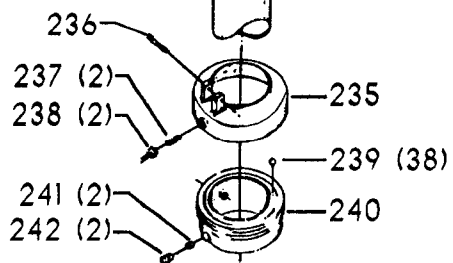

ITEMS ILLUSTRATED BELOW FOR USE WITH EARLY MODELS ONLY

Parts List for 70-383 Type 1

Item Number	Part Number	Description	Qty Required
1	402060545006	REAR GUARD	1
2	000000-00	No Longer Available	4
2	402007520001	WARNING LABEL	1
3	902030502974	SPEED NUT	6
4	402060315003	SHIELD	1
5	000000-00	No Longer Available	2
6	1200248	SHIFTER BRACKET ASSY	1
6	1200248	SHIFTER BRACKET ASSY	1
7	000000-00	No Longer Available	1
8	920040205384	BEARING	1
9	1200865	SPECIAL BOLT	1
10	1200219	ROD	1
11	906855S	CLIP	2
12	904150107008	RING	1
13	402041065010	SHAFT	1
14	927010102633	KEY	1
15	402040195001	CAM	1
16	1200266	SPEED CONTROL SCREW	2
17	489191-00	HEX NUT	2
18	402060545004	FRONT GUARD	1
19	901051931196	SCREW	4
20	901064502250S	DRIVE SCREW	4
21	402060370006	DIAL PLATE	1
22	1200225	PLUG	1
23	901041501111	SET SCREW	1
24	1202610	ROD ASSY	2
25	000000-00	No Longer Available	2

Parts List for 70-383 Type 1

Item Number	Part Number	Description	Qty Required
25	1641138	KNOB	2
26	402040755003	POINTER	1
27	1200224	HUB	1
28	928010413355	COIL SPRING	1
29	901041900225S	SET SCREW	1
30	1200296	MOTOR PLATE ASSY	1
31	000000-00	No Longer Available	4
32	902030002951	SPEED NUT	4
33	901010600649S	CAP SCREW	2
34	902030002951	SPEED NUT	2
35	902010101300S	HEX NUT	4
36	904010101620S	WASHER	4
40	901020100512	MACHINE SCREW	1
41	429010040004	CABLE CLAMP	1
42	901010600605	CAP SCREW	1
43	401040315005	COVER PLATE	4
44	904010101620S	WASHER	4
45	901010619534	BOLT	1
46	905010102718	ROLL PIN	1
47	1200228	COLUMN CLAMP	1
48	000000-00	No Longer Available	1
49	000000-00	No Longer Available	1
50	902010101300S	HEX NUT	2
51	000000-00	No Longer Available	2
52	906485S	SCREW	2
53	906482S	SPEED NUT	2
54	402060575001	HEAD	1