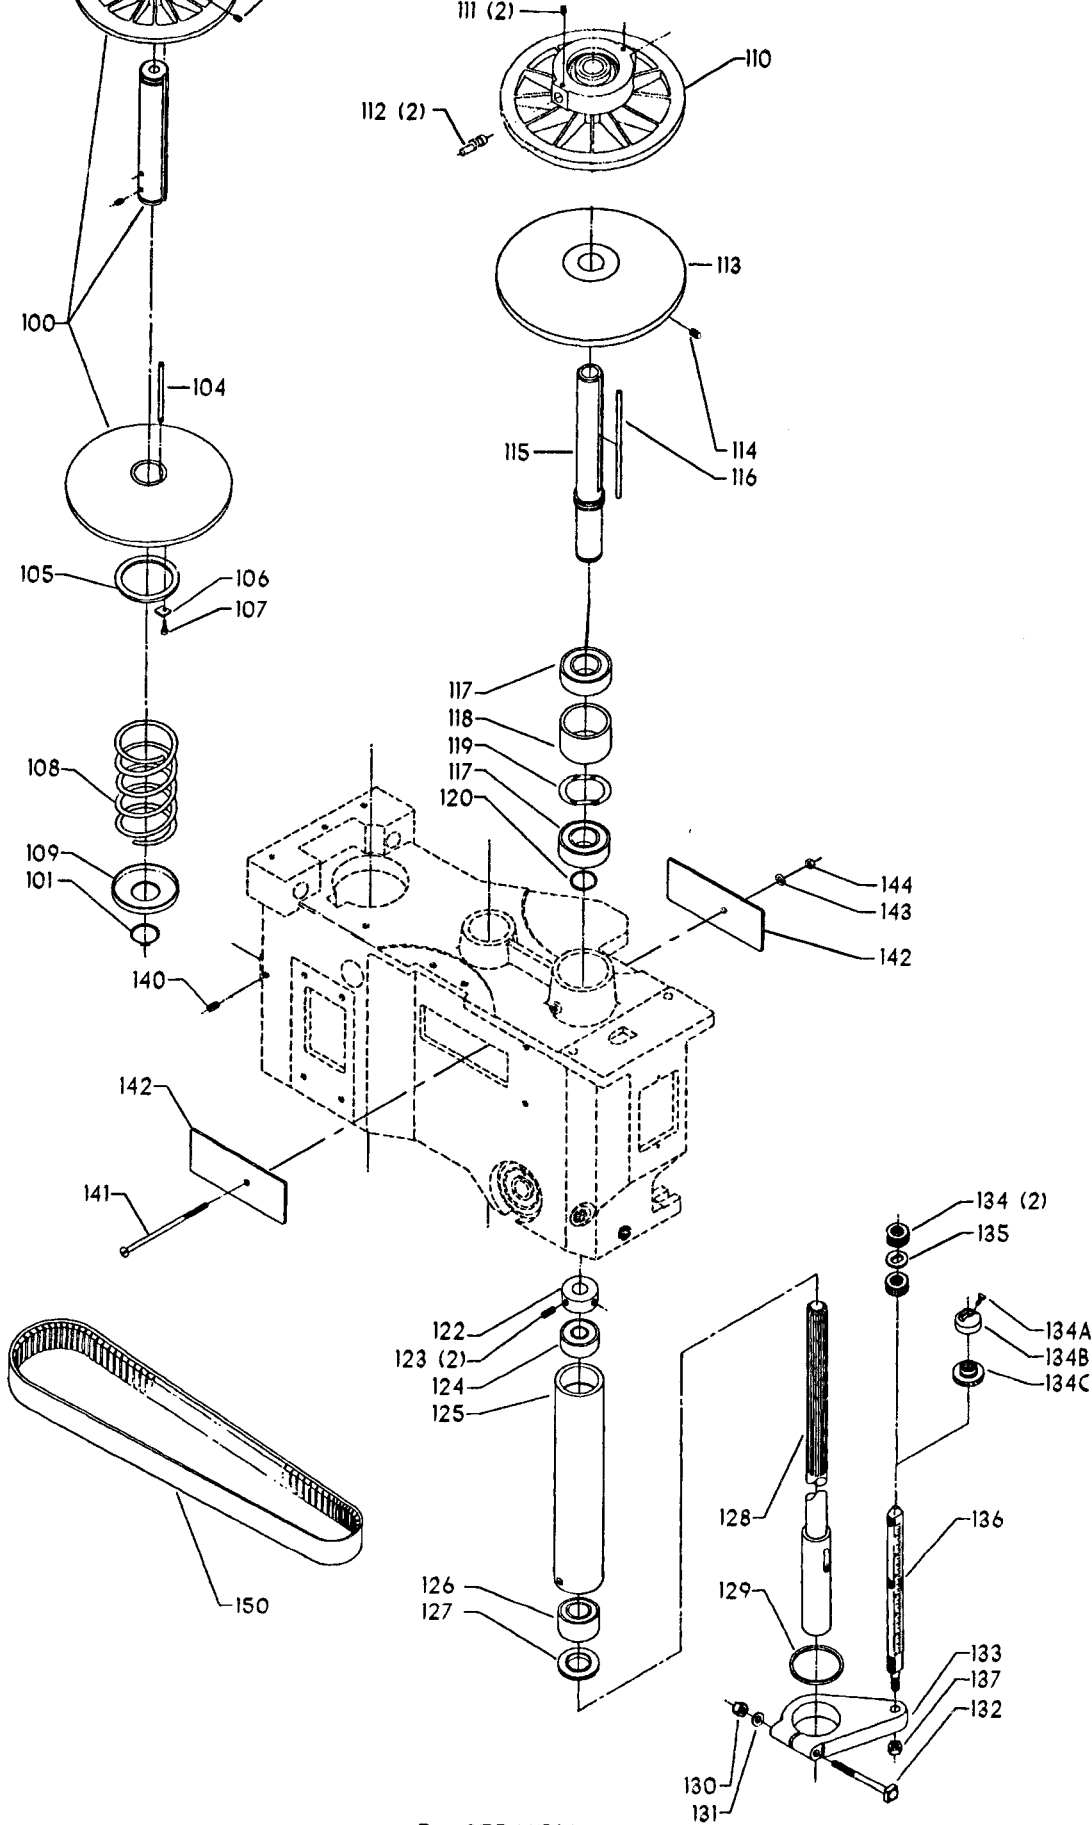

ITEMS ILLUSTRATED BELOW FOR USE WITH EARLY MODELS ONLY

Parts List for 70-383 Type 1

Item Number	Part Number	Description	Qty Required
1	402060545006	REAR GUARD	1
2	000000-00	No Longer Available	4
2	402007520001	WARNING LABEL	1
3	902030502974	SPEED NUT	6
4	402060315003	SHIELD	1
5	000000-00	No Longer Available	2
6	1200248	SHIFTER BRACKET ASSY	1
6	1200248	SHIFTER BRACKET ASSY	1
7	000000-00	No Longer Available	1
8	920040205384	BEARING	1
9	1200865	SPECIAL BOLT	1
10	1200219	ROD	1
11	906855S	CLIP	2
12	904150107008	RING	1
13	402041065010	SHAFT	1
14	927010102633	KEY	1
15	402040195001	CAM	1
16	1200266	SPEED CONTROL SCREW	2
17	489191-00	HEX NUT	2
18	402060545004	FRONT GUARD	1
19	901051931196	SCREW	4
20	901064502250S	DRIVE SCREW	4
21	402060370006	DIAL PLATE	1
22	1200225	PLUG	1
23	901041501111	SET SCREW	1
24	1202610	ROD ASSY	2
25	000000-00	No Longer Available	2

Parts List for 70-383 Type 1

Item Number	Part Number	Description	Qty Required
25	1641138	KNOB	2
26	402040755003	POINTER	1
27	1200224	HUB	1
28	928010413355	COIL SPRING	1
29	901041900225S	SET SCREW	1
30	1200296	MOTOR PLATE ASSY	1
31	000000-00	No Longer Available	4
32	902030002951	SPEED NUT	4
33	901010600649S	CAP SCREW	2
34	902030002951	SPEED NUT	2
35	902010101300S	HEX NUT	4
36	904010101620S	WASHER	4
40	901020100512	MACHINE SCREW	1
41	429010040004	CABLE CLAMP	1
42	901010600605	CAP SCREW	1
43	401040315005	COVER PLATE	4
44	904010101620S	WASHER	4
45	901010619534	BOLT	1
46	905010102718	ROLL PIN	1
47	1200228	COLUMN CLAMP	1
48	000000-00	No Longer Available	1
49	000000-00	No Longer Available	1
50	902010101300S	HEX NUT	2
51	000000-00	No Longer Available	2
52	906485S	SCREW	2
53	906482S	SPEED NUT	2
54	402060575001	HEAD	1