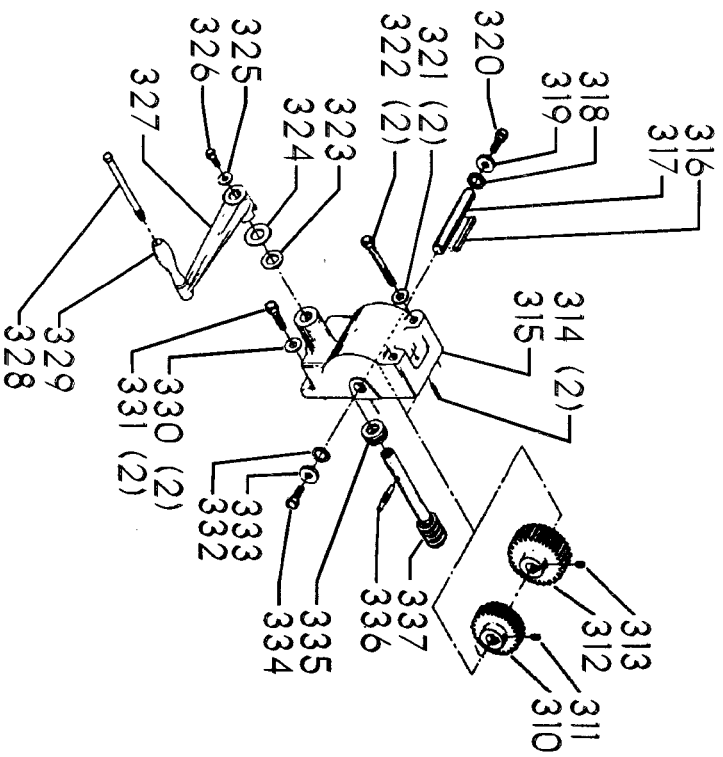

ITEMS ILLUSTRATED BELOW FOR USE WITH EARLY MODELS ONLY

Parts List for 70-383 Type 1

Item Number	Part Number	Description	Qty Required
1	402060545006	REAR GUARD	1
2	000000-00	No Longer Available	4
2	402007520001	WARNING LABEL	1
3	902030502974	SPEED NUT	6
4	402060315003	SHIELD	1
5	000000-00	No Longer Available	2
6	1200248	SHIFTER BRACKET ASSY	1
6	1200248	SHIFTER BRACKET ASSY	1
7	000000-00	No Longer Available	1
8	920040205384	BEARING	1
9	1200865	SPECIAL BOLT	1
10	1200219	ROD	1
11	906855S	CLIP	2
12	904150107008	RING	1
13	402041065010	SHAFT	1
14	927010102633	KEY	1
15	402040195001	CAM	1
16	1200266	SPEED CONTROL SCREW	2
17	489191-00	HEX NUT	2
18	402060545004	FRONT GUARD	1
19	901051931196	SCREW	4
20	901064502250S	DRIVE SCREW	4
21	402060370006	DIAL PLATE	1
22	1200225	PLUG	1
23	901041501111	SET SCREW	1
24	1202610	ROD ASSY	2
25	000000-00	No Longer Available	2

Parts List for 70-383 Type 1

Item Number	Part Number	Description	Qty Required
25	1641138	KNOB	2
26	402040755003	POINTER	1
27	1200224	HUB	1
28	928010413355	COIL SPRING	1
29	901041900225S	SET SCREW	1
30	1200296	MOTOR PLATE ASSY	1
31	000000-00	No Longer Available	4
32	902030002951	SPEED NUT	4
33	901010600649S	CAP SCREW	2
34	902030002951	SPEED NUT	2
35	902010101300S	HEX NUT	4
36	904010101620S	WASHER	4
40	901020100512	MACHINE SCREW	1
41	429010040004	CABLE CLAMP	1
42	901010600605	CAP SCREW	1
43	401040315005	COVER PLATE	4
44	904010101620S	WASHER	4
45	901010619534	BOLT	1
46	905010102718	ROLL PIN	1
47	1200228	COLUMN CLAMP	1
48	000000-00	No Longer Available	1
49	000000-00	No Longer Available	1
50	902010101300S	HEX NUT	2
51	000000-00	No Longer Available	2
52	906485S	SCREW	2
53	906482S	SPEED NUT	2
54	402060575001	HEAD	1