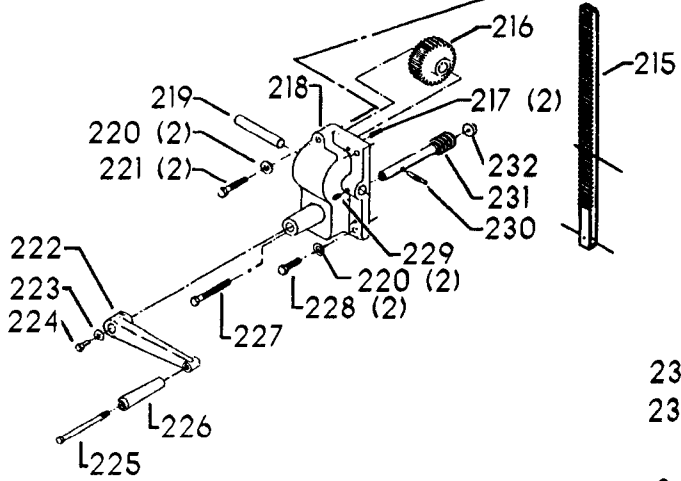

ITEMS ILLUSTRATED BELOW FOR USE WITH EARLY MODELS ONLY

Parts List for 70-383 Type 1

Item Number	Part Number	Description	Qty Required
1	402060545006	REAR GUARD	1
2	000000-00	No Longer Available	4
2	402007520001	WARNING LABEL	1
3	902030502974	SPEED NUT	6
4	402060315003	SHIELD	1
5	000000-00	No Longer Available	2
6	1200248	SHIFTER BRACKET ASSY	1
6	1200248	SHIFTER BRACKET ASSY	1
7	000000-00	No Longer Available	1
8	920040205384	BEARING	1
9	1200865	SPECIAL BOLT	1
10	1200219	ROD	1
11	906855S	CLIP	2
12	904150107008	RING	1
13	402041065010	SHAFT	1
14	927010102633	KEY	1
15	402040195001	CAM	1
16	1200266	SPEED CONTROL SCREW	2
17	489191-00	HEX NUT	2
18	402060545004	FRONT GUARD	1
19	901051931196	SCREW	4
20	901064502250S	DRIVE SCREW	4
21	402060370006	DIAL PLATE	1
22	1200225	PLUG	1
23	901041501111	SET SCREW	1
24	1202610	ROD ASSY	2
25	000000-00	No Longer Available	2

Parts List for 70-383 Type 1

Item Number	Part Number	Description	Qty Required
25	1641138	KNOB	2
26	402040755003	POINTER	1
27	1200224	HUB	1
28	928010413355	COIL SPRING	1
29	901041900225S	SET SCREW	1
30	1200296	MOTOR PLATE ASSY	1
31	000000-00	No Longer Available	4
32	902030002951	SPEED NUT	4
33	901010600649S	CAP SCREW	2
34	902030002951	SPEED NUT	2
35	902010101300S	HEX NUT	4
36	904010101620S	WASHER	4
40	901020100512	MACHINE SCREW	1
41	429010040004	CABLE CLAMP	1
42	901010600605	CAP SCREW	1
43	401040315005	COVER PLATE	4
44	904010101620S	WASHER	4
45	901010619534	BOLT	1
46	905010102718	ROLL PIN	1
47	1200228	COLUMN CLAMP	1
48	000000-00	No Longer Available	1
49	000000-00	No Longer Available	1
50	902010101300S	HEX NUT	2
51	000000-00	No Longer Available	2
52	906485S	SCREW	2
53	906482S	SPEED NUT	2
54	402060575001	HEAD	1