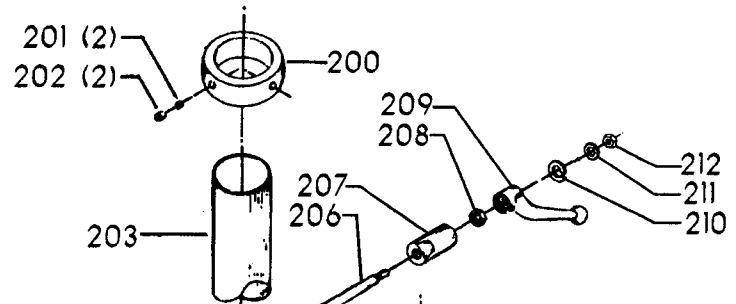

ITEMS ILLUSTRATED BELOW FOR USE WITH EARLY MODELS ONLY

Parts List for 70-383 Type 1

Item Number	Part Number	Description	Qty Required
1	402060545006	REAR GUARD	1
2	000000-00	No Longer Available	4
2	402007520001	WARNING LABEL	1
3	902030502974	SPEED NUT	6
4	402060315003	SHIELD	1
5	000000-00	No Longer Available	2
6	1200248	SHIFTER BRACKET ASSY	1
6	1200248	SHIFTER BRACKET ASSY	1
7	000000-00	No Longer Available	1
8	920040205384	BEARING	1
9	1200865	SPECIAL BOLT	1
10	1200219	ROD	1
11	906855S	CLIP	2
12	904150107008	RING	1
13	402041065010	SHAFT	1
14	927010102633	KEY	1
15	402040195001	CAM	1
16	1200266	SPEED CONTROL SCREW	2
17	489191-00	HEX NUT	2
18	402060545004	FRONT GUARD	1
19	901051931196	SCREW	4
20	901064502250S	DRIVE SCREW	4
21	402060370006	DIAL PLATE	1
22	1200225	PLUG	1
23	901041501111	SET SCREW	1
24	1202610	ROD ASSY	2
25	000000-00	No Longer Available	2

Parts List for 70-383 Type 1

Item Number	Part Number	Description	Qty Required
25	1641138	KNOB	2
26	402040755003	POINTER	1
27	1200224	HUB	1
28	928010413355	COIL SPRING	1
29	901041900225S	SET SCREW	1
30	1200296	MOTOR PLATE ASSY	1
31	000000-00	No Longer Available	4
32	902030002951	SPEED NUT	4
33	901010600649S	CAP SCREW	2
34	902030002951	SPEED NUT	2
35	902010101300S	HEX NUT	4
36	904010101620S	WASHER	4
40	901020100512	MACHINE SCREW	1
41	429010040004	CABLE CLAMP	1
42	901010600605	CAP SCREW	1
43	401040315005	COVER PLATE	4
44	904010101620S	WASHER	4
45	901010619534	BOLT	1
46	905010102718	ROLL PIN	1
47	1200228	COLUMN CLAMP	1
48	000000-00	No Longer Available	1
49	000000-00	No Longer Available	1
50	902010101300S	HEX NUT	2
51	000000-00	No Longer Available	2
52	906485S	SCREW	2
53	906482S	SPEED NUT	2
54	402060575001	HEAD	1