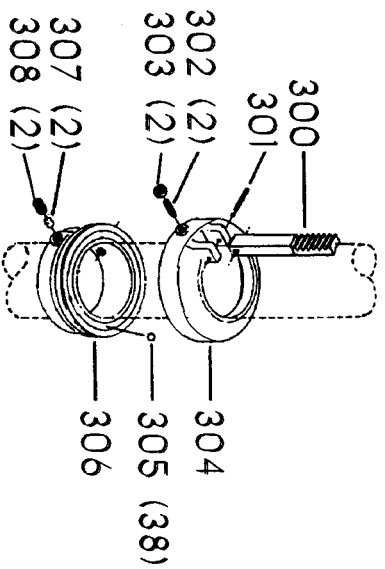

ITEMS ILLUSTRATED BELOW FOR USE WITH EARLY MODELS ONLY

Parts List for 70-383 Type 1

Item Number	Part Number	Description	Qty Required
1	402060545006	REAR GUARD	1
2	000000-00	No Longer Available	4
2	402007520001	WARNING LABEL	1
3	902030502974	SPEED NUT	6
4	402060315003	SHIELD	1
5	000000-00	No Longer Available	2
6	1200248	SHIFTER BRACKET ASSY	1
6	1200248	SHIFTER BRACKET ASSY	1
7	000000-00	No Longer Available	1
8	920040205384	BEARING	1
9	1200865	SPECIAL BOLT	1
10	1200219	ROD	1
11	906855S	CLIP	2
12	904150107008	RING	1
13	402041065010	SHAFT	1
14	927010102633	KEY	1
15	402040195001	CAM	1
16	1200266	SPEED CONTROL SCREW	2
17	489191-00	HEX NUT	2
18	402060545004	FRONT GUARD	1
19	901051931196	SCREW	4
20	901064502250S	DRIVE SCREW	4
21	402060370006	DIAL PLATE	1
22	1200225	PLUG	1
23	901041501111	SET SCREW	1
24	1202610	ROD ASSY	2
25	000000-00	No Longer Available	2

Parts List for 70-383 Type 1

Item Number	Part Number	Description	Qty Required
25	1641138	KNOB	2
26	402040755003	POINTER	1
27	1200224	HUB	1
28	928010413355	COIL SPRING	1
29	901041900225S	SET SCREW	1
30	1200296	MOTOR PLATE ASSY	1
31	000000-00	No Longer Available	4
32	902030002951	SPEED NUT	4
33	901010600649S	CAP SCREW	2
34	902030002951	SPEED NUT	2
35	902010101300S	HEX NUT	4
36	904010101620S	WASHER	4
40	901020100512	MACHINE SCREW	1
41	429010040004	CABLE CLAMP	1
42	901010600605	CAP SCREW	1
43	401040315005	COVER PLATE	4
44	904010101620S	WASHER	4
45	901010619534	BOLT	1
46	905010102718	ROLL PIN	1
47	1200228	COLUMN CLAMP	1
48	000000-00	No Longer Available	1
49	000000-00	No Longer Available	1
50	902010101300S	HEX NUT	2
51	000000-00	No Longer Available	2
52	906485S	SCREW	2
53	906482S	SPEED NUT	2
54	402060575001	HEAD	1