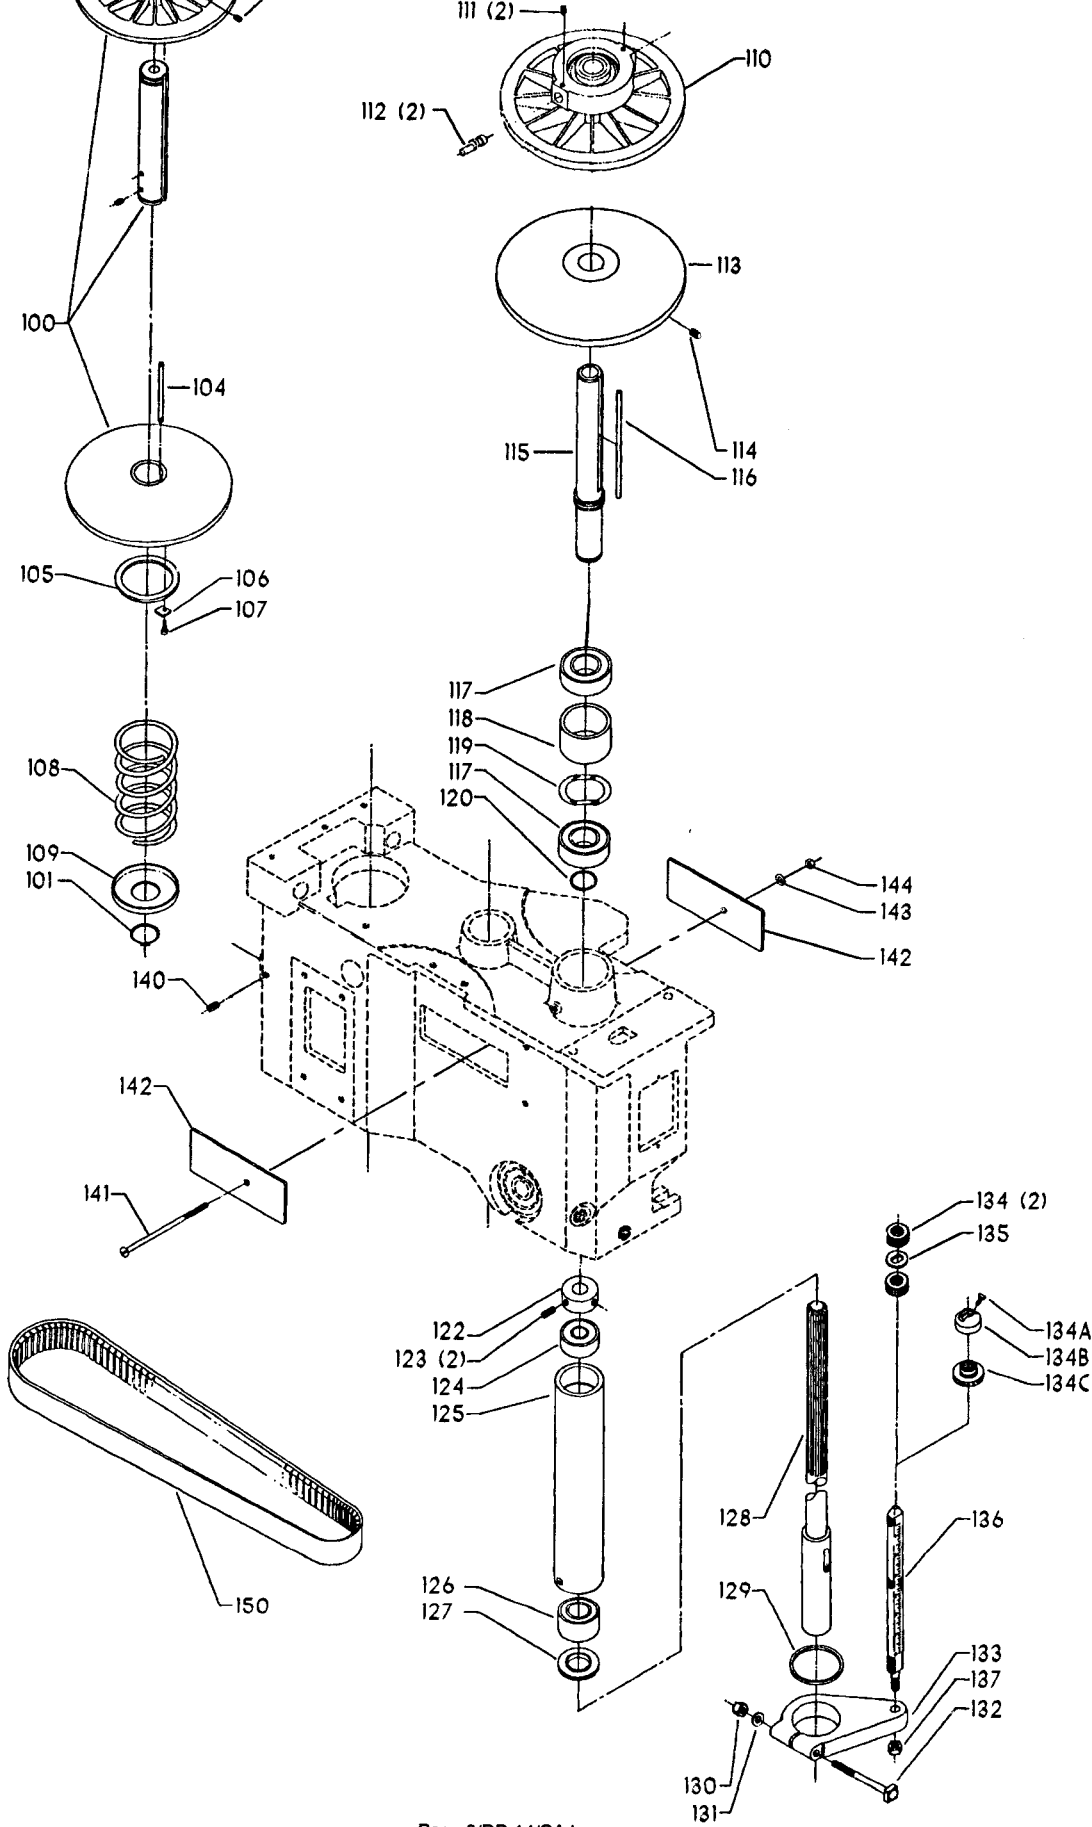

ITEMS ILLUSTRATED BELOW FOR USE WITH EARLY MODELS ONLY

Parts List for 70-382 Type 1

Item Number	Part Number	Description	Qty Required
1	402060545006	REAR GUARD	1
2	000000-00	No Longer Available	4
2	402007520001	WARNING LABEL	1
3	902030502974	SPEED NUT	6
4	402060315003	SHIELD	1
5	000000-00	No Longer Available	2
6	1200248	SHIFTER BRACKET ASSY	1
6	1200248	SHIFTER BRACKET ASSY	1
7	000000-00	No Longer Available	1
8	920040205384	BEARING	1
9	1200865	SPECIAL BOLT	1
10	1200219	ROD	1
11	906855S	CLIP	2
12	904150107008	RING	1
13	402041065010	SHAFT	1
14	927010102633	KEY	1
15	402040195001	CAM	1
16	1200266	SPEED CONTROL SCREW	2
17	489191-00	HEX NUT	2
18	402060545004	FRONT GUARD	1
19	901051931196	SCREW	4
20	901064502250S	DRIVE SCREW	4
21	402060370006	DIAL PLATE	1
22	1200225	PLUG	1
23	901041501111	SET SCREW	1
24	1202610	ROD ASSY	2
25	000000-00	No Longer Available	2

Parts List for 70-382 Type 1

Item Number	Part Number	Description	Qty Required
25	1641138	KNOB	2
26	402040755003	POINTER	1
27	1200224	HUB	1
28	928010413355	COIL SPRING	1
29	901041900225S	SET SCREW	1
30	1200296	MOTOR PLATE ASSY	1
31	000000-00	No Longer Available	4
32	902030002951	SPEED NUT	4
33	901010600649S	CAP SCREW	2
34	902030002951	SPEED NUT	2
35	902010101300S	HEX NUT	4
36	904010101620S	WASHER	4
40	901020100512	MACHINE SCREW	1
41	429010040004	CABLE CLAMP	1
42	901010600605	CAP SCREW	1
43	401040315005	COVER PLATE	4
44	904010101620S	WASHER	4
45	901010619534	BOLT	1
46	905010102718	ROLL PIN	1
47	1200228	COLUMN CLAMP	1
48	000000-00	No Longer Available	1
49	000000-00	No Longer Available	1
50	902010101300S	HEX NUT	2
51	000000-00	No Longer Available	2
52	906485S	SCREW	2
53	906482S	SPEED NUT	2
54	402060575001	HEAD	1