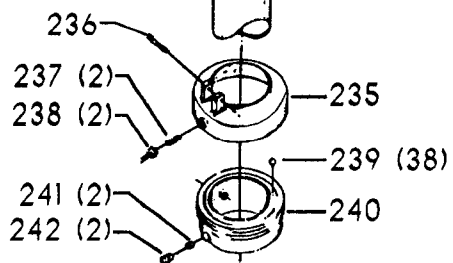

ITEMS ILLUSTRATED BELOW FOR USE WITH EARLY MODELS ONLY

Parts List for 70-382 Type 1

Item Number	Part Number	Description	Qty Required
1	402060545006	REAR GUARD	1
2	000000-00	No Longer Available	4
2	402007520001	WARNING LABEL	1
3	902030502974	SPEED NUT	6
4	402060315003	SHIELD	1
5	000000-00	No Longer Available	2
6	1200248	SHIFTER BRACKET ASSY	1
6	1200248	SHIFTER BRACKET ASSY	1
7	000000-00	No Longer Available	1
8	920040205384	BEARING	1
9	1200865	SPECIAL BOLT	1
10	1200219	ROD	1
11	906855S	CLIP	2
12	904150107008	RING	1
13	402041065010	SHAFT	1
14	927010102633	KEY	1
15	402040195001	CAM	1
16	1200266	SPEED CONTROL SCREW	2
17	489191-00	HEX NUT	2
18	402060545004	FRONT GUARD	1
19	901051931196	SCREW	4
20	901064502250S	DRIVE SCREW	4
21	402060370006	DIAL PLATE	1
22	1200225	PLUG	1
23	901041501111	SET SCREW	1
24	1202610	ROD ASSY	2
25	000000-00	No Longer Available	2

Parts List for 70-382 Type 1

Item Number	Part Number	Description	Qty Required
25	1641138	KNOB	2
26	402040755003	POINTER	1
27	1200224	HUB	1
28	928010413355	COIL SPRING	1
29	901041900225S	SET SCREW	1
30	1200296	MOTOR PLATE ASSY	1
31	000000-00	No Longer Available	4
32	902030002951	SPEED NUT	4
33	901010600649S	CAP SCREW	2
34	902030002951	SPEED NUT	2
35	902010101300S	HEX NUT	4
36	904010101620S	WASHER	4
40	901020100512	MACHINE SCREW	1
41	429010040004	CABLE CLAMP	1
42	901010600605	CAP SCREW	1
43	401040315005	COVER PLATE	4
44	904010101620S	WASHER	4
45	901010619534	BOLT	1
46	905010102718	ROLL PIN	1
47	1200228	COLUMN CLAMP	1
48	000000-00	No Longer Available	1
49	000000-00	No Longer Available	1
50	902010101300S	HEX NUT	2
51	000000-00	No Longer Available	2
52	906485S	SCREW	2
53	906482S	SPEED NUT	2
54	402060575001	HEAD	1