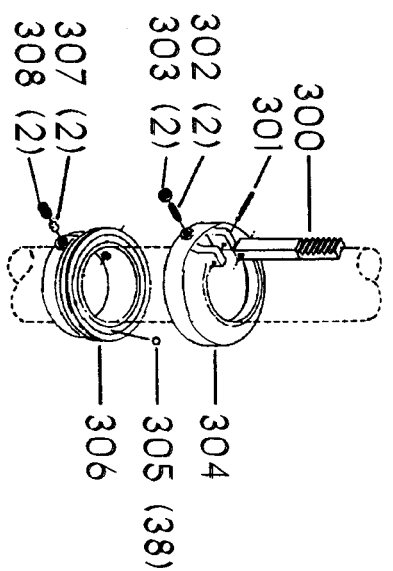

ITEMS ILLUSTRATED BELOW FOR USE WITH EARLY MODELS ONLY

Parts List for 70-382 Type 1

Item Number	Part Number	Description	Qty Required
1	402060545006	REAR GUARD	1
2	000000-00	No Longer Available	4
2	402007520001	WARNING LABEL	1
3	902030502974	SPEED NUT	6
4	402060315003	SHIELD	1
5	000000-00	No Longer Available	2
6	1200248	SHIFTER BRACKET ASSY	1
6	1200248	SHIFTER BRACKET ASSY	1
7	000000-00	No Longer Available	1
8	920040205384	BEARING	1
9	1200865	SPECIAL BOLT	1
10	1200219	ROD	1
11	906855S	CLIP	2
12	904150107008	RING	1
13	402041065010	SHAFT	1
14	927010102633	KEY	1
15	402040195001	CAM	1
16	1200266	SPEED CONTROL SCREW	2
17	489191-00	HEX NUT	2
18	402060545004	FRONT GUARD	1
19	901051931196	SCREW	4
20	901064502250S	DRIVE SCREW	4
21	402060370006	DIAL PLATE	1
22	1200225	PLUG	1
23	901041501111	SET SCREW	1
24	1202610	ROD ASSY	2
25	000000-00	No Longer Available	2

Parts List for 70-382 Type 1

Item Number	Part Number	Description	Qty Required
25	1641138	KNOB	2
26	402040755003	POINTER	1
27	1200224	HUB	1
28	928010413355	COIL SPRING	1
29	901041900225S	SET SCREW	1
30	1200296	MOTOR PLATE ASSY	1
31	000000-00	No Longer Available	4
32	902030002951	SPEED NUT	4
33	901010600649S	CAP SCREW	2
34	902030002951	SPEED NUT	2
35	902010101300S	HEX NUT	4
36	904010101620S	WASHER	4
40	901020100512	MACHINE SCREW	1
41	429010040004	CABLE CLAMP	1
42	901010600605	CAP SCREW	1
43	401040315005	COVER PLATE	4
44	904010101620S	WASHER	4
45	901010619534	BOLT	1
46	905010102718	ROLL PIN	1
47	1200228	COLUMN CLAMP	1
48	000000-00	No Longer Available	1
49	000000-00	No Longer Available	1
50	902010101300S	HEX NUT	2
51	000000-00	No Longer Available	2
52	906485S	SCREW	2
53	906482S	SPEED NUT	2
54	402060575001	HEAD	1