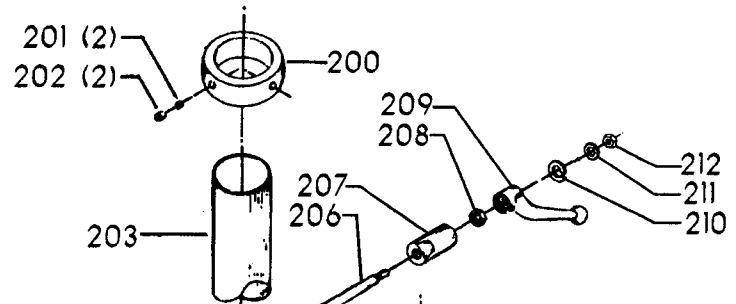

ITEMS ILLUSTRATED BELOW FOR USE WITH EARLY MODELS ONLY

Parts List for 70-382 Type 1

Item Number	Part Number	Description	Qty Required
1	402060545006	REAR GUARD	1
2	000000-00	No Longer Available	4
2	402007520001	WARNING LABEL	1
3	902030502974	SPEED NUT	6
4	402060315003	SHIELD	1
5	000000-00	No Longer Available	2
6	1200248	SHIFTER BRACKET ASSY	1
6	1200248	SHIFTER BRACKET ASSY	1
7	000000-00	No Longer Available	1
8	920040205384	BEARING	1
9	1200865	SPECIAL BOLT	1
10	1200219	ROD	1
11	906855S	CLIP	2
12	904150107008	RING	1
13	402041065010	SHAFT	1
14	927010102633	KEY	1
15	402040195001	CAM	1
16	1200266	SPEED CONTROL SCREW	2
17	489191-00	HEX NUT	2
18	402060545004	FRONT GUARD	1
19	901051931196	SCREW	4
20	901064502250S	DRIVE SCREW	4
21	402060370006	DIAL PLATE	1
22	1200225	PLUG	1
23	901041501111	SET SCREW	1
24	1202610	ROD ASSY	2
25	000000-00	No Longer Available	2

Parts List for 70-382 Type 1

Item Number	Part Number	Description	Qty Required
25	1641138	KNOB	2
26	402040755003	POINTER	1
27	1200224	HUB	1
28	928010413355	COIL SPRING	1
29	901041900225S	SET SCREW	1
30	1200296	MOTOR PLATE ASSY	1
31	000000-00	No Longer Available	4
32	902030002951	SPEED NUT	4
33	901010600649S	CAP SCREW	2
34	902030002951	SPEED NUT	2
35	902010101300S	HEX NUT	4
36	904010101620S	WASHER	4
40	901020100512	MACHINE SCREW	1
41	429010040004	CABLE CLAMP	1
42	901010600605	CAP SCREW	1
43	401040315005	COVER PLATE	4
44	904010101620S	WASHER	4
45	901010619534	BOLT	1
46	905010102718	ROLL PIN	1
47	1200228	COLUMN CLAMP	1
48	000000-00	No Longer Available	1
49	000000-00	No Longer Available	1
50	902010101300S	HEX NUT	2
51	000000-00	No Longer Available	2
52	906485S	SCREW	2
53	906482S	SPEED NUT	2
54	402060575001	HEAD	1