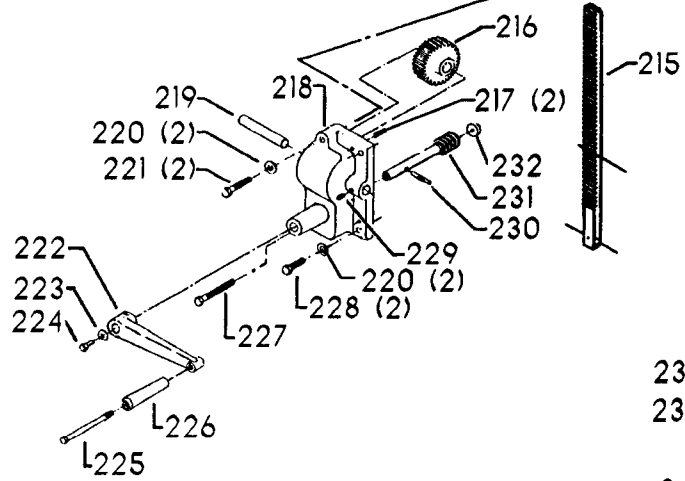

ITEMS ILLUSTRATED BELOW FOR USE WITH EARLY MODELS ONLY

Parts List for 70-382 Type 1

Item Number	Part Number	Description	Qty Required
1	402060545006	REAR GUARD	1
2	000000-00	No Longer Available	4
2	402007520001	WARNING LABEL	1
3	902030502974	SPEED NUT	6
4	402060315003	SHIELD	1
5	000000-00	No Longer Available	2
6	1200248	SHIFTER BRACKET ASSY	1
6	1200248	SHIFTER BRACKET ASSY	1
7	000000-00	No Longer Available	1
8	920040205384	BEARING	1
9	1200865	SPECIAL BOLT	1
10	1200219	ROD	1
11	906855S	CLIP	2
12	904150107008	RING	1
13	402041065010	SHAFT	1
14	927010102633	KEY	1
15	402040195001	CAM	1
16	1200266	SPEED CONTROL SCREW	2
17	489191-00	HEX NUT	2
18	402060545004	FRONT GUARD	1
19	901051931196	SCREW	4
20	901064502250S	DRIVE SCREW	4
21	402060370006	DIAL PLATE	1
22	1200225	PLUG	1
23	901041501111	SET SCREW	1
24	1202610	ROD ASSY	2
25	000000-00	No Longer Available	2

Parts List for 70-382 Type 1

Item Number	Part Number	Description	Qty Required
25	1641138	KNOB	2
26	402040755003	POINTER	1
27	1200224	HUB	1
28	928010413355	COIL SPRING	1
29	901041900225S	SET SCREW	1
30	1200296	MOTOR PLATE ASSY	1
31	000000-00	No Longer Available	4
32	902030002951	SPEED NUT	4
33	901010600649S	CAP SCREW	2
34	902030002951	SPEED NUT	2
35	902010101300S	HEX NUT	4
36	904010101620S	WASHER	4
40	901020100512	MACHINE SCREW	1
41	429010040004	CABLE CLAMP	1
42	901010600605	CAP SCREW	1
43	401040315005	COVER PLATE	4
44	904010101620S	WASHER	4
45	901010619534	BOLT	1
46	905010102718	ROLL PIN	1
47	1200228	COLUMN CLAMP	1
48	000000-00	No Longer Available	1
49	000000-00	No Longer Available	1
50	902010101300S	HEX NUT	2
51	000000-00	No Longer Available	2
52	906485S	SCREW	2
53	906482S	SPEED NUT	2
54	402060575001	HEAD	1