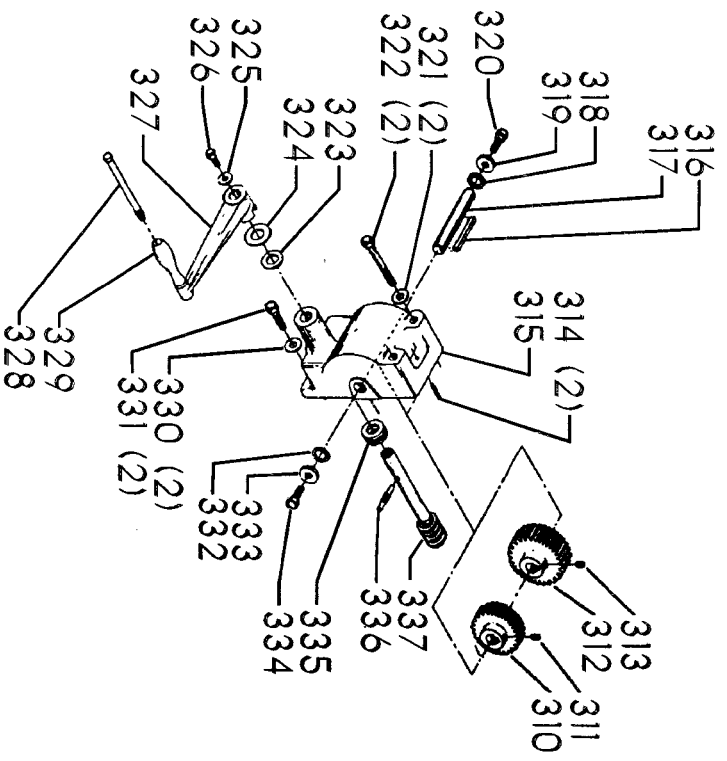

ITEMS ILLUSTRATED BELOW FOR USE WITH EARLY MODELS ONLY

Parts List for 70-382 Type 1

Item Number	Part Number	Description	Qty Required
1	402060545006	REAR GUARD	1
2	000000-00	No Longer Available	4
2	402007520001	WARNING LABEL	1
3	902030502974	SPEED NUT	6
4	402060315003	SHIELD	1
5	000000-00	No Longer Available	2
6	1200248	SHIFTER BRACKET ASSY	1
6	1200248	SHIFTER BRACKET ASSY	1
7	000000-00	No Longer Available	1
8	920040205384	BEARING	1
9	1200865	SPECIAL BOLT	1
10	1200219	ROD	1
11	906855S	CLIP	2
12	904150107008	RING	1
13	402041065010	SHAFT	1
14	927010102633	KEY	1
15	402040195001	CAM	1
16	1200266	SPEED CONTROL SCREW	2
17	489191-00	HEX NUT	2
18	402060545004	FRONT GUARD	1
19	901051931196	SCREW	4
20	901064502250S	DRIVE SCREW	4
21	402060370006	DIAL PLATE	1
22	1200225	PLUG	1
23	901041501111	SET SCREW	1
24	1202610	ROD ASSY	2
25	000000-00	No Longer Available	2

Parts List for 70-382 Type 1

Item Number	Part Number	Description	Qty Required
25	1641138	KNOB	2
26	402040755003	POINTER	1
27	1200224	HUB	1
28	928010413355	COIL SPRING	1
29	901041900225S	SET SCREW	1
30	1200296	MOTOR PLATE ASSY	1
31	000000-00	No Longer Available	4
32	902030002951	SPEED NUT	4
33	901010600649S	CAP SCREW	2
34	902030002951	SPEED NUT	2
35	902010101300S	HEX NUT	4
36	904010101620S	WASHER	4
40	901020100512	MACHINE SCREW	1
41	429010040004	CABLE CLAMP	1
42	901010600605	CAP SCREW	1
43	401040315005	COVER PLATE	4
44	904010101620S	WASHER	4
45	901010619534	BOLT	1
46	905010102718	ROLL PIN	1
47	1200228	COLUMN CLAMP	1
48	000000-00	No Longer Available	1
49	000000-00	No Longer Available	1
50	902010101300S	HEX NUT	2
51	000000-00	No Longer Available	2
52	906485S	SCREW	2
53	906482S	SPEED NUT	2
54	402060575001	HEAD	1