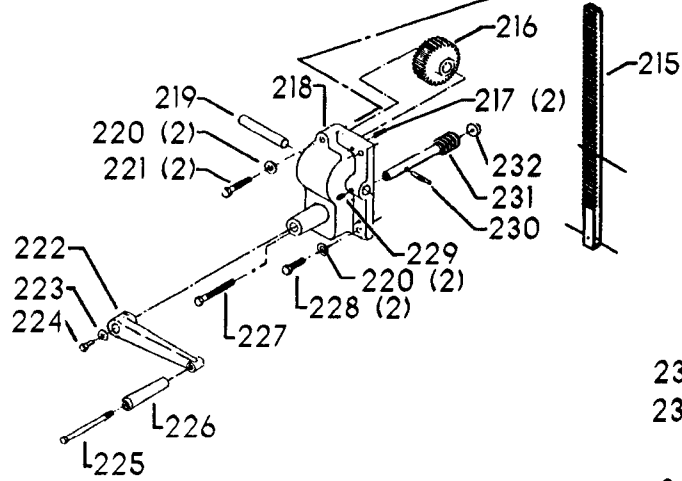

ITEMS ILLUSTRATED BELOW FOR USE WITH EARLY MODELS ONLY

Parts List for 70-377 Type 1

Item Number	Part Number	Description	Qty Required
1	402060545006	REAR GUARD	1
2	000000-00	No Longer Available	4
2	402007520001	WARNING LABEL	1
3	902030502974	SPEED NUT	6
4	402060315003	SHIELD	1
5	000000-00	No Longer Available	2
6	1200248	SHIFTER BRACKET ASSY	1
6	1200248	SHIFTER BRACKET ASSY	1
7	000000-00	No Longer Available	1
8	920040205384	BEARING	1
9	1200865	SPECIAL BOLT	1
10	1200219	ROD	1
11	906855S	CLIP	2
12	904150107008	RING	1
13	402041065010	SHAFT	1
14	927010102633	KEY	1
15	402040195001	CAM	1
16	1200266	SPEED CONTROL SCREW	2
17	489191-00	HEX NUT	2
18	402060545004	FRONT GUARD	1
19	901051931196	SCREW	4
20	901064502250S	DRIVE SCREW	4
21	402060370006	DIAL PLATE	1
22	1200225	PLUG	1
23	901041501111	SET SCREW	1
24	1202610	ROD ASSY	2
25	000000-00	No Longer Available	2

Parts List for 70-377 Type 1

Item Number	Part Number	Description	Qty Required
25	1641138	KNOB	2
26	402040755003	POINTER	1
27	1200224	HUB	1
28	928010413355	COIL SPRING	1
29	901041900225S	SET SCREW	1
30	1200296	MOTOR PLATE ASSY	1
31	000000-00	No Longer Available	4
32	902030002951	SPEED NUT	4
33	901010600649S	CAP SCREW	2
34	902030002951	SPEED NUT	2
35	902010101300S	HEX NUT	4
36	904010101620S	WASHER	4
40	901020100512	MACHINE SCREW	1
41	429010040004	CABLE CLAMP	1
42	901010600605	CAP SCREW	1
43	401040315005	COVER PLATE	4
44	904010101620S	WASHER	4
45	901010619534	BOLT	1
46	905010102718	ROLL PIN	1
47	1200228	COLUMN CLAMP	1
48	000000-00	No Longer Available	1
49	000000-00	No Longer Available	1
50	902010101300S	HEX NUT	2
51	000000-00	No Longer Available	2
52	906485S	SCREW	2
53	906482S	SPEED NUT	2
54	402060575001	HEAD	1