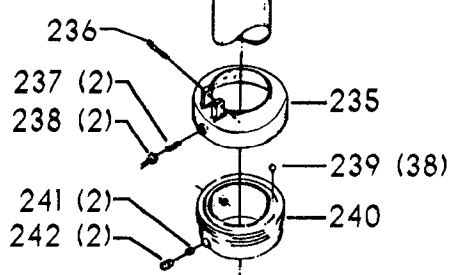

ITEMS ILLUSTRATED BELOW FOR USE WITH EARLY MODELS ONLY

Parts List for 70-377 Type 1

Item Number	Part Number	Description	Qty Required
1	402060545006	REAR GUARD	1
2	000000-00	No Longer Available	4
2	402007520001	WARNING LABEL	1
3	902030502974	SPEED NUT	6
4	402060315003	SHIELD	1
5	000000-00	No Longer Available	2
6	1200248	SHIFTER BRACKET ASSY	1
6	1200248	SHIFTER BRACKET ASSY	1
7	000000-00	No Longer Available	1
8	920040205384	BEARING	1
9	1200865	SPECIAL BOLT	1
10	1200219	ROD	1
11	906855S	CLIP	2
12	904150107008	RING	1
13	402041065010	SHAFT	1
14	927010102633	KEY	1
15	402040195001	CAM	1
16	1200266	SPEED CONTROL SCREW	2
17	489191-00	HEX NUT	2
18	402060545004	FRONT GUARD	1
19	901051931196	SCREW	4
20	901064502250S	DRIVE SCREW	4
21	402060370006	DIAL PLATE	1
22	1200225	PLUG	1
23	901041501111	SET SCREW	1
24	1202610	ROD ASSY	2
25	000000-00	No Longer Available	2

Parts List for 70-377 Type 1

Item Number	Part Number	Description	Qty Required
25	1641138	KNOB	2
26	402040755003	POINTER	1
27	1200224	HUB	1
28	928010413355	COIL SPRING	1
29	901041900225S	SET SCREW	1
30	1200296	MOTOR PLATE ASSY	1
31	000000-00	No Longer Available	4
32	902030002951	SPEED NUT	4
33	901010600649S	CAP SCREW	2
34	902030002951	SPEED NUT	2
35	902010101300S	HEX NUT	4
36	904010101620S	WASHER	4
40	901020100512	MACHINE SCREW	1
41	429010040004	CABLE CLAMP	1
42	901010600605	CAP SCREW	1
43	401040315005	COVER PLATE	4
44	904010101620S	WASHER	4
45	901010619534	BOLT	1
46	905010102718	ROLL PIN	1
47	1200228	COLUMN CLAMP	1
48	000000-00	No Longer Available	1
49	000000-00	No Longer Available	1
50	902010101300S	HEX NUT	2
51	000000-00	No Longer Available	2
52	906485S	SCREW	2
53	906482S	SPEED NUT	2
54	402060575001	HEAD	1