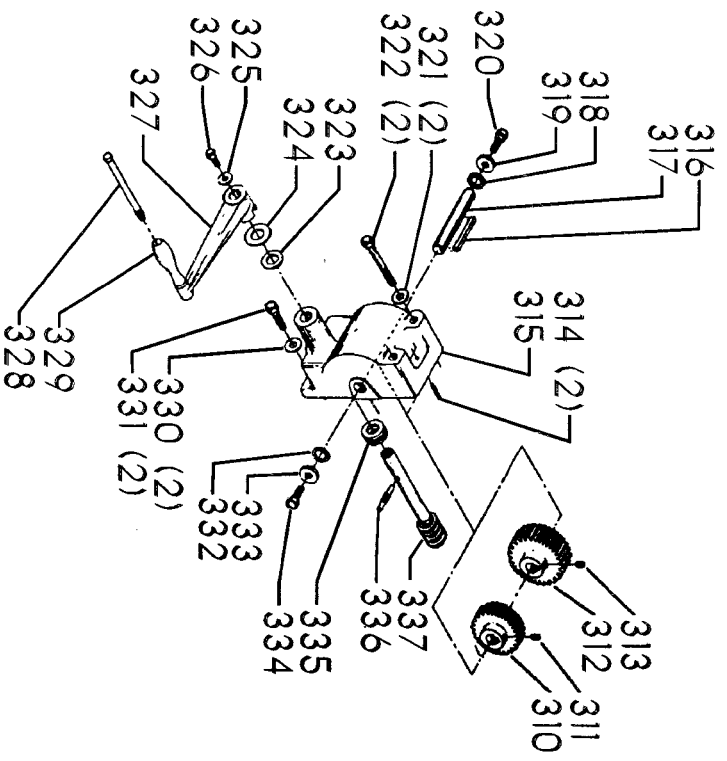

ITEMS ILLUSTRATED BELOW FOR USE WITH EARLY MODELS ONLY

Parts List for 70-377 Type 1

Item Number	Part Number	Description	Qty Required
1	402060545006	REAR GUARD	1
2	000000-00	No Longer Available	4
2	402007520001	WARNING LABEL	1
3	902030502974	SPEED NUT	6
4	402060315003	SHIELD	1
5	000000-00	No Longer Available	2
6	1200248	SHIFTER BRACKET ASSY	1
6	1200248	SHIFTER BRACKET ASSY	1
7	000000-00	No Longer Available	1
8	920040205384	BEARING	1
9	1200865	SPECIAL BOLT	1
10	1200219	ROD	1
11	906855S	CLIP	2
12	904150107008	RING	1
13	402041065010	SHAFT	1
14	927010102633	KEY	1
15	402040195001	CAM	1
16	1200266	SPEED CONTROL SCREW	2
17	489191-00	HEX NUT	2
18	402060545004	FRONT GUARD	1
19	901051931196	SCREW	4
20	901064502250S	DRIVE SCREW	4
21	402060370006	DIAL PLATE	1
22	1200225	PLUG	1
23	901041501111	SET SCREW	1
24	1202610	ROD ASSY	2
25	000000-00	No Longer Available	2

Parts List for 70-377 Type 1

Item Number	Part Number	Description	Qty Required
25	1641138	KNOB	2
26	402040755003	POINTER	1
27	1200224	HUB	1
28	928010413355	COIL SPRING	1
29	901041900225S	SET SCREW	1
30	1200296	MOTOR PLATE ASSY	1
31	000000-00	No Longer Available	4
32	902030002951	SPEED NUT	4
33	901010600649S	CAP SCREW	2
34	902030002951	SPEED NUT	2
35	902010101300S	HEX NUT	4
36	904010101620S	WASHER	4
40	901020100512	MACHINE SCREW	1
41	429010040004	CABLE CLAMP	1
42	901010600605	CAP SCREW	1
43	401040315005	COVER PLATE	4
44	904010101620S	WASHER	4
45	901010619534	BOLT	1
46	905010102718	ROLL PIN	1
47	1200228	COLUMN CLAMP	1
48	000000-00	No Longer Available	1
49	000000-00	No Longer Available	1
50	902010101300S	HEX NUT	2
51	000000-00	No Longer Available	2
52	906485S	SCREW	2
53	906482S	SPEED NUT	2
54	402060575001	HEAD	1