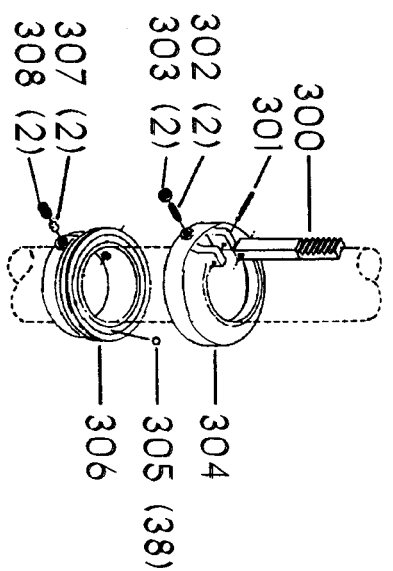

ITEMS ILLUSTRATED BELOW FOR USE WITH EARLY MODELS ONLY

Parts List for 70-377 Type 1

Item Number	Part Number	Description	Qty Required
1	402060545006	REAR GUARD	1
2	000000-00	No Longer Available	4
2	402007520001	WARNING LABEL	1
3	902030502974	SPEED NUT	6
4	402060315003	SHIELD	1
5	000000-00	No Longer Available	2
6	1200248	SHIFTER BRACKET ASSY	1
6	1200248	SHIFTER BRACKET ASSY	1
7	000000-00	No Longer Available	1
8	920040205384	BEARING	1
9	1200865	SPECIAL BOLT	1
10	1200219	ROD	1
11	906855S	CLIP	2
12	904150107008	RING	1
13	402041065010	SHAFT	1
14	927010102633	KEY	1
15	402040195001	CAM	1
16	1200266	SPEED CONTROL SCREW	2
17	489191-00	HEX NUT	2
18	402060545004	FRONT GUARD	1
19	901051931196	SCREW	4
20	901064502250S	DRIVE SCREW	4
21	402060370006	DIAL PLATE	1
22	1200225	PLUG	1
23	901041501111	SET SCREW	1
24	1202610	ROD ASSY	2
25	000000-00	No Longer Available	2

Parts List for 70-377 Type 1

Item Number	Part Number	Description	Qty Required
25	1641138	KNOB	2
26	402040755003	POINTER	1
27	1200224	HUB	1
28	928010413355	COIL SPRING	1
29	901041900225S	SET SCREW	1
30	1200296	MOTOR PLATE ASSY	1
31	000000-00	No Longer Available	4
32	902030002951	SPEED NUT	4
33	901010600649S	CAP SCREW	2
34	902030002951	SPEED NUT	2
35	902010101300S	HEX NUT	4
36	904010101620S	WASHER	4
40	901020100512	MACHINE SCREW	1
41	429010040004	CABLE CLAMP	1
42	901010600605	CAP SCREW	1
43	401040315005	COVER PLATE	4
44	904010101620S	WASHER	4
45	901010619534	BOLT	1
46	905010102718	ROLL PIN	1
47	1200228	COLUMN CLAMP	1
48	000000-00	No Longer Available	1
49	000000-00	No Longer Available	1
50	902010101300S	HEX NUT	2
51	000000-00	No Longer Available	2
52	906485S	SCREW	2
53	906482S	SPEED NUT	2
54	402060575001	HEAD	1