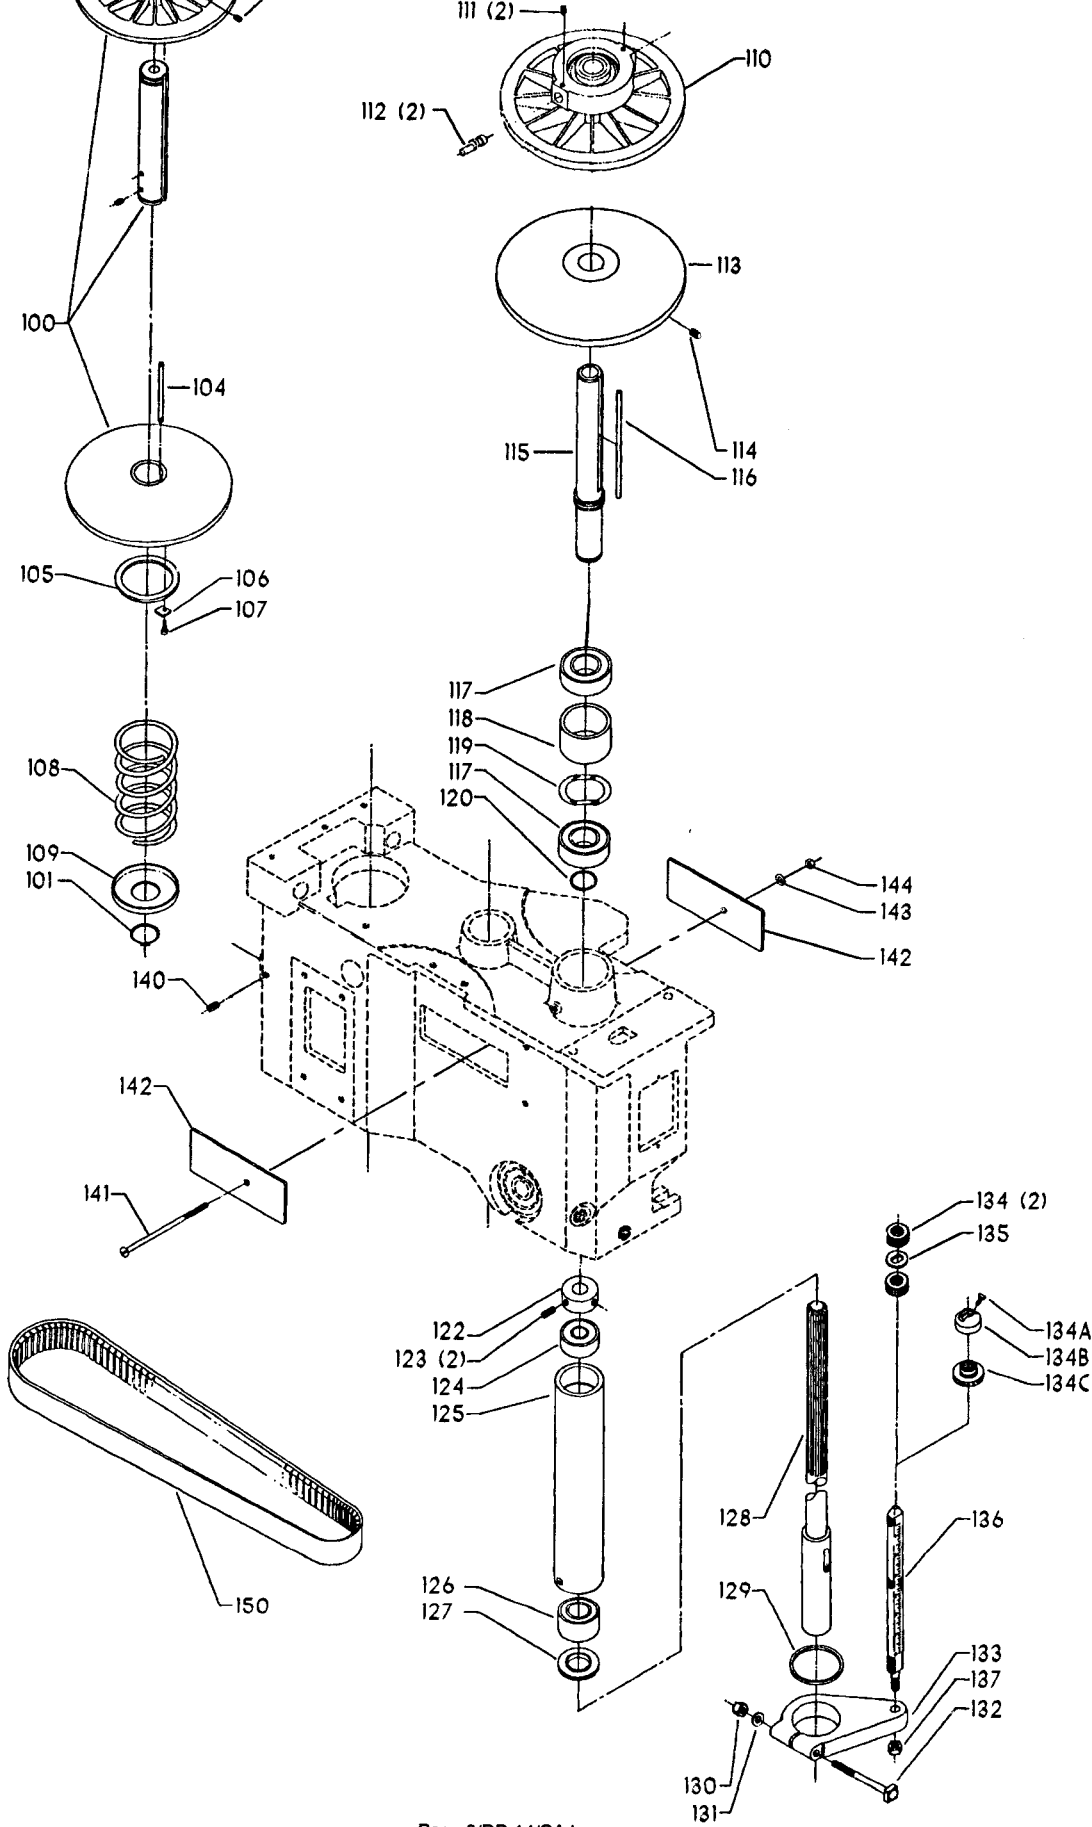

ITEMS ILLUSTRATED BELOW FOR USE WITH EARLY MODELS ONLY

Parts List for 70-377 Type 1

Item Number	Part Number	Description	Qty Required
1	402060545006	REAR GUARD	1
2	000000-00	No Longer Available	4
2	402007520001	WARNING LABEL	1
3	902030502974	SPEED NUT	6
4	402060315003	SHIELD	1
5	000000-00	No Longer Available	2
6	1200248	SHIFTER BRACKET ASSY	1
6	1200248	SHIFTER BRACKET ASSY	1
7	000000-00	No Longer Available	1
8	920040205384	BEARING	1
9	1200865	SPECIAL BOLT	1
10	1200219	ROD	1
11	906855S	CLIP	2
12	904150107008	RING	1
13	402041065010	SHAFT	1
14	927010102633	KEY	1
15	402040195001	CAM	1
16	1200266	SPEED CONTROL SCREW	2
17	489191-00	HEX NUT	2
18	402060545004	FRONT GUARD	1
19	901051931196	SCREW	4
20	901064502250S	DRIVE SCREW	4
21	402060370006	DIAL PLATE	1
22	1200225	PLUG	1
23	901041501111	SET SCREW	1
24	1202610	ROD ASSY	2
25	000000-00	No Longer Available	2

Parts List for 70-377 Type 1

Item Number	Part Number	Description	Qty Required
25	1641138	KNOB	2
26	402040755003	POINTER	1
27	1200224	HUB	1
28	928010413355	COIL SPRING	1
29	901041900225S	SET SCREW	1
30	1200296	MOTOR PLATE ASSY	1
31	000000-00	No Longer Available	4
32	902030002951	SPEED NUT	4
33	901010600649S	CAP SCREW	2
34	902030002951	SPEED NUT	2
35	902010101300S	HEX NUT	4
36	904010101620S	WASHER	4
40	901020100512	MACHINE SCREW	1
41	429010040004	CABLE CLAMP	1
42	901010600605	CAP SCREW	1
43	401040315005	COVER PLATE	4
44	904010101620S	WASHER	4
45	901010619534	BOLT	1
46	905010102718	ROLL PIN	1
47	1200228	COLUMN CLAMP	1
48	000000-00	No Longer Available	1
49	000000-00	No Longer Available	1
50	902010101300S	HEX NUT	2
51	000000-00	No Longer Available	2
52	906485S	SCREW	2
53	906482S	SPEED NUT	2
54	402060575001	HEAD	1