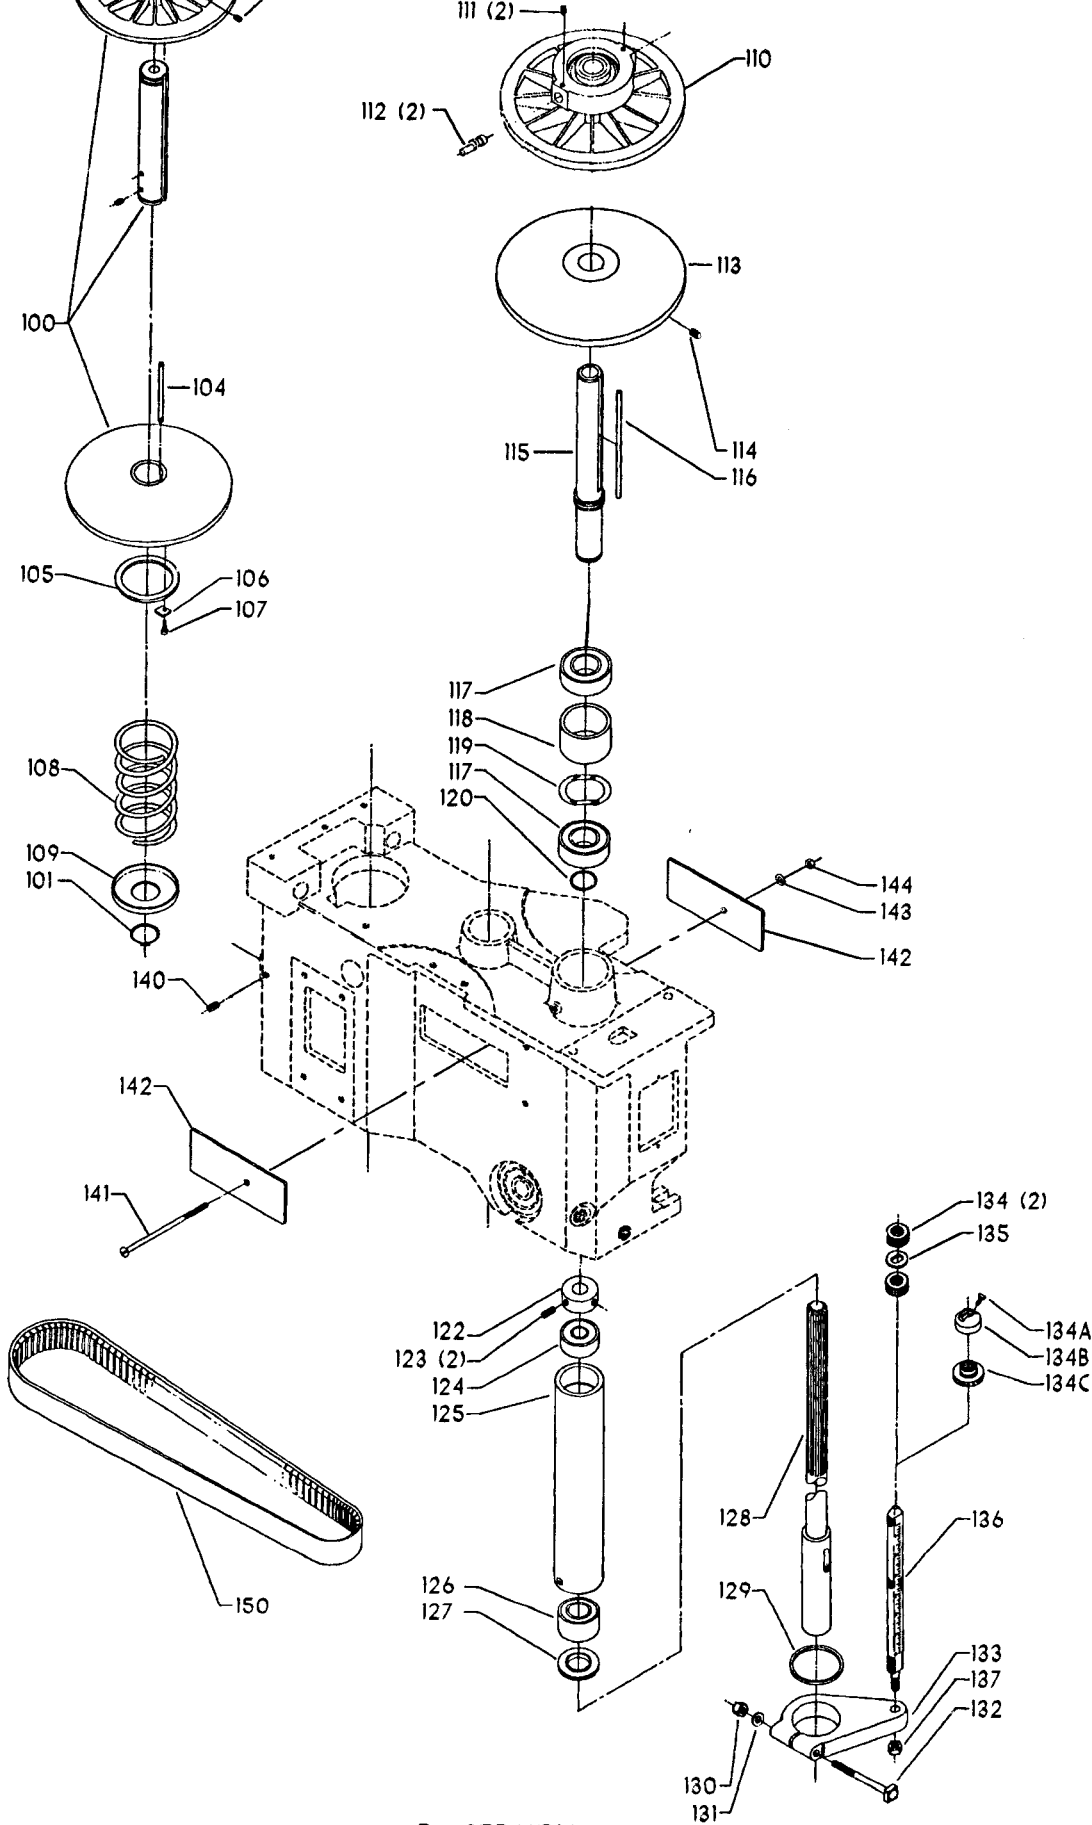

ITEMS ILLUSTRATED BELOW FOR USE WITH EARLY MODELS ONLY

20-660 TILT TABLE

Parts List for 70-376 Type 1

Item Number	Part Number	Description	Qty Required
1	402060545006	REAR GUARD	1
2	000000-00	No Longer Available	4
2	402007520001	WARNING LABEL	1
3	902030502974	SPEED NUT	6
4	402060315003	SHIELD	1
5	000000-00	No Longer Available	2
6	1200248	SHIFTER BRACKET ASSY	1
6	1200248	SHIFTER BRACKET ASSY	1
7	000000-00	No Longer Available	1
8	920040205384	BEARING	1
9	1200865	SPECIAL BOLT	1
10	1200219	ROD	1
11	906855S	CLIP	2
12	904150107008	RING	1
13	402041065010	SHAFT	1
14	927010102633	KEY	1
15	402040195001	CAM	1
16	1200266	SPEED CONTROL SCREW	2
17	489191-00	HEX NUT	2
18	402060545004	FRONT GUARD	1
19	901051931196	SCREW	4
20	901064502250S	DRIVE SCREW	4
21	402060370006	DIAL PLATE	1
22	1200225	PLUG	1
23	901041501111	SET SCREW	1
24	1202610	ROD ASSY	2
25	000000-00	No Longer Available	2

Parts List for 70-376 Type 1

Item Number	Part Number	Description	Qty Required
25	1641138	KNOB	2
26	402040755003	POINTER	1
27	1200224	HUB	1
28	928010413355	COIL SPRING	1
29	901041900225S	SET SCREW	1
30	1200296	MOTOR PLATE ASSY	1
31	000000-00	No Longer Available	4
32	902030002951	SPEED NUT	4
33	901010600649S	CAP SCREW	2
34	902030002951	SPEED NUT	2
35	902010101300S	HEX NUT	4
36	904010101620S	WASHER	4
40	901020100512	MACHINE SCREW	1
41	429010040004	CABLE CLAMP	1
42	901010600605	CAP SCREW	1
43	401040315005	COVER PLATE	4
44	904010101620S	WASHER	4
45	901010619534	BOLT	1
46	905010102718	ROLL PIN	1
47	1200228	COLUMN CLAMP	1
48	000000-00	No Longer Available	1
49	000000-00	No Longer Available	1
50	902010101300S	HEX NUT	2
51	000000-00	No Longer Available	2
52	906485S	SCREW	2
53	906482S	SPEED NUT	2
54	402060575001	HEAD	1