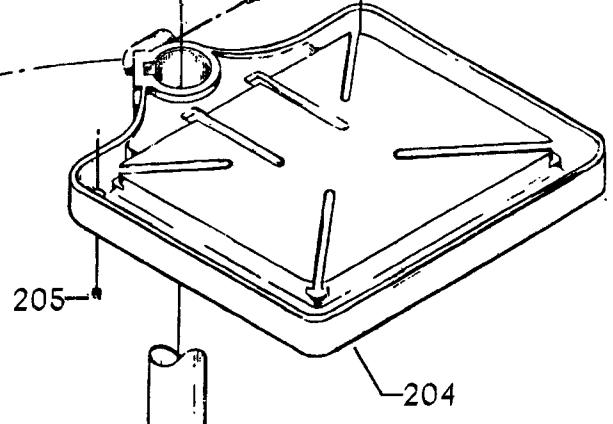

ITEMS ILLUSTRATED BELOW FOR USE WITH EARLY MODELS ONLY

20-660 TILT TABLE

Parts List for 70-376 Type 1

Item Number	Part Number	Description	Qty Required
1	402060545006	REAR GUARD	1
2	000000-00	No Longer Available	4
2	402007520001	WARNING LABEL	1
3	902030502974	SPEED NUT	6
4	402060315003	SHIELD	1
5	000000-00	No Longer Available	2
6	1200248	SHIFTER BRACKET ASSY	1
6	1200248	SHIFTER BRACKET ASSY	1
7	000000-00	No Longer Available	1
8	920040205384	BEARING	1
9	1200865	SPECIAL BOLT	1
10	1200219	ROD	1
11	906855S	CLIP	2
12	904150107008	RING	1
13	402041065010	SHAFT	1
14	927010102633	KEY	1
15	402040195001	CAM	1
16	1200266	SPEED CONTROL SCREW	2
17	489191-00	HEX NUT	2
18	402060545004	FRONT GUARD	1
19	901051931196	SCREW	4
20	901064502250S	DRIVE SCREW	4
21	402060370006	DIAL PLATE	1
22	1200225	PLUG	1
23	901041501111	SET SCREW	1
24	1202610	ROD ASSY	2
25	000000-00	No Longer Available	2

Parts List for 70-376 Type 1

Item Number	Part Number	Description	Qty Required
25	1641138	KNOB	2
26	402040755003	POINTER	1
27	1200224	HUB	1
28	928010413355	COIL SPRING	1
29	901041900225S	SET SCREW	1
30	1200296	MOTOR PLATE ASSY	1
31	000000-00	No Longer Available	4
32	902030002951	SPEED NUT	4
33	901010600649S	CAP SCREW	2
34	902030002951	SPEED NUT	2
35	902010101300S	HEX NUT	4
36	904010101620S	WASHER	4
40	901020100512	MACHINE SCREW	1
41	429010040004	CABLE CLAMP	1
42	901010600605	CAP SCREW	1
43	401040315005	COVER PLATE	4
44	904010101620S	WASHER	4
45	901010619534	BOLT	1
46	905010102718	ROLL PIN	1
47	1200228	COLUMN CLAMP	1
48	000000-00	No Longer Available	1
49	000000-00	No Longer Available	1
50	902010101300S	HEX NUT	2
51	000000-00	No Longer Available	2
52	906485S	SCREW	2
53	906482S	SPEED NUT	2
54	402060575001	HEAD	1