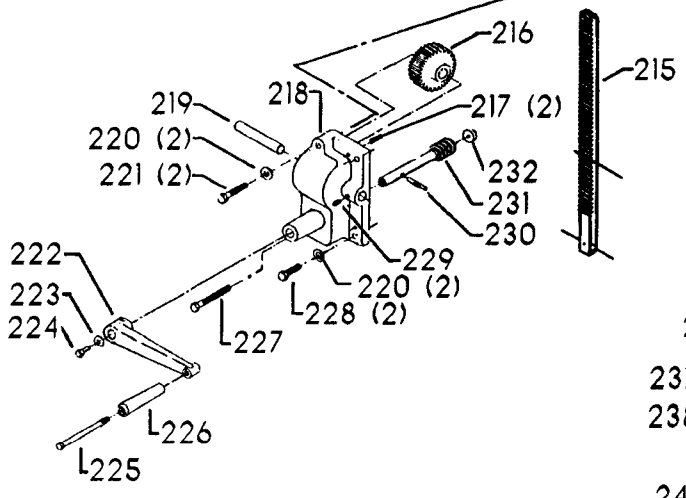

ITEMS ILLUSTRATED BELOW FOR USE WITH EARLY MODELS ONLY

20-660 TILT TABLE

Parts List for 70-376 Type 1

Item Number	Part Number	Description	Qty Required
1	402060545006	REAR GUARD	1
2	000000-00	No Longer Available	4
2	402007520001	WARNING LABEL	1
3	902030502974	SPEED NUT	6
4	402060315003	SHIELD	1
5	000000-00	No Longer Available	2
6	1200248	SHIFTER BRACKET ASSY	1
6	1200248	SHIFTER BRACKET ASSY	1
7	000000-00	No Longer Available	1
8	920040205384	BEARING	1
9	1200865	SPECIAL BOLT	1
10	1200219	ROD	1
11	906855S	CLIP	2
12	904150107008	RING	1
13	402041065010	SHAFT	1
14	927010102633	KEY	1
15	402040195001	CAM	1
16	1200266	SPEED CONTROL SCREW	2
17	489191-00	HEX NUT	2
18	402060545004	FRONT GUARD	1
19	901051931196	SCREW	4
20	901064502250S	DRIVE SCREW	4
21	402060370006	DIAL PLATE	1
22	1200225	PLUG	1
23	901041501111	SET SCREW	1
24	1202610	ROD ASSY	2
25	000000-00	No Longer Available	2

Parts List for 70-376 Type 1

Item Number	Part Number	Description	Qty Required
25	1641138	KNOB	2
26	402040755003	POINTER	1
27	1200224	HUB	1
28	928010413355	COIL SPRING	1
29	901041900225S	SET SCREW	1
30	1200296	MOTOR PLATE ASSY	1
31	000000-00	No Longer Available	4
32	902030002951	SPEED NUT	4
33	901010600649S	CAP SCREW	2
34	902030002951	SPEED NUT	2
35	902010101300S	HEX NUT	4
36	904010101620S	WASHER	4
40	901020100512	MACHINE SCREW	1
41	429010040004	CABLE CLAMP	1
42	901010600605	CAP SCREW	1
43	401040315005	COVER PLATE	4
44	904010101620S	WASHER	4
45	901010619534	BOLT	1
46	905010102718	ROLL PIN	1
47	1200228	COLUMN CLAMP	1
48	000000-00	No Longer Available	1
49	000000-00	No Longer Available	1
50	902010101300S	HEX NUT	2
51	000000-00	No Longer Available	2
52	906485S	SCREW	2
53	906482S	SPEED NUT	2
54	402060575001	HEAD	1