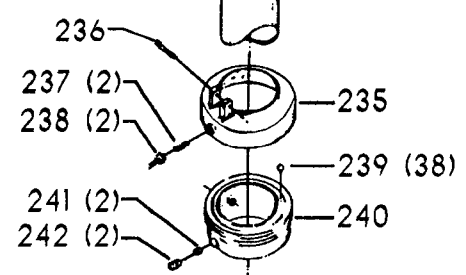

ITEMS ILLUSTRATED BELOW FOR USE WITH EARLY MODELS ONLY

20-660 TILT TABLE

Parts List for 70-376 Type 1

Item Number	Part Number	Description	Qty Required
1	402060545006	REAR GUARD	1
2	000000-00	No Longer Available	4
2	402007520001	WARNING LABEL	1
3	902030502974	SPEED NUT	6
4	402060315003	SHIELD	1
5	000000-00	No Longer Available	2
6	1200248	SHIFTER BRACKET ASSY	1
6	1200248	SHIFTER BRACKET ASSY	1
7	000000-00	No Longer Available	1
8	920040205384	BEARING	1
9	1200865	SPECIAL BOLT	1
10	1200219	ROD	1
11	906855S	CLIP	2
12	904150107008	RING	1
13	402041065010	SHAFT	1
14	927010102633	KEY	1
15	402040195001	CAM	1
16	1200266	SPEED CONTROL SCREW	2
17	489191-00	HEX NUT	2
18	402060545004	FRONT GUARD	1
19	901051931196	SCREW	4
20	901064502250S	DRIVE SCREW	4
21	402060370006	DIAL PLATE	1
22	1200225	PLUG	1
23	901041501111	SET SCREW	1
24	1202610	ROD ASSY	2
25	000000-00	No Longer Available	2

Parts List for 70-376 Type 1

Item Number	Part Number	Description	Qty Required
25	1641138	KNOB	2
26	402040755003	POINTER	1
27	1200224	HUB	1
28	928010413355	COIL SPRING	1
29	901041900225S	SET SCREW	1
30	1200296	MOTOR PLATE ASSY	1
31	000000-00	No Longer Available	4
32	902030002951	SPEED NUT	4
33	901010600649S	CAP SCREW	2
34	902030002951	SPEED NUT	2
35	902010101300S	HEX NUT	4
36	904010101620S	WASHER	4
40	901020100512	MACHINE SCREW	1
41	429010040004	CABLE CLAMP	1
42	901010600605	CAP SCREW	1
43	401040315005	COVER PLATE	4
44	904010101620S	WASHER	4
45	901010619534	BOLT	1
46	905010102718	ROLL PIN	1
47	1200228	COLUMN CLAMP	1
48	000000-00	No Longer Available	1
49	000000-00	No Longer Available	1
50	902010101300S	HEX NUT	2
51	000000-00	No Longer Available	2
52	906485S	SCREW	2
53	906482S	SPEED NUT	2
54	402060575001	HEAD	1