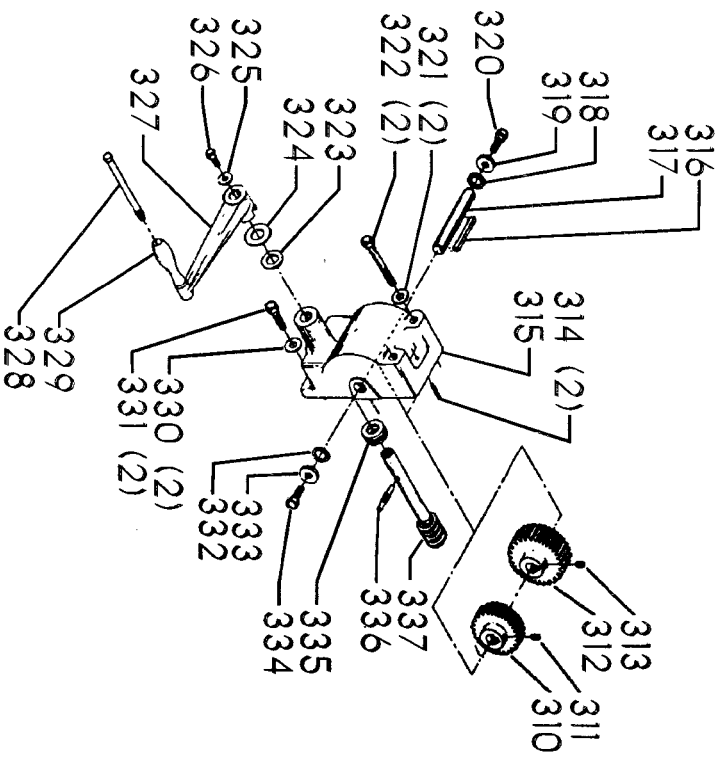

ITEMS ILLUSTRATED BELOW FOR USE WITH EARLY MODELS ONLY

20-660 TILT TABLE

Parts List for 70-376 Type 1

Item Number	Part Number	Description	Qty Required
1	402060545006	REAR GUARD	1
2	000000-00	No Longer Available	4
2	402007520001	WARNING LABEL	1
3	902030502974	SPEED NUT	6
4	402060315003	SHIELD	1
5	000000-00	No Longer Available	2
6	1200248	SHIFTER BRACKET ASSY	1
6	1200248	SHIFTER BRACKET ASSY	1
7	000000-00	No Longer Available	1
8	920040205384	BEARING	1
9	1200865	SPECIAL BOLT	1
10	1200219	ROD	1
11	906855S	CLIP	2
12	904150107008	RING	1
13	402041065010	SHAFT	1
14	927010102633	KEY	1
15	402040195001	CAM	1
16	1200266	SPEED CONTROL SCREW	2
17	489191-00	HEX NUT	2
18	402060545004	FRONT GUARD	1
19	901051931196	SCREW	4
20	901064502250S	DRIVE SCREW	4
21	402060370006	DIAL PLATE	1
22	1200225	PLUG	1
23	901041501111	SET SCREW	1
24	1202610	ROD ASSY	2
25	000000-00	No Longer Available	2

Parts List for 70-376 Type 1

Item Number	Part Number	Description	Qty Required
25	1641138	KNOB	2
26	402040755003	POINTER	1
27	1200224	HUB	1
28	928010413355	COIL SPRING	1
29	901041900225S	SET SCREW	1
30	1200296	MOTOR PLATE ASSY	1
31	000000-00	No Longer Available	4
32	902030002951	SPEED NUT	4
33	901010600649S	CAP SCREW	2
34	902030002951	SPEED NUT	2
35	902010101300S	HEX NUT	4
36	904010101620S	WASHER	4
40	901020100512	MACHINE SCREW	1
41	429010040004	CABLE CLAMP	1
42	901010600605	CAP SCREW	1
43	401040315005	COVER PLATE	4
44	904010101620S	WASHER	4
45	901010619534	BOLT	1
46	905010102718	ROLL PIN	1
47	1200228	COLUMN CLAMP	1
48	000000-00	No Longer Available	1
49	000000-00	No Longer Available	1
50	902010101300S	HEX NUT	2
51	000000-00	No Longer Available	2
52	906485S	SCREW	2
53	906482S	SPEED NUT	2
54	402060575001	HEAD	1