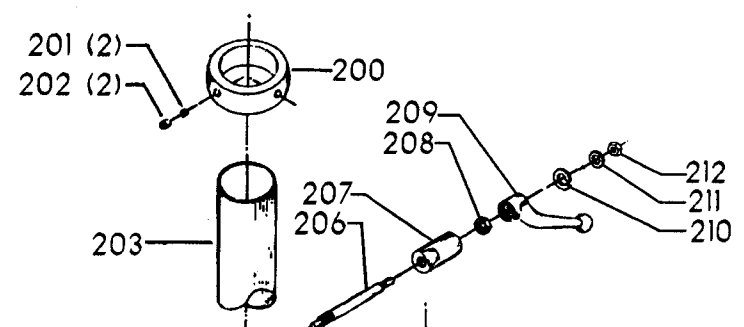

ITEMS ILLUSTRATED BELOW FOR USE WITH EARLY MODELS ONLY

20-660 TILT TABLE

Parts List for 70-376 Type 1

Item Number	Part Number	Description	Qty Required
1	402060545006	REAR GUARD	1
2	000000-00	No Longer Available	4
2	402007520001	WARNING LABEL	1
3	902030502974	SPEED NUT	6
4	402060315003	SHIELD	1
5	000000-00	No Longer Available	2
6	1200248	SHIFTER BRACKET ASSY	1
6	1200248	SHIFTER BRACKET ASSY	1
7	000000-00	No Longer Available	1
8	920040205384	BEARING	1
9	1200865	SPECIAL BOLT	1
10	1200219	ROD	1
11	906855S	CLIP	2
12	904150107008	RING	1
13	402041065010	SHAFT	1
14	927010102633	KEY	1
15	402040195001	CAM	1
16	1200266	SPEED CONTROL SCREW	2
17	489191-00	HEX NUT	2
18	402060545004	FRONT GUARD	1
19	901051931196	SCREW	4
20	901064502250S	DRIVE SCREW	4
21	402060370006	DIAL PLATE	1
22	1200225	PLUG	1
23	901041501111	SET SCREW	1
24	1202610	ROD ASSY	2
25	000000-00	No Longer Available	2

Parts List for 70-376 Type 1

Item Number	Part Number	Description	Qty Required
25	1641138	KNOB	2
26	402040755003	POINTER	1
27	1200224	HUB	1
28	928010413355	COIL SPRING	1
29	901041900225S	SET SCREW	1
30	1200296	MOTOR PLATE ASSY	1
31	000000-00	No Longer Available	4
32	902030002951	SPEED NUT	4
33	901010600649S	CAP SCREW	2
34	902030002951	SPEED NUT	2
35	902010101300S	HEX NUT	4
36	904010101620S	WASHER	4
40	901020100512	MACHINE SCREW	1
41	429010040004	CABLE CLAMP	1
42	901010600605	CAP SCREW	1
43	401040315005	COVER PLATE	4
44	904010101620S	WASHER	4
45	901010619534	BOLT	1
46	905010102718	ROLL PIN	1
47	1200228	COLUMN CLAMP	1
48	000000-00	No Longer Available	1
49	000000-00	No Longer Available	1
50	902010101300S	HEX NUT	2
51	000000-00	No Longer Available	2
52	906485S	SCREW	2
53	906482S	SPEED NUT	2
54	402060575001	HEAD	1