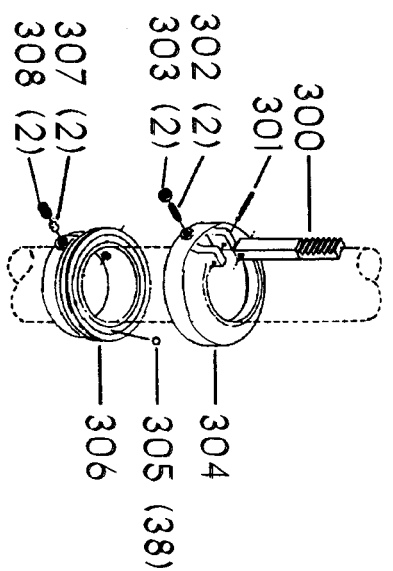

ITEMS ILLUSTRATED BELOW FOR USE WITH EARLY MODELS ONLY

20-660 TILT TABLE

Parts List for 70-376 Type 1

Item Number	Part Number	Description	Qty Required
1	402060545006	REAR GUARD	1
2	000000-00	No Longer Available	4
2	402007520001	WARNING LABEL	1
3	902030502974	SPEED NUT	6
4	402060315003	SHIELD	1
5	000000-00	No Longer Available	2
6	1200248	SHIFTER BRACKET ASSY	1
6	1200248	SHIFTER BRACKET ASSY	1
7	000000-00	No Longer Available	1
8	920040205384	BEARING	1
9	1200865	SPECIAL BOLT	1
10	1200219	ROD	1
11	906855S	CLIP	2
12	904150107008	RING	1
13	402041065010	SHAFT	1
14	927010102633	KEY	1
15	402040195001	CAM	1
16	1200266	SPEED CONTROL SCREW	2
17	489191-00	HEX NUT	2
18	402060545004	FRONT GUARD	1
19	901051931196	SCREW	4
20	901064502250S	DRIVE SCREW	4
21	402060370006	DIAL PLATE	1
22	1200225	PLUG	1
23	901041501111	SET SCREW	1
24	1202610	ROD ASSY	2
25	000000-00	No Longer Available	2

Parts List for 70-376 Type 1

Item Number	Part Number	Description	Qty Required
25	1641138	KNOB	2
26	402040755003	POINTER	1
27	1200224	HUB	1
28	928010413355	COIL SPRING	1
29	901041900225S	SET SCREW	1
30	1200296	MOTOR PLATE ASSY	1
31	000000-00	No Longer Available	4
32	902030002951	SPEED NUT	4
33	901010600649S	CAP SCREW	2
34	902030002951	SPEED NUT	2
35	902010101300S	HEX NUT	4
36	904010101620S	WASHER	4
40	901020100512	MACHINE SCREW	1
41	429010040004	CABLE CLAMP	1
42	901010600605	CAP SCREW	1
43	401040315005	COVER PLATE	4
44	904010101620S	WASHER	4
45	901010619534	BOLT	1
46	905010102718	ROLL PIN	1
47	1200228	COLUMN CLAMP	1
48	000000-00	No Longer Available	1
49	000000-00	No Longer Available	1
50	902010101300S	HEX NUT	2
51	000000-00	No Longer Available	2
52	906485S	SCREW	2
53	906482S	SPEED NUT	2
54	402060575001	HEAD	1