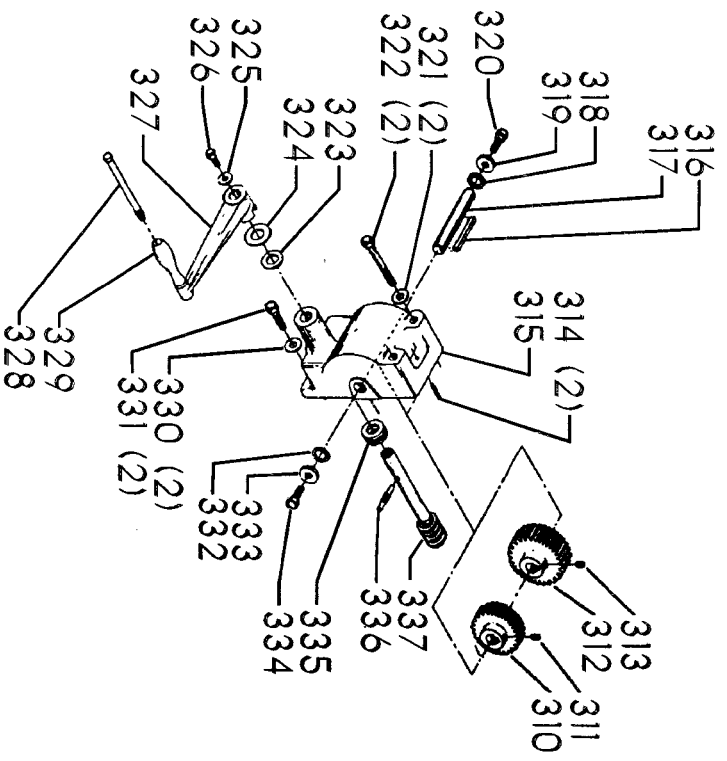

## Parts List for 70-373 Type 1

Item Number	Part Number	Description	Qty Required
1	402060545006	REAR GUARD	1
2	000000-00	No Longer Available	4
2	402007520001	WARNING LABEL	1
3	902030502974	SPEED NUT	6
4	402060315003	SHIELD	1
5	000000-00	No Longer Available	2
6	1200248	SHIFTER BRACKET ASSY	1
6	1200248	SHIFTER BRACKET ASSY	1
7	000000-00	No Longer Available	1
8	920040205384	BEARING	1
9	1200865	SPECIAL BOLT	1
10	1200219	ROD	1
11	906855S	CLIP	2
12	904150107008	RING	1
13	402041065010	SHAFT	1
14	927010102633	KEY	1
15	402040195001	CAM	1
16	1200266	SPEED CONTROL SCREW	2
17	489191-00	HEX NUT	2
18	402060545004	FRONT GUARD	1
19	901051931196	SCREW	4
20	901064502250S	DRIVE SCREW	4
21	402060370006	DIAL PLATE	1
22	1200225	PLUG	1
23	901041501111	SET SCREW	1
24	1202610	ROD ASSY	2
25	000000-00	No Longer Available	2

## Parts List for 70-373 Type 1

Item Number	Part Number	Description	Qty Required
25	1641138	KNOB	2
26	402040755003	POINTER	1
27	1200224	HUB	1
28	928010413355	COIL SPRING	1
29	901041900225S	SET SCREW	1
30	1200296	MOTOR PLATE ASSY	1
31	000000-00	No Longer Available	4
32	902030002951	SPEED NUT	4
33	901010600649S	CAP SCREW	2
34	902030002951	SPEED NUT	2
35	902010101300S	HEX NUT	4
36	904010101620S	WASHER	4
40	901020100512	MACHINE SCREW	1
41	429010040004	CABLE CLAMP	1
42	901010600605	CAP SCREW	1
43	401040315005	COVER PLATE	4
44	904010101620S	WASHER	4
45	901010619534	BOLT	1
46	905010102718	ROLL PIN	1
47	1200228	COLUMN CLAMP	1
48	000000-00	No Longer Available	1
49	000000-00	No Longer Available	1
50	902010101300S	HEX NUT	2
51	000000-00	No Longer Available	2
52	906485S	SCREW	2
53	906482S	SPEED NUT	2
54	402060575001	HEAD	1