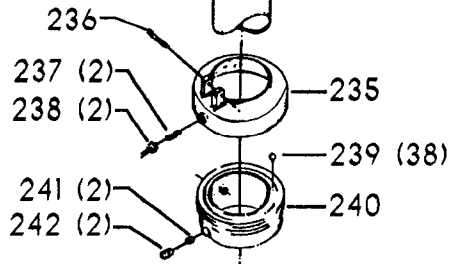

## Parts List for 70-373 Type 1

Item Number	Part Number	Description	Qty Required
1	402060545006	REAR GUARD	1
2	000000-00	No Longer Available	4
2	402007520001	WARNING LABEL	1
3	902030502974	SPEED NUT	6
4	402060315003	SHIELD	1
5	000000-00	No Longer Available	2
6	1200248	SHIFTER BRACKET ASSY	1
6	1200248	SHIFTER BRACKET ASSY	1
7	000000-00	No Longer Available	1
8	920040205384	BEARING	1
9	1200865	SPECIAL BOLT	1
10	1200219	ROD	1
11	906855S	CLIP	2
12	904150107008	RING	1
13	402041065010	SHAFT	1
14	927010102633	KEY	1
15	402040195001	CAM	1
16	1200266	SPEED CONTROL SCREW	2
17	489191-00	HEX NUT	2
18	402060545004	FRONT GUARD	1
19	901051931196	SCREW	4
20	901064502250S	DRIVE SCREW	4
21	402060370006	DIAL PLATE	1
22	1200225	PLUG	1
23	901041501111	SET SCREW	1
24	1202610	ROD ASSY	2
25	000000-00	No Longer Available	2

## Parts List for 70-373 Type 1

Item Number	Part Number	Description	Qty Required
25	1641138	KNOB	2
26	402040755003	POINTER	1
27	1200224	HUB	1
28	928010413355	COIL SPRING	1
29	901041900225S	SET SCREW	1
30	1200296	MOTOR PLATE ASSY	1
31	000000-00	No Longer Available	4
32	902030002951	SPEED NUT	4
33	901010600649S	CAP SCREW	2
34	902030002951	SPEED NUT	2
35	902010101300S	HEX NUT	4
36	904010101620S	WASHER	4
40	901020100512	MACHINE SCREW	1
41	429010040004	CABLE CLAMP	1
42	901010600605	CAP SCREW	1
43	401040315005	COVER PLATE	4
44	904010101620S	WASHER	4
45	901010619534	BOLT	1
46	905010102718	ROLL PIN	1
47	1200228	COLUMN CLAMP	1
48	000000-00	No Longer Available	1
49	000000-00	No Longer Available	1
50	902010101300S	HEX NUT	2
51	000000-00	No Longer Available	2
52	906485S	SCREW	2
53	906482S	SPEED NUT	2
54	402060575001	HEAD	1