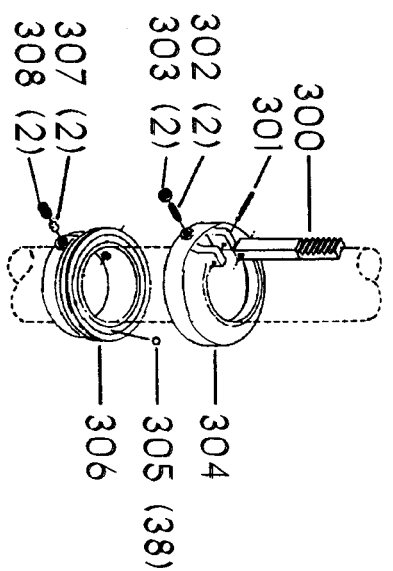

## Parts List for 70-373 Type 1

Item Number	Part Number	Description	Qty Required
1	402060545006	REAR GUARD	1
2	000000-00	No Longer Available	4
2	402007520001	WARNING LABEL	1
3	902030502974	SPEED NUT	6
4	402060315003	SHIELD	1
5	000000-00	No Longer Available	2
6	1200248	SHIFTER BRACKET ASSY	1
6	1200248	SHIFTER BRACKET ASSY	1
7	000000-00	No Longer Available	1
8	920040205384	BEARING	1
9	1200865	SPECIAL BOLT	1
10	1200219	ROD	1
11	906855S	CLIP	2
12	904150107008	RING	1
13	402041065010	SHAFT	1
14	927010102633	KEY	1
15	402040195001	CAM	1
16	1200266	SPEED CONTROL SCREW	2
17	489191-00	HEX NUT	2
18	402060545004	FRONT GUARD	1
19	901051931196	SCREW	4
20	901064502250S	DRIVE SCREW	4
21	402060370006	DIAL PLATE	1
22	1200225	PLUG	1
23	901041501111	SET SCREW	1
24	1202610	ROD ASSY	2
25	000000-00	No Longer Available	2

## Parts List for 70-373 Type 1

Item Number	Part Number	Description	Qty Required
25	1641138	KNOB	2
26	402040755003	POINTER	1
27	1200224	HUB	1
28	928010413355	COIL SPRING	1
29	901041900225S	SET SCREW	1
30	1200296	MOTOR PLATE ASSY	1
31	000000-00	No Longer Available	4
32	902030002951	SPEED NUT	4
33	901010600649S	CAP SCREW	2
34	902030002951	SPEED NUT	2
35	902010101300S	HEX NUT	4
36	904010101620S	WASHER	4
40	901020100512	MACHINE SCREW	1
41	429010040004	CABLE CLAMP	1
42	901010600605	CAP SCREW	1
43	401040315005	COVER PLATE	4
44	904010101620S	WASHER	4
45	901010619534	BOLT	1
46	905010102718	ROLL PIN	1
47	1200228	COLUMN CLAMP	1
48	000000-00	No Longer Available	1
49	000000-00	No Longer Available	1
50	902010101300S	HEX NUT	2
51	000000-00	No Longer Available	2
52	906485S	SCREW	2
53	906482S	SPEED NUT	2
54	402060575001	HEAD	1