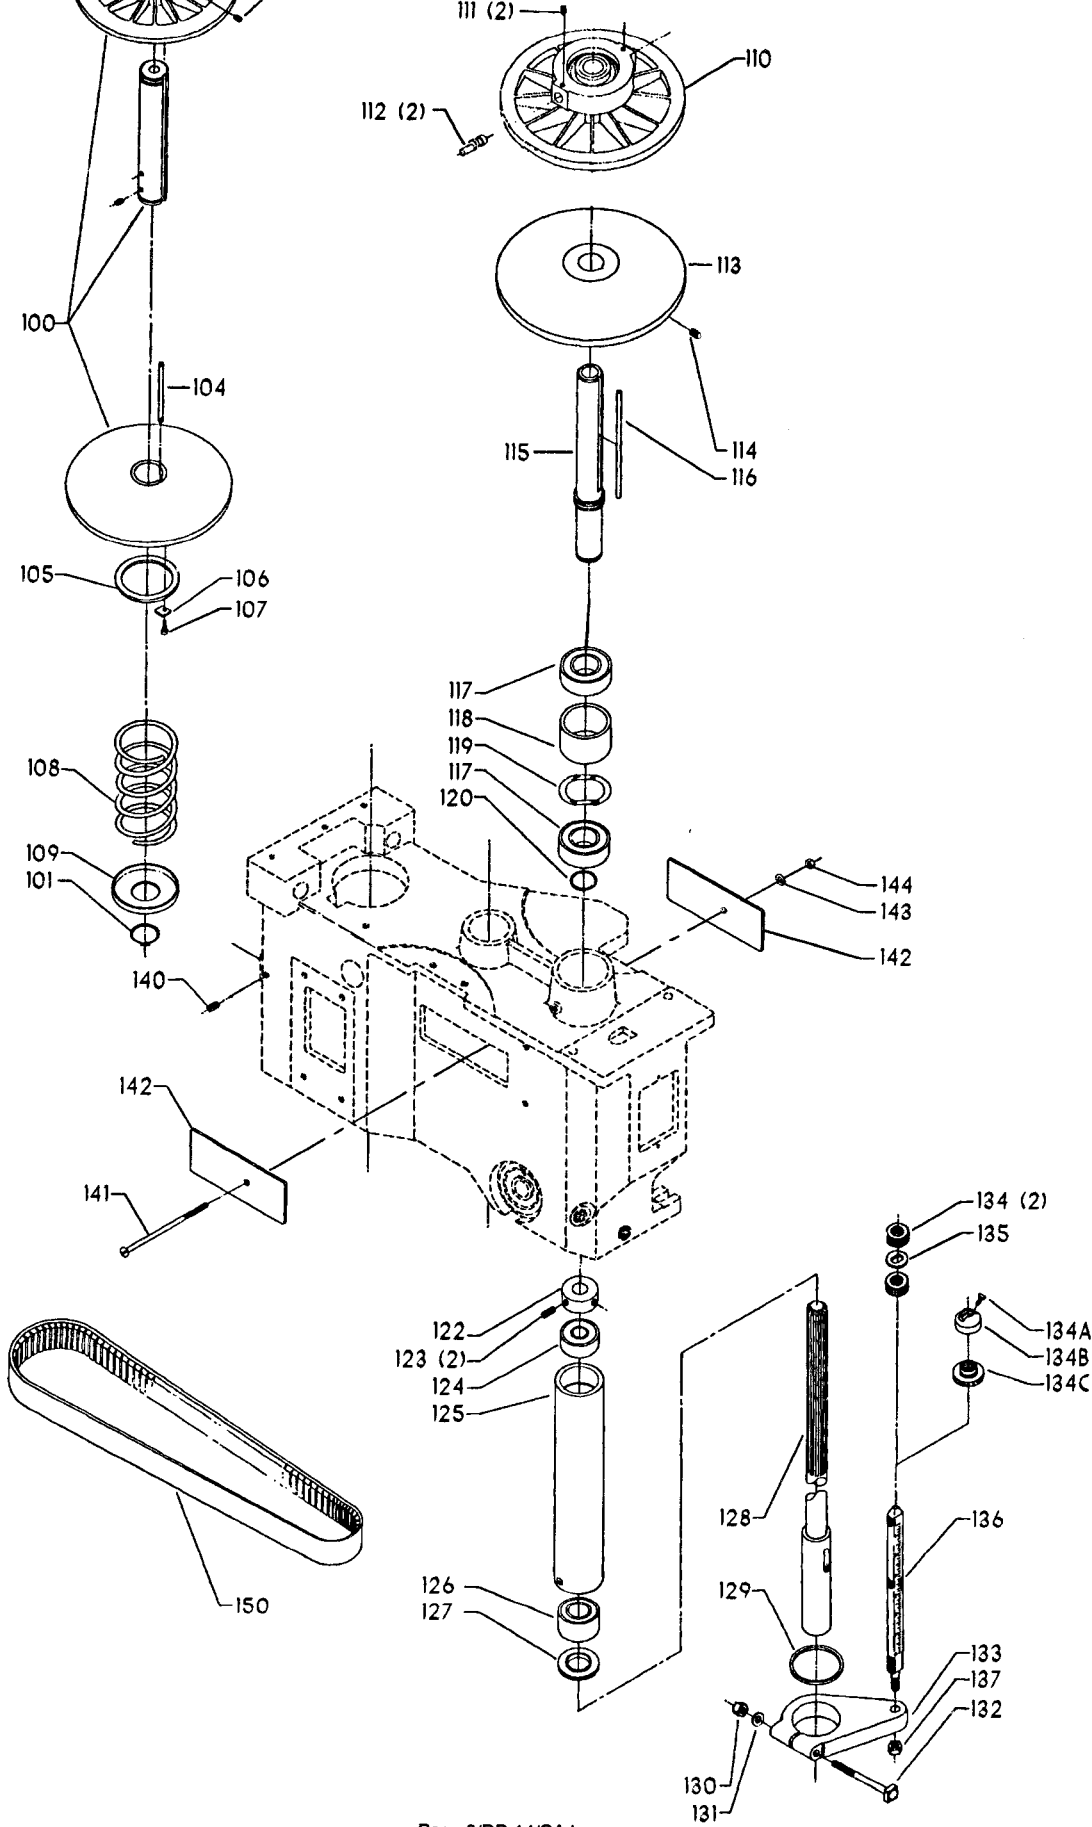

## Parts List for 70-373 Type 1

Item Number	Part Number	Description	Qty Required
1	402060545006	REAR GUARD	1
2	000000-00	No Longer Available	4
2	402007520001	WARNING LABEL	1
3	902030502974	SPEED NUT	6
4	402060315003	SHIELD	1
5	000000-00	No Longer Available	2
6	1200248	SHIFTER BRACKET ASSY	1
6	1200248	SHIFTER BRACKET ASSY	1
7	000000-00	No Longer Available	1
8	920040205384	BEARING	1
9	1200865	SPECIAL BOLT	1
10	1200219	ROD	1
11	906855S	CLIP	2
12	904150107008	RING	1
13	402041065010	SHAFT	1
14	927010102633	KEY	1
15	402040195001	CAM	1
16	1200266	SPEED CONTROL SCREW	2
17	489191-00	HEX NUT	2
18	402060545004	FRONT GUARD	1
19	901051931196	SCREW	4
20	901064502250S	DRIVE SCREW	4
21	402060370006	DIAL PLATE	1
22	1200225	PLUG	1
23	901041501111	SET SCREW	1
24	1202610	ROD ASSY	2
25	000000-00	No Longer Available	2

## Parts List for 70-373 Type 1

Item Number	Part Number	Description	Qty Required
25	1641138	KNOB	2
26	402040755003	POINTER	1
27	1200224	HUB	1
28	928010413355	COIL SPRING	1
29	901041900225S	SET SCREW	1
30	1200296	MOTOR PLATE ASSY	1
31	000000-00	No Longer Available	4
32	902030002951	SPEED NUT	4
33	901010600649S	CAP SCREW	2
34	902030002951	SPEED NUT	2
35	902010101300S	HEX NUT	4
36	904010101620S	WASHER	4
40	901020100512	MACHINE SCREW	1
41	429010040004	CABLE CLAMP	1
42	901010600605	CAP SCREW	1
43	401040315005	COVER PLATE	4
44	904010101620S	WASHER	4
45	901010619534	BOLT	1
46	905010102718	ROLL PIN	1
47	1200228	COLUMN CLAMP	1
48	000000-00	No Longer Available	1
49	000000-00	No Longer Available	1
50	902010101300S	HEX NUT	2
51	000000-00	No Longer Available	2
52	906485S	SCREW	2
53	906482S	SPEED NUT	2
54	402060575001	HEAD	1