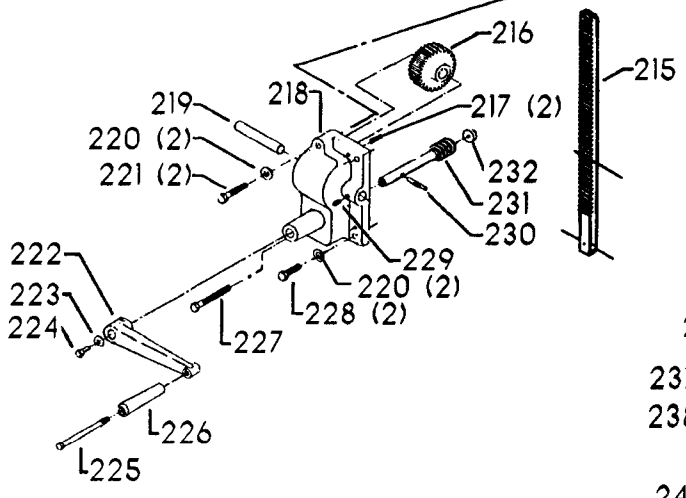

## Parts List for 70-373 Type 1

Item Number	Part Number	Description	Qty Required
1	402060545006	REAR GUARD	1
2	000000-00	No Longer Available	4
2	402007520001	WARNING LABEL	1
3	902030502974	SPEED NUT	6
4	402060315003	SHIELD	1
5	000000-00	No Longer Available	2
6	1200248	SHIFTER BRACKET ASSY	1
6	1200248	SHIFTER BRACKET ASSY	1
7	000000-00	No Longer Available	1
8	920040205384	BEARING	1
9	1200865	SPECIAL BOLT	1
10	1200219	ROD	1
11	906855S	CLIP	2
12	904150107008	RING	1
13	402041065010	SHAFT	1
14	927010102633	KEY	1
15	402040195001	CAM	1
16	1200266	SPEED CONTROL SCREW	2
17	489191-00	HEX NUT	2
18	402060545004	FRONT GUARD	1
19	901051931196	SCREW	4
20	901064502250S	DRIVE SCREW	4
21	402060370006	DIAL PLATE	1
22	1200225	PLUG	1
23	901041501111	SET SCREW	1
24	1202610	ROD ASSY	2
25	000000-00	No Longer Available	2

## Parts List for 70-373 Type 1

Item Number	Part Number	Description	Qty Required
25	1641138	KNOB	2
26	402040755003	POINTER	1
27	1200224	HUB	1
28	928010413355	COIL SPRING	1
29	901041900225S	SET SCREW	1
30	1200296	MOTOR PLATE ASSY	1
31	000000-00	No Longer Available	4
32	902030002951	SPEED NUT	4
33	901010600649S	CAP SCREW	2
34	902030002951	SPEED NUT	2
35	902010101300S	HEX NUT	4
36	904010101620S	WASHER	4
40	901020100512	MACHINE SCREW	1
41	429010040004	CABLE CLAMP	1
42	901010600605	CAP SCREW	1
43	401040315005	COVER PLATE	4
44	904010101620S	WASHER	4
45	901010619534	BOLT	1
46	905010102718	ROLL PIN	1
47	1200228	COLUMN CLAMP	1
48	000000-00	No Longer Available	1
49	000000-00	No Longer Available	1
50	902010101300S	HEX NUT	2
51	000000-00	No Longer Available	2
52	906485S	SCREW	2
53	906482S	SPEED NUT	2
54	402060575001	HEAD	1