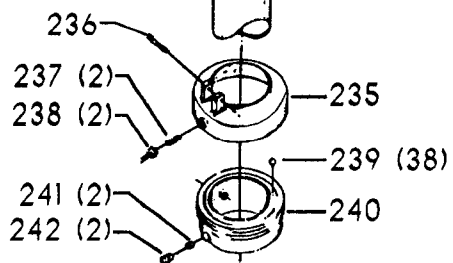

ITEMS ILLUSTRATED BELOW FOR USE WITH EARLY MODELS ONLY

Parts List for 70-372 Type 1

Item Number	Part Number	Description	Qty Required
1	402060545006	REAR GUARD	1
2	000000-00	No Longer Available	4
2	402007520001	WARNING LABEL	1
3	902030502974	SPEED NUT	6
4	402060315003	SHIELD	1
5	000000-00	No Longer Available	2
6	1200248	SHIFTER BRACKET ASSY	1
6	1200248	SHIFTER BRACKET ASSY	1
7	000000-00	No Longer Available	1
8	920040205384	BEARING	1
9	1200865	SPECIAL BOLT	1
10	1200219	ROD	1
11	906855S	CLIP	2
12	904150107008	RING	1
13	402041065010	SHAFT	1
14	927010102633	KEY	1
15	402040195001	CAM	1
16	1200266	SPEED CONTROL SCREW	2
17	489191-00	HEX NUT	2
18	402060545004	FRONT GUARD	1
19	901051931196	SCREW	4
20	901064502250S	DRIVE SCREW	4
21	402060370006	DIAL PLATE	1
22	1200225	PLUG	1
23	901041501111	SET SCREW	1
24	1202610	ROD ASSY	2
25	000000-00	No Longer Available	2

Parts List for 70-372 Type 1

Item Number	Part Number	Description	Qty Required
25	1641138	KNOB	2
26	402040755003	POINTER	1
27	1200224	HUB	1
28	928010413355	COIL SPRING	1
29	901041900225S	SET SCREW	1
30	1200296	MOTOR PLATE ASSY	1
31	000000-00	No Longer Available	4
32	902030002951	SPEED NUT	4
33	901010600649S	CAP SCREW	2
34	902030002951	SPEED NUT	2
35	902010101300S	HEX NUT	4
36	904010101620S	WASHER	4
40	901020100512	MACHINE SCREW	1
41	429010040004	CABLE CLAMP	1
42	901010600605	CAP SCREW	1
43	401040315005	COVER PLATE	4
44	904010101620S	WASHER	4
45	901010619534	BOLT	1
46	905010102718	ROLL PIN	1
47	1200228	COLUMN CLAMP	1
48	000000-00	No Longer Available	1
49	000000-00	No Longer Available	1
50	902010101300S	HEX NUT	2
51	000000-00	No Longer Available	2
52	906485S	SCREW	2
53	906482S	SPEED NUT	2
54	402060575001	HEAD	1