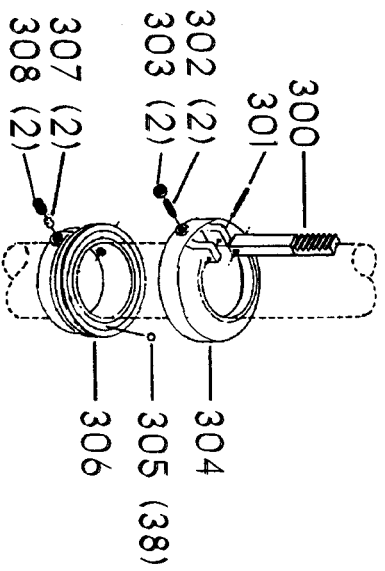

ITEMS ILLUSTRATED BELOW FOR USE WITH EARLY MODELS ONLY

Parts List for 70-372 Type 1

Item Number	Part Number	Description	Qty Required
1	402060545006	REAR GUARD	1
2	000000-00	No Longer Available	4
2	402007520001	WARNING LABEL	1
3	902030502974	SPEED NUT	6
4	402060315003	SHIELD	1
5	000000-00	No Longer Available	2
6	1200248	SHIFTER BRACKET ASSY	1
6	1200248	SHIFTER BRACKET ASSY	1
7	000000-00	No Longer Available	1
8	920040205384	BEARING	1
9	1200865	SPECIAL BOLT	1
10	1200219	ROD	1
11	906855S	CLIP	2
12	904150107008	RING	1
13	402041065010	SHAFT	1
14	927010102633	KEY	1
15	402040195001	CAM	1
16	1200266	SPEED CONTROL SCREW	2
17	489191-00	HEX NUT	2
18	402060545004	FRONT GUARD	1
19	901051931196	SCREW	4
20	901064502250S	DRIVE SCREW	4
21	402060370006	DIAL PLATE	1
22	1200225	PLUG	1
23	901041501111	SET SCREW	1
24	1202610	ROD ASSY	2
25	000000-00	No Longer Available	2

Parts List for 70-372 Type 1

Item Number	Part Number	Description	Qty Required
25	1641138	KNOB	2
26	402040755003	POINTER	1
27	1200224	HUB	1
28	928010413355	COIL SPRING	1
29	901041900225S	SET SCREW	1
30	1200296	MOTOR PLATE ASSY	1
31	000000-00	No Longer Available	4
32	902030002951	SPEED NUT	4
33	901010600649S	CAP SCREW	2
34	902030002951	SPEED NUT	2
35	902010101300S	HEX NUT	4
36	904010101620S	WASHER	4
40	901020100512	MACHINE SCREW	1
41	429010040004	CABLE CLAMP	1
42	901010600605	CAP SCREW	1
43	401040315005	COVER PLATE	4
44	904010101620S	WASHER	4
45	901010619534	BOLT	1
46	905010102718	ROLL PIN	1
47	1200228	COLUMN CLAMP	1
48	000000-00	No Longer Available	1
49	000000-00	No Longer Available	1
50	902010101300S	HEX NUT	2
51	000000-00	No Longer Available	2
52	906485S	SCREW	2
53	906482S	SPEED NUT	2
54	402060575001	HEAD	1