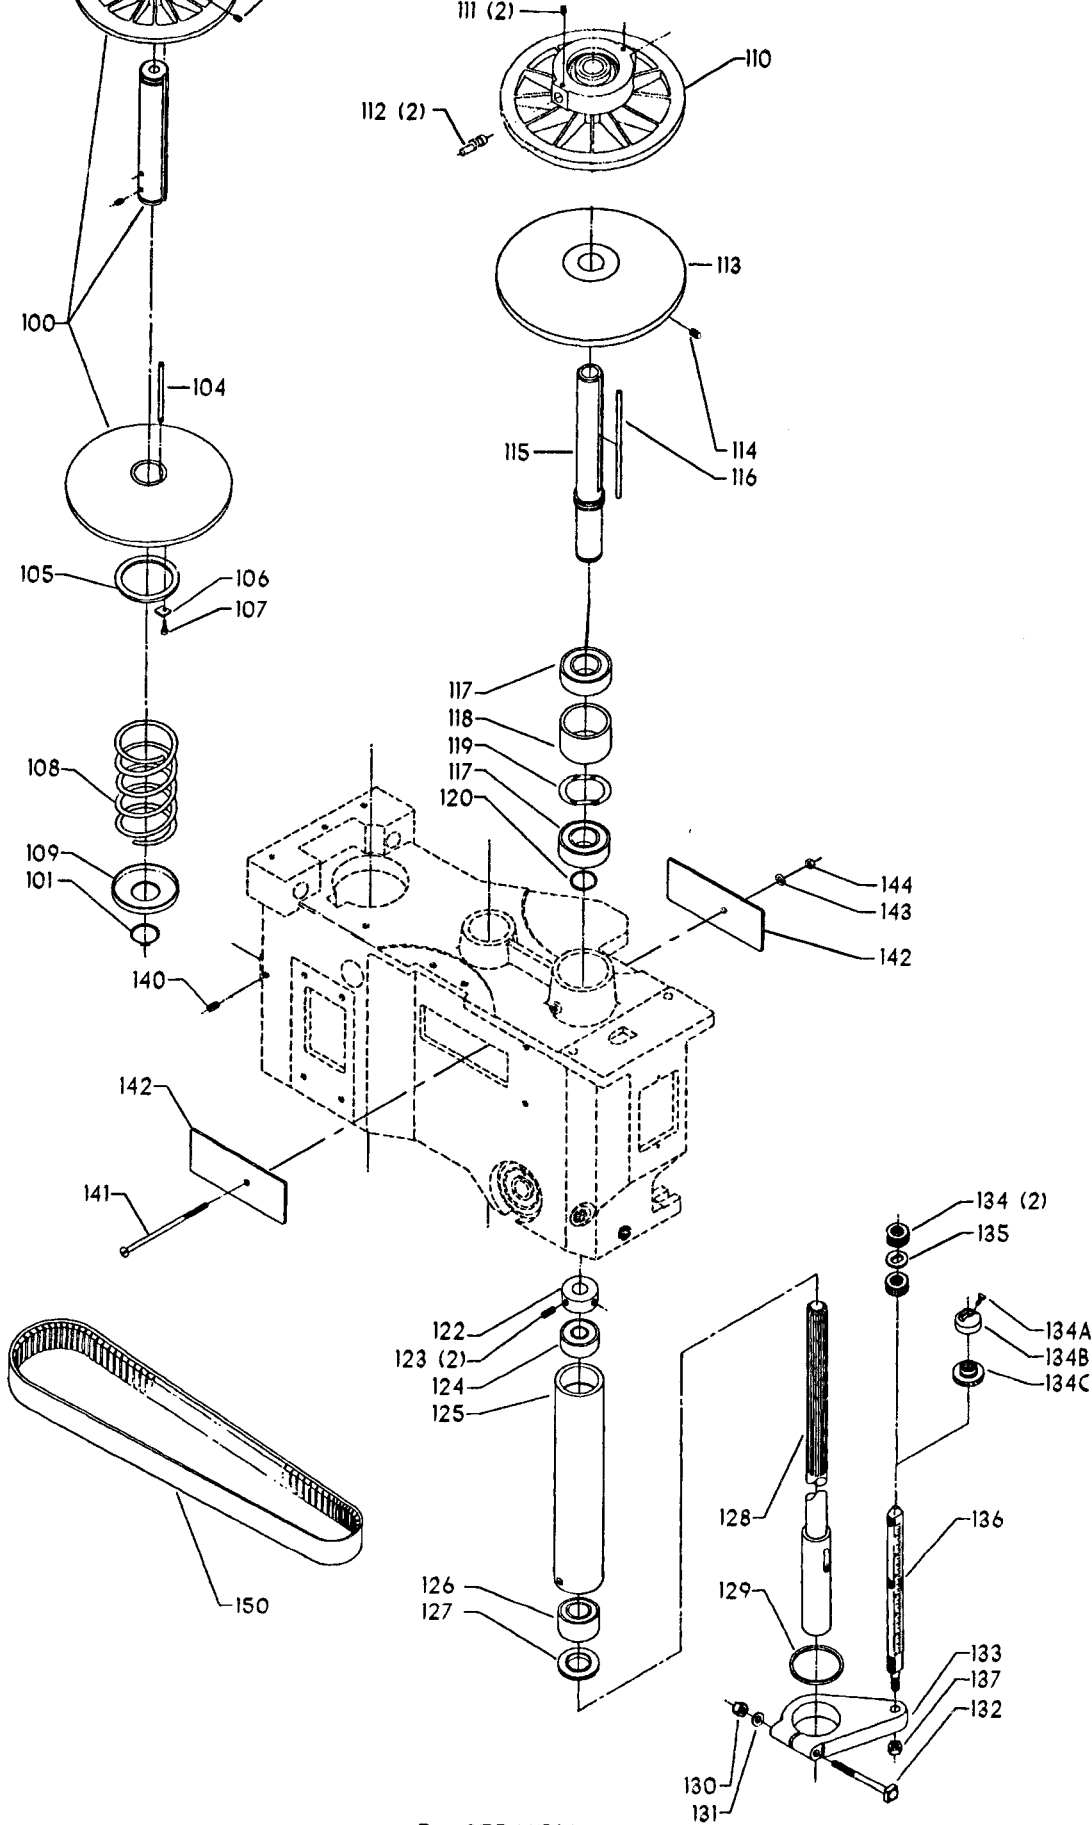

ITEMS ILLUSTRATED BELOW FOR USE WITH EARLY MODELS ONLY

Parts List for 70-372 Type 1

Item Number	Part Number	Description	Qty Required
1	402060545006	REAR GUARD	1
2	000000-00	No Longer Available	4
2	402007520001	WARNING LABEL	1
3	902030502974	SPEED NUT	6
4	402060315003	SHIELD	1
5	000000-00	No Longer Available	2
6	1200248	SHIFTER BRACKET ASSY	1
6	1200248	SHIFTER BRACKET ASSY	1
7	000000-00	No Longer Available	1
8	920040205384	BEARING	1
9	1200865	SPECIAL BOLT	1
10	1200219	ROD	1
11	906855S	CLIP	2
12	904150107008	RING	1
13	402041065010	SHAFT	1
14	927010102633	KEY	1
15	402040195001	CAM	1
16	1200266	SPEED CONTROL SCREW	2
17	489191-00	HEX NUT	2
18	402060545004	FRONT GUARD	1
19	901051931196	SCREW	4
20	901064502250S	DRIVE SCREW	4
21	402060370006	DIAL PLATE	1
22	1200225	PLUG	1
23	901041501111	SET SCREW	1
24	1202610	ROD ASSY	2
25	000000-00	No Longer Available	2

Parts List for 70-372 Type 1

Item Number	Part Number	Description	Qty Required
25	1641138	KNOB	2
26	402040755003	POINTER	1
27	1200224	HUB	1
28	928010413355	COIL SPRING	1
29	901041900225S	SET SCREW	1
30	1200296	MOTOR PLATE ASSY	1
31	000000-00	No Longer Available	4
32	902030002951	SPEED NUT	4
33	901010600649S	CAP SCREW	2
34	902030002951	SPEED NUT	2
35	902010101300S	HEX NUT	4
36	904010101620S	WASHER	4
40	901020100512	MACHINE SCREW	1
41	429010040004	CABLE CLAMP	1
42	901010600605	CAP SCREW	1
43	401040315005	COVER PLATE	4
44	904010101620S	WASHER	4
45	901010619534	BOLT	1
46	905010102718	ROLL PIN	1
47	1200228	COLUMN CLAMP	1
48	000000-00	No Longer Available	1
49	000000-00	No Longer Available	1
50	902010101300S	HEX NUT	2
51	000000-00	No Longer Available	2
52	906485S	SCREW	2
53	906482S	SPEED NUT	2
54	402060575001	HEAD	1