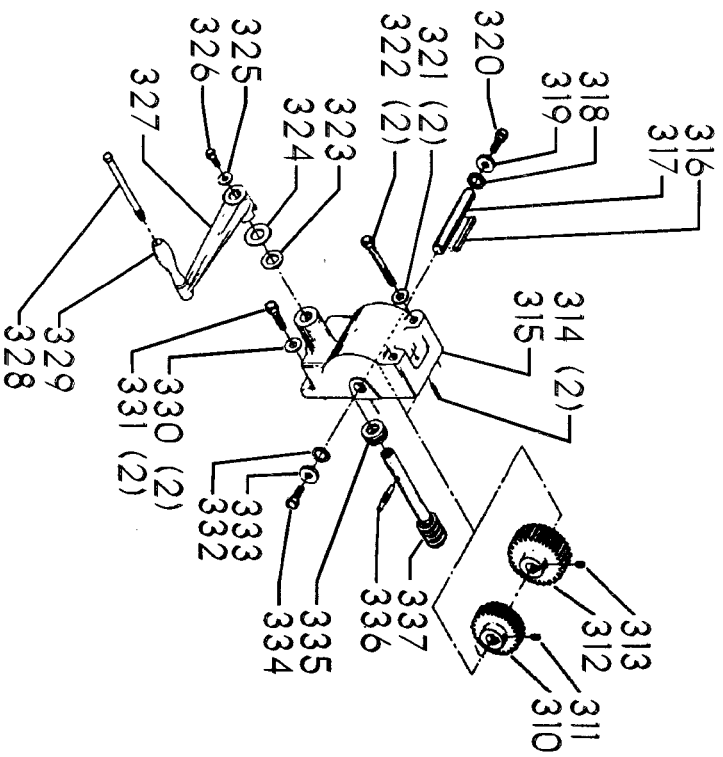

ITEMS ILLUSTRATED BELOW FOR USE WITH EARLY MODELS ONLY

Parts List for 70-372 Type 1

Item Number	Part Number	Description	Qty Required
1	402060545006	REAR GUARD	1
2	000000-00	No Longer Available	4
2	402007520001	WARNING LABEL	1
3	902030502974	SPEED NUT	6
4	402060315003	SHIELD	1
5	000000-00	No Longer Available	2
6	1200248	SHIFTER BRACKET ASSY	1
6	1200248	SHIFTER BRACKET ASSY	1
7	000000-00	No Longer Available	1
8	920040205384	BEARING	1
9	1200865	SPECIAL BOLT	1
10	1200219	ROD	1
11	906855S	CLIP	2
12	904150107008	RING	1
13	402041065010	SHAFT	1
14	927010102633	KEY	1
15	402040195001	CAM	1
16	1200266	SPEED CONTROL SCREW	2
17	489191-00	HEX NUT	2
18	402060545004	FRONT GUARD	1
19	901051931196	SCREW	4
20	901064502250S	DRIVE SCREW	4
21	402060370006	DIAL PLATE	1
22	1200225	PLUG	1
23	901041501111	SET SCREW	1
24	1202610	ROD ASSY	2
25	000000-00	No Longer Available	2

Parts List for 70-372 Type 1

Item Number	Part Number	Description	Qty Required
25	1641138	KNOB	2
26	402040755003	POINTER	1
27	1200224	HUB	1
28	928010413355	COIL SPRING	1
29	901041900225S	SET SCREW	1
30	1200296	MOTOR PLATE ASSY	1
31	000000-00	No Longer Available	4
32	902030002951	SPEED NUT	4
33	901010600649S	CAP SCREW	2
34	902030002951	SPEED NUT	2
35	902010101300S	HEX NUT	4
36	904010101620S	WASHER	4
40	901020100512	MACHINE SCREW	1
41	429010040004	CABLE CLAMP	1
42	901010600605	CAP SCREW	1
43	401040315005	COVER PLATE	4
44	904010101620S	WASHER	4
45	901010619534	BOLT	1
46	905010102718	ROLL PIN	1
47	1200228	COLUMN CLAMP	1
48	000000-00	No Longer Available	1
49	000000-00	No Longer Available	1
50	902010101300S	HEX NUT	2
51	000000-00	No Longer Available	2
52	906485S	SCREW	2
53	906482S	SPEED NUT	2
54	402060575001	HEAD	1