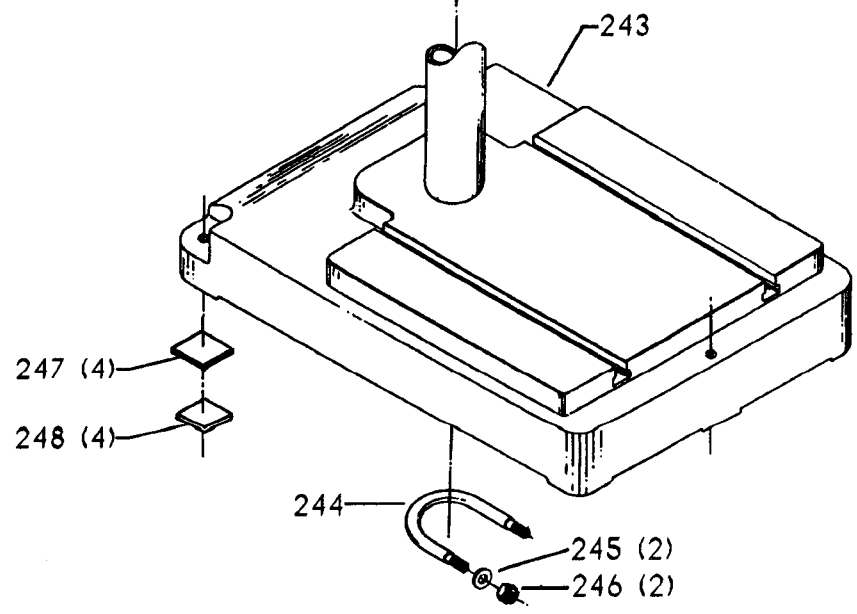

20-660 TILT TABLE

Parts List for 70-367 Type 1

| Item Number | Part Number | Description | Qty Required |
|-------------|---------------|----------------------|--------------|
| 1 | 402060545006 | REAR GUARD | 1 |
| 2 | 000000-00 | No Longer Available | 4 |
| 2 | 402007520001 | WARNING LABEL | 1 |
| 3 | 902030502974 | SPEED NUT | 6 |
| 4 | 402060315004 | JACKSHAFT SHIELD | 1 |
| 5 | 000000-00 | No Longer Available | 2 |
| 6 | 904150107008 | RING | 1 |
| 7 | 402041065010 | SHAFT | 1 |
| 8 | 927010102633 | KEY | 1 |
| 9 | 402040195001 | CAM | 1 |
| 10 | 402060145007 | SHIFTER BRACKET | 1 |
| 10 | 1200220 | SHIFTER BRACKET ASSY | 1 |
| 11 | 920040205384 | BEARING | 1 |
| 12 | 1200865 | SPECIAL BOLT | 1 |
| 13 | 906855S | CLIP | 2 |
| 14 | 1200219 | ROD | 1 |
| 15 | 1200267 | SPEED CONTROL SCREW | 1 |
| 16 | 1200266 | SPEED CONTROL SCREW | 1 |
| 17 | 489191-00 | HEX NUT | 2 |
| 18 | 402060545003 | FRONT GUARD | 1 |
| 19 | 901051931196 | SCREW | 4 |
| 20 | 901064502250S | DRIVE SCREW | 4 |
| 21 | 402060370004 | DIAL PLATE - 3:1 | 1 |
| 21 | 402060370005 | DIAL PLATE - 2:1 | 1 |
| 22 | 1200225 | PLUG | 1 |
| 23 | 1202610 | ROD ASSY | 2 |
| 24 | 000000-00 | No Longer Available | 2 |