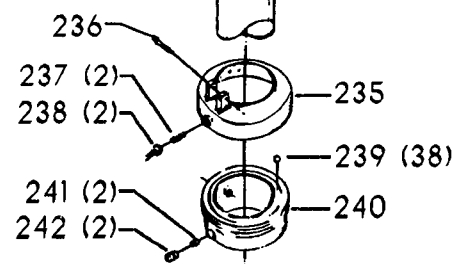

20-660 TILT TABLE

Parts List for 70-367 Type 1

| Item Number | Part Number | Description | Qty Required |
|-------------|---------------|----------------------|--------------|
| 1 | 402060545006 | REAR GUARD | 1 |
| 2 | 000000-00 | No Longer Available | 4 |
| 2 | 402007520001 | WARNING LABEL | 1 |
| 3 | 902030502974 | SPEED NUT | 6 |
| 4 | 402060315004 | JACKSHAFT SHIELD | 1 |
| 5 | 000000-00 | No Longer Available | 2 |
| 6 | 904150107008 | RING | 1 |
| 7 | 402041065010 | SHAFT | 1 |
| 8 | 927010102633 | KEY | 1 |
| 9 | 402040195001 | CAM | 1 |
| 10 | 402060145007 | SHIFTER BRACKET | 1 |
| 10 | 1200220 | SHIFTER BRACKET ASSY | 1 |
| 11 | 920040205384 | BEARING | 1 |
| 12 | 1200865 | SPECIAL BOLT | 1 |
| 13 | 906855S | CLIP | 2 |
| 14 | 1200219 | ROD | 1 |
| 15 | 1200267 | SPEED CONTROL SCREW | 1 |
| 16 | 1200266 | SPEED CONTROL SCREW | 1 |
| 17 | 489191-00 | HEX NUT | 2 |
| 18 | 402060545003 | FRONT GUARD | 1 |
| 19 | 901051931196 | SCREW | 4 |
| 20 | 901064502250S | DRIVE SCREW | 4 |
| 21 | 402060370004 | DIAL PLATE - 3:1 | 1 |
| 21 | 402060370005 | DIAL PLATE - 2:1 | 1 |
| 22 | 1200225 | PLUG | 1 |
| 23 | 1202610 | ROD ASSY | 2 |
| 24 | 000000-00 | No Longer Available | 2 |