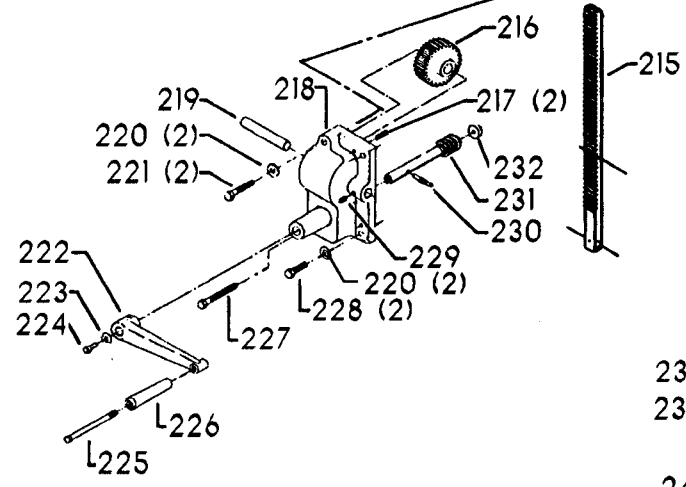

20-660 TILT TABLE

Parts List for 70-367 Type 1

| Item Number | Part Number | Description | Qty Required |
|-------------|---------------|----------------------|--------------|
| 1 | 402060545006 | REAR GUARD | 1 |
| 2 | 000000-00 | No Longer Available | 4 |
| 2 | 402007520001 | WARNING LABEL | 1 |
| 3 | 902030502974 | SPEED NUT | 6 |
| 4 | 402060315004 | JACKSHAFT SHIELD | 1 |
| 5 | 000000-00 | No Longer Available | 2 |
| 6 | 904150107008 | RING | 1 |
| 7 | 402041065010 | SHAFT | 1 |
| 8 | 927010102633 | KEY | 1 |
| 9 | 402040195001 | CAM | 1 |
| 10 | 402060145007 | SHIFTER BRACKET | 1 |
| 10 | 1200220 | SHIFTER BRACKET ASSY | 1 |
| 11 | 920040205384 | BEARING | 1 |
| 12 | 1200865 | SPECIAL BOLT | 1 |
| 13 | 906855S | CLIP | 2 |
| 14 | 1200219 | ROD | 1 |
| 15 | 1200267 | SPEED CONTROL SCREW | 1 |
| 16 | 1200266 | SPEED CONTROL SCREW | 1 |
| 17 | 489191-00 | HEX NUT | 2 |
| 18 | 402060545003 | FRONT GUARD | 1 |
| 19 | 901051931196 | SCREW | 4 |
| 20 | 901064502250S | DRIVE SCREW | 4 |
| 21 | 402060370004 | DIAL PLATE - 3:1 | 1 |
| 21 | 402060370005 | DIAL PLATE - 2:1 | 1 |
| 22 | 1200225 | PLUG | 1 |
| 23 | 1202610 | ROD ASSY | 2 |
| 24 | 000000-00 | No Longer Available | 2 |