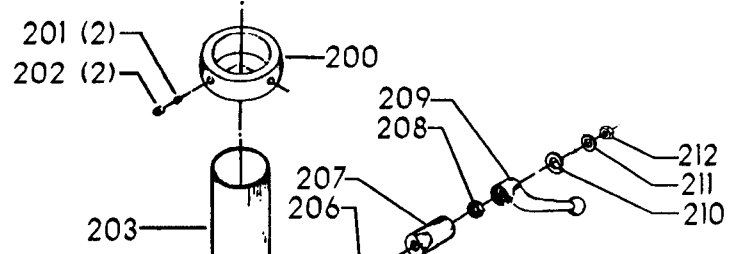

20-660 TILT TABLE

Parts List for 70-367 Type 1

| Item Number | Part Number | Description | Qty Required |
|-------------|---------------|----------------------|--------------|
| 1 | 402060545006 | REAR GUARD | 1 |
| 2 | 000000-00 | No Longer Available | 4 |
| 2 | 402007520001 | WARNING LABEL | 1 |
| 3 | 902030502974 | SPEED NUT | 6 |
| 4 | 402060315004 | JACKSHAFT SHIELD | 1 |
| 5 | 000000-00 | No Longer Available | 2 |
| 6 | 904150107008 | RING | 1 |
| 7 | 402041065010 | SHAFT | 1 |
| 8 | 927010102633 | KEY | 1 |
| 9 | 402040195001 | CAM | 1 |
| 10 | 402060145007 | SHIFTER BRACKET | 1 |
| 10 | 1200220 | SHIFTER BRACKET ASSY | 1 |
| 11 | 920040205384 | BEARING | 1 |
| 12 | 1200865 | SPECIAL BOLT | 1 |
| 13 | 906855S | CLIP | 2 |
| 14 | 1200219 | ROD | 1 |
| 15 | 1200267 | SPEED CONTROL SCREW | 1 |
| 16 | 1200266 | SPEED CONTROL SCREW | 1 |
| 17 | 489191-00 | HEX NUT | 2 |
| 18 | 402060545003 | FRONT GUARD | 1 |
| 19 | 901051931196 | SCREW | 4 |
| 20 | 901064502250S | DRIVE SCREW | 4 |
| 21 | 402060370004 | DIAL PLATE - 3:1 | 1 |
| 21 | 402060370005 | DIAL PLATE - 2:1 | 1 |
| 22 | 1200225 | PLUG | 1 |
| 23 | 1202610 | ROD ASSY | 2 |
| 24 | 000000-00 | No Longer Available | 2 |