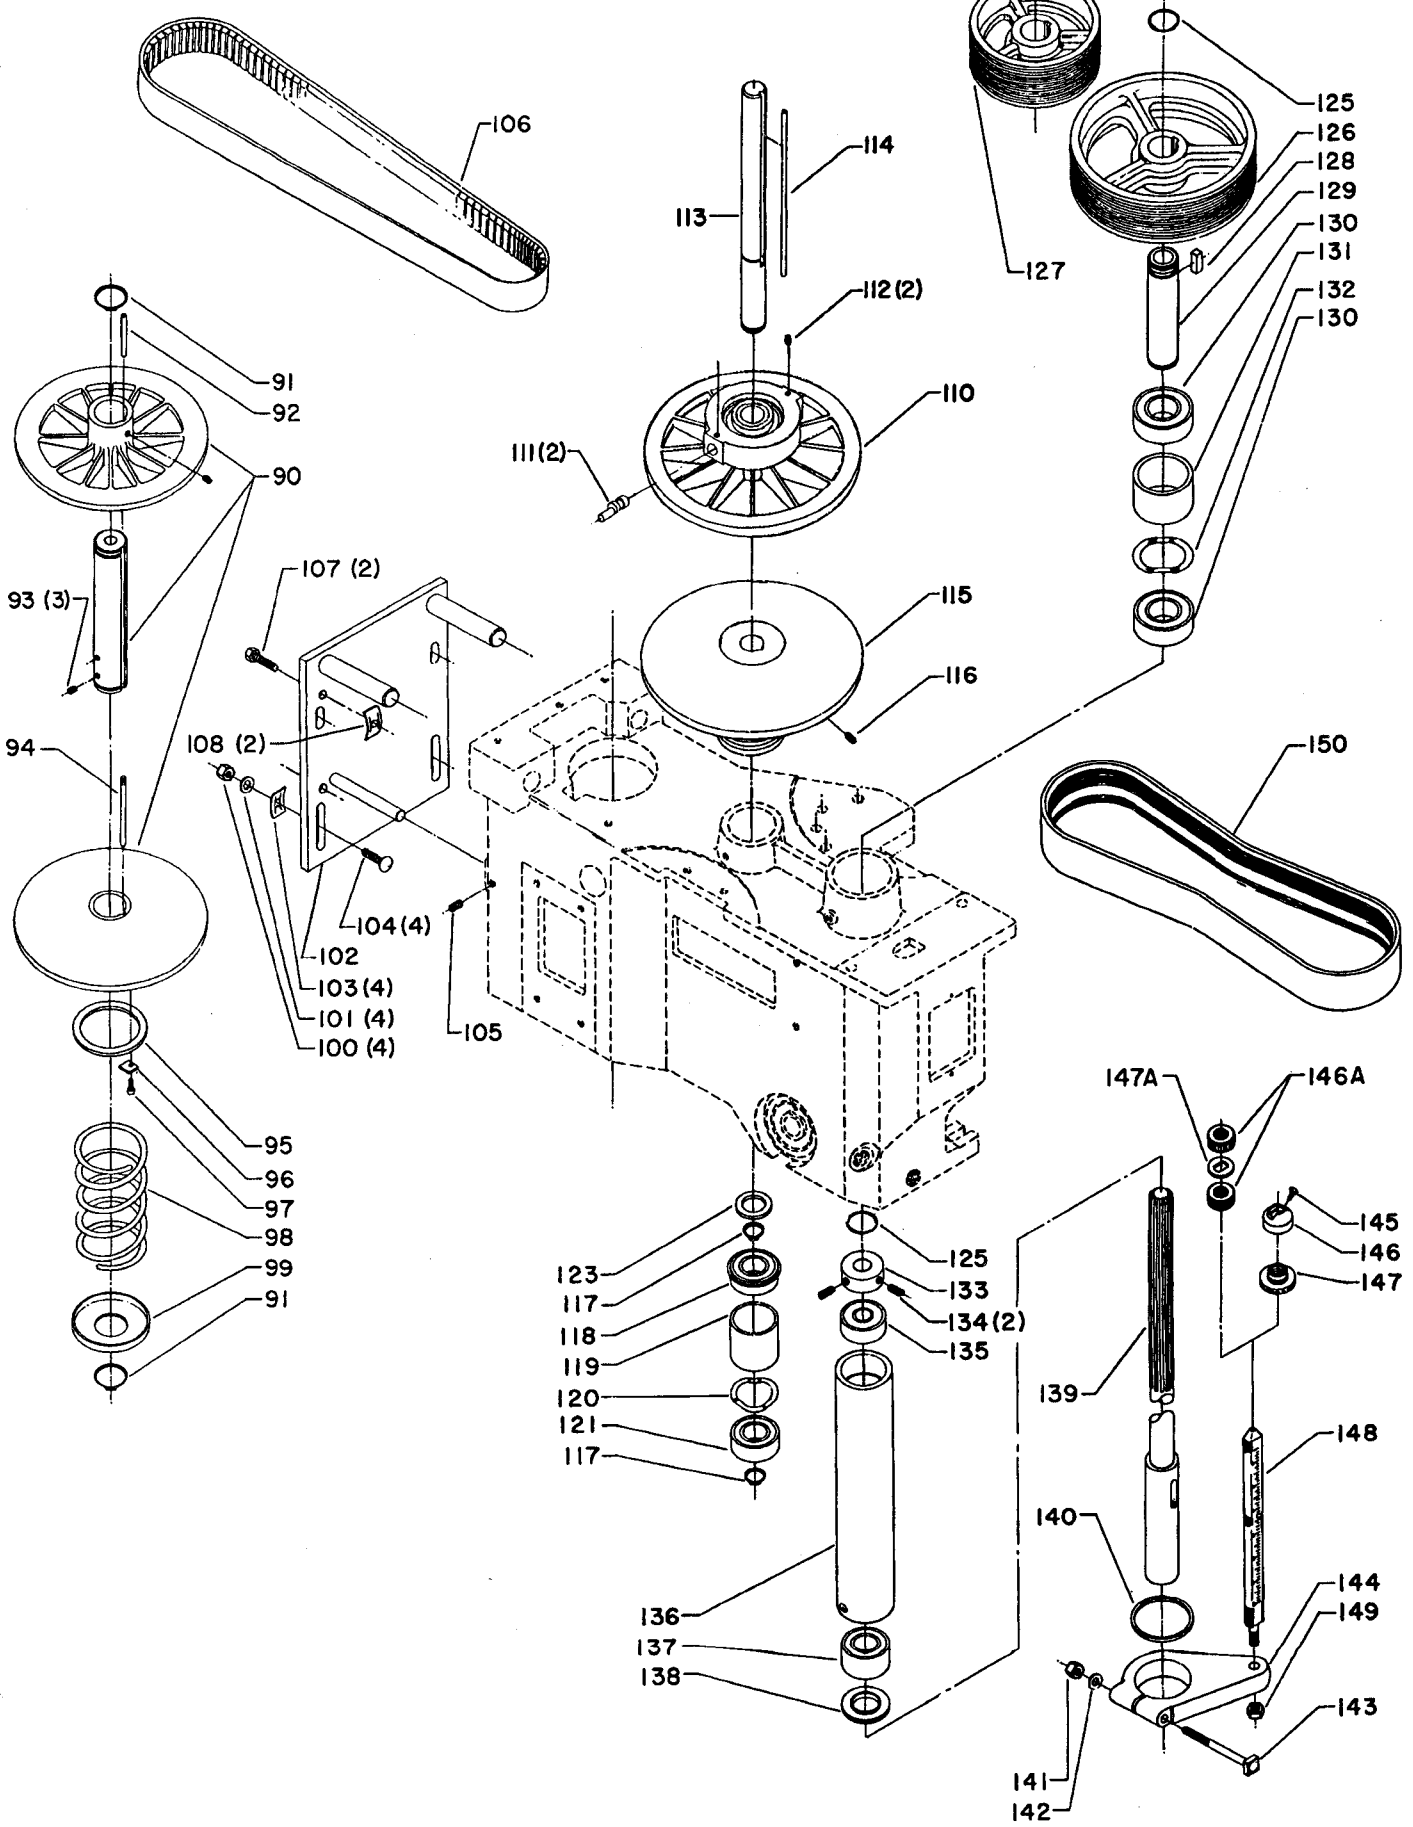

20-660 TILT TABLE

Parts List for 70-367 Type 1

| Item Number | Part Number | Description | Qty Required |
|-------------|---------------|----------------------|--------------|
| 1 | 402060545006 | REAR GUARD | 1 |
| 2 | 000000-00 | No Longer Available | 4 |
| 2 | 402007520001 | WARNING LABEL | 1 |
| 3 | 902030502974 | SPEED NUT | 6 |
| 4 | 402060315004 | JACKSHAFT SHIELD | 1 |
| 5 | 000000-00 | No Longer Available | 2 |
| 6 | 904150107008 | RING | 1 |
| 7 | 402041065010 | SHAFT | 1 |
| 8 | 927010102633 | KEY | 1 |
| 9 | 402040195001 | CAM | 1 |
| 10 | 402060145007 | SHIFTER BRACKET | 1 |
| 10 | 1200220 | SHIFTER BRACKET ASSY | 1 |
| 11 | 920040205384 | BEARING | 1 |
| 12 | 1200865 | SPECIAL BOLT | 1 |
| 13 | 906855S | CLIP | 2 |
| 14 | 1200219 | ROD | 1 |
| 15 | 1200267 | SPEED CONTROL SCREW | 1 |
| 16 | 1200266 | SPEED CONTROL SCREW | 1 |
| 17 | 489191-00 | HEX NUT | 2 |
| 18 | 402060545003 | FRONT GUARD | 1 |
| 19 | 901051931196 | SCREW | 4 |
| 20 | 901064502250S | DRIVE SCREW | 4 |
| 21 | 402060370004 | DIAL PLATE - 3:1 | 1 |
| 21 | 402060370005 | DIAL PLATE - 2:1 | 1 |
| 22 | 1200225 | PLUG | 1 |
| 23 | 1202610 | ROD ASSY | 2 |
| 24 | 000000-00 | No Longer Available | 2 |