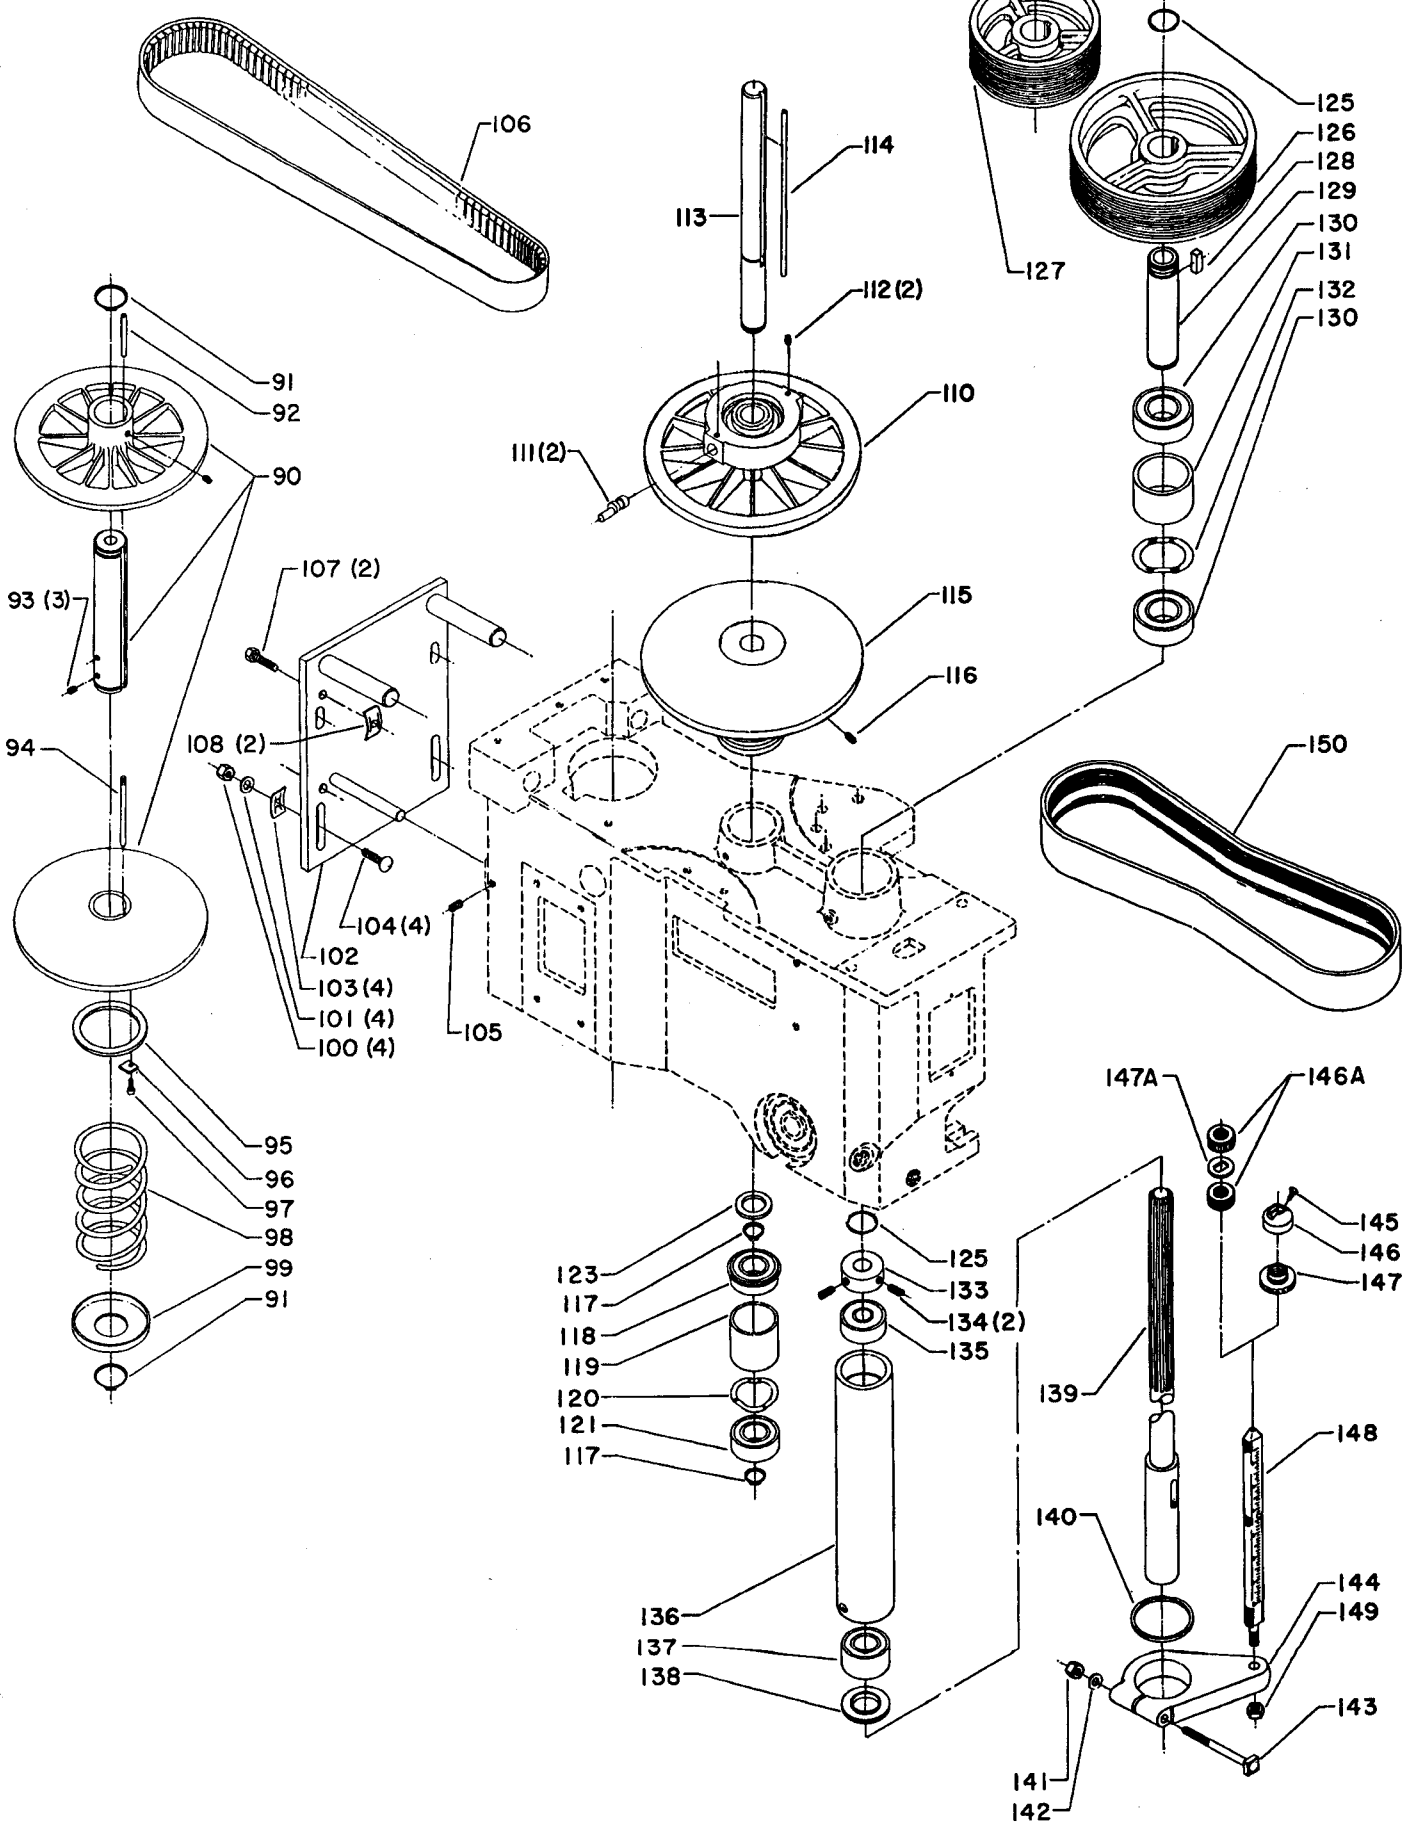

20-660 TILT TABLE

Parts List for 70-366 Type 1

Item Number	Part Number	Description	Qty Required
1	402060545006	REAR GUARD	1
2	000000-00	No Longer Available	4
2	402007520001	WARNING LABEL	1
3	902030502974	SPEED NUT	6
4	402060315004	JACKSHAFT SHIELD	1
5	000000-00	No Longer Available	2
6	904150107008	RING	1
7	402041065010	SHAFT	1
8	927010102633	KEY	1
9	402040195001	CAM	1
10	402060145007	SHIFTER BRACKET	1
10	1200220	SHIFTER BRACKET ASSY	1
11	920040205384	BEARING	1
12	1200865	SPECIAL BOLT	1
13	906855S	CLIP	2
14	1200219	ROD	1
15	1200267	SPEED CONTROL SCREW	1
16	1200266	SPEED CONTROL SCREW	1
17	489191-00	HEX NUT	2
18	402060545003	FRONT GUARD	1
19	901051931196	SCREW	4
20	901064502250S	DRIVE SCREW	4
21	402060370004	DIAL PLATE - 3:1	1
21	402060370005	DIAL PLATE - 2:1	1
22	1200225	PLUG	1
23	1202610	ROD ASSY	2
24	000000-00	No Longer Available	2

Parts List for 70-366 Type 1

Item Number	Part Number	Description	Qty Required
24	1641138	KNOB	2
25	901041501111	SET SCREW	2
26	402040755003	POINTER	1
27	1200224	HUB	1
28	928010413355	COIL SPRING	1
29	901041900225S	SET SCREW	1
30	906485S	SCREW	2
31	906482S	SPEED NUT	2
32	902010101300S	HEX NUT	2
33	000000-00	No Longer Available	1
34	000000-00	No Longer Available	2
35	402060575001	HEAD	1
36	901020100512	MACHINE SCREW	1
37	429010040004	CABLE CLAMP	1
38	1200228	COLUMN CLAMP	2
39	905010102718	ROLL PIN	2
40	901010619534	BOLT	1
41	904010101620S	WASHER	4
42	901010600605	CAP SCREW	4
43	401040315005	COVER PLATE	1
44	901020100912	MACHINE SCREW	1
46	905010106715S	ROLL PIN	1
47	901030408015S	CAP SCREW	1
48	000000-00	No Longer Available	1
49	928080121766	RETURN SPRING	1
50	000000-00	No Longer Available	1
51	904010101622	STEEL WASHER	1