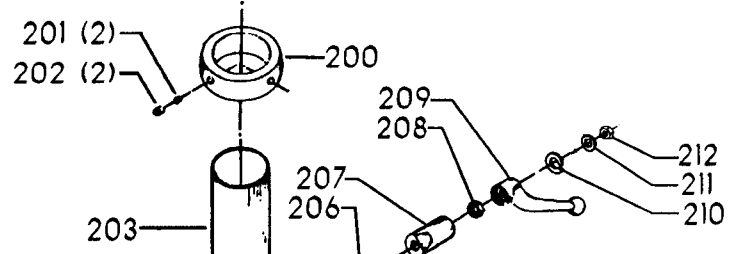

20-660 TILT TABLE

Parts List for 70-366 Type 1

Item Number	Part Number	Description	Qty Required
1	402060545006	REAR GUARD	1
2	000000-00	No Longer Available	4
2	402007520001	WARNING LABEL	1
3	902030502974	SPEED NUT	6
4	402060315004	JACKSHAFT SHIELD	1
5	000000-00	No Longer Available	2
6	904150107008	RING	1
7	402041065010	SHAFT	1
8	927010102633	KEY	1
9	402040195001	CAM	1
10	402060145007	SHIFTER BRACKET	1
10	1200220	SHIFTER BRACKET ASSY	1
11	920040205384	BEARING	1
12	1200865	SPECIAL BOLT	1
13	906855S	CLIP	2
14	1200219	ROD	1
15	1200267	SPEED CONTROL SCREW	1
16	1200266	SPEED CONTROL SCREW	1
17	489191-00	HEX NUT	2
18	402060545003	FRONT GUARD	1
19	901051931196	SCREW	4
20	901064502250S	DRIVE SCREW	4
21	402060370004	DIAL PLATE - 3:1	1
21	402060370005	DIAL PLATE - 2:1	1
22	1200225	PLUG	1
23	1202610	ROD ASSY	2
24	000000-00	No Longer Available	2

Parts List for 70-366 Type 1

Item Number	Part Number	Description	Qty Required
24	1641138	KNOB	2
25	901041501111	SET SCREW	2
26	402040755003	POINTER	1
27	1200224	HUB	1
28	928010413355	COIL SPRING	1
29	901041900225S	SET SCREW	1
30	906485S	SCREW	2
31	906482S	SPEED NUT	2
32	902010101300S	HEX NUT	2
33	000000-00	No Longer Available	1
34	000000-00	No Longer Available	2
35	402060575001	HEAD	1
36	901020100512	MACHINE SCREW	1
37	429010040004	CABLE CLAMP	1
38	1200228	COLUMN CLAMP	2
39	905010102718	ROLL PIN	2
40	901010619534	BOLT	1
41	904010101620S	WASHER	4
42	901010600605	CAP SCREW	4
43	401040315005	COVER PLATE	1
44	901020100912	MACHINE SCREW	1
46	905010106715S	ROLL PIN	1
47	901030408015S	CAP SCREW	1
48	000000-00	No Longer Available	1
49	928080121766	RETURN SPRING	1
50	000000-00	No Longer Available	1
51	904010101622	STEEL WASHER	1