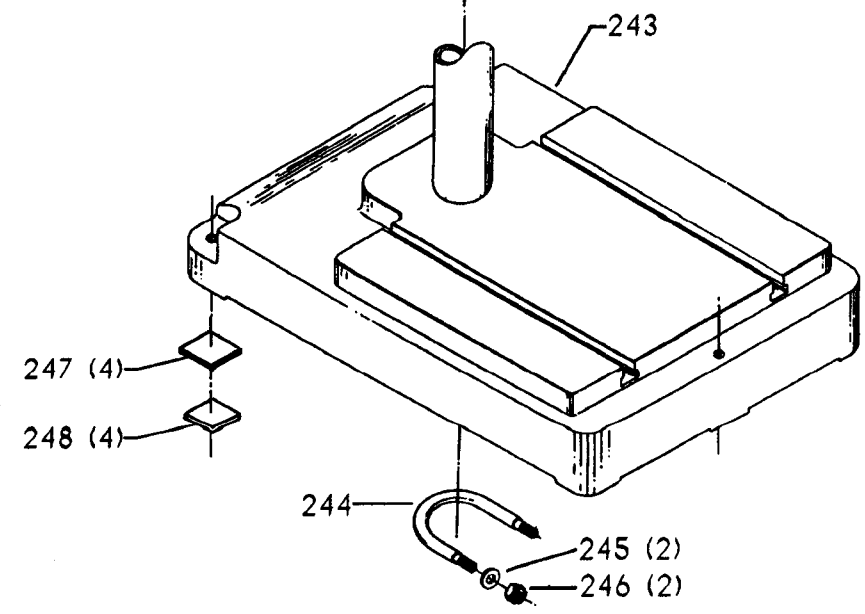

20-660 TILT TABLE

Parts List for 70-366 Type 1

Item Number	Part Number	Description	Qty Required
1	402060545006	REAR GUARD	1
2	000000-00	No Longer Available	4
2	402007520001	WARNING LABEL	1
3	902030502974	SPEED NUT	6
4	402060315004	JACKSHAFT SHIELD	1
5	000000-00	No Longer Available	2
6	904150107008	RING	1
7	402041065010	SHAFT	1
8	927010102633	KEY	1
9	402040195001	CAM	1
10	402060145007	SHIFTER BRACKET	1
10	1200220	SHIFTER BRACKET ASSY	1
11	920040205384	BEARING	1
12	1200865	SPECIAL BOLT	1
13	906855S	CLIP	2
14	1200219	ROD	1
15	1200267	SPEED CONTROL SCREW	1
16	1200266	SPEED CONTROL SCREW	1
17	489191-00	HEX NUT	2
18	402060545003	FRONT GUARD	1
19	901051931196	SCREW	4
20	901064502250S	DRIVE SCREW	4
21	402060370004	DIAL PLATE - 3:1	1
21	402060370005	DIAL PLATE - 2:1	1
22	1200225	PLUG	1
23	1202610	ROD ASSY	2
24	000000-00	No Longer Available	2

Parts List for 70-366 Type 1

Item Number	Part Number	Description	Qty Required
24	1641138	KNOB	2
25	901041501111	SET SCREW	2
26	402040755003	POINTER	1
27	1200224	HUB	1
28	928010413355	COIL SPRING	1
29	901041900225S	SET SCREW	1
30	906485S	SCREW	2
31	906482S	SPEED NUT	2
32	902010101300S	HEX NUT	2
33	000000-00	No Longer Available	1
34	000000-00	No Longer Available	2
35	402060575001	HEAD	1
36	901020100512	MACHINE SCREW	1
37	429010040004	CABLE CLAMP	1
38	1200228	COLUMN CLAMP	2
39	905010102718	ROLL PIN	2
40	901010619534	BOLT	1
41	904010101620S	WASHER	4
42	901010600605	CAP SCREW	4
43	401040315005	COVER PLATE	1
44	901020100912	MACHINE SCREW	1
46	905010106715S	ROLL PIN	1
47	901030408015S	CAP SCREW	1
48	000000-00	No Longer Available	1
49	928080121766	RETURN SPRING	1
50	000000-00	No Longer Available	1
51	904010101622	STEEL WASHER	1