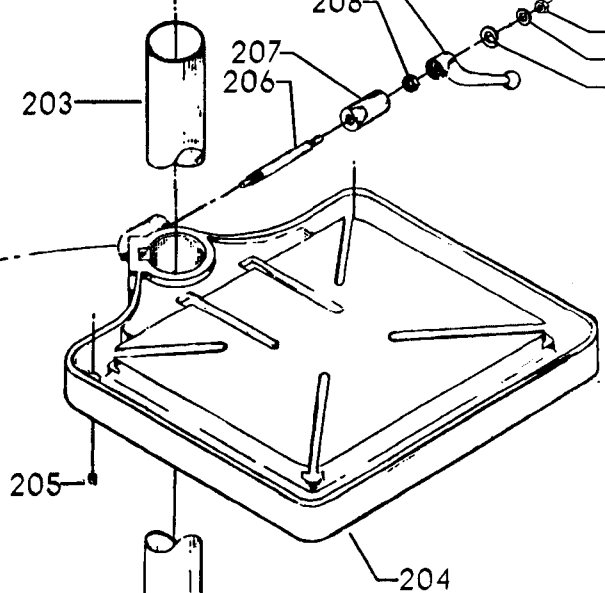

20-660 TILT TABLE

Parts List for 70-366 Type 1

Item Number	Part Number	Description	Qty Required
1	402060545006	REAR GUARD	1
2	000000-00	No Longer Available	4
2	402007520001	WARNING LABEL	1
3	902030502974	SPEED NUT	6
4	402060315004	JACKSHAFT SHIELD	1
5	000000-00	No Longer Available	2
6	904150107008	RING	1
7	402041065010	SHAFT	1
8	927010102633	KEY	1
9	402040195001	CAM	1
10	402060145007	SHIFTER BRACKET	1
10	1200220	SHIFTER BRACKET ASSY	1
11	920040205384	BEARING	1
12	1200865	SPECIAL BOLT	1
13	906855S	CLIP	2
14	1200219	ROD	1
15	1200267	SPEED CONTROL SCREW	1
16	1200266	SPEED CONTROL SCREW	1
17	489191-00	HEX NUT	2
18	402060545003	FRONT GUARD	1
19	901051931196	SCREW	4
20	901064502250S	DRIVE SCREW	4
21	402060370004	DIAL PLATE - 3:1	1
21	402060370005	DIAL PLATE - 2:1	1
22	1200225	PLUG	1
23	1202610	ROD ASSY	2
24	000000-00	No Longer Available	2

Parts List for 70-366 Type 1

Item Number	Part Number	Description	Qty Required
24	1641138	KNOB	2
25	901041501111	SET SCREW	2
26	402040755003	POINTER	1
27	1200224	HUB	1
28	928010413355	COIL SPRING	1
29	901041900225S	SET SCREW	1
30	906485S	SCREW	2
31	906482S	SPEED NUT	2
32	902010101300S	HEX NUT	2
33	000000-00	No Longer Available	1
34	000000-00	No Longer Available	2
35	402060575001	HEAD	1
36	901020100512	MACHINE SCREW	1
37	429010040004	CABLE CLAMP	1
38	1200228	COLUMN CLAMP	2
39	905010102718	ROLL PIN	2
40	901010619534	BOLT	1
41	904010101620S	WASHER	4
42	901010600605	CAP SCREW	4
43	401040315005	COVER PLATE	1
44	901020100912	MACHINE SCREW	1
46	905010106715S	ROLL PIN	1
47	901030408015S	CAP SCREW	1
48	000000-00	No Longer Available	1
49	928080121766	RETURN SPRING	1
50	000000-00	No Longer Available	1
51	904010101622	STEEL WASHER	1