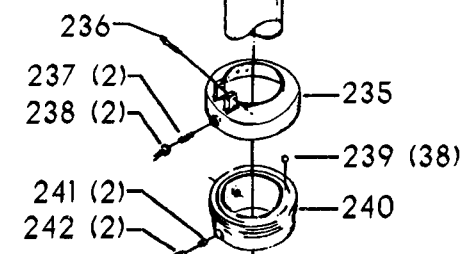

20-660 TILT TABLE

Parts List for 70-366 Type 1

Item Number	Part Number	Description	Qty Required
1	402060545006	REAR GUARD	1
2	000000-00	No Longer Available	4
2	402007520001	WARNING LABEL	1
3	902030502974	SPEED NUT	6
4	402060315004	JACKSHAFT SHIELD	1
5	000000-00	No Longer Available	2
6	904150107008	RING	1
7	402041065010	SHAFT	1
8	927010102633	KEY	1
9	402040195001	CAM	1
10	402060145007	SHIFTER BRACKET	1
10	1200220	SHIFTER BRACKET ASSY	1
11	920040205384	BEARING	1
12	1200865	SPECIAL BOLT	1
13	906855S	CLIP	2
14	1200219	ROD	1
15	1200267	SPEED CONTROL SCREW	1
16	1200266	SPEED CONTROL SCREW	1
17	489191-00	HEX NUT	2
18	402060545003	FRONT GUARD	1
19	901051931196	SCREW	4
20	901064502250S	DRIVE SCREW	4
21	402060370004	DIAL PLATE - 3:1	1
21	402060370005	DIAL PLATE - 2:1	1
22	1200225	PLUG	1
23	1202610	ROD ASSY	2
24	000000-00	No Longer Available	2

Parts List for 70-366 Type 1

Item Number	Part Number	Description	Qty Required
24	1641138	KNOB	2
25	901041501111	SET SCREW	2
26	402040755003	POINTER	1
27	1200224	HUB	1
28	928010413355	COIL SPRING	1
29	901041900225S	SET SCREW	1
30	906485S	SCREW	2
31	906482S	SPEED NUT	2
32	902010101300S	HEX NUT	2
33	000000-00	No Longer Available	1
34	000000-00	No Longer Available	2
35	402060575001	HEAD	1
36	901020100512	MACHINE SCREW	1
37	429010040004	CABLE CLAMP	1
38	1200228	COLUMN CLAMP	2
39	905010102718	ROLL PIN	2
40	901010619534	BOLT	1
41	904010101620S	WASHER	4
42	901010600605	CAP SCREW	4
43	401040315005	COVER PLATE	1
44	901020100912	MACHINE SCREW	1
46	905010106715S	ROLL PIN	1
47	901030408015S	CAP SCREW	1
48	000000-00	No Longer Available	1
49	928080121766	RETURN SPRING	1
50	000000-00	No Longer Available	1
51	904010101622	STEEL WASHER	1