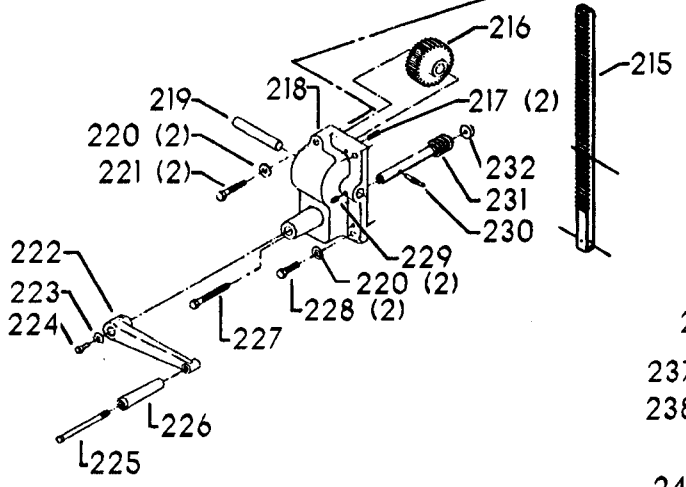

20-660 TILT TABLE

Parts List for 70-366 Type 1

Item Number	Part Number	Description	Qty Required
1	402060545006	REAR GUARD	1
2	000000-00	No Longer Available	4
2	402007520001	WARNING LABEL	1
3	902030502974	SPEED NUT	6
4	402060315004	JACKSHAFT SHIELD	1
5	000000-00	No Longer Available	2
6	904150107008	RING	1
7	402041065010	SHAFT	1
8	927010102633	KEY	1
9	402040195001	CAM	1
10	402060145007	SHIFTER BRACKET	1
10	1200220	SHIFTER BRACKET ASSY	1
11	920040205384	BEARING	1
12	1200865	SPECIAL BOLT	1
13	906855S	CLIP	2
14	1200219	ROD	1
15	1200267	SPEED CONTROL SCREW	1
16	1200266	SPEED CONTROL SCREW	1
17	489191-00	HEX NUT	2
18	402060545003	FRONT GUARD	1
19	901051931196	SCREW	4
20	901064502250S	DRIVE SCREW	4
21	402060370004	DIAL PLATE - 3:1	1
21	402060370005	DIAL PLATE - 2:1	1
22	1200225	PLUG	1
23	1202610	ROD ASSY	2
24	000000-00	No Longer Available	2

Parts List for 70-366 Type 1

Item Number	Part Number	Description	Qty Required
24	1641138	KNOB	2
25	901041501111	SET SCREW	2
26	402040755003	POINTER	1
27	1200224	HUB	1
28	928010413355	COIL SPRING	1
29	901041900225S	SET SCREW	1
30	906485S	SCREW	2
31	906482S	SPEED NUT	2
32	902010101300S	HEX NUT	2
33	000000-00	No Longer Available	1
34	000000-00	No Longer Available	2
35	402060575001	HEAD	1
36	901020100512	MACHINE SCREW	1
37	429010040004	CABLE CLAMP	1
38	1200228	COLUMN CLAMP	2
39	905010102718	ROLL PIN	2
40	901010619534	BOLT	1
41	904010101620S	WASHER	4
42	901010600605	CAP SCREW	4
43	401040315005	COVER PLATE	1
44	901020100912	MACHINE SCREW	1
46	905010106715S	ROLL PIN	1
47	901030408015S	CAP SCREW	1
48	000000-00	No Longer Available	1
49	928080121766	RETURN SPRING	1
50	000000-00	No Longer Available	1
51	904010101622	STEEL WASHER	1