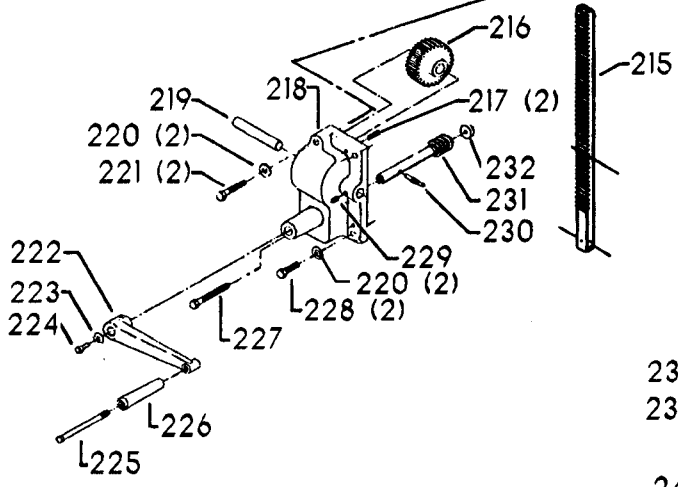

## Parts List for 70-357 Type 1

Item Number	Part Number	Description	Qty Required
1	402060545006	REAR GUARD	1
2	000000-00	No Longer Available	4
2	402007520001	WARNING LABEL	1
3	902030502974	SPEED NUT	6
4	402060315004	JACKSHAFT SHIELD	1
5	000000-00	No Longer Available	2
6	904150107008	RING	1
7	402041065010	SHAFT	1
8	927010102633	KEY	1
9	402040195001	CAM	1
10	402060145007	SHIFTER BRACKET	1
10	1200220	SHIFTER BRACKET ASSY	1
11	920040205384	BEARING	1
12	1200865	SPECIAL BOLT	1
13	906855S	CLIP	2
14	1200219	ROD	1
15	1200267	SPEED CONTROL SCREW	1
16	1200266	SPEED CONTROL SCREW	1
17	489191-00	HEX NUT	2
18	402060545003	FRONT GUARD	1
19	901051931196	SCREW	4
20	901064502250S	DRIVE SCREW	4
21	402060370004	DIAL PLATE - 3:1	1
21	402060370005	DIAL PLATE - 2:1	1
22	1200225	PLUG	1
23	1202610	ROD ASSY	2
24	000000-00	No Longer Available	2

## Parts List for 70-357 Type 1

Item Number	Part Number	Description	Qty Required
24	1641138	KNOB	2
25	901041501111	SET SCREW	2
26	402040755003	POINTER	1
27	1200224	HUB	1
28	928010413355	COIL SPRING	1
29	901041900225S	SET SCREW	1
30	906485S	SCREW	2
31	906482S	SPEED NUT	2
32	902010101300S	HEX NUT	2
33	000000-00	No Longer Available	1
34	000000-00	No Longer Available	2
35	402060575001	HEAD	1
36	901020100512	MACHINE SCREW	1
37	429010040004	CABLE CLAMP	1
38	1200228	COLUMN CLAMP	2
39	905010102718	ROLL PIN	2
40	901010619534	BOLT	1
41	904010101620S	WASHER	4
42	901010600605	CAP SCREW	4
43	401040315005	COVER PLATE	1
44	901020100912	MACHINE SCREW	1
45	000000-00	No Longer Available	1
46	905010106715S	ROLL PIN	1
47	901030408015S	CAP SCREW	1
48	000000-00	No Longer Available	1
49	928080121766	RETURN SPRING	1
50	000000-00	No Longer Available	1