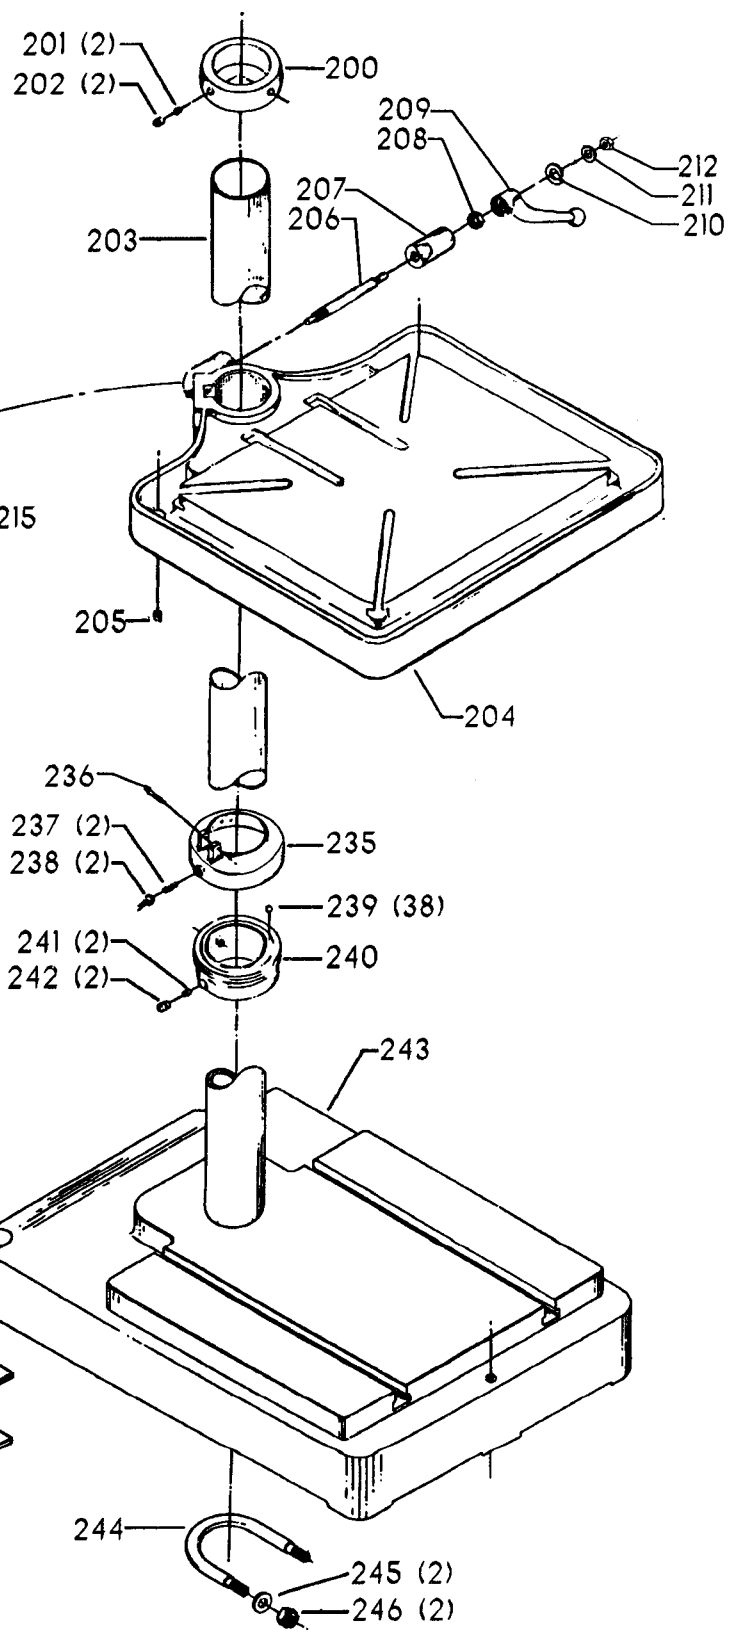

## Parts List for 70-357 Type 1

Item Number	Part Number	Description	Qty Required
1	402060545006	REAR GUARD	1
2	000000-00	No Longer Available	4
2	402007520001	WARNING LABEL	1
3	902030502974	SPEED NUT	6
4	402060315004	JACKSHAFT SHIELD	1
5	000000-00	No Longer Available	2
6	904150107008	RING	1
7	402041065010	SHAFT	1
8	927010102633	KEY	1
9	402040195001	CAM	1
10	402060145007	SHIFTER BRACKET	1
10	1200220	SHIFTER BRACKET ASSY	1
11	920040205384	BEARING	1
12	1200865	SPECIAL BOLT	1
13	906855S	CLIP	2
14	1200219	ROD	1
15	1200267	SPEED CONTROL SCREW	1
16	1200266	SPEED CONTROL SCREW	1
17	489191-00	HEX NUT	2
18	402060545003	FRONT GUARD	1
19	901051931196	SCREW	4
20	901064502250S	DRIVE SCREW	4
21	402060370004	DIAL PLATE - 3:1	1
21	402060370005	DIAL PLATE - 2:1	1
22	1200225	PLUG	1
23	1202610	ROD ASSY	2
24	000000-00	No Longer Available	2

## Parts List for 70-357 Type 1

Item Number	Part Number	Description	Qty Required
24	1641138	KNOB	2
25	901041501111	SET SCREW	2
26	402040755003	POINTER	1
27	1200224	HUB	1
28	928010413355	COIL SPRING	1
29	901041900225S	SET SCREW	1
30	906485S	SCREW	2
31	906482S	SPEED NUT	2
32	902010101300S	HEX NUT	2
33	000000-00	No Longer Available	1
34	000000-00	No Longer Available	2
35	402060575001	HEAD	1
36	901020100512	MACHINE SCREW	1
37	429010040004	CABLE CLAMP	1
38	1200228	COLUMN CLAMP	2
39	905010102718	ROLL PIN	2
40	901010619534	BOLT	1
41	904010101620S	WASHER	4
42	901010600605	CAP SCREW	4
43	401040315005	COVER PLATE	1
44	901020100912	MACHINE SCREW	1
45	000000-00	No Longer Available	1
46	905010106715S	ROLL PIN	1
47	901030408015S	CAP SCREW	1
48	000000-00	No Longer Available	1
49	928080121766	RETURN SPRING	1
50	000000-00	No Longer Available	1