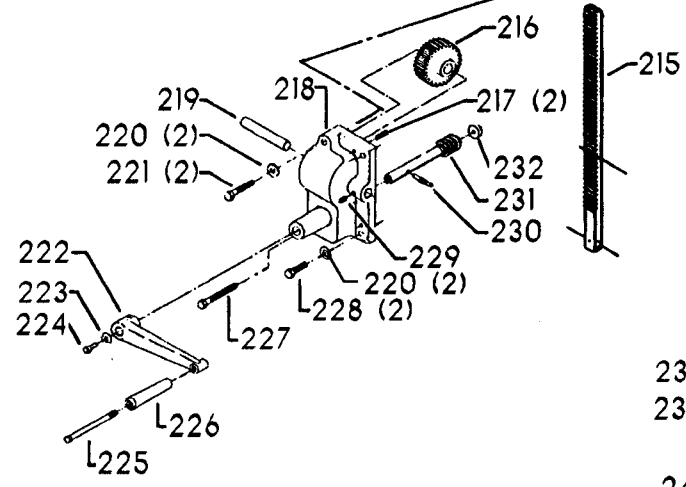

## Parts List for 70-355 Type 1

Item Number	Part Number	Description	Qty Required
1	402060545006	REAR GUARD	1
2	000000-00	No Longer Available	4
2	402007520001	WARNING LABEL	1
3	902030502974	SPEED NUT	6
4	402060315004	JACKSHAFT SHIELD	1
5	000000-00	No Longer Available	2
6	904150107008	RING	1
7	402041065010	SHAFT	1
8	927010102633	KEY	1
9	402040195001	CAM	1
10	402060145007	SHIFTER BRACKET	1
10	1200220	SHIFTER BRACKET ASSY	1
11	920040205384	BEARING	1
12	1200865	SPECIAL BOLT	1
13	906855S	CLIP	2
14	1200219	ROD	1
15	1200267	SPEED CONTROL SCREW	1
16	1200266	SPEED CONTROL SCREW	1
17	489191-00	HEX NUT	2
18	402060545003	FRONT GUARD	1
19	901051931196	SCREW	4
20	901064502250S	DRIVE SCREW	4
21	402060370004	DIAL PLATE - 3:1	1
21	402060370005	DIAL PLATE - 2:1	1
22	1200225	PLUG	1
23	1202610	ROD ASSY	2
24	000000-00	No Longer Available	2

## Parts List for 70-355 Type 1

Item Number	Part Number	Description	Qty Required
24	1641138	KNOB	2
25	901041501111	SET SCREW	2
26	402040755003	POINTER	1
27	1200224	HUB	1
28	928010413355	COIL SPRING	1
29	901041900225S	SET SCREW	1
30	906485S	SCREW	2
31	906482S	SPEED NUT	2
32	902010101300S	HEX NUT	2
33	000000-00	No Longer Available	1
34	000000-00	No Longer Available	2
35	402060575001	HEAD	1
36	901020100512	MACHINE SCREW	1
37	429010040004	CABLE CLAMP	1
38	1200228	COLUMN CLAMP	2
39	905010102718	ROLL PIN	2
40	901010619534	BOLT	1
41	904010101620S	WASHER	4
42	901010600605	CAP SCREW	4
43	401040315005	COVER PLATE	1
44	901020100912	MACHINE SCREW	1
45	000000-00	No Longer Available	1
46	905010106715S	ROLL PIN	1
47	901030408015S	CAP SCREW	1
48	000000-00	No Longer Available	1
49	928080121766	RETURN SPRING	1
50	000000-00	No Longer Available	1