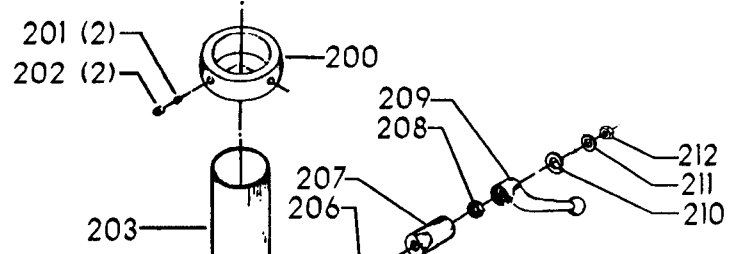

## Parts List for 70-355 Type 1

Item Number	Part Number	Description	Qty Required
1	402060545006	REAR GUARD	1
2	000000-00	No Longer Available	4
2	402007520001	WARNING LABEL	1
3	902030502974	SPEED NUT	6
4	402060315004	JACKSHAFT SHIELD	1
5	000000-00	No Longer Available	2
6	904150107008	RING	1
7	402041065010	SHAFT	1
8	927010102633	KEY	1
9	402040195001	CAM	1
10	402060145007	SHIFTER BRACKET	1
10	1200220	SHIFTER BRACKET ASSY	1
11	920040205384	BEARING	1
12	1200865	SPECIAL BOLT	1
13	906855S	CLIP	2
14	1200219	ROD	1
15	1200267	SPEED CONTROL SCREW	1
16	1200266	SPEED CONTROL SCREW	1
17	489191-00	HEX NUT	2
18	402060545003	FRONT GUARD	1
19	901051931196	SCREW	4
20	901064502250S	DRIVE SCREW	4
21	402060370004	DIAL PLATE - 3:1	1
21	402060370005	DIAL PLATE - 2:1	1
22	1200225	PLUG	1
23	1202610	ROD ASSY	2
24	000000-00	No Longer Available	2

## Parts List for 70-355 Type 1

Item Number	Part Number	Description	Qty Required
24	1641138	KNOB	2
25	901041501111	SET SCREW	2
26	402040755003	POINTER	1
27	1200224	HUB	1
28	928010413355	COIL SPRING	1
29	901041900225S	SET SCREW	1
30	906485S	SCREW	2
31	906482S	SPEED NUT	2
32	902010101300S	HEX NUT	2
33	000000-00	No Longer Available	1
34	000000-00	No Longer Available	2
35	402060575001	HEAD	1
36	901020100512	MACHINE SCREW	1
37	429010040004	CABLE CLAMP	1
38	1200228	COLUMN CLAMP	2
39	905010102718	ROLL PIN	2
40	901010619534	BOLT	1
41	904010101620S	WASHER	4
42	901010600605	CAP SCREW	4
43	401040315005	COVER PLATE	1
44	901020100912	MACHINE SCREW	1
45	000000-00	No Longer Available	1
46	905010106715S	ROLL PIN	1
47	901030408015S	CAP SCREW	1
48	000000-00	No Longer Available	1
49	928080121766	RETURN SPRING	1
50	000000-00	No Longer Available	1