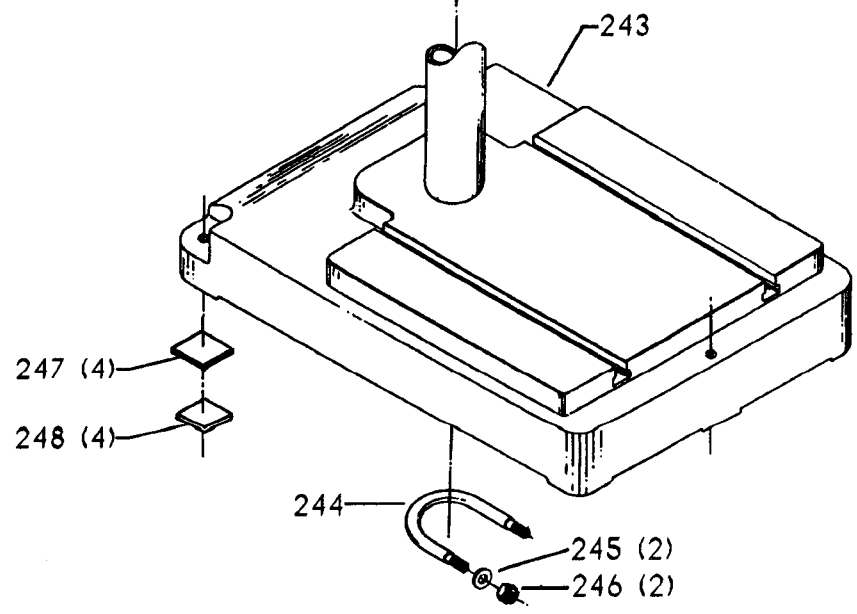

## Parts List for 70-355 Type 1

Item Number	Part Number	Description	Qty Required
1	402060545006	REAR GUARD	1
2	000000-00	No Longer Available	4
2	402007520001	WARNING LABEL	1
3	902030502974	SPEED NUT	6
4	402060315004	JACKSHAFT SHIELD	1
5	000000-00	No Longer Available	2
6	904150107008	RING	1
7	402041065010	SHAFT	1
8	927010102633	KEY	1
9	402040195001	CAM	1
10	402060145007	SHIFTER BRACKET	1
10	1200220	SHIFTER BRACKET ASSY	1
11	920040205384	BEARING	1
12	1200865	SPECIAL BOLT	1
13	906855S	CLIP	2
14	1200219	ROD	1
15	1200267	SPEED CONTROL SCREW	1
16	1200266	SPEED CONTROL SCREW	1
17	489191-00	HEX NUT	2
18	402060545003	FRONT GUARD	1
19	901051931196	SCREW	4
20	901064502250S	DRIVE SCREW	4
21	402060370004	DIAL PLATE - 3:1	1
21	402060370005	DIAL PLATE - 2:1	1
22	1200225	PLUG	1
23	1202610	ROD ASSY	2
24	000000-00	No Longer Available	2

## Parts List for 70-355 Type 1

Item Number	Part Number	Description	Qty Required
24	1641138	KNOB	2
25	901041501111	SET SCREW	2
26	402040755003	POINTER	1
27	1200224	HUB	1
28	928010413355	COIL SPRING	1
29	901041900225S	SET SCREW	1
30	906485S	SCREW	2
31	906482S	SPEED NUT	2
32	902010101300S	HEX NUT	2
33	000000-00	No Longer Available	1
34	000000-00	No Longer Available	2
35	402060575001	HEAD	1
36	901020100512	MACHINE SCREW	1
37	429010040004	CABLE CLAMP	1
38	1200228	COLUMN CLAMP	2
39	905010102718	ROLL PIN	2
40	901010619534	BOLT	1
41	904010101620S	WASHER	4
42	901010600605	CAP SCREW	4
43	401040315005	COVER PLATE	1
44	901020100912	MACHINE SCREW	1
45	000000-00	No Longer Available	1
46	905010106715S	ROLL PIN	1
47	901030408015S	CAP SCREW	1
48	000000-00	No Longer Available	1
49	928080121766	RETURN SPRING	1
50	000000-00	No Longer Available	1