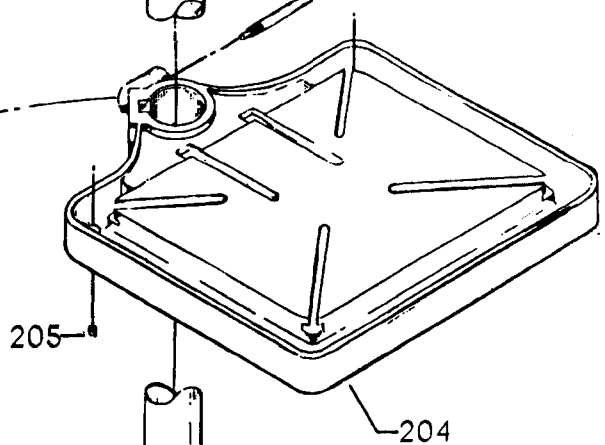

## Parts List for 70-355 Type 1

Item Number	Part Number	Description	Qty Required
1	402060545006	REAR GUARD	1
2	000000-00	No Longer Available	4
2	402007520001	WARNING LABEL	1
3	902030502974	SPEED NUT	6
4	402060315004	JACKSHAFT SHIELD	1
5	000000-00	No Longer Available	2
6	904150107008	RING	1
7	402041065010	SHAFT	1
8	927010102633	KEY	1
9	402040195001	CAM	1
10	402060145007	SHIFTER BRACKET	1
10	1200220	SHIFTER BRACKET ASSY	1
11	920040205384	BEARING	1
12	1200865	SPECIAL BOLT	1
13	906855S	CLIP	2
14	1200219	ROD	1
15	1200267	SPEED CONTROL SCREW	1
16	1200266	SPEED CONTROL SCREW	1
17	489191-00	HEX NUT	2
18	402060545003	FRONT GUARD	1
19	901051931196	SCREW	4
20	901064502250S	DRIVE SCREW	4
21	402060370004	DIAL PLATE - 3:1	1
21	402060370005	DIAL PLATE - 2:1	1
22	1200225	PLUG	1
23	1202610	ROD ASSY	2
24	000000-00	No Longer Available	2

## Parts List for 70-355 Type 1

Item Number	Part Number	Description	Qty Required
24	1641138	KNOB	2
25	901041501111	SET SCREW	2
26	402040755003	POINTER	1
27	1200224	HUB	1
28	928010413355	COIL SPRING	1
29	901041900225S	SET SCREW	1
30	906485S	SCREW	2
31	906482S	SPEED NUT	2
32	902010101300S	HEX NUT	2
33	000000-00	No Longer Available	1
34	000000-00	No Longer Available	2
35	402060575001	HEAD	1
36	901020100512	MACHINE SCREW	1
37	429010040004	CABLE CLAMP	1
38	1200228	COLUMN CLAMP	2
39	905010102718	ROLL PIN	2
40	901010619534	BOLT	1
41	904010101620S	WASHER	4
42	901010600605	CAP SCREW	4
43	401040315005	COVER PLATE	1
44	901020100912	MACHINE SCREW	1
45	000000-00	No Longer Available	1
46	905010106715S	ROLL PIN	1
47	901030408015S	CAP SCREW	1
48	000000-00	No Longer Available	1
49	928080121766	RETURN SPRING	1
50	000000-00	No Longer Available	1