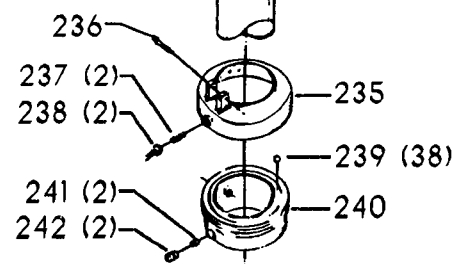

## Parts List for 70-355 Type 1

Item Number	Part Number	Description	Qty Required
1	402060545006	REAR GUARD	1
2	000000-00	No Longer Available	4
2	402007520001	WARNING LABEL	1
3	902030502974	SPEED NUT	6
4	402060315004	JACKSHAFT SHIELD	1
5	000000-00	No Longer Available	2
6	904150107008	RING	1
7	402041065010	SHAFT	1
8	927010102633	KEY	1
9	402040195001	CAM	1
10	402060145007	SHIFTER BRACKET	1
10	1200220	SHIFTER BRACKET ASSY	1
11	920040205384	BEARING	1
12	1200865	SPECIAL BOLT	1
13	906855S	CLIP	2
14	1200219	ROD	1
15	1200267	SPEED CONTROL SCREW	1
16	1200266	SPEED CONTROL SCREW	1
17	489191-00	HEX NUT	2
18	402060545003	FRONT GUARD	1
19	901051931196	SCREW	4
20	901064502250S	DRIVE SCREW	4
21	402060370004	DIAL PLATE - 3:1	1
21	402060370005	DIAL PLATE - 2:1	1
22	1200225	PLUG	1
23	1202610	ROD ASSY	2
24	000000-00	No Longer Available	2

## Parts List for 70-355 Type 1

Item Number	Part Number	Description	Qty Required
24	1641138	KNOB	2
25	901041501111	SET SCREW	2
26	402040755003	POINTER	1
27	1200224	HUB	1
28	928010413355	COIL SPRING	1
29	901041900225S	SET SCREW	1
30	906485S	SCREW	2
31	906482S	SPEED NUT	2
32	902010101300S	HEX NUT	2
33	000000-00	No Longer Available	1
34	000000-00	No Longer Available	2
35	402060575001	HEAD	1
36	901020100512	MACHINE SCREW	1
37	429010040004	CABLE CLAMP	1
38	1200228	COLUMN CLAMP	2
39	905010102718	ROLL PIN	2
40	901010619534	BOLT	1
41	904010101620S	WASHER	4
42	901010600605	CAP SCREW	4
43	401040315005	COVER PLATE	1
44	901020100912	MACHINE SCREW	1
45	000000-00	No Longer Available	1
46	905010106715S	ROLL PIN	1
47	901030408015S	CAP SCREW	1
48	000000-00	No Longer Available	1
49	928080121766	RETURN SPRING	1
50	000000-00	No Longer Available	1