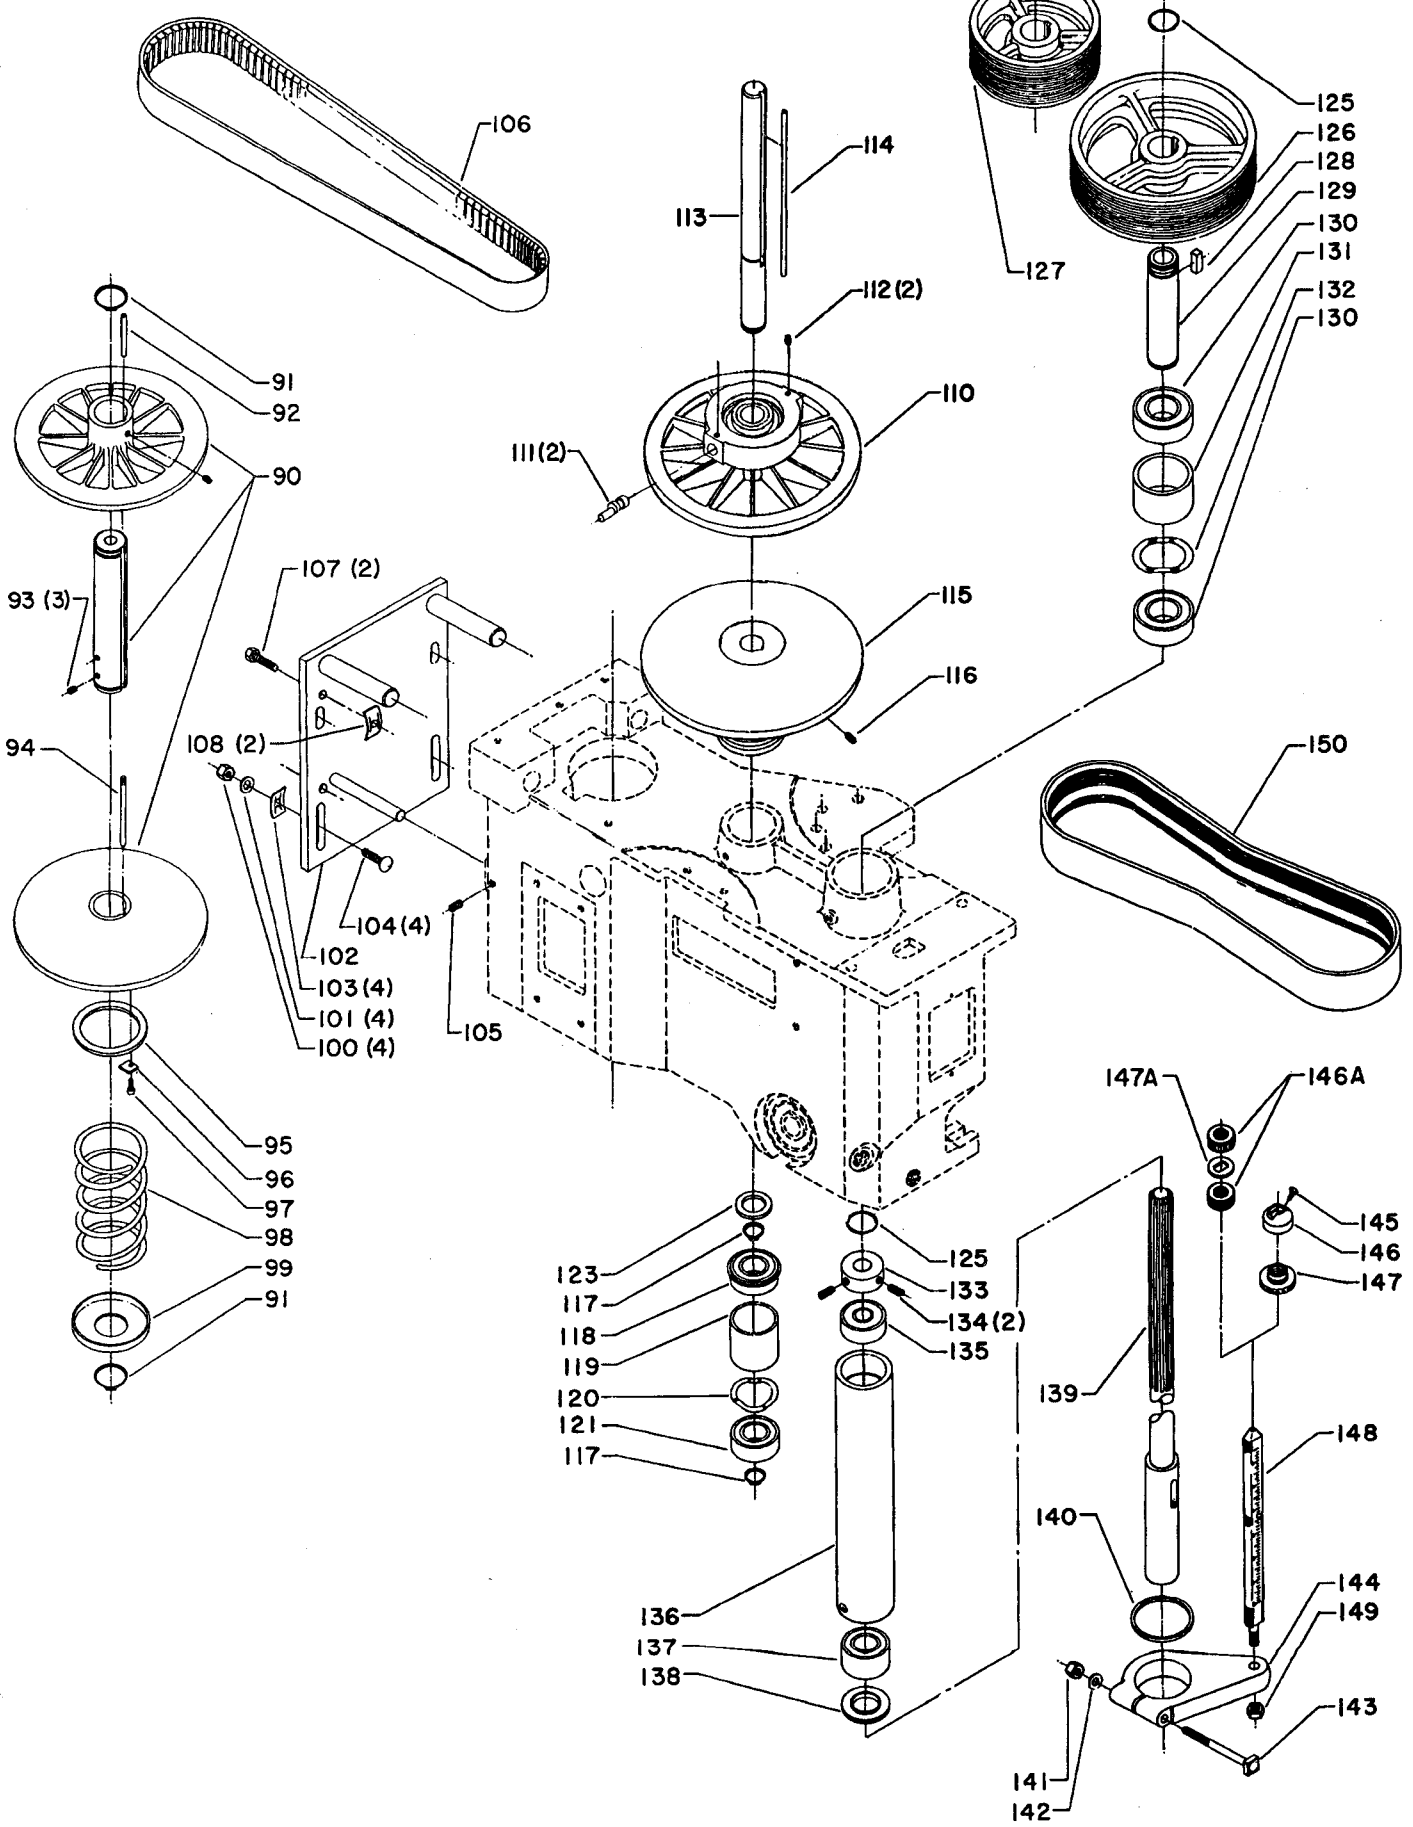

## Parts List for 70-355 Type 1

Item Number	Part Number	Description	Qty Required
1	402060545006	REAR GUARD	1
2	000000-00	No Longer Available	4
2	402007520001	WARNING LABEL	1
3	902030502974	SPEED NUT	6
4	402060315004	JACKSHAFT SHIELD	1
5	000000-00	No Longer Available	2
6	904150107008	RING	1
7	402041065010	SHAFT	1
8	927010102633	KEY	1
9	402040195001	CAM	1
10	402060145007	SHIFTER BRACKET	1
10	1200220	SHIFTER BRACKET ASSY	1
11	920040205384	BEARING	1
12	1200865	SPECIAL BOLT	1
13	906855S	CLIP	2
14	1200219	ROD	1
15	1200267	SPEED CONTROL SCREW	1
16	1200266	SPEED CONTROL SCREW	1
17	489191-00	HEX NUT	2
18	402060545003	FRONT GUARD	1
19	901051931196	SCREW	4
20	901064502250S	DRIVE SCREW	4
21	402060370004	DIAL PLATE - 3:1	1
21	402060370005	DIAL PLATE - 2:1	1
22	1200225	PLUG	1
23	1202610	ROD ASSY	2
24	000000-00	No Longer Available	2

## Parts List for 70-355 Type 1

Item Number	Part Number	Description	Qty Required
24	1641138	KNOB	2
25	901041501111	SET SCREW	2
26	402040755003	POINTER	1
27	1200224	HUB	1
28	928010413355	COIL SPRING	1
29	901041900225S	SET SCREW	1
30	906485S	SCREW	2
31	906482S	SPEED NUT	2
32	902010101300S	HEX NUT	2
33	000000-00	No Longer Available	1
34	000000-00	No Longer Available	2
35	402060575001	HEAD	1
36	901020100512	MACHINE SCREW	1
37	429010040004	CABLE CLAMP	1
38	1200228	COLUMN CLAMP	2
39	905010102718	ROLL PIN	2
40	901010619534	BOLT	1
41	904010101620S	WASHER	4
42	901010600605	CAP SCREW	4
43	401040315005	COVER PLATE	1
44	901020100912	MACHINE SCREW	1
45	000000-00	No Longer Available	1
46	905010106715S	ROLL PIN	1
47	901030408015S	CAP SCREW	1
48	000000-00	No Longer Available	1
49	928080121766	RETURN SPRING	1
50	000000-00	No Longer Available	1