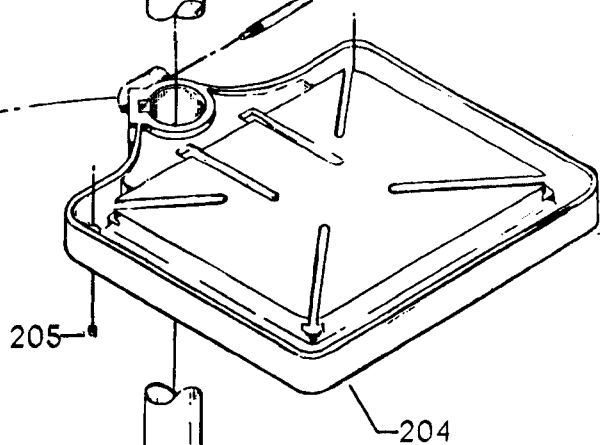

20-660 TILT TABLE

Parts List for 70-352 Type 1

Item Number	Part Number	Description	Qty Required
1	402060545006	REAR GUARD	1
2	000000-00	No Longer Available	4
2	402007520001	WARNING LABEL	1
3	902030502974	SPEED NUT	6
4	402060315004	JACKSHAFT SHIELD	1
5	000000-00	No Longer Available	2
6	904150107008	RING	1
7	402041065010	SHAFT	1
8	927010102633	KEY	1
9	402040195001	CAM	1
10	402060145007	SHIFTER BRACKET	1
10	1200220	SHIFTER BRACKET ASSY	1
11	920040205384	BEARING	1
12	1200865	SPECIAL BOLT	1
13	906855S	CLIP	2
14	1200219	ROD	1
15	1200267	SPEED CONTROL SCREW	1
16	1200266	SPEED CONTROL SCREW	1
17	489191-00	HEX NUT	2
18	402060545003	FRONT GUARD	1
19	901051931196	SCREW	4
20	901064502250S	DRIVE SCREW	4
21	402060370004	DIAL PLATE - 3:1	1
21	402060370005	DIAL PLATE - 2:1	1
22	1200225	PLUG	1
23	1202610	ROD ASSY	2
24	000000-00	No Longer Available	2

Parts List for 70-352 Type 1

Item Number	Part Number	Description	Qty Required
24	1641138	KNOB	2
25	901041501111	SET SCREW	2
26	402040755003	POINTER	1
27	1200224	HUB	1
28	928010413355	COIL SPRING	1
29	901041900225S	SET SCREW	1
30	906485S	SCREW	2
31	906482S	SPEED NUT	2
32	902010101300S	HEX NUT	2
33	000000-00	No Longer Available	1
34	000000-00	No Longer Available	2
35	402060575001	HEAD	1
36	901020100512	MACHINE SCREW	1
37	429010040004	CABLE CLAMP	1
38	1200228	COLUMN CLAMP	2
39	905010102718	ROLL PIN	2
40	901010619534	BOLT	1
41	904010101620S	WASHER	4
42	901010600605	CAP SCREW	4
43	401040315005	COVER PLATE	1
44	901020100912	MACHINE SCREW	1
45	000000-00	No Longer Available	1
46	905010106715S	ROLL PIN	1
47	901030408015S	CAP SCREW	1
48	000000-00	No Longer Available	1
49	928080121766	RETURN SPRING	1
50	000000-00	No Longer Available	1