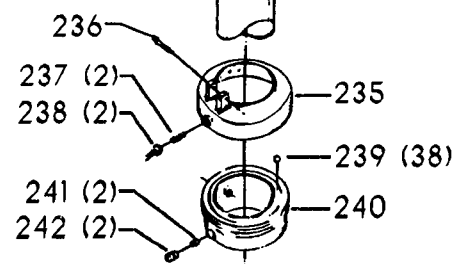

20-660 TILT TABLE

Parts List for 70-352 Type 1

Item Number	Part Number	Description	Qty Required
1	402060545006	REAR GUARD	1
2	000000-00	No Longer Available	4
2	402007520001	WARNING LABEL	1
3	902030502974	SPEED NUT	6
4	402060315004	JACKSHAFT SHIELD	1
5	000000-00	No Longer Available	2
6	904150107008	RING	1
7	402041065010	SHAFT	1
8	927010102633	KEY	1
9	402040195001	CAM	1
10	402060145007	SHIFTER BRACKET	1
10	1200220	SHIFTER BRACKET ASSY	1
11	920040205384	BEARING	1
12	1200865	SPECIAL BOLT	1
13	906855S	CLIP	2
14	1200219	ROD	1
15	1200267	SPEED CONTROL SCREW	1
16	1200266	SPEED CONTROL SCREW	1
17	489191-00	HEX NUT	2
18	402060545003	FRONT GUARD	1
19	901051931196	SCREW	4
20	901064502250S	DRIVE SCREW	4
21	402060370004	DIAL PLATE - 3:1	1
21	402060370005	DIAL PLATE - 2:1	1
22	1200225	PLUG	1
23	1202610	ROD ASSY	2
24	000000-00	No Longer Available	2

Parts List for 70-352 Type 1

Item Number	Part Number	Description	Qty Required
24	1641138	KNOB	2
25	901041501111	SET SCREW	2
26	402040755003	POINTER	1
27	1200224	HUB	1
28	928010413355	COIL SPRING	1
29	901041900225S	SET SCREW	1
30	906485S	SCREW	2
31	906482S	SPEED NUT	2
32	902010101300S	HEX NUT	2
33	000000-00	No Longer Available	1
34	000000-00	No Longer Available	2
35	402060575001	HEAD	1
36	901020100512	MACHINE SCREW	1
37	429010040004	CABLE CLAMP	1
38	1200228	COLUMN CLAMP	2
39	905010102718	ROLL PIN	2
40	901010619534	BOLT	1
41	904010101620S	WASHER	4
42	901010600605	CAP SCREW	4
43	401040315005	COVER PLATE	1
44	901020100912	MACHINE SCREW	1
45	000000-00	No Longer Available	1
46	905010106715S	ROLL PIN	1
47	901030408015S	CAP SCREW	1
48	000000-00	No Longer Available	1
49	928080121766	RETURN SPRING	1
50	000000-00	No Longer Available	1