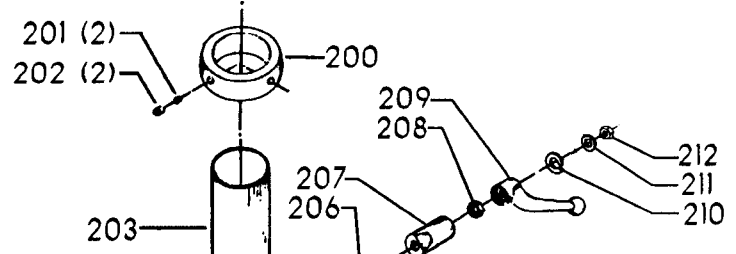

20-660 TILT TABLE

Parts List for 70-352 Type 1

Item Number	Part Number	Description	Qty Required
1	402060545006	REAR GUARD	1
2	000000-00	No Longer Available	4
2	402007520001	WARNING LABEL	1
3	902030502974	SPEED NUT	6
4	402060315004	JACKSHAFT SHIELD	1
5	000000-00	No Longer Available	2
6	904150107008	RING	1
7	402041065010	SHAFT	1
8	927010102633	KEY	1
9	402040195001	CAM	1
10	402060145007	SHIFTER BRACKET	1
10	1200220	SHIFTER BRACKET ASSY	1
11	920040205384	BEARING	1
12	1200865	SPECIAL BOLT	1
13	906855S	CLIP	2
14	1200219	ROD	1
15	1200267	SPEED CONTROL SCREW	1
16	1200266	SPEED CONTROL SCREW	1
17	489191-00	HEX NUT	2
18	402060545003	FRONT GUARD	1
19	901051931196	SCREW	4
20	901064502250S	DRIVE SCREW	4
21	402060370004	DIAL PLATE - 3:1	1
21	402060370005	DIAL PLATE - 2:1	1
22	1200225	PLUG	1
23	1202610	ROD ASSY	2
24	000000-00	No Longer Available	2

Parts List for 70-352 Type 1

Item Number	Part Number	Description	Qty Required
24	1641138	KNOB	2
25	901041501111	SET SCREW	2
26	402040755003	POINTER	1
27	1200224	HUB	1
28	928010413355	COIL SPRING	1
29	901041900225S	SET SCREW	1
30	906485S	SCREW	2
31	906482S	SPEED NUT	2
32	902010101300S	HEX NUT	2
33	000000-00	No Longer Available	1
34	000000-00	No Longer Available	2
35	402060575001	HEAD	1
36	901020100512	MACHINE SCREW	1
37	429010040004	CABLE CLAMP	1
38	1200228	COLUMN CLAMP	2
39	905010102718	ROLL PIN	2
40	901010619534	BOLT	1
41	904010101620S	WASHER	4
42	901010600605	CAP SCREW	4
43	401040315005	COVER PLATE	1
44	901020100912	MACHINE SCREW	1
45	000000-00	No Longer Available	1
46	905010106715S	ROLL PIN	1
47	901030408015S	CAP SCREW	1
48	000000-00	No Longer Available	1
49	928080121766	RETURN SPRING	1
50	000000-00	No Longer Available	1