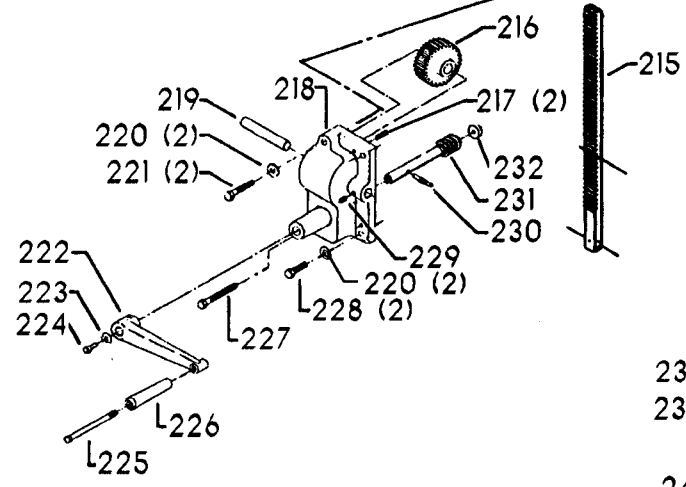

20-660 TILT TABLE

Parts List for 70-352 Type 1

Item Number	Part Number	Description	Qty Required
1	402060545006	REAR GUARD	1
2	000000-00	No Longer Available	4
2	402007520001	WARNING LABEL	1
3	902030502974	SPEED NUT	6
4	402060315004	JACKSHAFT SHIELD	1
5	000000-00	No Longer Available	2
6	904150107008	RING	1
7	402041065010	SHAFT	1
8	927010102633	KEY	1
9	402040195001	CAM	1
10	402060145007	SHIFTER BRACKET	1
10	1200220	SHIFTER BRACKET ASSY	1
11	920040205384	BEARING	1
12	1200865	SPECIAL BOLT	1
13	906855S	CLIP	2
14	1200219	ROD	1
15	1200267	SPEED CONTROL SCREW	1
16	1200266	SPEED CONTROL SCREW	1
17	489191-00	HEX NUT	2
18	402060545003	FRONT GUARD	1
19	901051931196	SCREW	4
20	901064502250S	DRIVE SCREW	4
21	402060370004	DIAL PLATE - 3:1	1
21	402060370005	DIAL PLATE - 2:1	1
22	1200225	PLUG	1
23	1202610	ROD ASSY	2
24	000000-00	No Longer Available	2

Parts List for 70-352 Type 1

Item Number	Part Number	Description	Qty Required
24	1641138	KNOB	2
25	901041501111	SET SCREW	2
26	402040755003	POINTER	1
27	1200224	HUB	1
28	928010413355	COIL SPRING	1
29	901041900225S	SET SCREW	1
30	906485S	SCREW	2
31	906482S	SPEED NUT	2
32	902010101300S	HEX NUT	2
33	000000-00	No Longer Available	1
34	000000-00	No Longer Available	2
35	402060575001	HEAD	1
36	901020100512	MACHINE SCREW	1
37	429010040004	CABLE CLAMP	1
38	1200228	COLUMN CLAMP	2
39	905010102718	ROLL PIN	2
40	901010619534	BOLT	1
41	904010101620S	WASHER	4
42	901010600605	CAP SCREW	4
43	401040315005	COVER PLATE	1
44	901020100912	MACHINE SCREW	1
45	000000-00	No Longer Available	1
46	905010106715S	ROLL PIN	1
47	901030408015S	CAP SCREW	1
48	000000-00	No Longer Available	1
49	928080121766	RETURN SPRING	1
50	000000-00	No Longer Available	1