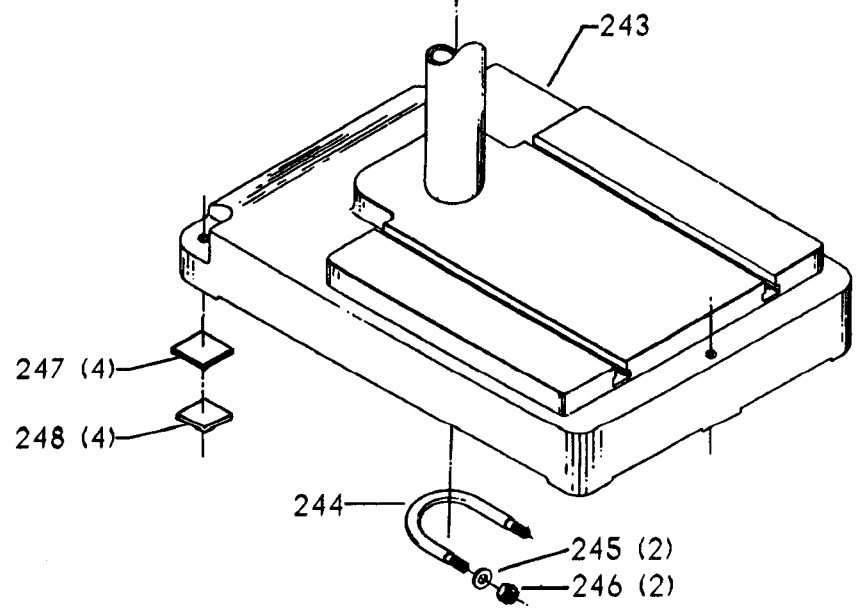

20-660 TILT TABLE

Parts List for 70-352 Type 1

Item Number	Part Number	Description	Qty Required
1	402060545006	REAR GUARD	1
2	000000-00	No Longer Available	4
2	402007520001	WARNING LABEL	1
3	902030502974	SPEED NUT	6
4	402060315004	JACKSHAFT SHIELD	1
5	000000-00	No Longer Available	2
6	904150107008	RING	1
7	402041065010	SHAFT	1
8	927010102633	KEY	1
9	402040195001	CAM	1
10	402060145007	SHIFTER BRACKET	1
10	1200220	SHIFTER BRACKET ASSY	1
11	920040205384	BEARING	1
12	1200865	SPECIAL BOLT	1
13	906855S	CLIP	2
14	1200219	ROD	1
15	1200267	SPEED CONTROL SCREW	1
16	1200266	SPEED CONTROL SCREW	1
17	489191-00	HEX NUT	2
18	402060545003	FRONT GUARD	1
19	901051931196	SCREW	4
20	901064502250S	DRIVE SCREW	4
21	402060370004	DIAL PLATE - 3:1	1
21	402060370005	DIAL PLATE - 2:1	1
22	1200225	PLUG	1
23	1202610	ROD ASSY	2
24	000000-00	No Longer Available	2

Parts List for 70-352 Type 1

Item Number	Part Number	Description	Qty Required
24	1641138	KNOB	2
25	901041501111	SET SCREW	2
26	402040755003	POINTER	1
27	1200224	HUB	1
28	928010413355	COIL SPRING	1
29	901041900225S	SET SCREW	1
30	906485S	SCREW	2
31	906482S	SPEED NUT	2
32	902010101300S	HEX NUT	2
33	000000-00	No Longer Available	1
34	000000-00	No Longer Available	2
35	402060575001	HEAD	1
36	901020100512	MACHINE SCREW	1
37	429010040004	CABLE CLAMP	1
38	1200228	COLUMN CLAMP	2
39	905010102718	ROLL PIN	2
40	901010619534	BOLT	1
41	904010101620S	WASHER	4
42	901010600605	CAP SCREW	4
43	401040315005	COVER PLATE	1
44	901020100912	MACHINE SCREW	1
45	000000-00	No Longer Available	1
46	905010106715S	ROLL PIN	1
47	901030408015S	CAP SCREW	1
48	000000-00	No Longer Available	1
49	928080121766	RETURN SPRING	1
50	000000-00	No Longer Available	1