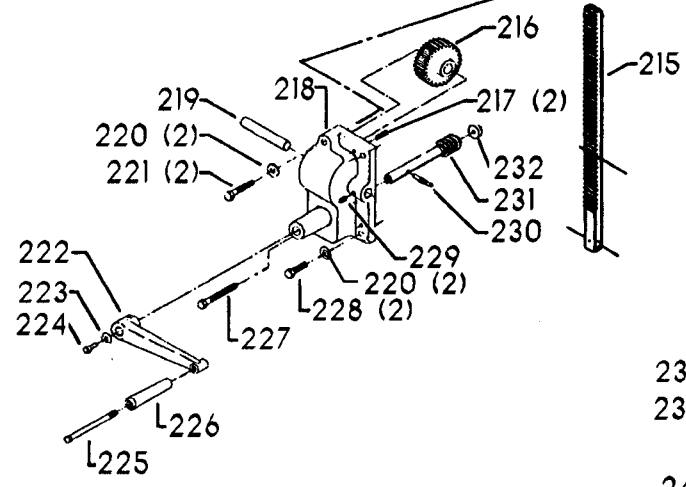

20-660 TILT TABLE

Parts List for 70-327 Type 1

Item Number	Part Number	Description	Qty Required
1	402060545006	REAR GUARD	1
2	000000-00	No Longer Available	4
2	402007520001	WARNING LABEL	1
3	902030502974	SPEED NUT	6
4	402060315004	JACKSHAFT SHIELD	1
5	000000-00	No Longer Available	2
6	904150107008	RING	1
7	402041065010	SHAFT	1
8	927010102633	KEY	1
9	402040195001	CAM	1
10	402060145007	SHIFTER BRACKET	1
10	1200220	SHIFTER BRACKET ASSY	1
11	920040205384	BEARING	1
12	1200865	SPECIAL BOLT	1
13	906855S	CLIP	2
14	1200219	ROD	1
15	1200267	SPEED CONTROL SCREW	1
16	1200266	SPEED CONTROL SCREW	1
17	489191-00	HEX NUT	2
18	402060545003	FRONT GUARD	1
19	901051931196	SCREW	4
20	901064502250S	DRIVE SCREW	4
21	402060370004	DIAL PLATE - 3:1	1
21	402060370005	DIAL PLATE - 2:1	1
22	1200225	PLUG	1
23	1202610	ROD ASSY	2
24	000000-00	No Longer Available	2

Parts List for 70-327 Type 1

Item Number	Part Number	Description	Qty Required
24	1641138	KNOB	2
25	901041501111	SET SCREW	2
26	402040755003	POINTER	1
27	1200224	HUB	1
28	928010413355	COIL SPRING	1
29	901041900225S	SET SCREW	1
30	906485S	SCREW	2
31	906482S	SPEED NUT	2
32	902010101300S	HEX NUT	2
33	000000-00	No Longer Available	1
34	000000-00	No Longer Available	2
35	402060575001	HEAD	1
36	901020100512	MACHINE SCREW	1
37	429010040004	CABLE CLAMP	1
38	1200228	COLUMN CLAMP	2
39	905010102718	ROLL PIN	2
40	901010619534	BOLT	1
41	904010101620S	WASHER	4
42	901010600605	CAP SCREW	4
43	401040315005	COVER PLATE	1
44	901020100912	MACHINE SCREW	1
45	000000-00	No Longer Available	1
46	905010106715S	ROLL PIN	1
47	901030408015S	CAP SCREW	1
48	000000-00	No Longer Available	1
49	928080121766	RETURN SPRING	1
50	000000-00	No Longer Available	1