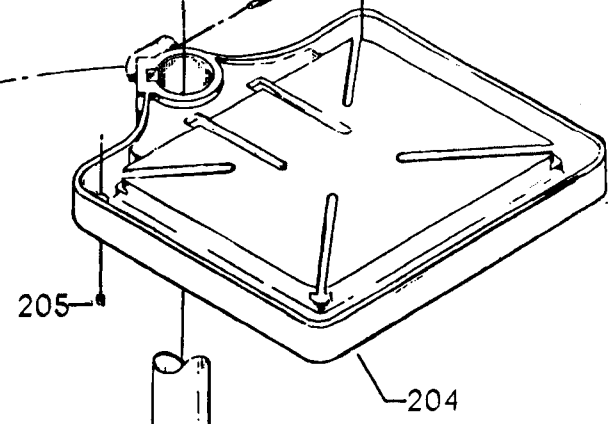

20-660 TILT TABLE

Parts List for 70-327 Type 1

Item Number	Part Number	Description	Qty Required
1	402060545006	REAR GUARD	1
2	000000-00	No Longer Available	4
2	402007520001	WARNING LABEL	1
3	902030502974	SPEED NUT	6
4	402060315004	JACKSHAFT SHIELD	1
5	000000-00	No Longer Available	2
6	904150107008	RING	1
7	402041065010	SHAFT	1
8	927010102633	KEY	1
9	402040195001	CAM	1
10	402060145007	SHIFTER BRACKET	1
10	1200220	SHIFTER BRACKET ASSY	1
11	920040205384	BEARING	1
12	1200865	SPECIAL BOLT	1
13	906855S	CLIP	2
14	1200219	ROD	1
15	1200267	SPEED CONTROL SCREW	1
16	1200266	SPEED CONTROL SCREW	1
17	489191-00	HEX NUT	2
18	402060545003	FRONT GUARD	1
19	901051931196	SCREW	4
20	901064502250S	DRIVE SCREW	4
21	402060370004	DIAL PLATE - 3:1	1
21	402060370005	DIAL PLATE - 2:1	1
22	1200225	PLUG	1
23	1202610	ROD ASSY	2
24	000000-00	No Longer Available	2

Parts List for 70-327 Type 1

Item Number	Part Number	Description	Qty Required
24	1641138	KNOB	2
25	901041501111	SET SCREW	2
26	402040755003	POINTER	1
27	1200224	HUB	1
28	928010413355	COIL SPRING	1
29	901041900225S	SET SCREW	1
30	906485S	SCREW	2
31	906482S	SPEED NUT	2
32	902010101300S	HEX NUT	2
33	000000-00	No Longer Available	1
34	000000-00	No Longer Available	2
35	402060575001	HEAD	1
36	901020100512	MACHINE SCREW	1
37	429010040004	CABLE CLAMP	1
38	1200228	COLUMN CLAMP	2
39	905010102718	ROLL PIN	2
40	901010619534	BOLT	1
41	904010101620S	WASHER	4
42	901010600605	CAP SCREW	4
43	401040315005	COVER PLATE	1
44	901020100912	MACHINE SCREW	1
45	000000-00	No Longer Available	1
46	905010106715S	ROLL PIN	1
47	901030408015S	CAP SCREW	1
48	000000-00	No Longer Available	1
49	928080121766	RETURN SPRING	1
50	000000-00	No Longer Available	1