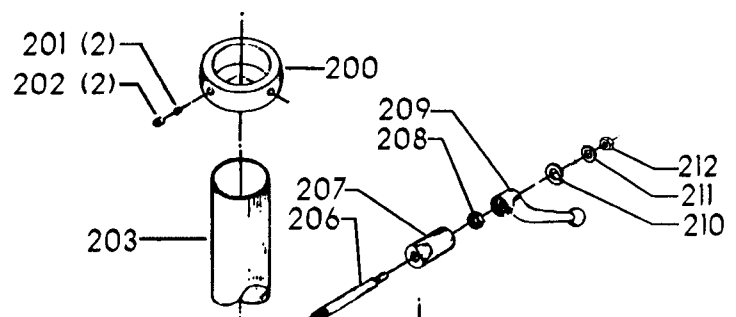

20-660 TILT TABLE

Parts List for 70-327 Type 1

Item Number	Part Number	Description	Qty Required
1	402060545006	REAR GUARD	1
2	000000-00	No Longer Available	4
2	402007520001	WARNING LABEL	1
3	902030502974	SPEED NUT	6
4	402060315004	JACKSHAFT SHIELD	1
5	000000-00	No Longer Available	2
6	904150107008	RING	1
7	402041065010	SHAFT	1
8	927010102633	KEY	1
9	402040195001	CAM	1
10	402060145007	SHIFTER BRACKET	1
10	1200220	SHIFTER BRACKET ASSY	1
11	920040205384	BEARING	1
12	1200865	SPECIAL BOLT	1
13	906855S	CLIP	2
14	1200219	ROD	1
15	1200267	SPEED CONTROL SCREW	1
16	1200266	SPEED CONTROL SCREW	1
17	489191-00	HEX NUT	2
18	402060545003	FRONT GUARD	1
19	901051931196	SCREW	4
20	901064502250S	DRIVE SCREW	4
21	402060370004	DIAL PLATE - 3:1	1
21	402060370005	DIAL PLATE - 2:1	1
22	1200225	PLUG	1
23	1202610	ROD ASSY	2
24	000000-00	No Longer Available	2

Parts List for 70-327 Type 1

Item Number	Part Number	Description	Qty Required
24	1641138	KNOB	2
25	901041501111	SET SCREW	2
26	402040755003	POINTER	1
27	1200224	HUB	1
28	928010413355	COIL SPRING	1
29	901041900225S	SET SCREW	1
30	906485S	SCREW	2
31	906482S	SPEED NUT	2
32	902010101300S	HEX NUT	2
33	000000-00	No Longer Available	1
34	000000-00	No Longer Available	2
35	402060575001	HEAD	1
36	901020100512	MACHINE SCREW	1
37	429010040004	CABLE CLAMP	1
38	1200228	COLUMN CLAMP	2
39	905010102718	ROLL PIN	2
40	901010619534	BOLT	1
41	904010101620S	WASHER	4
42	901010600605	CAP SCREW	4
43	401040315005	COVER PLATE	1
44	901020100912	MACHINE SCREW	1
45	000000-00	No Longer Available	1
46	905010106715S	ROLL PIN	1
47	901030408015S	CAP SCREW	1
48	000000-00	No Longer Available	1
49	928080121766	RETURN SPRING	1
50	000000-00	No Longer Available	1