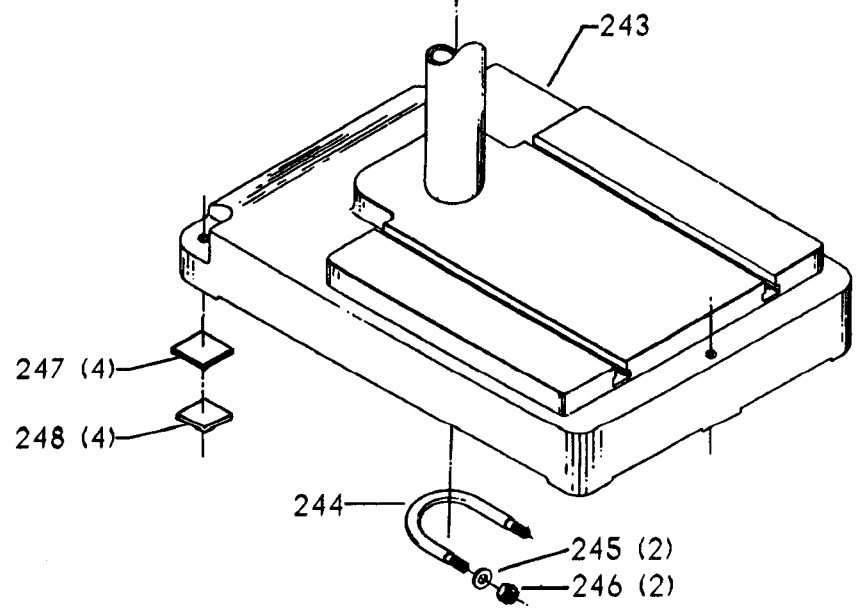

20-660 TILT TABLE

Parts List for 70-327 Type 1

Item Number	Part Number	Description	Qty Required
1	402060545006	REAR GUARD	1
2	000000-00	No Longer Available	4
2	402007520001	WARNING LABEL	1
3	902030502974	SPEED NUT	6
4	402060315004	JACKSHAFT SHIELD	1
5	000000-00	No Longer Available	2
6	904150107008	RING	1
7	402041065010	SHAFT	1
8	927010102633	KEY	1
9	402040195001	CAM	1
10	402060145007	SHIFTER BRACKET	1
10	1200220	SHIFTER BRACKET ASSY	1
11	920040205384	BEARING	1
12	1200865	SPECIAL BOLT	1
13	906855S	CLIP	2
14	1200219	ROD	1
15	1200267	SPEED CONTROL SCREW	1
16	1200266	SPEED CONTROL SCREW	1
17	489191-00	HEX NUT	2
18	402060545003	FRONT GUARD	1
19	901051931196	SCREW	4
20	901064502250S	DRIVE SCREW	4
21	402060370004	DIAL PLATE - 3:1	1
21	402060370005	DIAL PLATE - 2:1	1
22	1200225	PLUG	1
23	1202610	ROD ASSY	2
24	000000-00	No Longer Available	2

Parts List for 70-327 Type 1

Item Number	Part Number	Description	Qty Required
24	1641138	KNOB	2
25	901041501111	SET SCREW	2
26	402040755003	POINTER	1
27	1200224	HUB	1
28	928010413355	COIL SPRING	1
29	901041900225S	SET SCREW	1
30	906485S	SCREW	2
31	906482S	SPEED NUT	2
32	902010101300S	HEX NUT	2
33	000000-00	No Longer Available	1
34	000000-00	No Longer Available	2
35	402060575001	HEAD	1
36	901020100512	MACHINE SCREW	1
37	429010040004	CABLE CLAMP	1
38	1200228	COLUMN CLAMP	2
39	905010102718	ROLL PIN	2
40	901010619534	BOLT	1
41	904010101620S	WASHER	4
42	901010600605	CAP SCREW	4
43	401040315005	COVER PLATE	1
44	901020100912	MACHINE SCREW	1
45	000000-00	No Longer Available	1
46	905010106715S	ROLL PIN	1
47	901030408015S	CAP SCREW	1
48	000000-00	No Longer Available	1
49	928080121766	RETURN SPRING	1
50	000000-00	No Longer Available	1