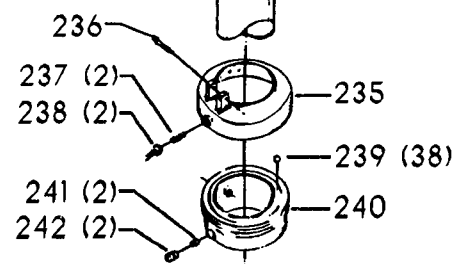

20-660 TILT TABLE

Parts List for 70-327 Type 1

Item Number	Part Number	Description	Qty Required
1	402060545006	REAR GUARD	1
2	000000-00	No Longer Available	4
2	402007520001	WARNING LABEL	1
3	902030502974	SPEED NUT	6
4	402060315004	JACKSHAFT SHIELD	1
5	000000-00	No Longer Available	2
6	904150107008	RING	1
7	402041065010	SHAFT	1
8	927010102633	KEY	1
9	402040195001	CAM	1
10	402060145007	SHIFTER BRACKET	1
10	1200220	SHIFTER BRACKET ASSY	1
11	920040205384	BEARING	1
12	1200865	SPECIAL BOLT	1
13	906855S	CLIP	2
14	1200219	ROD	1
15	1200267	SPEED CONTROL SCREW	1
16	1200266	SPEED CONTROL SCREW	1
17	489191-00	HEX NUT	2
18	402060545003	FRONT GUARD	1
19	901051931196	SCREW	4
20	901064502250S	DRIVE SCREW	4
21	402060370004	DIAL PLATE - 3:1	1
21	402060370005	DIAL PLATE - 2:1	1
22	1200225	PLUG	1
23	1202610	ROD ASSY	2
24	000000-00	No Longer Available	2

Parts List for 70-327 Type 1

Item Number	Part Number	Description	Qty Required
24	1641138	KNOB	2
25	901041501111	SET SCREW	2
26	402040755003	POINTER	1
27	1200224	HUB	1
28	928010413355	COIL SPRING	1
29	901041900225S	SET SCREW	1
30	906485S	SCREW	2
31	906482S	SPEED NUT	2
32	902010101300S	HEX NUT	2
33	000000-00	No Longer Available	1
34	000000-00	No Longer Available	2
35	402060575001	HEAD	1
36	901020100512	MACHINE SCREW	1
37	429010040004	CABLE CLAMP	1
38	1200228	COLUMN CLAMP	2
39	905010102718	ROLL PIN	2
40	901010619534	BOLT	1
41	904010101620S	WASHER	4
42	901010600605	CAP SCREW	4
43	401040315005	COVER PLATE	1
44	901020100912	MACHINE SCREW	1
45	000000-00	No Longer Available	1
46	905010106715S	ROLL PIN	1
47	901030408015S	CAP SCREW	1
48	000000-00	No Longer Available	1
49	928080121766	RETURN SPRING	1
50	000000-00	No Longer Available	1