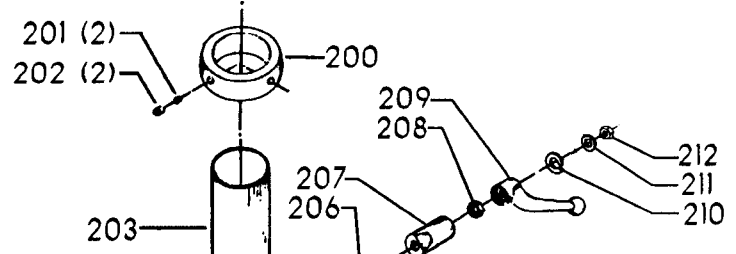

## Parts List for 70-322 Type 1

Item Number	Part Number	Description	Qty Required
1	402060545006	REAR GUARD	1
2	000000-00	No Longer Available	4
2	402007520001	WARNING LABEL	1
3	902030502974	SPEED NUT	6
4	402060315004	JACKSHAFT SHIELD	1
5	000000-00	No Longer Available	2
6	904150107008	RING	1
7	402041065010	SHAFT	1
8	927010102633	KEY	1
9	402040195001	CAM	1
10	402060145007	SHIFTER BRACKET	1
10	1200220	SHIFTER BRACKET ASSY	1
11	920040205384	BEARING	1
12	1200865	SPECIAL BOLT	1
13	906855S	CLIP	2
14	1200219	ROD	1
15	1200267	SPEED CONTROL SCREW	1
16	1200266	SPEED CONTROL SCREW	1
17	489191-00	HEX NUT	2
18	402060545003	FRONT GUARD	1
19	901051931196	SCREW	4
20	901064502250S	DRIVE SCREW	4
21	402060370004	DIAL PLATE - 3:1	1
21	402060370005	DIAL PLATE - 2:1	1
22	1200225	PLUG	1
23	1202610	ROD ASSY	2
24	000000-00	No Longer Available	2

## Parts List for 70-322 Type 1

Item Number	Part Number	Description	Qty Required
24	1641138	KNOB	2
25	901041501111	SET SCREW	2
26	402040755003	POINTER	1
27	1200224	HUB	1
28	928010413355	COIL SPRING	1
29	901041900225S	SET SCREW	1
30	906485S	SCREW	2
31	906482S	SPEED NUT	2
32	902010101300S	HEX NUT	2
33	000000-00	No Longer Available	1
34	000000-00	No Longer Available	2
35	402060575001	HEAD	1
36	901020100512	MACHINE SCREW	1
37	429010040004	CABLE CLAMP	1
38	1200228	COLUMN CLAMP	2
39	905010102718	ROLL PIN	2
40	901010619534	BOLT	1
41	904010101620S	WASHER	4
42	901010600605	CAP SCREW	4
43	401040315005	COVER PLATE	1
44	901020100912	MACHINE SCREW	1
45	000000-00	No Longer Available	1
46	905010106715S	ROLL PIN	1
47	901030408015S	CAP SCREW	1
48	000000-00	No Longer Available	1
49	928080121766	RETURN SPRING	1
50	000000-00	No Longer Available	1