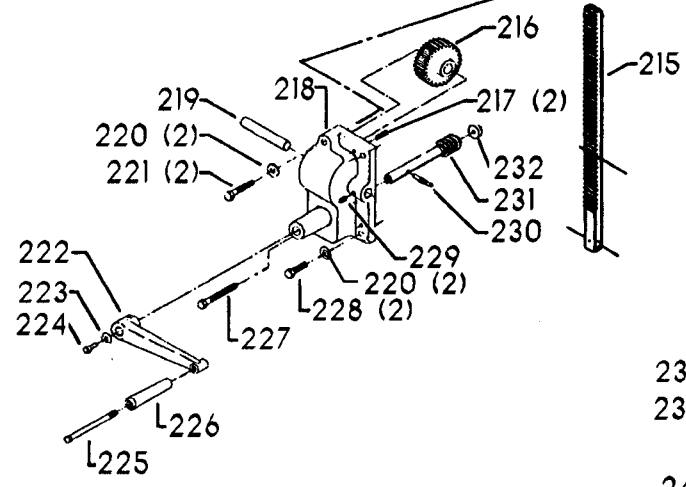

20-660 TILT TABLE

## Parts List for 70-322 Type 1

Item Number	Part Number	Description	Qty Required
1	402060545006	REAR GUARD	1
2	000000-00	No Longer Available	4
2	402007520001	WARNING LABEL	1
3	902030502974	SPEED NUT	6
4	402060315004	JACKSHAFT SHIELD	1
5	000000-00	No Longer Available	2
6	904150107008	RING	1
7	402041065010	SHAFT	1
8	927010102633	KEY	1
9	402040195001	CAM	1
10	402060145007	SHIFTER BRACKET	1
10	1200220	SHIFTER BRACKET ASSY	1
11	920040205384	BEARING	1
12	1200865	SPECIAL BOLT	1
13	906855S	CLIP	2
14	1200219	ROD	1
15	1200267	SPEED CONTROL SCREW	1
16	1200266	SPEED CONTROL SCREW	1
17	489191-00	HEX NUT	2
18	402060545003	FRONT GUARD	1
19	901051931196	SCREW	4
20	901064502250S	DRIVE SCREW	4
21	402060370004	DIAL PLATE - 3:1	1
21	402060370005	DIAL PLATE - 2:1	1
22	1200225	PLUG	1
23	1202610	ROD ASSY	2
24	000000-00	No Longer Available	2

## Parts List for 70-322 Type 1

Item Number	Part Number	Description	Qty Required
24	1641138	KNOB	2
25	901041501111	SET SCREW	2
26	402040755003	POINTER	1
27	1200224	HUB	1
28	928010413355	COIL SPRING	1
29	901041900225S	SET SCREW	1
30	906485S	SCREW	2
31	906482S	SPEED NUT	2
32	902010101300S	HEX NUT	2
33	000000-00	No Longer Available	1
34	000000-00	No Longer Available	2
35	402060575001	HEAD	1
36	901020100512	MACHINE SCREW	1
37	429010040004	CABLE CLAMP	1
38	1200228	COLUMN CLAMP	2
39	905010102718	ROLL PIN	2
40	901010619534	BOLT	1
41	904010101620S	WASHER	4
42	901010600605	CAP SCREW	4
43	401040315005	COVER PLATE	1
44	901020100912	MACHINE SCREW	1
45	000000-00	No Longer Available	1
46	905010106715S	ROLL PIN	1
47	901030408015S	CAP SCREW	1
48	000000-00	No Longer Available	1
49	928080121766	RETURN SPRING	1
50	000000-00	No Longer Available	1