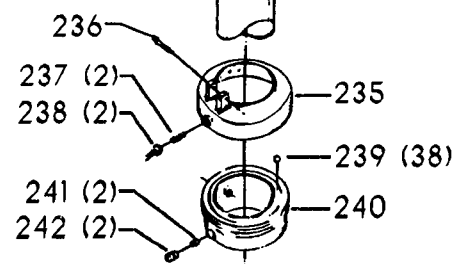

## Parts List for 70-322 Type 1

Item Number	Part Number	Description	Qty Required
1	402060545006	REAR GUARD	1
2	000000-00	No Longer Available	4
2	402007520001	WARNING LABEL	1
3	902030502974	SPEED NUT	6
4	402060315004	JACKSHAFT SHIELD	1
5	000000-00	No Longer Available	2
6	904150107008	RING	1
7	402041065010	SHAFT	1
8	927010102633	KEY	1
9	402040195001	CAM	1
10	402060145007	SHIFTER BRACKET	1
10	1200220	SHIFTER BRACKET ASSY	1
11	920040205384	BEARING	1
12	1200865	SPECIAL BOLT	1
13	906855S	CLIP	2
14	1200219	ROD	1
15	1200267	SPEED CONTROL SCREW	1
16	1200266	SPEED CONTROL SCREW	1
17	489191-00	HEX NUT	2
18	402060545003	FRONT GUARD	1
19	901051931196	SCREW	4
20	901064502250S	DRIVE SCREW	4
21	402060370004	DIAL PLATE - 3:1	1
21	402060370005	DIAL PLATE - 2:1	1
22	1200225	PLUG	1
23	1202610	ROD ASSY	2
24	000000-00	No Longer Available	2

## Parts List for 70-322 Type 1

Item Number	Part Number	Description	Qty Required
24	1641138	KNOB	2
25	901041501111	SET SCREW	2
26	402040755003	POINTER	1
27	1200224	HUB	1
28	928010413355	COIL SPRING	1
29	901041900225S	SET SCREW	1
30	906485S	SCREW	2
31	906482S	SPEED NUT	2
32	902010101300S	HEX NUT	2
33	000000-00	No Longer Available	1
34	000000-00	No Longer Available	2
35	402060575001	HEAD	1
36	901020100512	MACHINE SCREW	1
37	429010040004	CABLE CLAMP	1
38	1200228	COLUMN CLAMP	2
39	905010102718	ROLL PIN	2
40	901010619534	BOLT	1
41	904010101620S	WASHER	4
42	901010600605	CAP SCREW	4
43	401040315005	COVER PLATE	1
44	901020100912	MACHINE SCREW	1
45	000000-00	No Longer Available	1
46	905010106715S	ROLL PIN	1
47	901030408015S	CAP SCREW	1
48	000000-00	No Longer Available	1
49	928080121766	RETURN SPRING	1
50	000000-00	No Longer Available	1