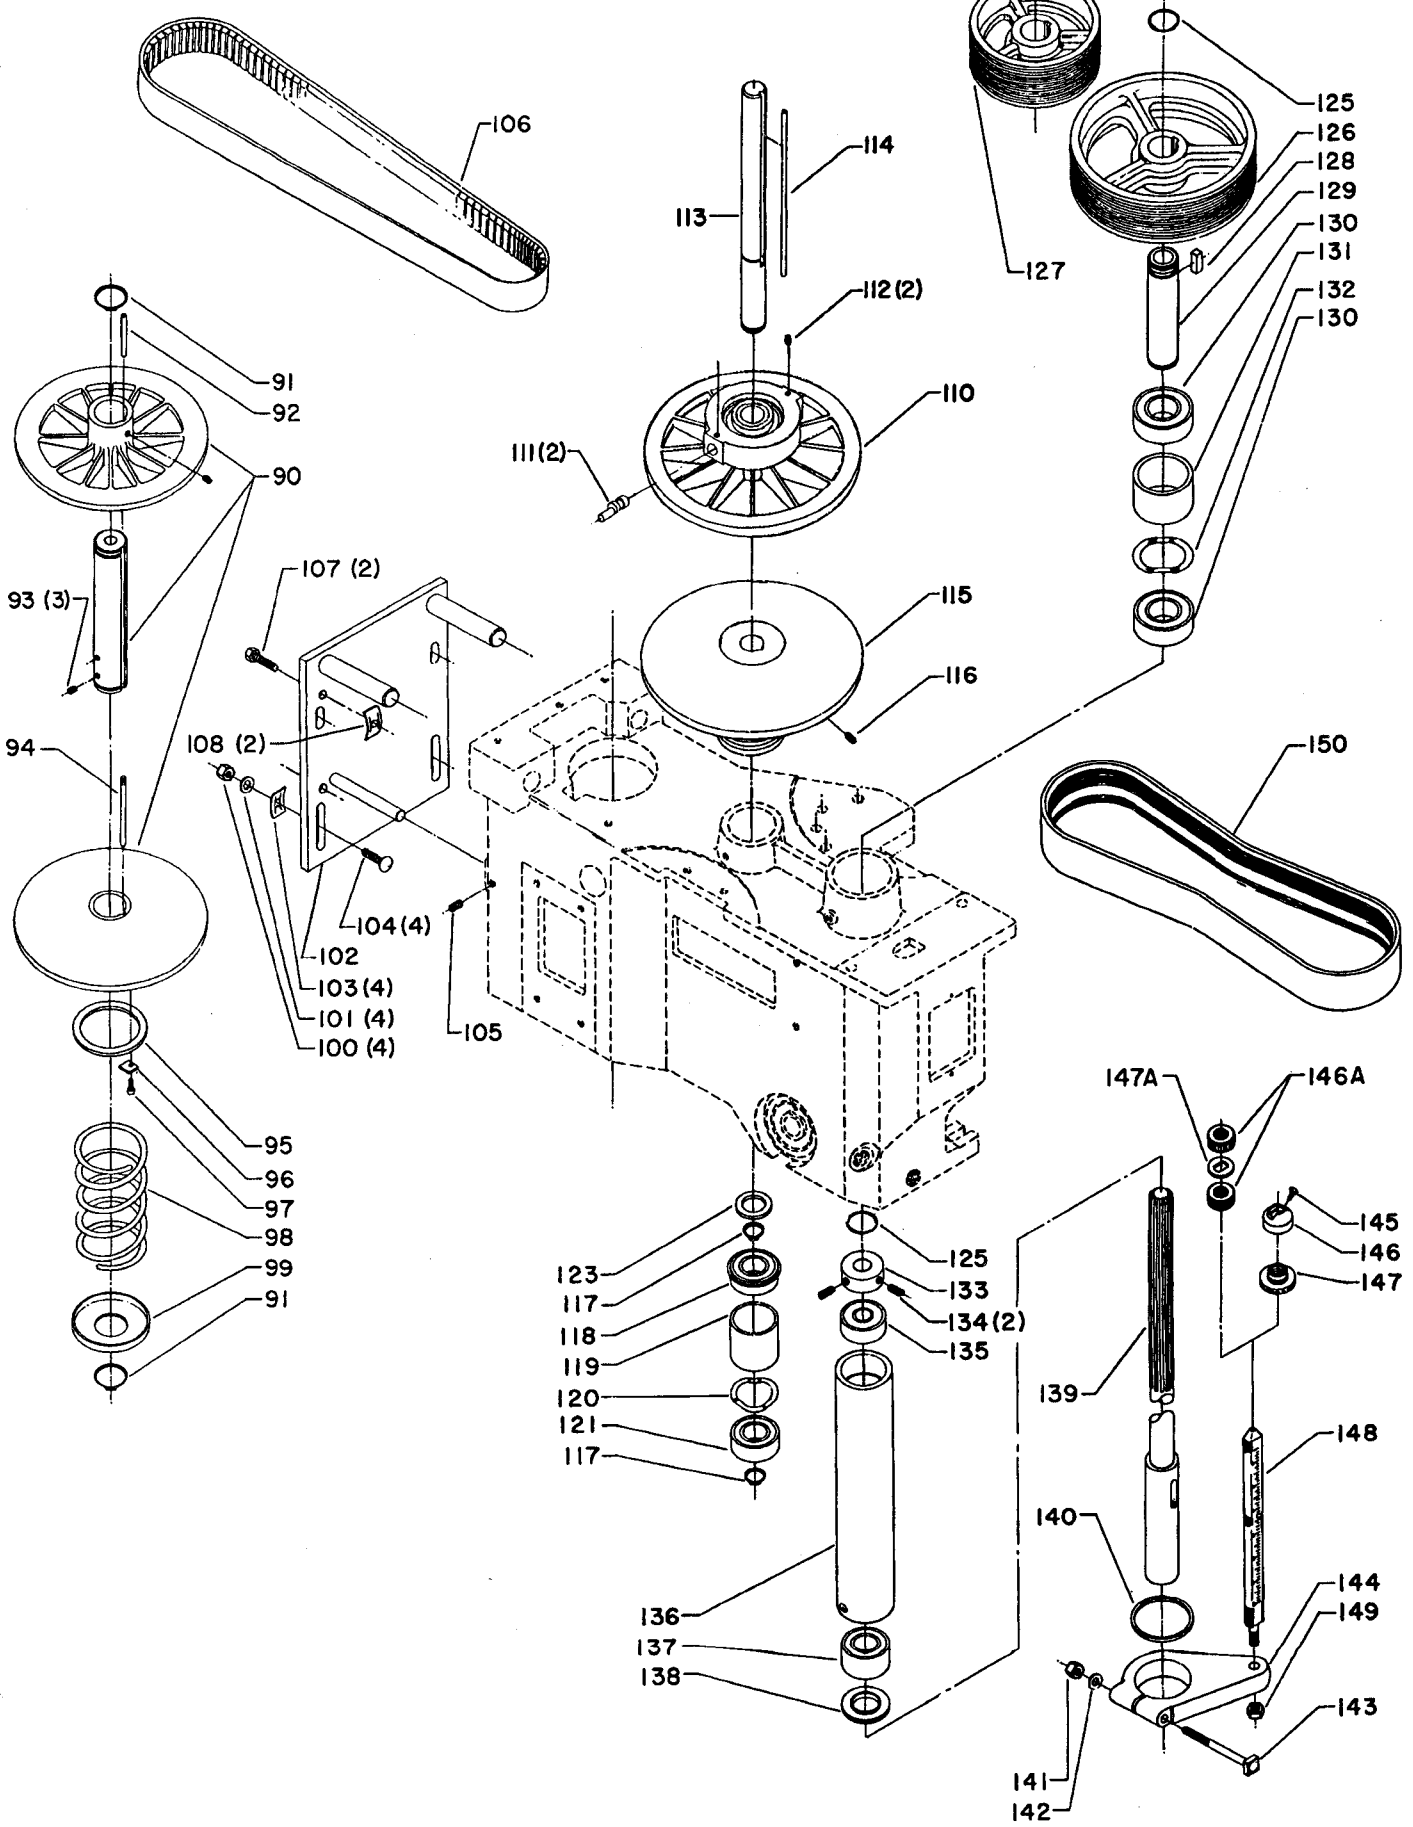

106

113
114
112 (2)

125
126
128
129
130
131
132
130

91
92
90

111 (2)
110

93 (3)
94
107 (2)
108 (2)
104 (4)
102
103 (4)
101 (4)
100 (4)
105

115
116

150

95
96
97
98
99
91

123
117
118
119
120
121
117

125
133
134 (2)
135
136
137
138

147A
146A
145
146
147

139
140
141
142
143
144
148
149

Parts List for 70-307 Type 1

Item Number	Part Number	Description	Qty Required
1	402060545006	REAR GUARD	1
2	000000-00	No Longer Available	4
2	402007520001	WARNING LABEL	1
3	902030502974	SPEED NUT	6
4	402060315004	JACKSHAFT SHIELD	1
5	000000-00	No Longer Available	2
6	904150107008	RING	1
7	402041065010	SHAFT	1
8	927010102633	KEY	1
9	402040195001	CAM	1
10	402060145007	SHIFTER BRACKET	1
10	1200220	SHIFTER BRACKET ASSY	1
11	920040205384	BEARING	1
12	1200865	SPECIAL BOLT	1
13	906855S	CLIP	2
14	1200219	ROD	1
15	1200267	SPEED CONTROL SCREW	1
16	1200266	SPEED CONTROL SCREW	1
17	489191-00	HEX NUT	2
18	402060545003	FRONT GUARD	1
19	901051931196	SCREW	4
20	901064502250S	DRIVE SCREW	4
21	402060370004	DIAL PLATE - 3:1	1
21	402060370005	DIAL PLATE - 2:1	1
22	1200225	PLUG	1
23	1202610	ROD ASSY	2
24	000000-00	No Longer Available	2