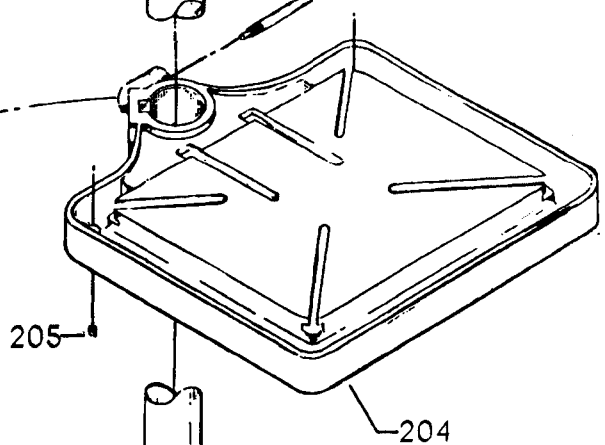

20-660 TILT TABLE

Parts List for 70-301 Type 1

Item Number	Part Number	Description	Qty Required
1	402060545006	REAR GUARD	1
2	000000-00	No Longer Available	4
2	402007520001	WARNING LABEL	1
3	902030502974	SPEED NUT	6
4	402060315004	JACKSHAFT SHIELD	1
5	000000-00	No Longer Available	2
6	904150107008	RING	1
7	402041065010	SHAFT	1
8	927010102633	KEY	1
9	402040195001	CAM	1
10	402060145007	SHIFTER BRACKET	1
10	1200220	SHIFTER BRACKET ASSY	1
11	920040205384	BEARING	1
12	1200865	SPECIAL BOLT	1
13	906855S	CLIP	2
14	1200219	ROD	1
15	1200267	SPEED CONTROL SCREW	1
16	1200266	SPEED CONTROL SCREW	1
17	489191-00	HEX NUT	2
18	402060545003	FRONT GUARD	1
19	901051931196	SCREW	4
20	901064502250S	DRIVE SCREW	4
21	402060370005	DIAL PLATE - 2:1	1
21	402060370004	DIAL PLATE - 3:1	1
22	1200225	PLUG	1
23	1202610	ROD ASSY	2
24	000000-00	No Longer Available	2

Parts List for 70-301 Type 1

Item Number	Part Number	Description	Qty Required
24	1641138	KNOB	2
25	901041501111	SET SCREW	2
26	402040755003	POINTER	1
27	1200224	HUB	1
28	928010413355	COIL SPRING	1
29	901041900225S	SET SCREW	1
30	906485S	SCREW	2
31	906482S	SPEED NUT	2
32	902010101300S	HEX NUT	2
33	000000-00	No Longer Available	1
34	000000-00	No Longer Available	2
35	402060575001	HEAD	1
36	901020100512	MACHINE SCREW	1
37	429010040004	CABLE CLAMP	1
38	1200228	COLUMN CLAMP	2
39	905010102718	ROLL PIN	2
40	901010619534	BOLT	1
41	904010101620S	WASHER	4
42	901010600605	CAP SCREW	4
43	401040315005	COVER PLATE	1
44	901020100912	MACHINE SCREW	1
45	000000-00	No Longer Available	1
46	905010106715S	ROLL PIN	1
47	901030408015S	CAP SCREW	1
48	000000-00	No Longer Available	1
49	928080121766	RETURN SPRING	1
50	000000-00	No Longer Available	1