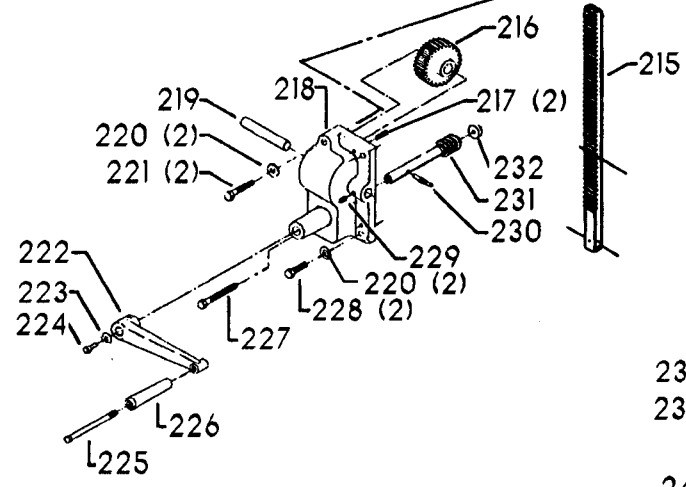

20-660 TILT TABLE

Parts List for 70-301 Type 1

Item Number	Part Number	Description	Qty Required
1	402060545006	REAR GUARD	1
2	000000-00	No Longer Available	4
2	402007520001	WARNING LABEL	1
3	902030502974	SPEED NUT	6
4	402060315004	JACKSHAFT SHIELD	1
5	000000-00	No Longer Available	2
6	904150107008	RING	1
7	402041065010	SHAFT	1
8	927010102633	KEY	1
9	402040195001	CAM	1
10	402060145007	SHIFTER BRACKET	1
10	1200220	SHIFTER BRACKET ASSY	1
11	920040205384	BEARING	1
12	1200865	SPECIAL BOLT	1
13	906855S	CLIP	2
14	1200219	ROD	1
15	1200267	SPEED CONTROL SCREW	1
16	1200266	SPEED CONTROL SCREW	1
17	489191-00	HEX NUT	2
18	402060545003	FRONT GUARD	1
19	901051931196	SCREW	4
20	901064502250S	DRIVE SCREW	4
21	402060370005	DIAL PLATE - 2:1	1
21	402060370004	DIAL PLATE - 3:1	1
22	1200225	PLUG	1
23	1202610	ROD ASSY	2
24	000000-00	No Longer Available	2

Parts List for 70-301 Type 1

Item Number	Part Number	Description	Qty Required
24	1641138	KNOB	2
25	901041501111	SET SCREW	2
26	402040755003	POINTER	1
27	1200224	HUB	1
28	928010413355	COIL SPRING	1
29	901041900225S	SET SCREW	1
30	906485S	SCREW	2
31	906482S	SPEED NUT	2
32	902010101300S	HEX NUT	2
33	000000-00	No Longer Available	1
34	000000-00	No Longer Available	2
35	402060575001	HEAD	1
36	901020100512	MACHINE SCREW	1
37	429010040004	CABLE CLAMP	1
38	1200228	COLUMN CLAMP	2
39	905010102718	ROLL PIN	2
40	901010619534	BOLT	1
41	904010101620S	WASHER	4
42	901010600605	CAP SCREW	4
43	401040315005	COVER PLATE	1
44	901020100912	MACHINE SCREW	1
45	000000-00	No Longer Available	1
46	905010106715S	ROLL PIN	1
47	901030408015S	CAP SCREW	1
48	000000-00	No Longer Available	1
49	928080121766	RETURN SPRING	1
50	000000-00	No Longer Available	1