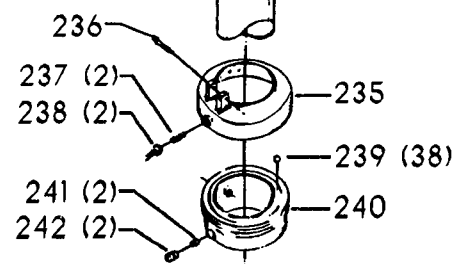

20-660 TILT TABLE

Parts List for 70-301 Type 1

Item Number	Part Number	Description	Qty Required
1	402060545006	REAR GUARD	1
2	000000-00	No Longer Available	4
2	402007520001	WARNING LABEL	1
3	902030502974	SPEED NUT	6
4	402060315004	JACKSHAFT SHIELD	1
5	000000-00	No Longer Available	2
6	904150107008	RING	1
7	402041065010	SHAFT	1
8	927010102633	KEY	1
9	402040195001	CAM	1
10	402060145007	SHIFTER BRACKET	1
10	1200220	SHIFTER BRACKET ASSY	1
11	920040205384	BEARING	1
12	1200865	SPECIAL BOLT	1
13	906855S	CLIP	2
14	1200219	ROD	1
15	1200267	SPEED CONTROL SCREW	1
16	1200266	SPEED CONTROL SCREW	1
17	489191-00	HEX NUT	2
18	402060545003	FRONT GUARD	1
19	901051931196	SCREW	4
20	901064502250S	DRIVE SCREW	4
21	402060370005	DIAL PLATE - 2:1	1
21	402060370004	DIAL PLATE - 3:1	1
22	1200225	PLUG	1
23	1202610	ROD ASSY	2
24	000000-00	No Longer Available	2

Parts List for 70-301 Type 1

Item Number	Part Number	Description	Qty Required
24	1641138	KNOB	2
25	901041501111	SET SCREW	2
26	402040755003	POINTER	1
27	1200224	HUB	1
28	928010413355	COIL SPRING	1
29	901041900225S	SET SCREW	1
30	906485S	SCREW	2
31	906482S	SPEED NUT	2
32	902010101300S	HEX NUT	2
33	000000-00	No Longer Available	1
34	000000-00	No Longer Available	2
35	402060575001	HEAD	1
36	901020100512	MACHINE SCREW	1
37	429010040004	CABLE CLAMP	1
38	1200228	COLUMN CLAMP	2
39	905010102718	ROLL PIN	2
40	901010619534	BOLT	1
41	904010101620S	WASHER	4
42	901010600605	CAP SCREW	4
43	401040315005	COVER PLATE	1
44	901020100912	MACHINE SCREW	1
45	000000-00	No Longer Available	1
46	905010106715S	ROLL PIN	1
47	901030408015S	CAP SCREW	1
48	000000-00	No Longer Available	1
49	928080121766	RETURN SPRING	1
50	000000-00	No Longer Available	1