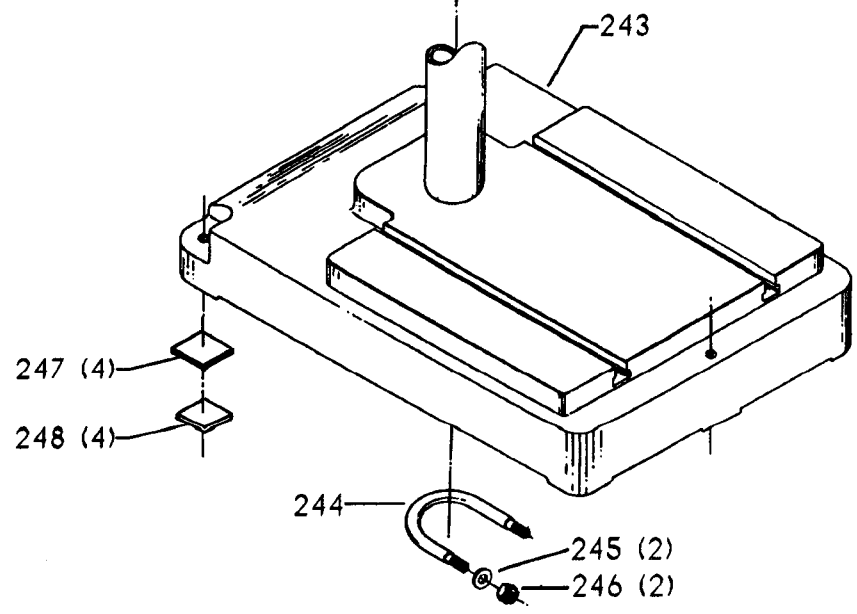

20-660 TILT TABLE

Parts List for 70-301 Type 1

Item Number	Part Number	Description	Qty Required
1	402060545006	REAR GUARD	1
2	000000-00	No Longer Available	4
2	402007520001	WARNING LABEL	1
3	902030502974	SPEED NUT	6
4	402060315004	JACKSHAFT SHIELD	1
5	000000-00	No Longer Available	2
6	904150107008	RING	1
7	402041065010	SHAFT	1
8	927010102633	KEY	1
9	402040195001	CAM	1
10	402060145007	SHIFTER BRACKET	1
10	1200220	SHIFTER BRACKET ASSY	1
11	920040205384	BEARING	1
12	1200865	SPECIAL BOLT	1
13	906855S	CLIP	2
14	1200219	ROD	1
15	1200267	SPEED CONTROL SCREW	1
16	1200266	SPEED CONTROL SCREW	1
17	489191-00	HEX NUT	2
18	402060545003	FRONT GUARD	1
19	901051931196	SCREW	4
20	901064502250S	DRIVE SCREW	4
21	402060370005	DIAL PLATE - 2:1	1
21	402060370004	DIAL PLATE - 3:1	1
22	1200225	PLUG	1
23	1202610	ROD ASSY	2
24	000000-00	No Longer Available	2

Parts List for 70-301 Type 1

Item Number	Part Number	Description	Qty Required
24	1641138	KNOB	2
25	901041501111	SET SCREW	2
26	402040755003	POINTER	1
27	1200224	HUB	1
28	928010413355	COIL SPRING	1
29	901041900225S	SET SCREW	1
30	906485S	SCREW	2
31	906482S	SPEED NUT	2
32	902010101300S	HEX NUT	2
33	000000-00	No Longer Available	1
34	000000-00	No Longer Available	2
35	402060575001	HEAD	1
36	901020100512	MACHINE SCREW	1
37	429010040004	CABLE CLAMP	1
38	1200228	COLUMN CLAMP	2
39	905010102718	ROLL PIN	2
40	901010619534	BOLT	1
41	904010101620S	WASHER	4
42	901010600605	CAP SCREW	4
43	401040315005	COVER PLATE	1
44	901020100912	MACHINE SCREW	1
45	000000-00	No Longer Available	1
46	905010106715S	ROLL PIN	1
47	901030408015S	CAP SCREW	1
48	000000-00	No Longer Available	1
49	928080121766	RETURN SPRING	1
50	000000-00	No Longer Available	1