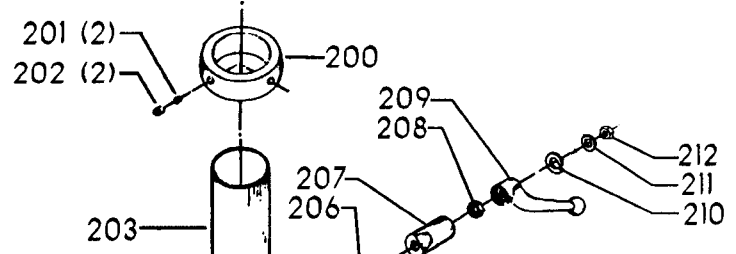

20-660 TILT TABLE

Parts List for 70-301 Type 1

Item Number	Part Number	Description	Qty Required
1	402060545006	REAR GUARD	1
2	000000-00	No Longer Available	4
2	402007520001	WARNING LABEL	1
3	902030502974	SPEED NUT	6
4	402060315004	JACKSHAFT SHIELD	1
5	000000-00	No Longer Available	2
6	904150107008	RING	1
7	402041065010	SHAFT	1
8	927010102633	KEY	1
9	402040195001	CAM	1
10	402060145007	SHIFTER BRACKET	1
10	1200220	SHIFTER BRACKET ASSY	1
11	920040205384	BEARING	1
12	1200865	SPECIAL BOLT	1
13	906855S	CLIP	2
14	1200219	ROD	1
15	1200267	SPEED CONTROL SCREW	1
16	1200266	SPEED CONTROL SCREW	1
17	489191-00	HEX NUT	2
18	402060545003	FRONT GUARD	1
19	901051931196	SCREW	4
20	901064502250S	DRIVE SCREW	4
21	402060370005	DIAL PLATE - 2:1	1
21	402060370004	DIAL PLATE - 3:1	1
22	1200225	PLUG	1
23	1202610	ROD ASSY	2
24	000000-00	No Longer Available	2

Parts List for 70-301 Type 1

Item Number	Part Number	Description	Qty Required
24	1641138	KNOB	2
25	901041501111	SET SCREW	2
26	402040755003	POINTER	1
27	1200224	HUB	1
28	928010413355	COIL SPRING	1
29	901041900225S	SET SCREW	1
30	906485S	SCREW	2
31	906482S	SPEED NUT	2
32	902010101300S	HEX NUT	2
33	000000-00	No Longer Available	1
34	000000-00	No Longer Available	2
35	402060575001	HEAD	1
36	901020100512	MACHINE SCREW	1
37	429010040004	CABLE CLAMP	1
38	1200228	COLUMN CLAMP	2
39	905010102718	ROLL PIN	2
40	901010619534	BOLT	1
41	904010101620S	WASHER	4
42	901010600605	CAP SCREW	4
43	401040315005	COVER PLATE	1
44	901020100912	MACHINE SCREW	1
45	000000-00	No Longer Available	1
46	905010106715S	ROLL PIN	1
47	901030408015S	CAP SCREW	1
48	000000-00	No Longer Available	1
49	928080121766	RETURN SPRING	1
50	000000-00	No Longer Available	1