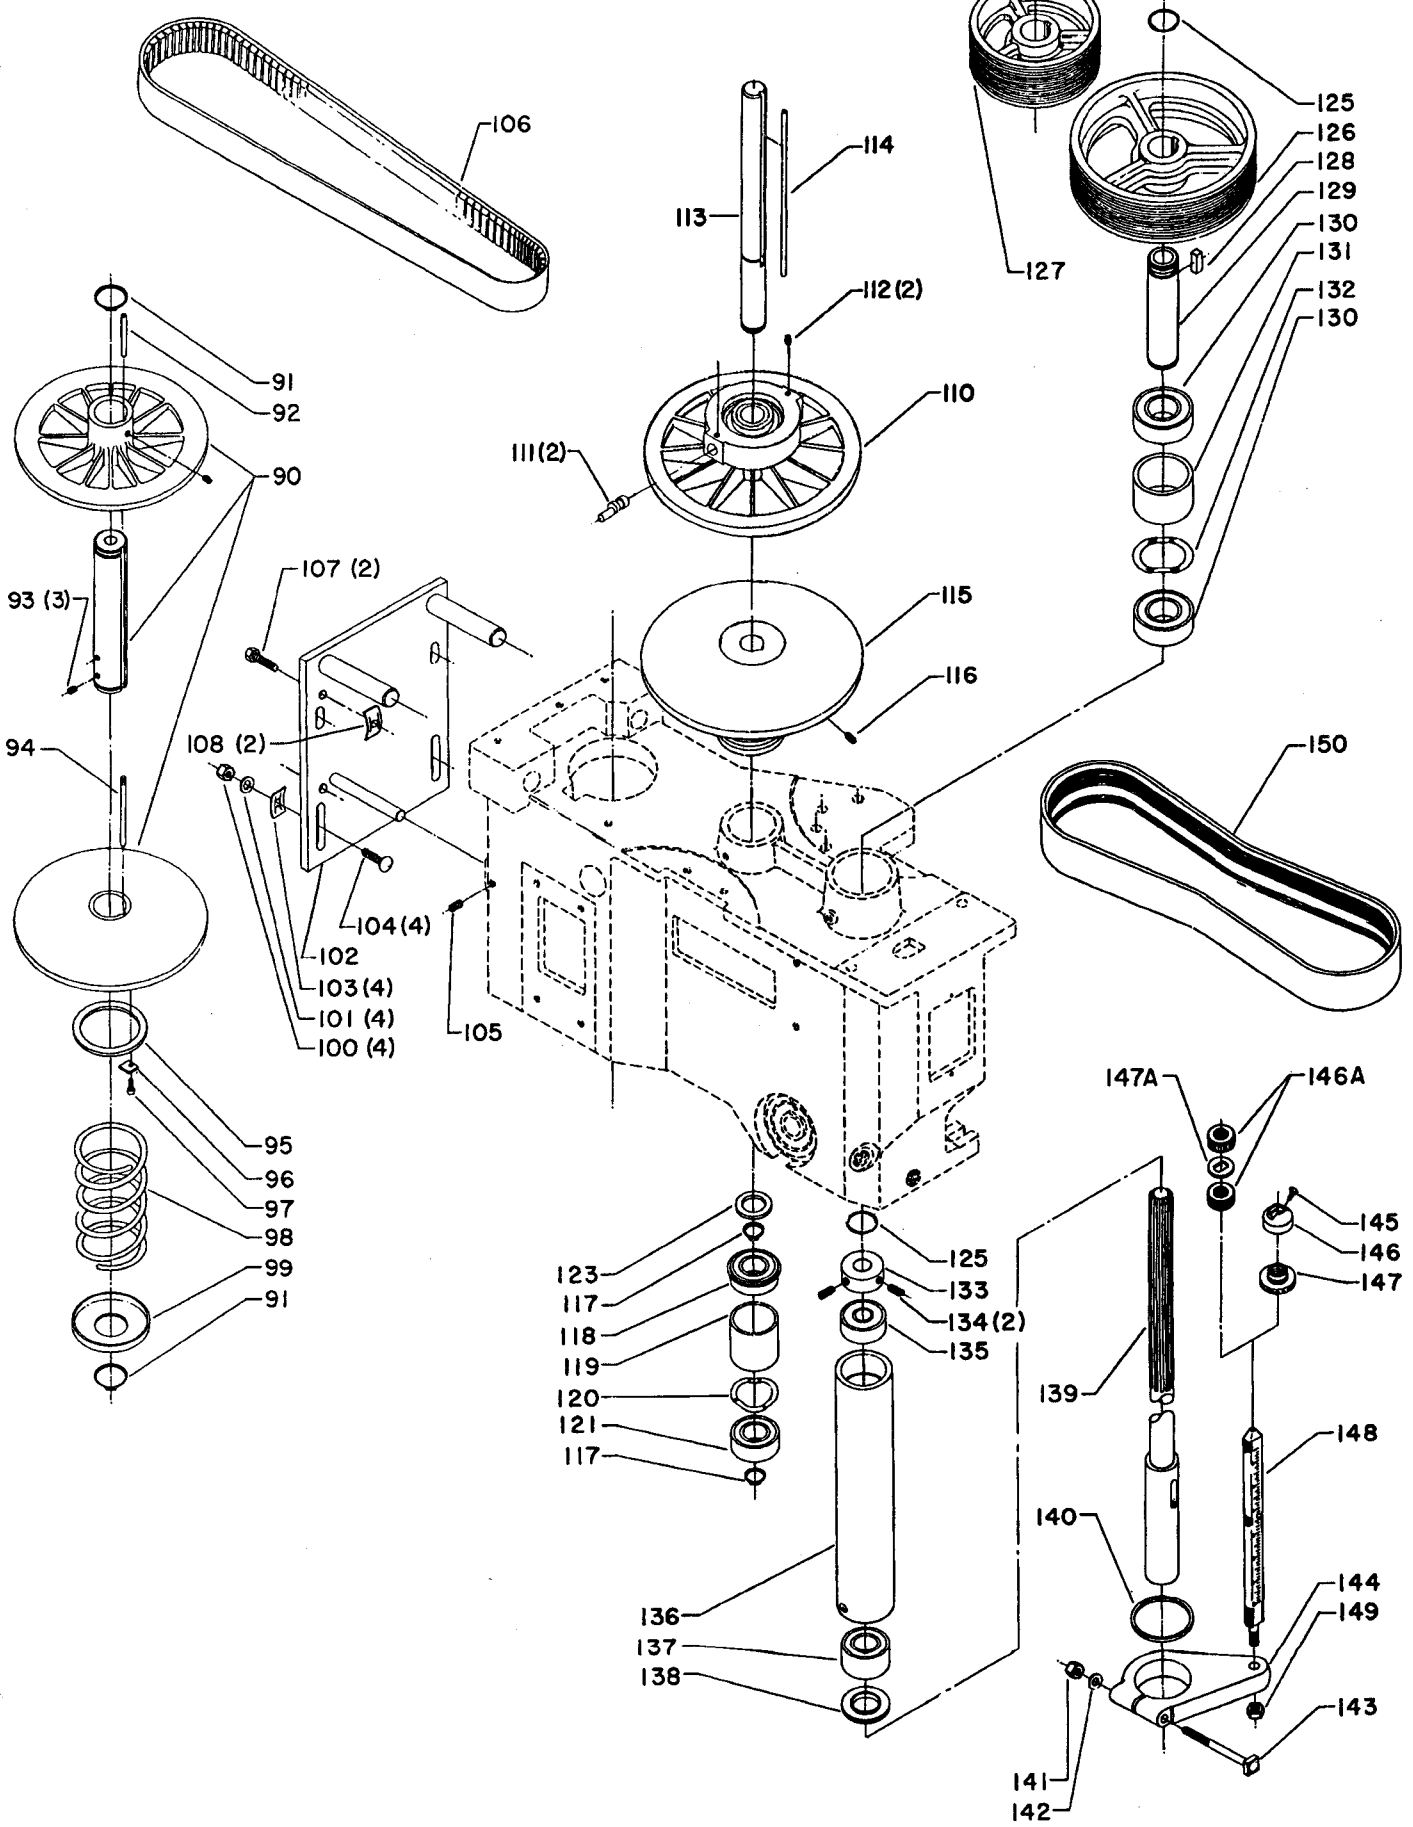

20-660 TILT TABLE

Parts List for 70-301 Type 1

Item Number	Part Number	Description	Qty Required
1	402060545006	REAR GUARD	1
2	000000-00	No Longer Available	4
2	402007520001	WARNING LABEL	1
3	902030502974	SPEED NUT	6
4	402060315004	JACKSHAFT SHIELD	1
5	000000-00	No Longer Available	2
6	904150107008	RING	1
7	402041065010	SHAFT	1
8	927010102633	KEY	1
9	402040195001	CAM	1
10	402060145007	SHIFTER BRACKET	1
10	1200220	SHIFTER BRACKET ASSY	1
11	920040205384	BEARING	1
12	1200865	SPECIAL BOLT	1
13	906855S	CLIP	2
14	1200219	ROD	1
15	1200267	SPEED CONTROL SCREW	1
16	1200266	SPEED CONTROL SCREW	1
17	489191-00	HEX NUT	2
18	402060545003	FRONT GUARD	1
19	901051931196	SCREW	4
20	901064502250S	DRIVE SCREW	4
21	402060370005	DIAL PLATE - 2:1	1
21	402060370004	DIAL PLATE - 3:1	1
22	1200225	PLUG	1
23	1202610	ROD ASSY	2
24	000000-00	No Longer Available	2

Parts List for 70-301 Type 1

Item Number	Part Number	Description	Qty Required
24	1641138	KNOB	2
25	901041501111	SET SCREW	2
26	402040755003	POINTER	1
27	1200224	HUB	1
28	928010413355	COIL SPRING	1
29	901041900225S	SET SCREW	1
30	906485S	SCREW	2
31	906482S	SPEED NUT	2
32	902010101300S	HEX NUT	2
33	000000-00	No Longer Available	1
34	000000-00	No Longer Available	2
35	402060575001	HEAD	1
36	901020100512	MACHINE SCREW	1
37	429010040004	CABLE CLAMP	1
38	1200228	COLUMN CLAMP	2
39	905010102718	ROLL PIN	2
40	901010619534	BOLT	1
41	904010101620S	WASHER	4
42	901010600605	CAP SCREW	4
43	401040315005	COVER PLATE	1
44	901020100912	MACHINE SCREW	1
45	000000-00	No Longer Available	1
46	905010106715S	ROLL PIN	1
47	901030408015S	CAP SCREW	1
48	000000-00	No Longer Available	1
49	928080121766	RETURN SPRING	1
50	000000-00	No Longer Available	1