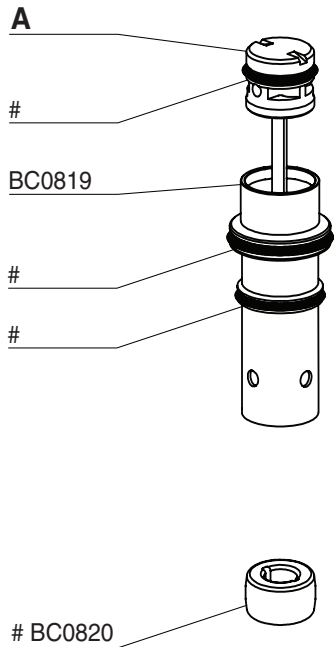

SFT10XP Auto Dbl Length Fine Wire Stapler

- * Does Not Include O-rings
- * No incluye sellos de gomas
- * Ohne Dichtringe
- * Joints exclus

Contents of YK0802 Kit
 ## Contents of YK0804 Kit

HA0258

Tool #	
6S0311N B WIRE (US)	6S2361N AT (EU)
6S0321N C WIRE (US)	6S2321N C (EU)
6S0341N F WIRE (US)	6S2341N F (EU)
6S0351N G WIRE (US)	6S2351N G (EU)
6S0361N H WIRE (US)	

SFT10XP Auto Dbl Length Fine Wire Stapler

NFG06S-A-DL Revised August 10, 2011 (Replaces 7/8/11) © 2011 by SENCO Brands, Inc. Cincinnati, Ohio 45245—U.S.A.

Available Plugs (Not Included with Tool)

	PC0479 ✓
Ind. Interchange 1/4" NPT	
	PC0486
Ind. Interchange 1/4" NPT	
	PC0468 ✓
Tru-Flate 1/4" NPT	
	PC0474
Tru-Flate 1/4" NPT	

✓ **Recommended Plugs**
Plugs shown smaller than actual size

Model	A	B	C	D	E
AT	EA0256	FA0296	GA0598	GC1392	GA0599
B	EA0245	FA0286	GA0594	GC1392	GA0586
C	EA0244	FA0284	GA0579	GC1359	GA0583
F (US)	EA0248	FA0291	GA0594	GC1392	GA0586
F (EU)	EA0283	FA0291	GA0594	GC1392	GA0586
G	EA0251	FA0293	GA0579	GC1359	GA0583
H	EA0249	FA0290	GA0595	GC1361	GA0587