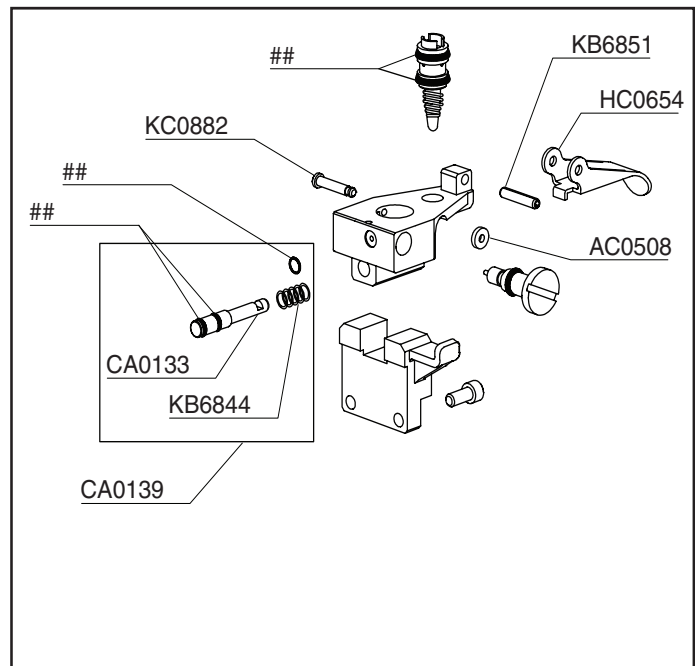

SFT10XP Auto Dbl Length Fine Wire Stapler

- * Does Not Include O-rings
- * No incluye sellos de gomas
- * Ohne Dichtringe
- * Joints exclus

Contents of YK0802 Kit
 ## Contents of YK0804 Kit

HA0258

Tool #	
6S0311N B WIRE (US)	6S2361N AT (EU)
6S0321N C WIRE (US)	6S2321N C (EU)
6S0341N F WIRE (US)	6S2341N F (EU)
6S0351N G WIRE (US)	6S2351N G (EU)
6S0361N H WIRE (US)	

SFT10XP Auto Dbl Length Fine Wire Stapler

NFG06S-A-DL Revised August 10, 2011 (Replaces 7/8/11) © 2011 by SENCO Brands, Inc. Cincinnati, Ohio 45245—U.S.A.

Available Plugs (Not Included with Tool)

	PC0479 ✓
Ind. Interchange 1/4" NPT	
	PC0486
Ind. Interchange 1/4" NPT	
	PC0468 ✓
Tru-Flate 1/4" NPT	
	PC0474
Tru-Flate 1/4" NPT	

✓ **Recommended Plugs**
Plugs shown smaller than actual size

Model	A	B	C	D	E
AT	EA0256	FA0296	GA0598	GC1392	GA0599
B	EA0245	FA0286	GA0594	GC1392	GA0586
C	EA0244	FA0284	GA0579	GC1359	GA0583
F (US)	EA0248	FA0291	GA0594	GC1392	GA0586
F (EU)	EA0283	FA0291	GA0594	GC1392	GA0586
G	EA0251	FA0293	GA0579	GC1359	GA0583
H	EA0249	FA0290	GA0595	GC1361	GA0587