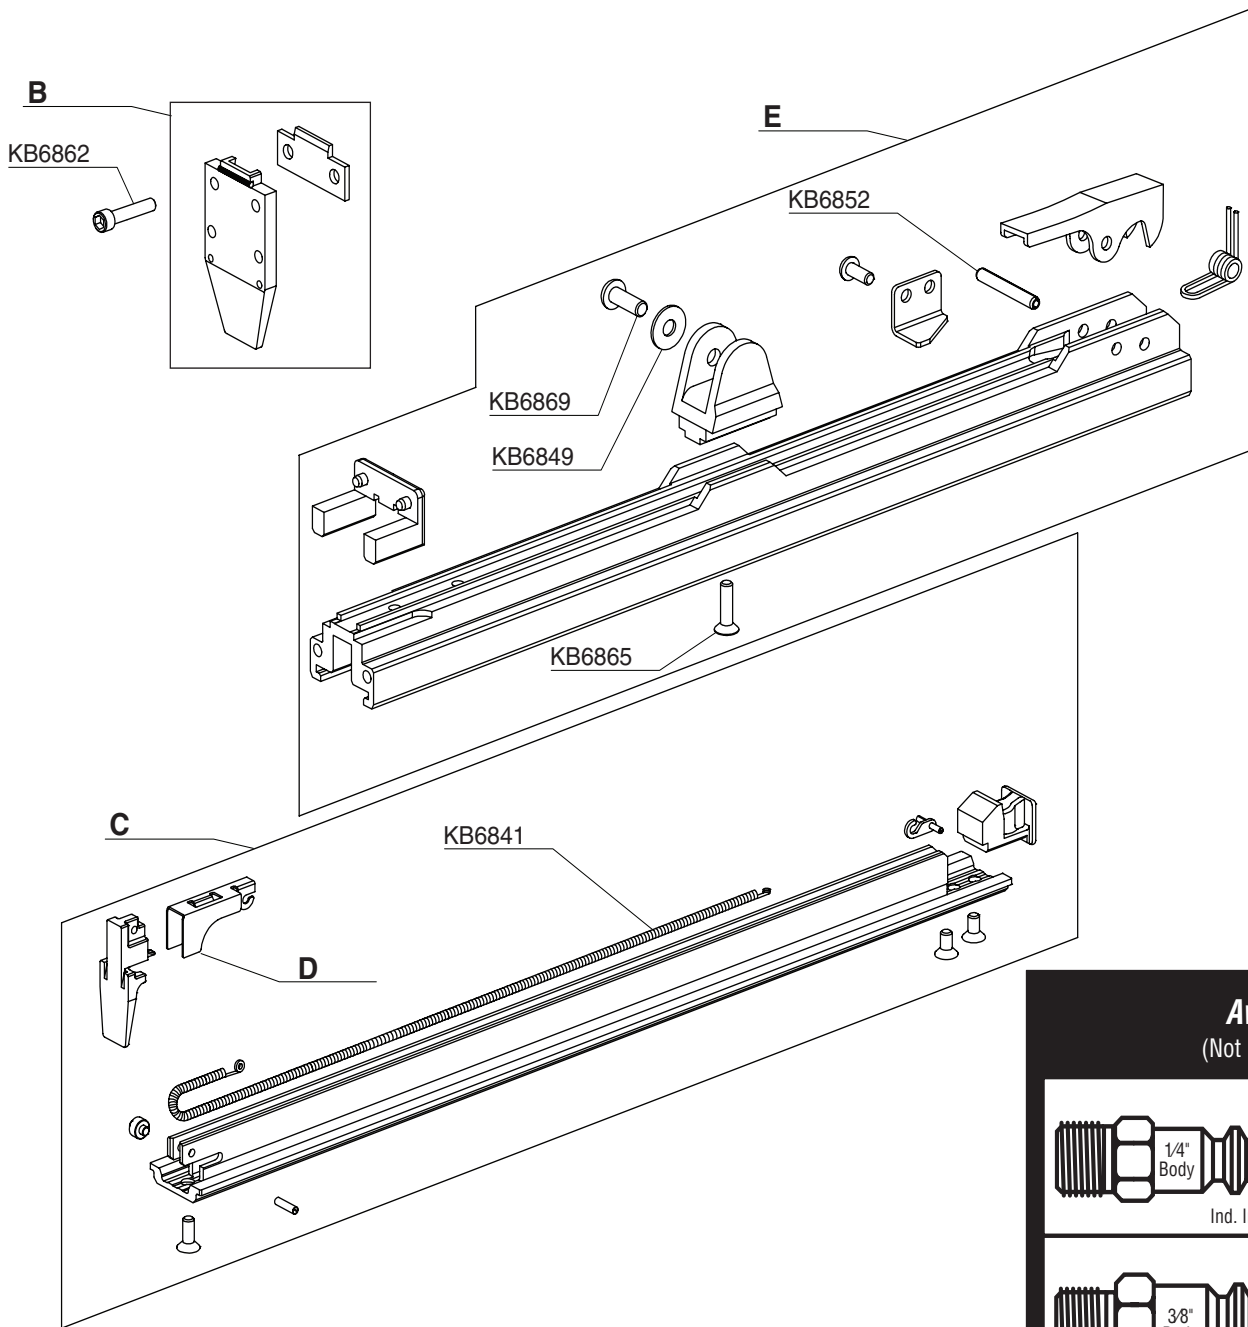

SFT10XP Auto Dbl Length Fine Wire Stapler

- * Does Not Include O-rings
- * No incluye sellos de gomas
- * Ohne Dichtringe
- * Joints exclus

Contents of YK0802 Kit
 ## Contents of YK0804 Kit

HA0258

Tool #	
6S0311N B WIRE (US)	6S2361N AT (EU)
6S0321N C WIRE (US)	6S2321N C (EU)
6S0341N F WIRE (US)	6S2341N F (EU)
6S0351N G WIRE (US)	6S2351N G (EU)
6S0361N H WIRE (US)	

SFT10XP Auto Dbl Length Fine Wire Stapler

NFG06S-A-DL Revised August 10, 2011 (Replaces 7/8/11) © 2011 by SENCO Brands, Inc. Cincinnati, Ohio 45245—U.S.A.

Available Plugs (Not Included with Tool)

	PC0479 ✓
Ind. Interchange 1/4" NPT	
	PC0486
Ind. Interchange 1/4" NPT	
	PC0468 ✓
Tru-Flate 1/4" NPT	
	PC0474
Tru-Flate 1/4" NPT	

✓ **Recommended Plugs**
Plugs shown smaller than actual size

Model	A	B	C	D	E
AT	EA0256	FA0296	GA0598	GC1392	GA0599
B	EA0245	FA0286	GA0594	GC1392	GA0586
C	EA0244	FA0284	GA0579	GC1359	GA0583
F (US)	EA0248	FA0291	GA0594	GC1392	GA0586
F (EU)	EA0283	FA0291	GA0594	GC1392	GA0586
G	EA0251	FA0293	GA0579	GC1359	GA0583
H	EA0249	FA0290	GA0595	GC1361	GA0587