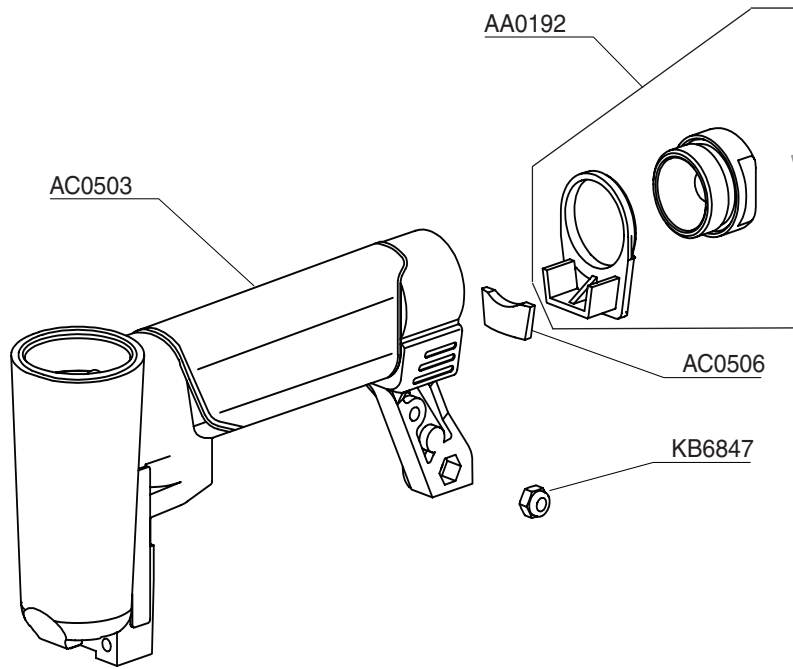

SFT10XP Auto Dbl Length Fine Wire Stapler

- * Does Not Include O-rings
- * No incluye sellos de gomas
- * Ohne Dichtringe
- * Joints exclus

Contents of YK0802 Kit
 ## Contents of YK0804 Kit

HA0258

Tool #	
6S0311N B WIRE (US)	6S2361N AT (EU)
6S0321N C WIRE (US)	6S2321N C (EU)
6S0341N F WIRE (US)	6S2341N F (EU)
6S0351N G WIRE (US)	6S2351N G (EU)
6S0361N H WIRE (US)	

SFT10XP Auto Dbl Length Fine Wire Stapler

NFG06S-A-DL Revised August 10, 2011 (Replaces 7/8/11) © 2011 by SENCO Brands, Inc. Cincinnati, Ohio 45245—U.S.A.

Available Plugs (Not Included with Tool)

	PC0479 ✓
Ind. Interchange 1/4" NPT	
	PC0486
Ind. Interchange 1/4" NPT	
	PC0468 ✓
Tru-Flate 1/4" NPT	
	PC0474
Tru-Flate 1/4" NPT	

✓ **Recommended Plugs**
Plugs shown smaller than actual size

Model	A	B	C	D	E
AT	EA0256	FA0296	GA0598	GC1392	GA0599
B	EA0245	FA0286	GA0594	GC1392	GA0586
C	EA0244	FA0284	GA0579	GC1359	GA0583
F (US)	EA0248	FA0291	GA0594	GC1392	GA0586
F (EU)	EA0283	FA0291	GA0594	GC1392	GA0586
G	EA0251	FA0293	GA0579	GC1359	GA0583
H	EA0249	FA0290	GA0595	GC1361	GA0587