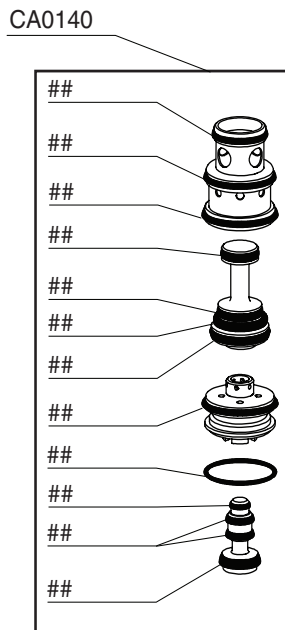

SFT10XP Auto Dbl Length Fine Wire Stapler

- * Does Not Include O-rings
- * No incluye sellos de gomas
- * Ohne Dichtringe
- * Joints exclus

Contents of YK0802 Kit
 ## Contents of YK0804 Kit

HA0258

Tool #	
6S0311N B WIRE (US)	6S2361N AT (EU)
6S0321N C WIRE (US)	6S2321N C (EU)
6S0341N F WIRE (US)	6S2341N F (EU)
6S0351N G WIRE (US)	6S2351N G (EU)
6S0361N H WIRE (US)	

SFT10XP Auto Dbl Length Fine Wire Stapler

NFG06S-A-DL Revised August 10, 2011 (Replaces 7/8/11) © 2011 by SENCO Brands, Inc. Cincinnati, Ohio 45245—U.S.A.

Available Plugs (Not Included with Tool)

	PC0479 ✓
Ind. Interchange 1/4" NPT	
	PC0486
Ind. Interchange 1/4" NPT	
	PC0468 ✓
Tru-Flate 1/4" NPT	
	PC0474
Tru-Flate 1/4" NPT	

✓ **Recommended Plugs**
Plugs shown smaller than actual size

Model	A	B	C	D	E
AT	EA0256	FA0296	GA0598	GC1392	GA0599
B	EA0245	FA0286	GA0594	GC1392	GA0586
C	EA0244	FA0284	GA0579	GC1359	GA0583
F (US)	EA0248	FA0291	GA0594	GC1392	GA0586
F (EU)	EA0283	FA0291	GA0594	GC1392	GA0586
G	EA0251	FA0293	GA0579	GC1359	GA0583
H	EA0249	FA0290	GA0595	GC1361	GA0587