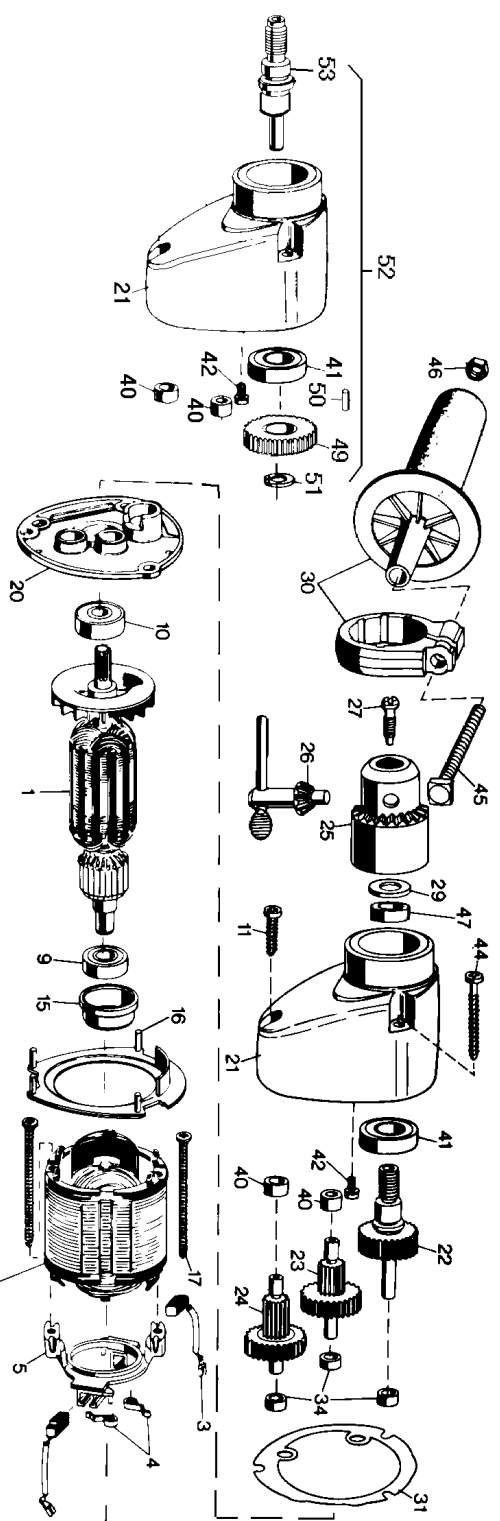

38

32

28

14

39

12

12

53

52

21

46

41

50

49

51

42

11

21

41

42

40

40

22

23

3

17

5

4

2

3

Parts List for 6928 Type 100

Item Number	Part Number	Description	Qty Required
1	000000-00	No Longer Available	1
2	000000-00	No Longer Available	1
3	143803-00	BRUSH & LEAD	2
4	445860-00	SPRING,BRUSH	2
5	449899-05	RING,BRUSH	1
7	286196-00	SWITCH	1
8	330072-98	CORD/8FT/18-2SJ	1
9	330003-04	BEARING,BALL	2
10	330003-04	BEARING,BALL	1
11	330019-16	SCREW	1
12	330019-13	SCREW,M4X19	2
13	330005-01	PROTECTOR,CORD	1
14	000000-00	No Longer Available	1
15	445217-02	SLEEVE	1
16	447866-00	BAFFLE,FAN	1
17	448269-00	SCREW	2
18	234900-02	PLUG 120V 2WIRE	1
20	000000-00	No Longer Available	1
21	000000-00	No Longer Available	1
22	000000-00	No Longer Available	1
23	000000-00	No Longer Available	1
24	000000-00	No Longer Available	1
25	000000-00	No Longer Available	1
26	000000-00	No Longer Available	1
27	448847-01	L.H. SCREW	1
28	449192-00	TERMINAL	3
29	000000-00	No Longer Available	1