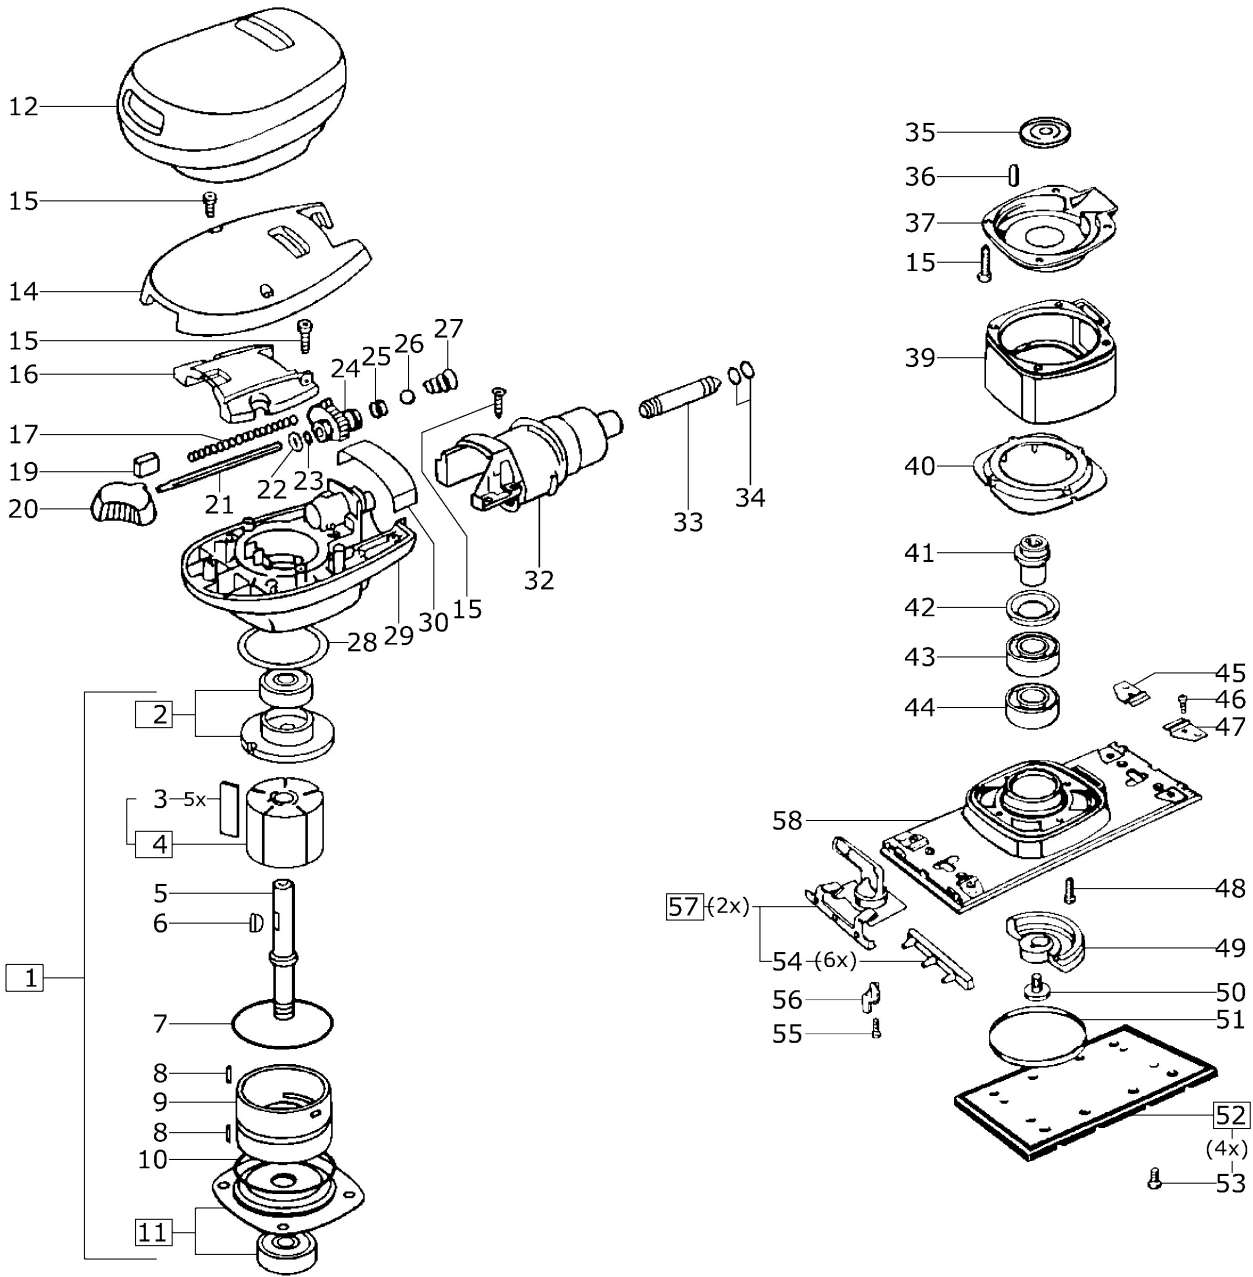

692049 - LRS 93 M

<b>Pos</b>	<b>Part No.</b>	<b>Description</b>	<b>Quantity</b>
1	xxx	No longer available	1
2	630103	Motor cover	1
3	491615	Lamella (5 Set)	1
4	491593	Rotor	1
5	720025	Shaft	1
6	466338	Woodruff key	1
7	704785	O-ring	1
8	773627	Sleeve	2
9	720418	Bush	1
10	704788	O-ring	1
11	630109	Housing cover	1
12	720570	Casing	1
14	463536	Cap	1
15	228567	Raised-head screw 4,0 x 20 mm	8
16	462876	Weight	1
17	720247	Pressure spring	1
19	720476	Slip piece	1
20	720477	Rotary knob	1
21	720475	Switch linkage	1
22	720602	Washer	1
23	200904	O-ring	1
24	720478	Piston	1
25	704786	O-ring	2
26	410290	Ball	1
27	463317	Pressure spring	1
28	720246	Sealing ring	1
29	491566	Housing	1
30	720617	Transparency	1
31	228713	Raised-head screw 4,0 x 16 mm	4
32	463325	Connecting piece	1
33	448805	Compressed air tube	1
34	704784	O-ring	2
35	782082	Nilos ring	1
36	203271	Feather key	1
37	720459	Air duct	1
39	720603	Collar	1
40	720460	Cover	1
41	720462	Cam	1
42	782105	Nilos ring	1
43	203775	Ball bearing	1
44	789607	Ball bearing	1
45	437392	Clamp	2
46	228616	Raised-head screw M4 x 5	4
47	437391	Clamp	2
48	774570	Flat head screw M3 x 10	4
49	720636	Counter balance	1
50	204120	Flat head screw M5 x 8	1
51	435291	Cap	1

52	---	See catalogue	1
53	400663	Raised-head screw M4 x 10	4
54	483785	Plastic strips for abrasive tensioner	1
55	228514	Flat head screw M4 x 20	2
56	720635	Cam	2
57	630113	Abrasive tensioner, complete	1
58	720633	Plate	1