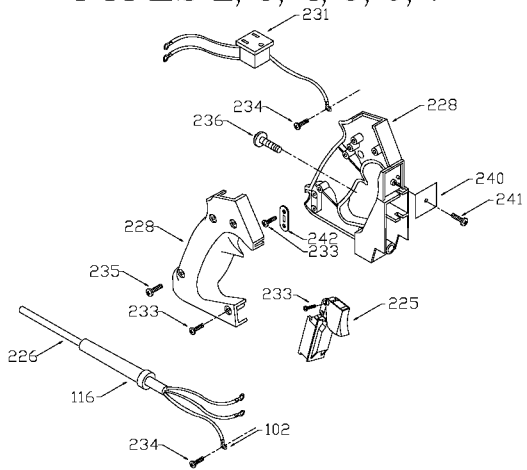

PORTER-CABLE D-HANDLE ROUTER

nearest Porter-Cable Service Center or other competent repair center.

6912
694917

TYPE 1

TYPES 2, 3, 4, 5, 6, 7

Parts List for 6912 Type 4

Item Number	Part Number	Description	Qty Required
1	000000-00	No Longer Available	1
1	903660	ARMATURE	1
2	803104	LEAD	1
2	699326	FIELD	1
3	N031652	BRUSH	2
3	803483	BRUSH CAP	2
3	873497	BRUSH HOLDER	2
4	842606SV	SWITCH	1
4	694771	HEX NUT	10
5	876684	CORD KIT	1
11	855284	BEARING	3
11	878064SV	BEARING	1
52	903967SV	CASING & PINS FRONT	1
52	899192SV	REAR HOUSING	1
52	888727	MOTOR HOUSING CAP	1
81	875893	COLLET NUT	1
83	872793	CHUCK	1
83	42950	1/2 INCH COLLET ASSY	1
83	42999	1/4 INCH COLLET ASSY	1
83	876671	COLLET 1/2 INCH	1
83	876669	COLLET 1/4 INCH	1
98	823030	SNAP-RING	10
100	878389	SCREW	10
102	849314	TERM	1
103	804360	SCREW	10
104	803496	WASHER	10
105	842597	PLUG	1

Parts List for 6912 Type 4

Item Number	Part Number	Description	Qty Required
106	838312	SCREW	1
108	802426	RING	10
111	800835	PIN	10
113	682063	CONNECTOR VS	1
114	842598	BRACKET SWITCH	1
115	802764	SCREW	10
116	810716	RELIEVER	1
120	681260	SCREW & WASHER	10
121	874137	CORD CLAMP	1
122	877817	SCREW	10
125	A22709	OPEN-END WRENCH	1
125	A22709	OPEN-END WRENCH	1
126	683157	WRENCH OPEN END	1
126	683157	WRENCH OPEN END	1
214	839279	KNOB	1
215	800942	RING	10
215	872998	DEPTH RING	1
216	800869	SPRING	3
218	823374	WASHER	10
219	875807	SUB BASE	1
219	42186	ROUTER SUB-BASE	1