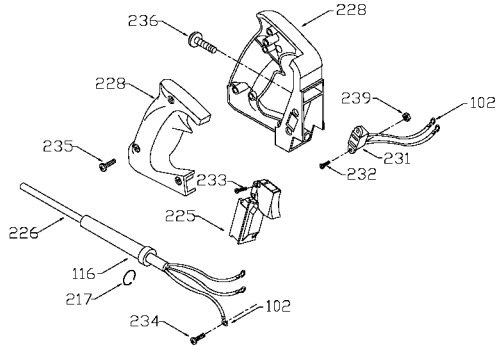

PORTER-CABLE D-HANDLE ROUTER

nearest Porter-Cable Service Center or other competent repair center.

6912
694917

TYPE 1

TYPES 2, 3, 4, 5, 6, 7

Parts List for 6912 Type 4

Item Number	Part Number	Description	Qty Required
1	000000-00	No Longer Available	1
1	903660	ARMATURE	1
2	803104	LEAD	1
2	699326	FIELD	1
3	N031652	BRUSH	2
3	803483	BRUSH CAP	2
3	873497	BRUSH HOLDER	2
4	842606SV	SWITCH	1
4	694771	HEX NUT	10
5	876684	CORD KIT	1
11	855284	BEARING	3
11	878064SV	BEARING	1
52	903967SV	CASING & PINS FRONT	1
52	899192SV	REAR HOUSING	1
52	888727	MOTOR HOUSING CAP	1
81	875893	COLLET NUT	1
83	872793	CHUCK	1
83	42950	1/2 INCH COLLET ASSY	1
83	42999	1/4 INCH COLLET ASSY	1
83	876671	COLLET 1/2 INCH	1
83	876669	COLLET 1/4 INCH	1
98	823030	SNAP-RING	10
100	878389	SCREW	10
102	849314	TERM	1
103	804360	SCREW	10
104	803496	WASHER	10
105	842597	PLUG	1

Parts List for 6912 Type 4

Item Number	Part Number	Description	Qty Required
106	838312	SCREW	1
108	802426	RING	10
111	800835	PIN	10
113	682063	CONNECTOR VS	1
114	842598	BRACKET SWITCH	1
115	802764	SCREW	10
116	810716	RELIEVER	1
120	681260	SCREW & WASHER	10
121	874137	CORD CLAMP	1
122	877817	SCREW	10
125	A22709	OPEN-END WRENCH	1
125	A22709	OPEN-END WRENCH	1
126	683157	WRENCH OPEN END	1
126	683157	WRENCH OPEN END	1
214	839279	KNOB	1
215	800942	RING	10
215	872998	DEPTH RING	1
216	800869	SPRING	3
218	823374	WASHER	10
219	875807	SUB BASE	1
219	42186	ROUTER SUB-BASE	1