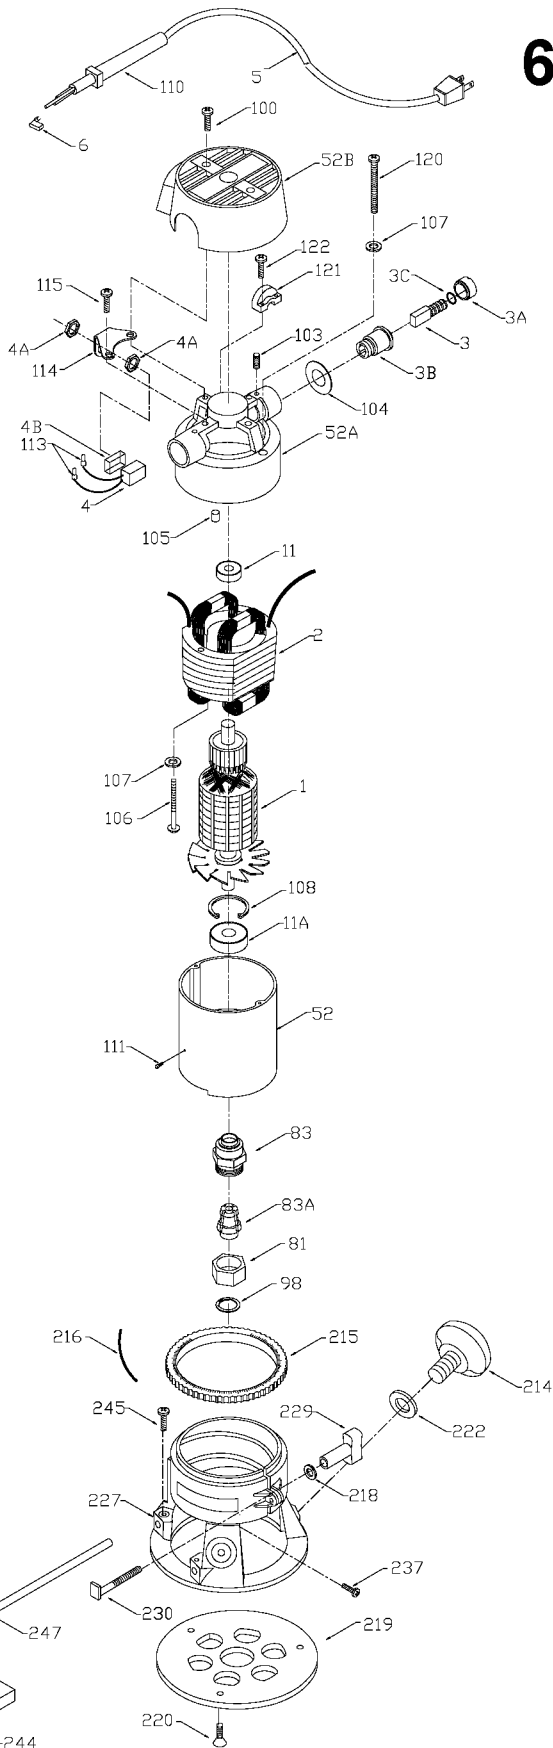

PORTER-CABLE D-HANDLE ROUTER

nearest Porter-Cable Service Center or other competent repair center.

6912
694917

TYPE 1

TYPES 2, 3, 4, 5, 6, 7

Parts List for 6912 Type 4

Item Number	Part Number	Description	Qty Required
1	000000-00	No Longer Available	1
1	903660	ARMATURE	1
2	803104	LEAD	1
2	699326	FIELD	1
3	N031652	BRUSH	2
3	803483	BRUSH CAP	2
3	873497	BRUSH HOLDER	2
4	842606SV	SWITCH	1
4	694771	HEX NUT	10
5	876684	CORD KIT	1
11	855284	BEARING	3
11	878064SV	BEARING	1
52	903967SV	CASING & PINS FRONT	1
52	899192SV	REAR HOUSING	1
52	888727	MOTOR HOUSING CAP	1
81	875893	COLLET NUT	1
83	872793	CHUCK	1
83	42950	1/2 INCH COLLET ASSY	1
83	42999	1/4 INCH COLLET ASSY	1
83	876671	COLLET 1/2 INCH	1
83	876669	COLLET 1/4 INCH	1
98	823030	SNAP-RING	10
100	878389	SCREW	10
102	849314	TERM	1
103	804360	SCREW	10
104	803496	WASHER	10
105	842597	PLUG	1

Parts List for 6912 Type 4

Item Number	Part Number	Description	Qty Required
106	838312	SCREW	1
108	802426	RING	10
111	800835	PIN	10
113	682063	CONNECTOR VS	1
114	842598	BRACKET SWITCH	1
115	802764	SCREW	10
116	810716	RELIEVER	1
120	681260	SCREW & WASHER	10
121	874137	CORD CLAMP	1
122	877817	SCREW	10
125	A22709	OPEN-END WRENCH	1
125	A22709	OPEN-END WRENCH	1
126	683157	WRENCH OPEN END	1
126	683157	WRENCH OPEN END	1
214	839279	KNOB	1
215	800942	RING	10
215	872998	DEPTH RING	1
216	800869	SPRING	3
218	823374	WASHER	10
219	875807	SUB BASE	1
219	42186	ROUTER SUB-BASE	1