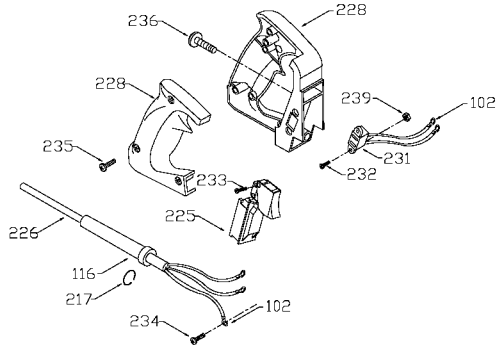

PORTER-CABLE D-HANDLE ROUTER

nearest Porter-Cable Service Center or other competent repair center.

6912
694917

TYPE 1

TYPES 2, 3, 4, 5, 6, 7

Parts List for 691 Type 6

Item Number	Part Number	Description	Qty Required
1	874299	FAN	1
1	903660	ARMATURE	1
2	000000-00	No Longer Available	1
2	803104	LEAD	1
3	N031652	BRUSH	2
3	803483	BRUSH CAP	2
3	873497	BRUSH HOLDER	2
4	842606SV	SWITCH	1
4	694771	HEX NUT	10
5	000000-00	No Longer Available	1
5	000000-00	No Longer Available	1
5	873716	CORD	1
5	000000-00	No Longer Available	1
11	330003-05	BEARING,BALL	3
11	878064SV	BEARING	1
52	903967SV	CASING & PINS FRONT	1
52	N487825	REAR HOUSING	1
52	888727	MOTOR HOUSING CAP	1
81	875893	COLLET NUT	1
83	872793	CHUCK	1
83	42999	1/4 INCH COLLET ASSY	1
83	42975	3/8 INCH COLLET ASSY	1
83	42975	3/8 INCH COLLET ASSY	1
83	42950	1/2 INCH COLLET ASSY	1
83	876671	COLLET 1/2 INCH	1
83	876669	COLLET 1/4 INCH	1
83	876670	COLLET 3/8 INCH	1

Parts List for 691 Type 6

Item Number	Part Number	Description	Qty Required
98	823030	SNAP-RING	10
100	878813	SCREW	10
102	849314	TERM	1
103	803632	SET-SCREW	10
104	803496	WASHER	10
105	842597	PLUG	1
106	876965	SCREW	1
108	802426	RING	10
110	901266	STRAIN RELIEVER	1
111	800835	PIN	10
113	682063	CONNECTOR VS	1
114	000000-00	No Longer Available	1
115	802764	SCREW	10
116	810716	RELIEVER	1
120	681260	SCREW & WASHER	10
121	874137	CORD CLAMP	1
122	877817	SCREW	10
125	A22709	OPEN-END WRENCH	1
125	A22709	OPEN-END WRENCH	1
126	000000-00	No Longer Available	1
126	000000-00	No Longer Available	1
214	839279	KNOB	1
215	000000-00	No Longer Available	1
215	872998	DEPTH RING	1
216	800869	SPRING	3
218	823374	WASHER	10
219	875807	SUB BASE	1