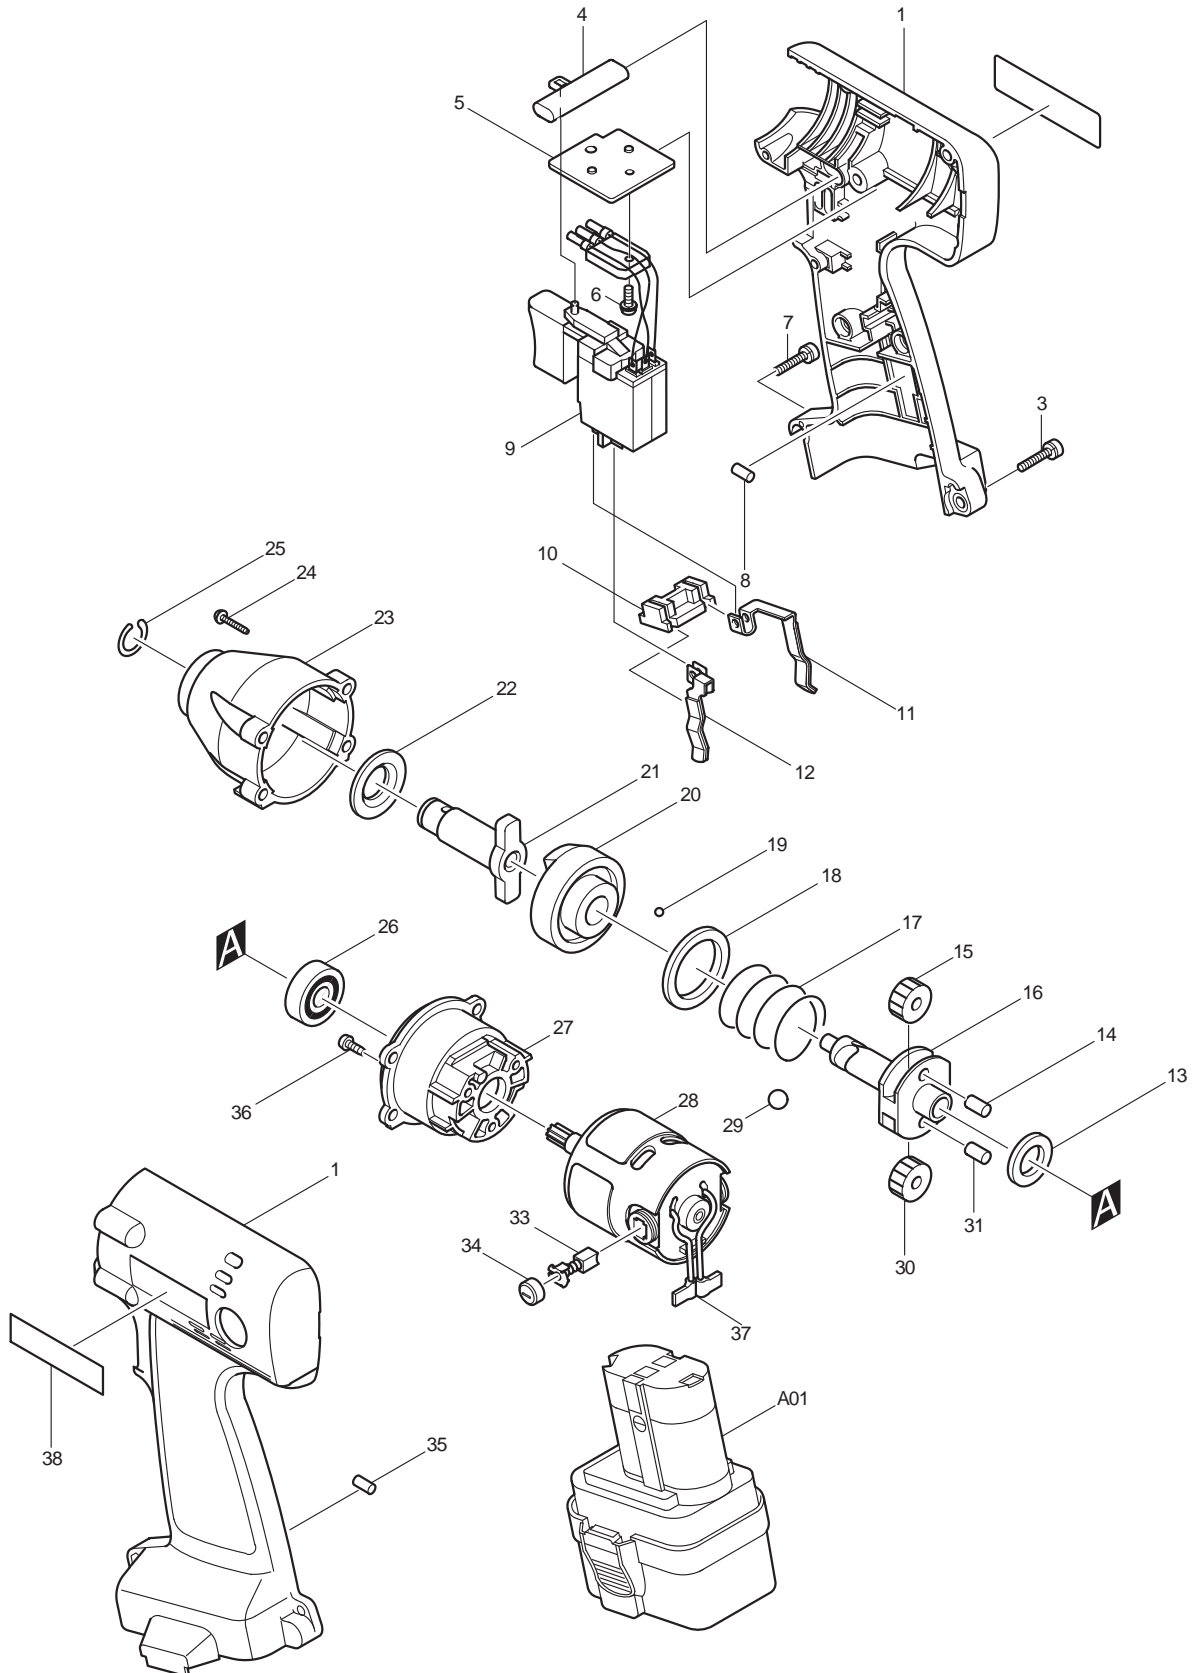

03 - 2010
6909DWA
6909DWA E
6909DWDE

3/8" - 9.6V REVERSIBLE IMPACT WRENCH(VARIABLE SPEED)

Item No.	Type	Sub	Part No.	Description	Qty	Unit
1			182919-6	HOUSING SET	1	SET
		INC.		Item No. 38		
3			265995-6	TAPPING SCREW 4X18	7	PC.
4			416079-5	F/R CHANGE LEVER	1	PC.
5			689070-8	HEAT SINK	1	PC.
6			911006-2	PAN HEAD SCREW M3X8	1	PC.
7			911143-2	PAN HEAD SCREW M4X22	1	PC.
8			263024-9	RUBBER PIN 4 (OLD# 263002-9)	1	PC.
9			650540-4	SWITCH C3LA-1A	1	PC.
10			687085-9	HOLDER	1	PC.
11			654168-0	SPRING TERMINAL (+)	1	PC.
12			654169-8	SPRING TERMINAL (-)	1	PC.
13			253744-3	FLAT WASHER 12	1	PC.
14			256253-1	PIN 5	1	PC.
15			226336-1	SPUR GEAR 22	1	PC.
16			322958-6	SPINDLE	1	PC.
17			233193-0	COMPRESSION SPRING 24	1	PC.
18			267148-3	FLAT WASHER 23	1	PC.
19			216008-6	STEEL BALL 4	21	PC.
20			322957-8	HAMMER	1	PC.
21			322796-6	ANVIL	1	PC.
22			261108-7	NYLON WASHER 14	1	PC.
23			152555-2	HAMMER CASE COMPLETE	1	PC.
24			265999-8	TAPPING SCREW 4X25	4	PC.
25			231964-9	RING SPRING 7	1	PC.
26			211101-1	BALL BEARING 6001LLB	1	PC.
27			416313-3	INTERNAL GEAR CASE	1	PC.
28			629762-7	DC MOTOR (OLD# 629710-6 - N/L/A)	1	PC.
		INC.	226337-9	SPUR GEAR 7	1	PC.
		INC.		Item No. 33,34		
29			216011-7	STEEL BALL 5.6	2	PC.
30			226336-1	SPUR GEAR 22	1	PC.
31			256253-1	PIN 5	1	PC.
33	1		191966-6	CARBON BRUSH CB-424 2PC/SET (W/O ORIGIN)	1	SET
	2		195017-7	CARBON BRUSH CB-424 2PC/SET (W/ ORIGIN)	1	SET
34			643933-2	BRUSH HOLDER CAP	2	PC.
35			263024-9	RUBBER PIN 4 (OLD# 263002-9)	1	PC.
36			266166-8	TAPPING SCREW CT 3X8	3	PC.
37			654069-2	TAPPING SCREW CT3X8		
38			819063-3	MAKITA LABEL	1	PC.
40			343579-1	SET PLATE (Optional)	1	PC.
ACCESSORIES				- See catalogue or visit www.makita.ca for other optional accessories -		
A01			192596-6	9.6V NI-CAD BATTERY 9122 (6909DWA, 6909DWAE)	1	PC.
			193156-7	9.6V NI-MH BATTERY 9134 (6909DWDE)	1	PC.
A02			414938-7	BATTERY COVER	1	PC.
A03			824635-1	PLASTIC CARRYING CASE (OLD# 824489-6)	1	PC.
		INC.	186347-7	SLIDE LATCH SET	1	SET
A04			DC1414	CHARGER DC1414	1	PC.