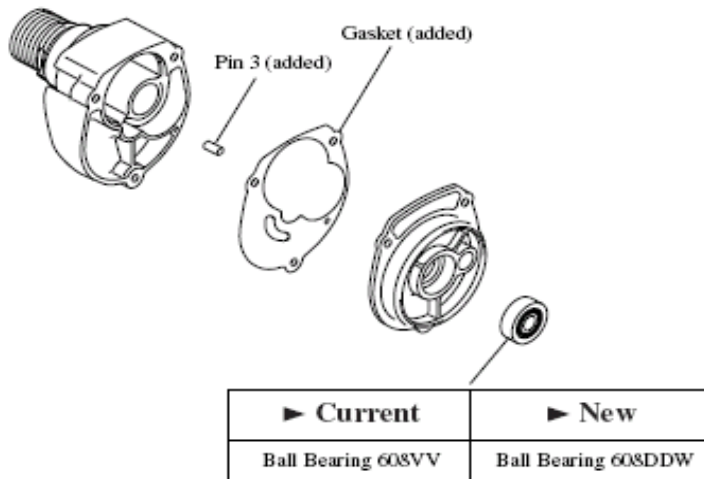

Item No.	Type	Sub	Part No.	Description (* See Service changes on the bottom)	Qty	Unit
44			253139-0	FLAT WASHER 8	1	PC.
45			643953-6	BRUSH HOLDER	1	PC.
46			442136-3	* GASKET (Added)	1	PC.
47			256157-7	* PIN 3 (Added)	1	PC.

ACCESSORIES

- See catalogue or visit www.makita.ca for optional accessory -

A01			784211-2	PHILLIPS INSERT BIT 2-25	1	PC.
	Opt.		784212-0	PHILLIPS INSERT BIT 1-25	1	PC.
A02			784801-1	MAGNETIC BIT HOLDER 6.35-76	1	PC.
	Opt.		784807-9	MAGNETIC BIT HOLDER 6.35-60	1	PC.

SERVICE CHANGES

1. Changes on Ball Bearing, Gasket & Pin

Item No.	Description	Type 1	Type 2
23	Ball Bearing	210007-0	210005-4
46	Gasket	-----	442136-3
47	Pin 3	-----	256157-7

Above parts are completely interchangeable as a set.

Note: Ball Bearing 608DDW is better sealed.