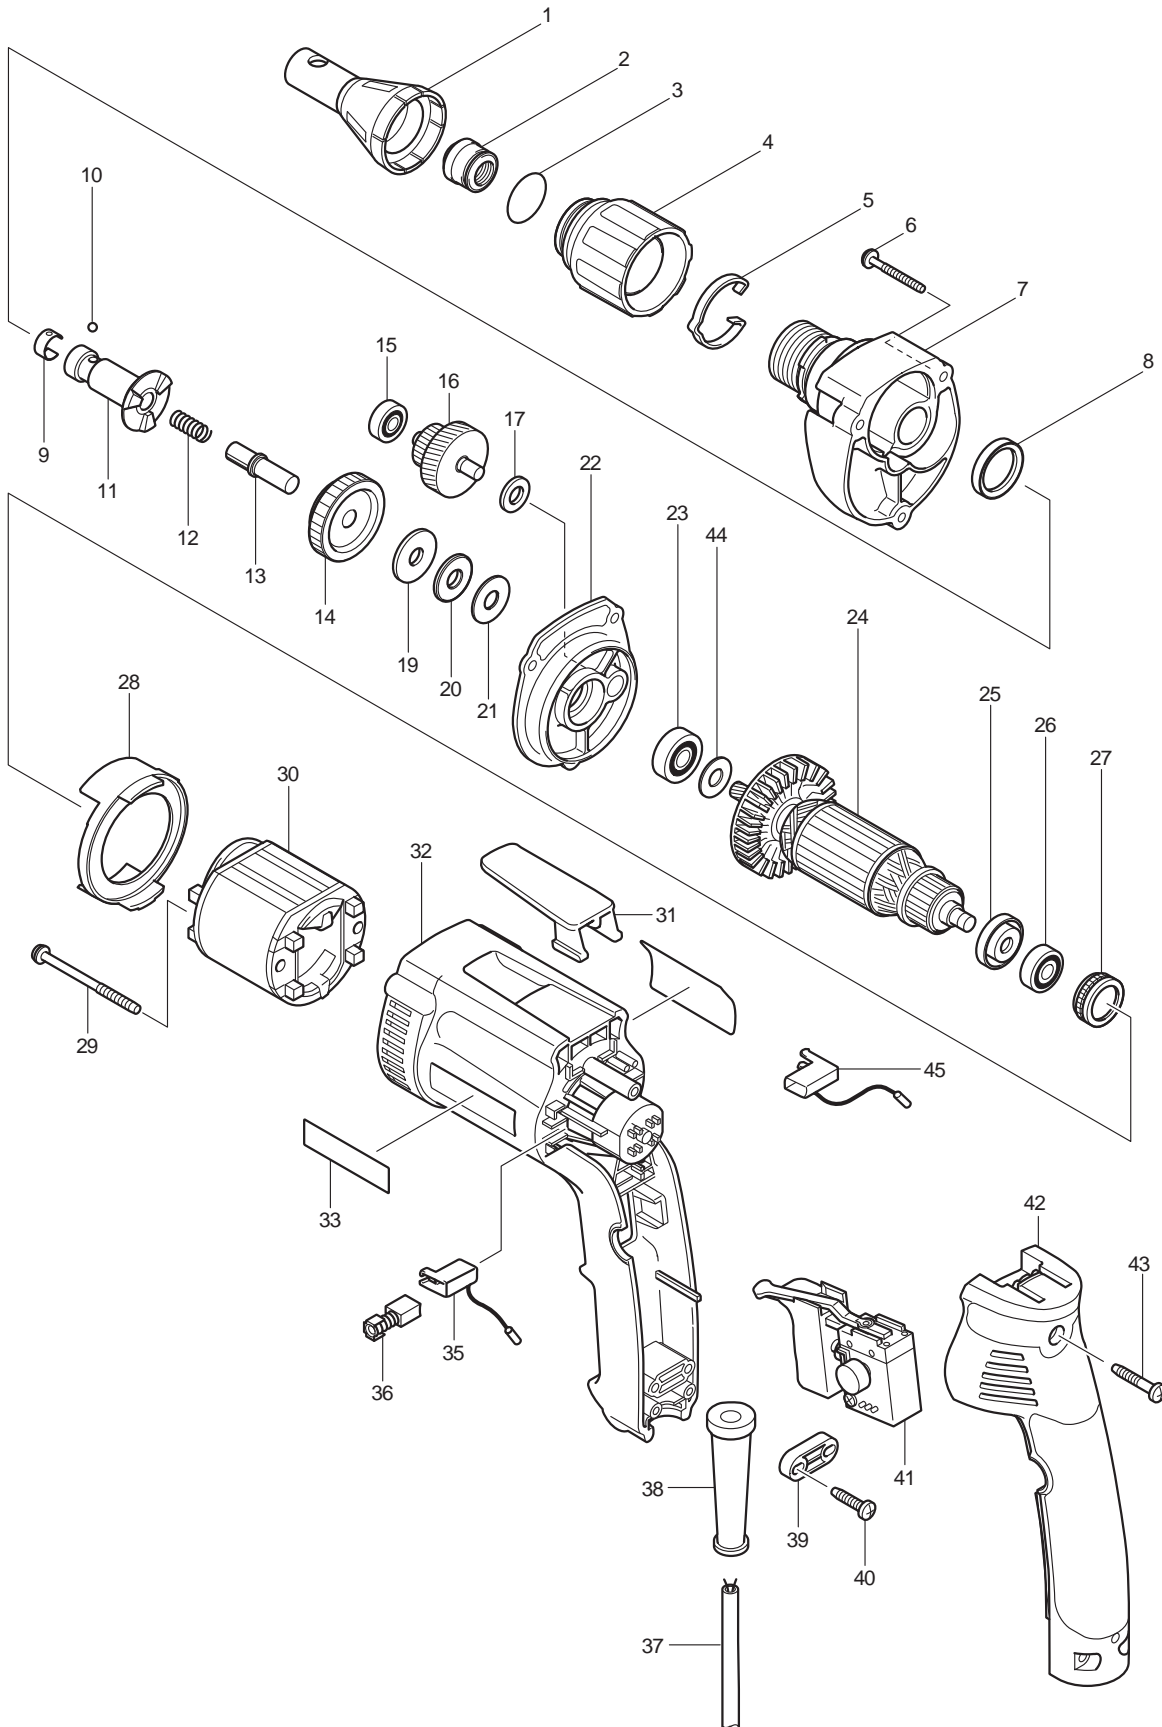

11-2009
6823N
SCREWDRIVER 0 - 2500RPM

Item No.	Type	Sub	Part No.	Description (* See Service changes on the bottom)	Qty	Unit
1			151726-8	LOCATOR COMPLETE	1	PC.
2			421631-6	DUST SEAL RING	1	PC.
3			213373-4	O RING 22	1	PC.
4			416994-3	LOCK RING	1	PC.
5			232154-7	LEAF SPRING	1	PC.
6			266050-7	TAPPING SCREW 4X30	3	PC.
7			153497-3	GEAR HOUSING COMPLETE	1	PC.
8			421766-3	RING 20	1	PC.
9			232050-9	LEAF SPRING	1	PC.
10			216001-0	STEEL BALL 3.5	1	PC.
11			324290-4	SPINDLE	1	PC.
12			233126-5	COMPRESSION SPRING 6	1	PC.
13			268099-3	COLLARED PIN 8	1	PC.
14			227056-0	SPUR GEAR 36	1	PC.
15	1		211014-6	BALL BEARING 606	1	PC.
	2		211012-0	BALL BEARING 606ZZ	1	PC.
16			226133-5	GEAR COMPLETE 17-35	1	PC.
17			267017-8	FLAT WASHER 8	1	PC.
19			216213-5	WASHER 824	1	PC.
20			216415-3	THRUST NEEDLE GAUGE 821	1	PC.
21			216212-7	WASHER 821	1	PC.
22			153499-9	GEAR HOUSING COVER COMPLETE	1	PC.
23	1		210007-0	* BALL BEARING 608VV	1	PC.
	2		210005-4	* BALL BEARING 608DDW	1	PC.
24			510053-6	ARMATURE ASS'Y 115V	1	PC.
		INC.	240022-0	FAN 52	1	PC.
		INC.		Item No. 23,25,26,44		
25			681636-0	INSULATION WASHER	1	PC.
26			211021-9	BALL BEARING 607LLB	1	PC.
27			421479-6	RUBBER RING 19	1	PC.
28			416993-5	BAFFLE PLATE	1	PC.
29			266147-2	TAPPING SCREW 4X55	2	PC.
30			633441-1	FIELD 115V	1	PC.
31			417625-7	HOOK	1	PC.
32	1		183285-4	MOTOR HOUSING	1	PC.
	1	INC.		Item No.33		
	2		188628-5	MOTOR HOUSING	1	PC.
	2	INC.		Item No.33		
	3		450718-7	MOTOR HOUSING	1	PC.
33			819063-3	MAKITA LABEL (F/ TYPE1&2 MOTOR HSG)	1	PC.
35			643952-8	BRUSH HOLDER	1	PC.
36	1		191927-6	CARBON BRUSH CB-407 2PC/SET (W/O ORIGIN)	1	SET
	2		195007-0	CARBON BRUSH CB-407 2PC/SET (W/ ORIGIN)	1	SET
37			664891-9	CORD W/PLUG 2P-18-2.5M, SJ	1	PC.
38			682559-5	CORD GUARD 8	1	PC.
39			687063-9	STRAIN RELIEF	1	PC.
40			265995-6	TAPPING SCREW 4X18	2	PC.
41			651978-6	SWITCH C3MA-2L	1	PC.
42	1		151961-8	HANDLE COVER COMPLETE	1	PC.
	1	INC.	263002-9	RUBBER PIN 4	2	PC.
	2		158710-4	HANDLE COVER COMPLETE	1	PC.
	2	INC.	263002-9	RUBBER PIN 4	2	PC.
43			265999-8	TAPPING SCREW 4X25	3	PC.