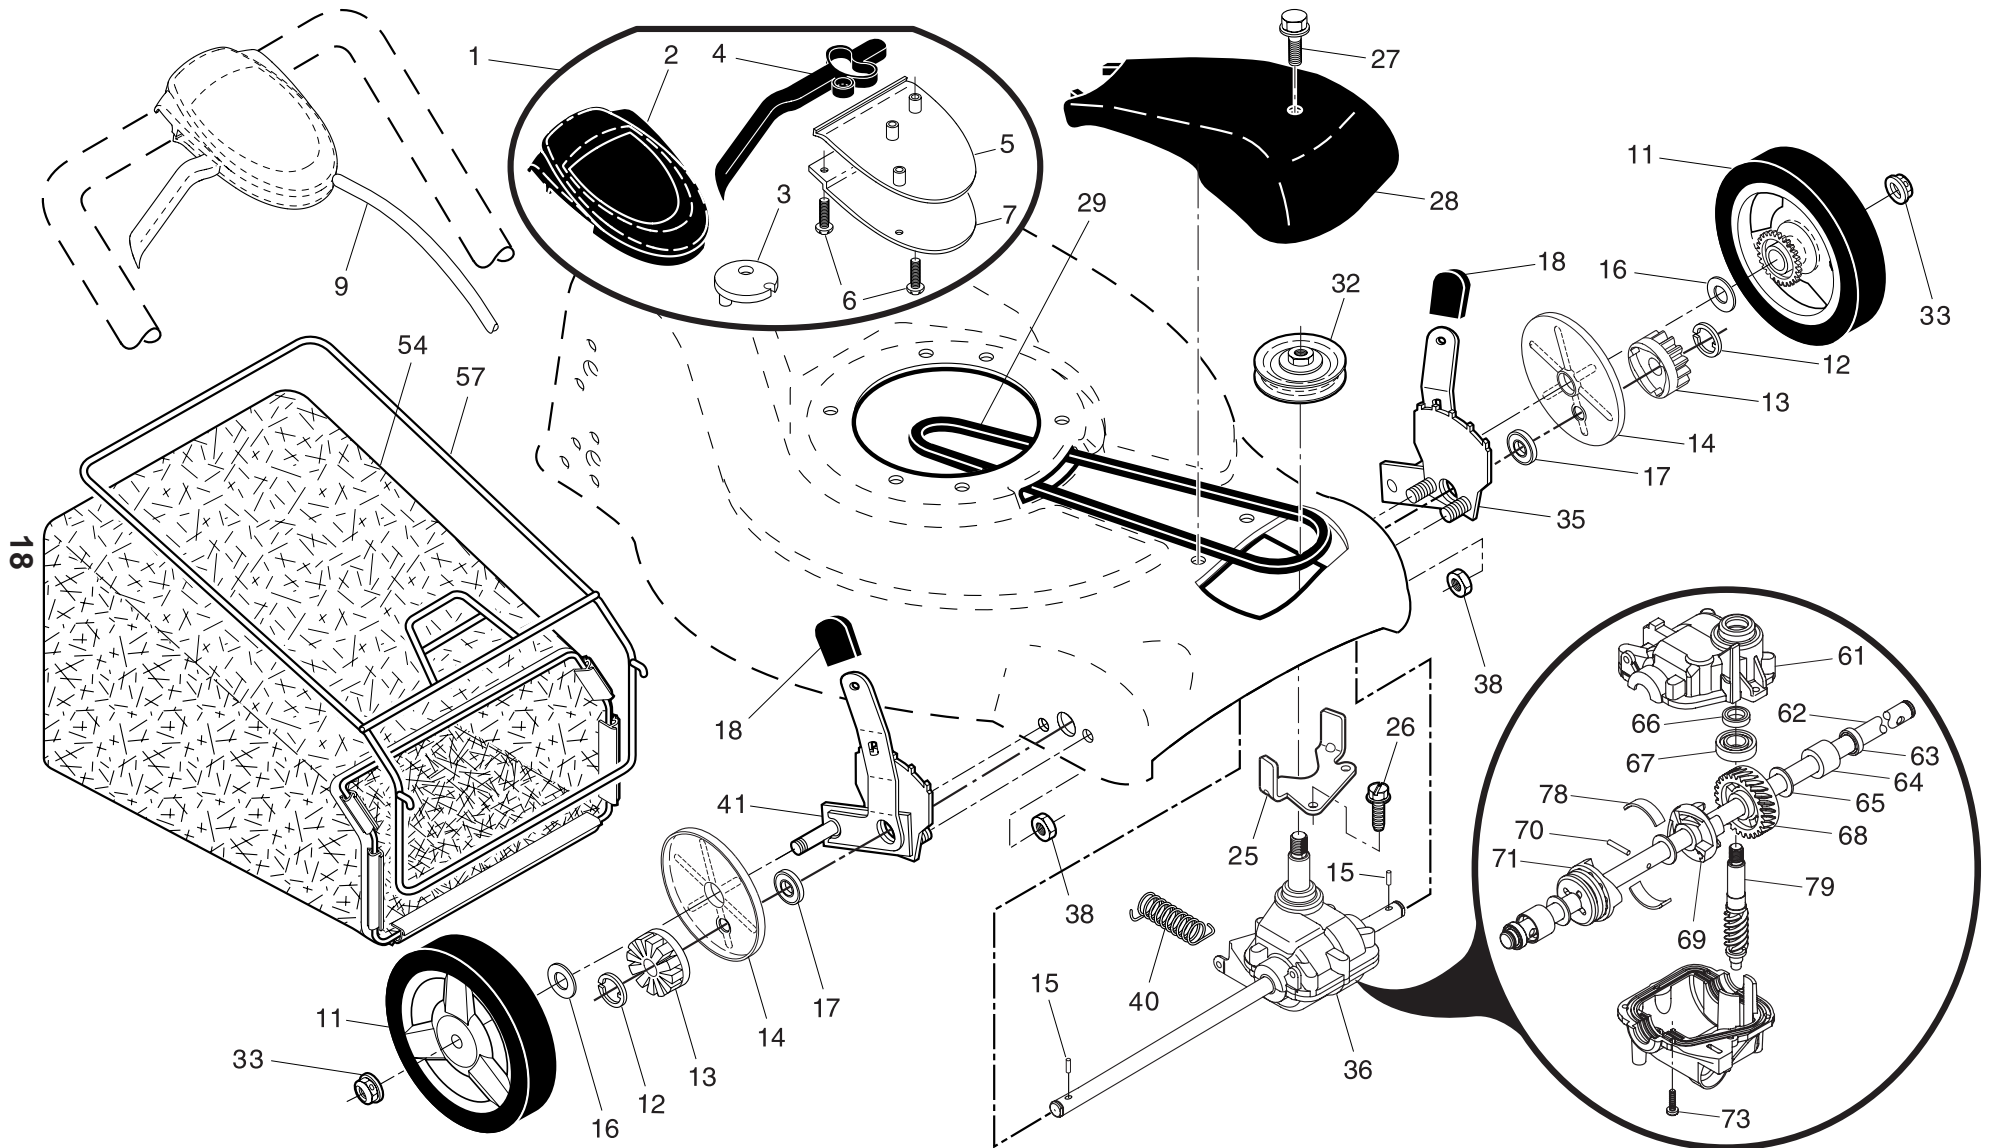

ROTARY LAWN MOWER - - MODEL NUMBER 67521ES (96143003100) - PRODUCT NUMBER 961 43 00-31

ROTARY LAWN MOWER - - MODEL NUMBER 67521ES (96143003100) - PRODUCT NUMBER 961 43 00-31

KEY NO.	PART NO.	DESCRIPTION	KEY NO.	PART NO.	DESCRIPTION
1	532 40 73-16	Drive Control Assembly (Includes Cable)			(Includes Knob and Bearing)
2	532 41 16-73	Cover, Drive Control, Upper	36	532 40 48-33	Gearcase Assembly, Complete
3	532 40 62-82	Pulley	38	873 80 04-00	Locknut, Hex 1/4-20
4	532 19 00-39	Lever, Drive Control	40	532 40 65-58	Spring
5	532 41 16-64	Cover, Drive Control, Lower	41	532 40 88-61	Kit, Wheel Adjuster, RH (Includes Knob and Bearing)
6	532 18 16-98	Screw	54	532 40 11-90	Grassbag Assembly
7	532 40 07-23	Bracket, Drive	57	532 41 19-50	Frame, Grassbag
9	532 40 62-59	Cable Assembly, Drive	61	532 41 07-26	Case, Upper
11	532 41 10-81	Wheel & Tire Assembly	62	532 41 09-49	Shaft, Output
12	812 00 00-58	E-Ring	63	532 18 35-08	Seal, Output Shaft
13	532 40 38-49	Pinion	64	532 18 35-11	Bushing
14	532 18 94-03	Dust Cover	65	532 18 35-09	Washer
15	532 40 48-45	Pawl, Drive	66	532 18 35-14	Seal, Worm Shaft
16	532 06 77-25	Washer 1/2 x 1-1/2 x .134	67	532 18 35-06	Bearing, Ball
17	532 19 10-39	Bearing, Wheel Adjuster	68	532 41 07-29	Gear, 28 Teeth
18	532 19 64-01	Selector Knob	69	532 41 07-32	Fixed Dog Clutch
25	532 41 16-63	Belt Keeper	70	532 41 07-33	Pin
26	532 16 34-09	Screw, Hi-Lo Thread	71	532 41 07-30	Movable Dog Clutch
27	532 17 52-62	Pan Head Tapping Screw #10-24 x 2-3/4	73	532 18 35-13	Screw, Case
28	532 18 57-15	Drive Cover	74	532 41 07-34	Case, Lower
29	532 19 41-49	V-Belt	78	532 41 07-31	Spring, Leaf
32	532 19 40-18	Drive Pulley	79	532 41 07-27	Shaft, Worm
33	532 40 91-48	Locknut, Hex			
35	532 40 88-62	Kit, Wheel Adjuster, LH			

NOTE: All component dimensions given in U.S. inches. 1 inch = 25.4 mm

IMPORTANT: Use only Original Equipment Manufacturer (O.E.M.) replacement parts. Failure to do so could be hazardous, damage your lawn mower and void your warranty.