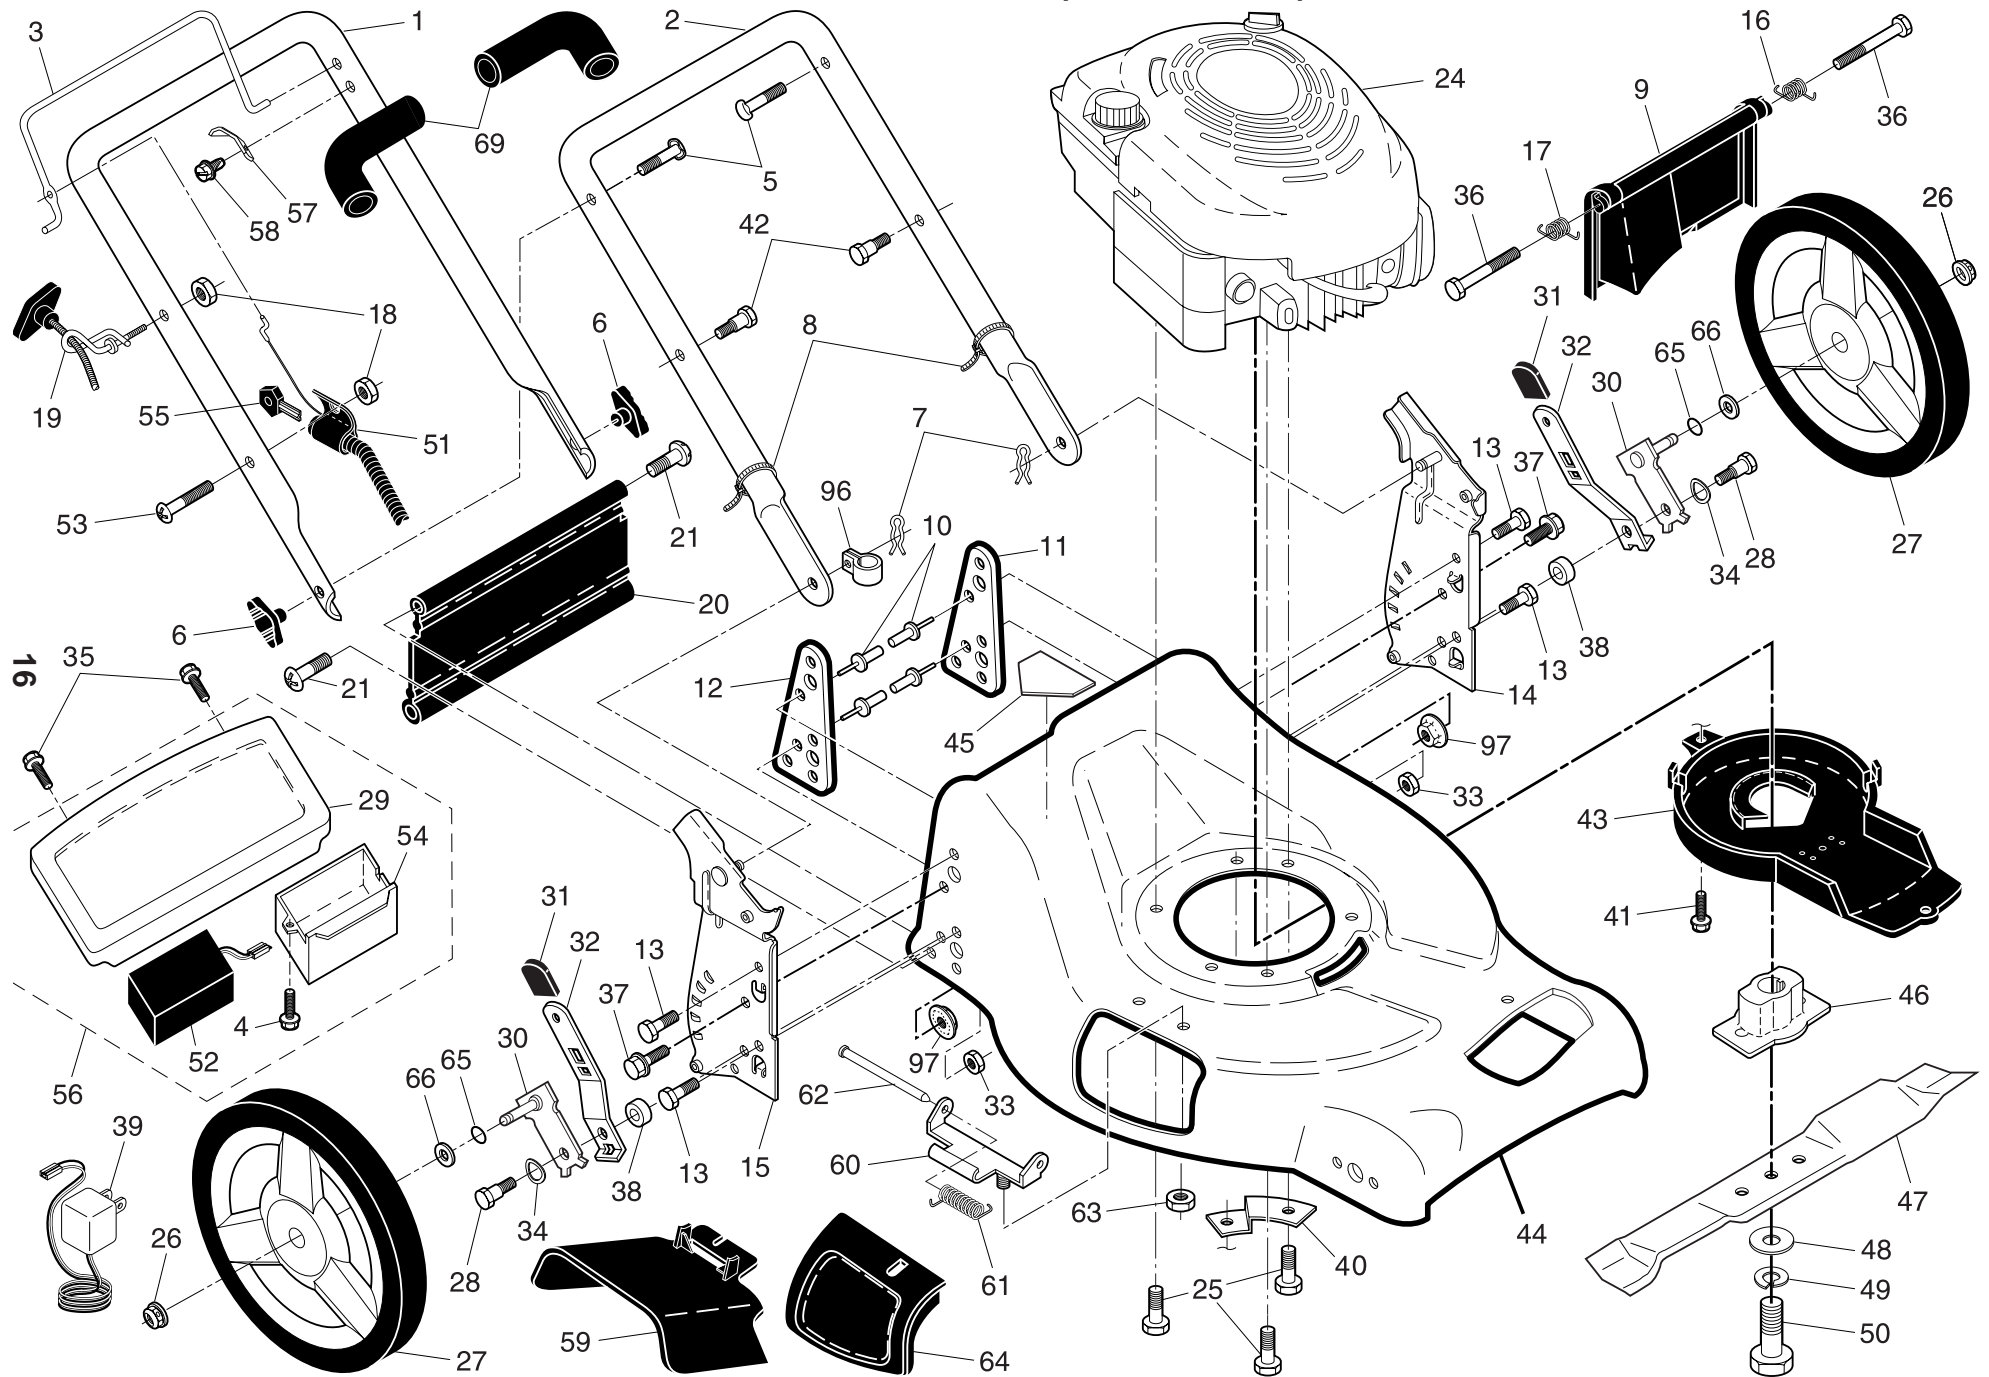

ROTARY LAWN MOWER -- MODEL NUMBER 67521ES (96143003100) - PRODUCT NUMBER 961 43 00-31

ROTARY LAWN MOWER - - MODEL NUMBER 67521ES (96143003100) - PRODUCT NUMBER 961 43 00-31

KEY NO.	PART NO.	DESCRIPTION	KEY NO.	PART NO.	DESCRIPTION
1	532 19 64-03	Upper Handle (Includes Foam Grip)	37	874 78 04-12	Bolt
2	532 41 17-02	Lower Handle	38	532 40 16-29	Spacer
3	532 19 70-19	Control Bar	39	532 19 00-97	Charger, Battery
4	817 41 13-08	Screw	40	532 19 09-39	Mounting Bracket, Debris Shield
5	532 19 15-74	Handle Bolt	41	532 19 23-25	Screw
6	532 19 18-56	Handle Knob	42	532 17 55-51	Screw
7	532 05 17-93	Hairpin Cotter	43	532 40 58-44	Debris Shield
8	532 06 64-26	Wire Tie	44	532 41 78-07	Kit, Lawn Mower Housing (Includes Key Numbers 10, 11, 12 and 45)
9	532 40 69-85	Rear Door Assembly	45	532 40 47-63	Danger Decal
10	532 12 84-15	Pop Rivet	46	532 19 40-37	Blade Adapter
11	532 41 05-40	Support Bracket, LH	47	532 40 67-12	Blade, 21"
12	532 41 05-42	Support Bracket, RH	48	532 85 10-74	Hardened Washer
13	817 06 04-10	Screw 1/4-20 x 5/8	49	532 85 02-63	Helical Washer 3/8-24 x 1-3/8 Grade 8
14	532 41 81-13	Handle Bracket Assembly, LH	50	532 85 10-84	Hex Head Machine Screw 3/8-24 x 1-3/8 Grade 8
15	532 41 81-12	Handle Bracket Assembly, RH	51	532 18 96-86	Key Start Switch (Includes Key)
16	532 40 54-17	Spring, Rear Door, LH	52	532 18 95-89	Battery
17	532 40 54-18	Spring, Rear Door, RH	53	532 18 61-59	Screw
18	532 13 20-04	Keps Locknut 1/4-20	54	532 18 62-37	Battery Box
19	532 19 47-88	Rope Guide	55	532 18 03-31	Key
20	532 41 31-59	Rear Skirt	56	532 19 12-52	Trim Panel / Battery / Battery Box Assembly
21	532 08 86-52	Screw	57	532 12 51-62	Upstop Bracket
24	- - -	Engine, Briggs & Stratton, Model Number 126T05 (for engine service and replacement parts, call Briggs & Stratton at 1-800-233-3723)	58	532 75 06-34	Screw
25	532 15 04-06	Hex Head Thread Rolling Screw 3/8-16 x 1-1/8	59	532 18 55-82	Discharge Deflector
26	532 40 91-49	Hex Flange Nut	60	532 17 57-35	Hinge Bracket
27	532 41 08-15	Wheel & Tire Assembly, Rear	61	532 19 30-00	Spring
28	532 40 16-38	Shoulder Bolt 5/16-18 x .33	62	532 17 56-50	Hinge Rod
29	532 41 11-90	Trim Panel	63	873 80 04-00	Nut, Hex
30	532 41 31-41	Axle Arm Assembly	64	532 18 55-76	Mulcher Door
31	532 19 64-01	Selector Knob	65	532 19 74-80	O-Ring
32	532 40 98-89	Selector Spring	66	532 08 83-48	Washer, Flat 1/2
33	873 80 05-00	Nut, Hex 5/16-18	69	532 18 27-48	Grip, Foam
34	532 40 16-30	Washer, Curved, Cylindrical	96	532 19 79-91	Clip, Cable
35	532 14 18-41	Screw	97	532 15 53-77	Nut, Hex, Flangelock
36	532 18 41-93	Bolt	--	532 40 47-64	Decal, Warning (not shown)
			--	532 41 73-95	Owner's Manual, English / French

NOTE: All component dimensions given in U.S. inches. 1 inch = 25.4 mm

IMPORTANT: Use only Original Equipment Manufacturer (O.E.M.) replacement parts. Failure to do so could be hazardous, damage your lawn mower and void your warranty.