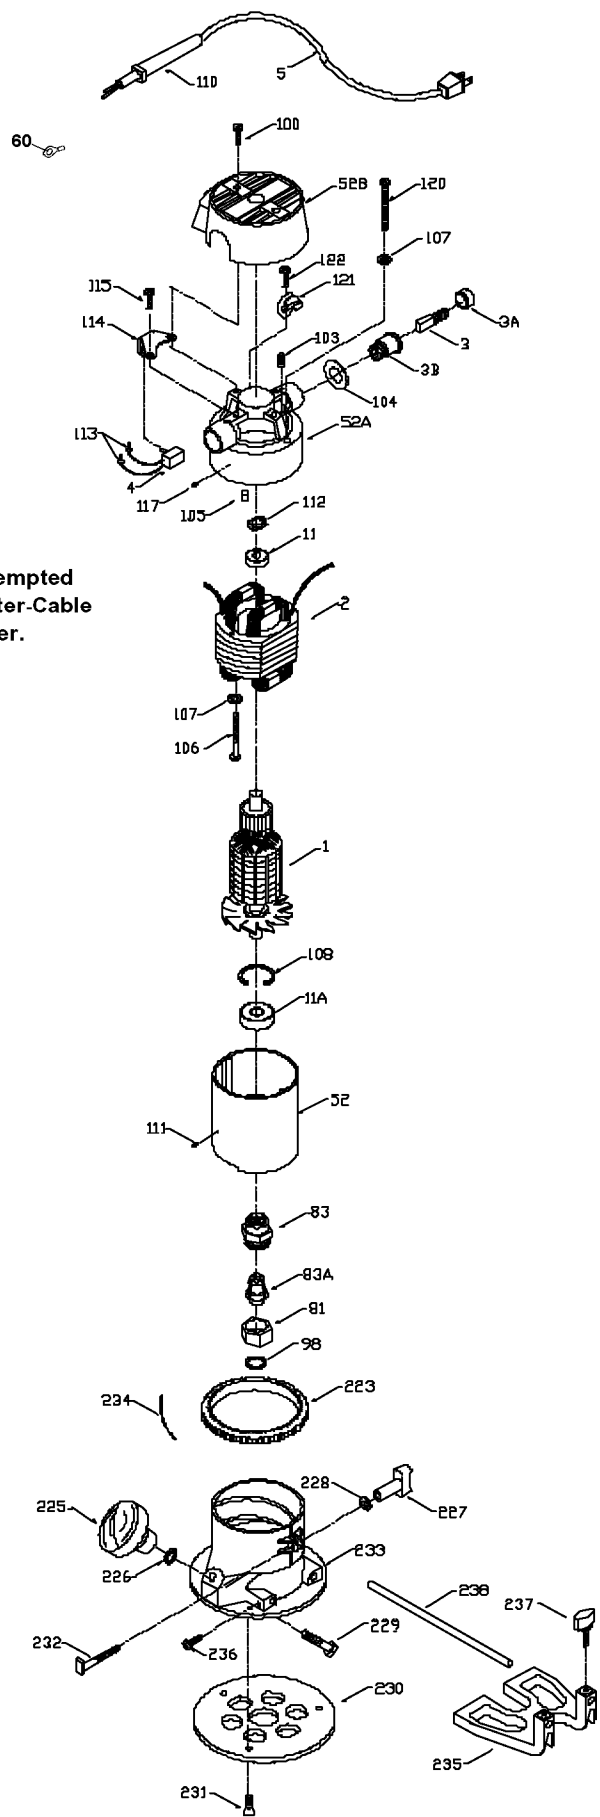

ROUTER

6302
6702
6902
513T6/T7

WARNING: Electrical repairs should only be attempted by trained repairmen. Contact the nearest Porter-Cable Service Center or other competent repair center.

Parts List for J-6702 Type 1

Item Number	Part Number	Description	Qty Required
1	874588	ARMATURE-220	1
1	000000-00	No Longer Available	1
1	000000-00	No Longer Available	1
2	874589	FIELD-220	1
2	000000-00	No Longer Available	1
2	803104	LEAD	1
3	N031652	BRUSH	2
3	803483	BRUSH CAP	2
3	873497	BRUSH HOLDER	2
4	842606SV	SWITCH	1
4	876320	SWITCH.	1
5	879758	CORD-EURO	1
5	A11126	CORDSET	1
11	855284	BEARING	3
11	858464	BEARING	3
52	903967SV	CASING & PINS FRONT	1
52	A22753	REAR HOUSING	1
52	888727	MOTOR HOUSING CAP	1
60	849314	TERM	1
81	875893	COLLET NUT	1
83	42975	3/8 INCH COLLET ASSY	1
83	872793	CHUCK	1
83	42999	1/4 INCH COLLET ASSY	1
83	42975	3/8 INCH COLLET ASSY	1
83	42950	1/2 INCH COLLET ASSY	1
83	876671	COLLET 1/2 INCH	1
83	876669	COLLET 1/4 INCH	1

Parts List for J-6702 Type 1

Item Number	Part Number	Description	Qty Required
83	876670	COLLET 3/8 INCH	1
98	823030	SNAP-RING	10
100	878813	SCREW	10
103	804360	SCREW	10
104	803496	WASHER	10
105	842597	PLUG	1
106	876965	SCREW	10
108	802426	RING	10
111	800835	PIN	10
112	842610	SPRING-PRELOAD	10
113	682063	CONNECTOR VS	1
114	842598	BRACKET SWITCH	1
114	876396	BRACKET	1
115	802764	SCREW	10
117	801374	SCREW	10
120	681260	SCREW & WASHER	10
121	874137	CORD CLAMP	1
122	877817	SCREW	10
239	849314	TERM	1
241	696696	SCREW	10
856	A22709	OPEN-END WRENCH	1
856	883356	BIT	1
856	A22709	OPEN-END WRENCH	1
856	683157	WRENCH OPEN END	1
856	683157	WRENCH OPEN END	1
861	000000-00	No Longer Available	1
861	000000-00	No Longer Available	1

Parts List for J-6702 Type 1

Item Number	Part Number	Description	Qty Required
861	000000-00	No Longer Available	1
861	000000-00	No Longer Available	1