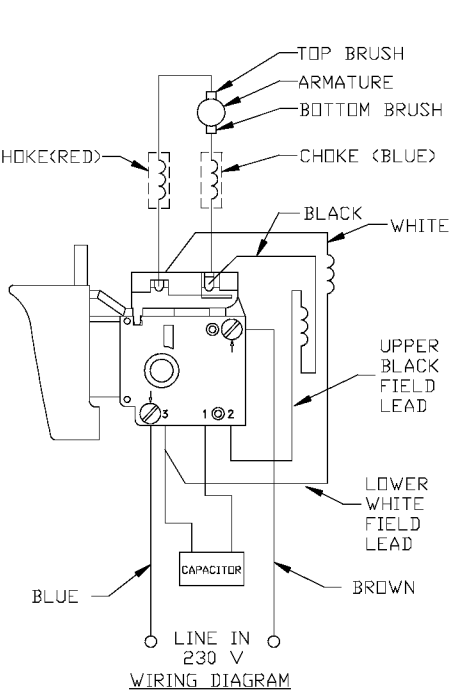

PORTER-CABLE FASTENER DRIVERS

Cable Service Center or other competent repair center

6640
6642
6645

TYPE I

Parts List for 6645 Type 2

Item Number	Part Number	Description	Qty Required
1	886948	ARMATURE 230V FLEX	1
1	876480	ARMATURE	1
1	811350	BAFFLE	1
1	811531	FAN	1
2	886949	FIELD 230V	1
2	876479	FIELD	1
3	N119739	BRUSH & SPRING	2
3	694301	BRUSH HOLDER	2
3	694298	BRUSH INSULATOR	2
4	885315	SWITCH 230V	1
4	888146	SWITCH VSR	1
4	875868	BUTTON-FWD/REV	1
5	891461	CORD & PLUG	1
5	695854	CORDSET	1
11	330003-85	BEARING	3
15	330004-00	BEARING,NEEDLE	3
19	879984	BIT HOLDER	1
19	330003-17	BEARING,BALL	3
35	697673	IDLER ASSY	1
38	000000-00	No Longer Available	1
52	876677	MOTOR HSG PKG	1
53	000000-00	No Longer Available	1
53	697684SV	INTERMEDIATE PLATE	1
57	876612	HANDLE SET	1
100	810716	RELIEVER	1
102	861434	CORD CLAMP	1
103	882703	SCREW	10

Parts List for 6645 Type 2

Item Number	Part Number	Description	Qty Required
104	900826	SCREW	10
105	866340	SCREW	10
106	864137	SCREW	10
107	000000-00	No Longer Available	1
108	864136	SCREW	10
109	694432	BEARING MOUNT	3
110	847564	SNAP RING	10
111	802214	WASHER-LCK INT	10
112	876651	SCREW	10
114	852714	SLINGER	1
115	848741	WASHER	10
116	698609	GASKET	1
117	802648	WASHER	10
118	694015	SCREW	10
122	875861	BELT CLIP	1
123	800740	SCREW	10
124	875862	NUT	10
144	000000-00	No Longer Available	1
145	000000-00	No Longer Available	1
146	853644	RING	10
147	853731	SPRING	10
149	878495	WORK SPINDLE	1
150	844318	BALL	1
151	854346	RETAINER	1
160	878486	O RING	10
162	878964	CLUTCH HOUSING ASSY	1
162	000000-00	No Longer Available	1