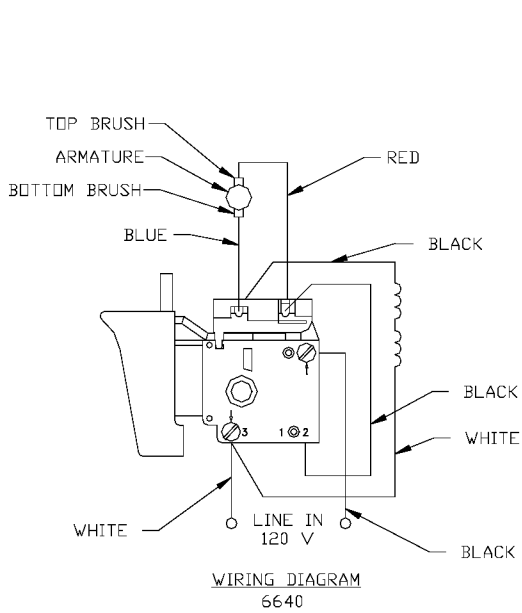

PORTER-CABLE FASTENER DRIVERS

Cable Service Center or other competent repair center

6640
6642
6645

TYPE I

Parts List for 6645 Type 2

Item Number	Part Number	Description	Qty Required
1	886948	ARMATURE 230V FLEX	1
1	876480	ARMATURE	1
1	811350	BAFFLE	1
1	811531	FAN	1
2	886949	FIELD 230V	1
2	876479	FIELD	1
3	N119739	BRUSH & SPRING	2
3	694301	BRUSH HOLDER	2
3	694298	BRUSH INSULATOR	2
4	885315	SWITCH 230V	1
4	888146	SWITCH VSR	1
4	875868	BUTTON-FWD/REV	1
5	891461	CORD & PLUG	1
5	695854	CORDSET	1
11	330003-85	BEARING	3
15	330004-00	BEARING,NEEDLE	3
19	879984	BIT HOLDER	1
19	330003-17	BEARING,BALL	3
35	697673	IDLER ASSY	1
38	000000-00	No Longer Available	1
52	876677	MOTOR HSG PKG	1
53	000000-00	No Longer Available	1
53	697684SV	INTERMEDIATE PLATE	1
57	876612	HANDLE SET	1
100	810716	RELIEVER	1
102	861434	CORD CLAMP	1
103	882703	SCREW	10

Parts List for 6645 Type 2

Item Number	Part Number	Description	Qty Required
104	900826	SCREW	10
105	866340	SCREW	10
106	864137	SCREW	10
107	000000-00	No Longer Available	1
108	864136	SCREW	10
109	694432	BEARING MOUNT	3
110	847564	SNAP RING	10
111	802214	WASHER-LCK INT	10
112	876651	SCREW	10
114	852714	SLINGER	1
115	848741	WASHER	10
116	698609	GASKET	1
117	802648	WASHER	10
118	694015	SCREW	10
122	875861	BELT CLIP	1
123	800740	SCREW	10
124	875862	NUT	10
144	000000-00	No Longer Available	1
145	000000-00	No Longer Available	1
146	853644	RING	10
147	853731	SPRING	10
149	878495	WORK SPINDLE	1
150	844318	BALL	1
151	854346	RETAINER	1
160	878486	O RING	10
162	878964	CLUTCH HOUSING ASSY	1
162	000000-00	No Longer Available	1