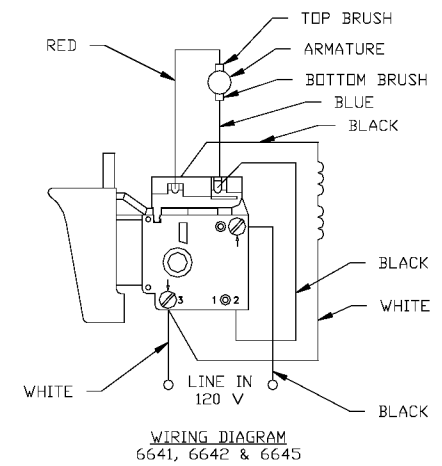

PORTER-CABLE FASTENER DRIVERS

Cable Service Center or other competent repair center

6640
6642
6645

TYPE I

Parts List for 6645 Type 2

Item Number	Part Number	Description	Qty Required
1	886948	ARMATURE 230V FLEX	1
1	876480	ARMATURE	1
1	811350	BAFFLE	1
1	811531	FAN	1
2	886949	FIELD 230V	1
2	876479	FIELD	1
3	N119739	BRUSH & SPRING	2
3	694301	BRUSH HOLDER	2
3	694298	BRUSH INSULATOR	2
4	885315	SWITCH 230V	1
4	888146	SWITCH VSR	1
4	875868	BUTTON-FWD/REV	1
5	891461	CORD & PLUG	1
5	695854	CORDSET	1
11	330003-85	BEARING	3
15	330004-00	BEARING,NEEDLE	3
19	879984	BIT HOLDER	1
19	330003-17	BEARING,BALL	3
35	697673	IDLER ASSY	1
38	000000-00	No Longer Available	1
52	876677	MOTOR HSG PKG	1
53	000000-00	No Longer Available	1
53	697684SV	INTERMEDIATE PLATE	1
57	876612	HANDLE SET	1
100	810716	RELIEVER	1
102	861434	CORD CLAMP	1
103	882703	SCREW	10

Parts List for 6645 Type 2

Item Number	Part Number	Description	Qty Required
104	900826	SCREW	10
105	866340	SCREW	10
106	864137	SCREW	10
107	000000-00	No Longer Available	1
108	864136	SCREW	10
109	694432	BEARING MOUNT	3
110	847564	SNAP RING	10
111	802214	WASHER-LCK INT	10
112	876651	SCREW	10
114	852714	SLINGER	1
115	848741	WASHER	10
116	698609	GASKET	1
117	802648	WASHER	10
118	694015	SCREW	10
122	875861	BELT CLIP	1
123	800740	SCREW	10
124	875862	NUT	10
144	000000-00	No Longer Available	1
145	000000-00	No Longer Available	1
146	853644	RING	10
147	853731	SPRING	10
149	878495	WORK SPINDLE	1
150	844318	BALL	1
151	854346	RETAINER	1
160	878486	O RING	10
162	878964	CLUTCH HOUSING ASSY	1
162	000000-00	No Longer Available	1