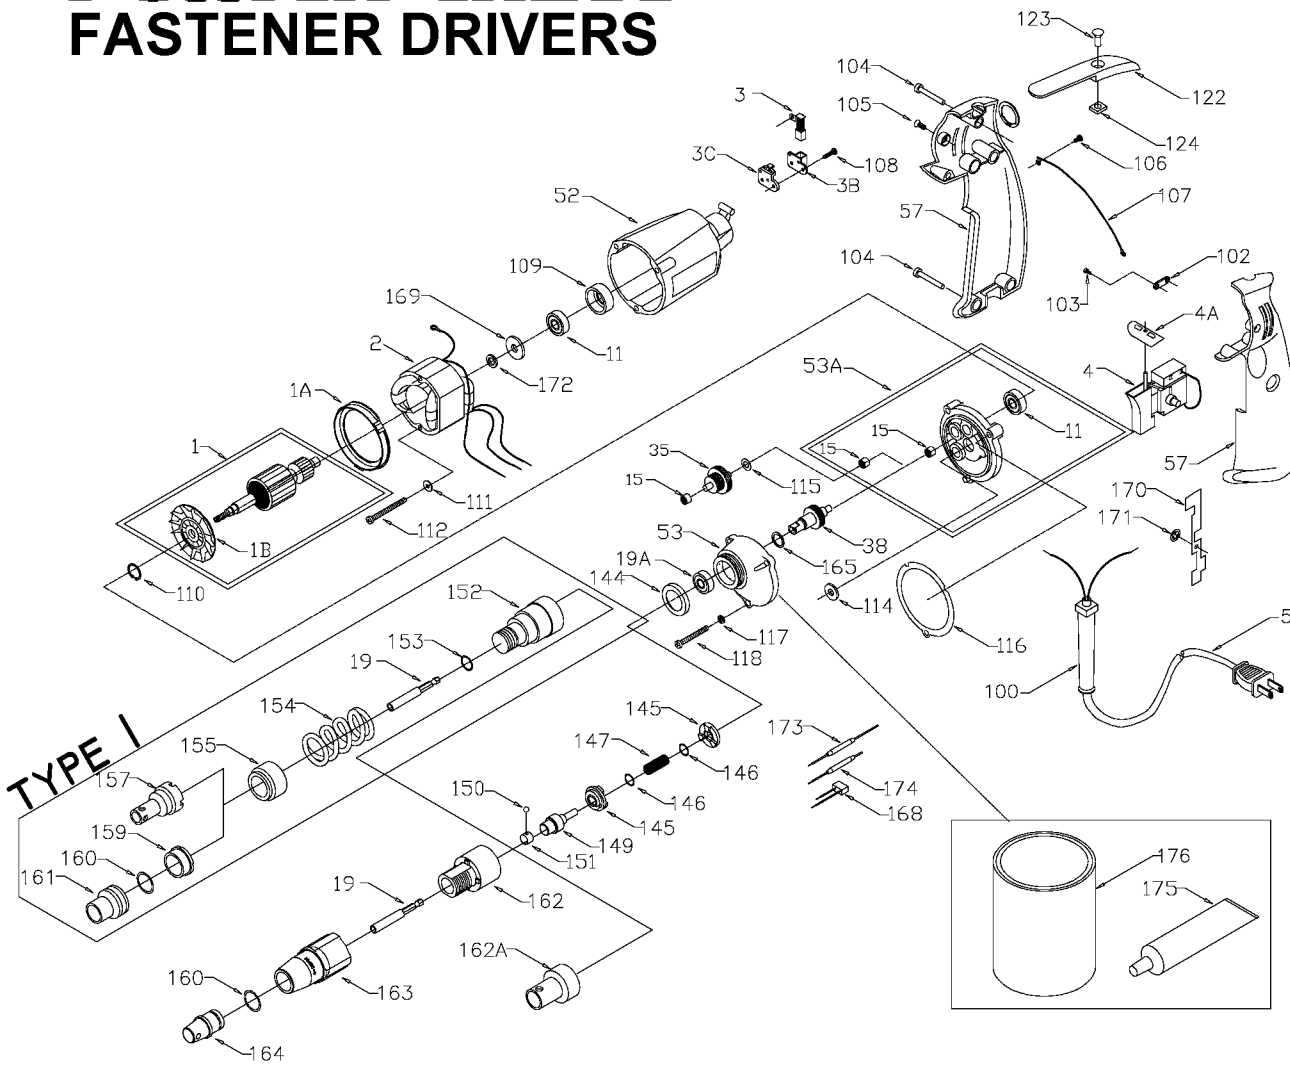

PORTER-CABLE FASTENER DRIVERS

Cable Service Center or other competent repair center

6640
6642
6645

TYPE I

Parts List for 6645 Type 2

Item Number	Part Number	Description	Qty Required
1	886948	ARMATURE 230V FLEX	1
1	876480	ARMATURE	1
1	811350	BAFFLE	1
1	811531	FAN	1
2	886949	FIELD 230V	1
2	876479	FIELD	1
3	N119739	BRUSH & SPRING	2
3	694301	BRUSH HOLDER	2
3	694298	BRUSH INSULATOR	2
4	885315	SWITCH 230V	1
4	888146	SWITCH VSR	1
4	875868	BUTTON-FWD/REV	1
5	891461	CORD & PLUG	1
5	695854	CORDSET	1
11	330003-85	BEARING	3
15	330004-00	BEARING,NEEDLE	3
19	879984	BIT HOLDER	1
19	330003-17	BEARING,BALL	3
35	697673	IDLER ASSY	1
38	000000-00	No Longer Available	1
52	876677	MOTOR HSG PKG	1
53	000000-00	No Longer Available	1
53	697684SV	INTERMEDIATE PLATE	1
57	876612	HANDLE SET	1
100	810716	RELIEVER	1
102	861434	CORD CLAMP	1
103	882703	SCREW	10

Parts List for 6645 Type 2

Item Number	Part Number	Description	Qty Required
104	900826	SCREW	10
105	866340	SCREW	10
106	864137	SCREW	10
107	000000-00	No Longer Available	1
108	864136	SCREW	10
109	694432	BEARING MOUNT	3
110	847564	SNAP RING	10
111	802214	WASHER-LCK INT	10
112	876651	SCREW	10
114	852714	SLINGER	1
115	848741	WASHER	10
116	698609	GASKET	1
117	802648	WASHER	10
118	694015	SCREW	10
122	875861	BELT CLIP	1
123	800740	SCREW	10
124	875862	NUT	10
144	000000-00	No Longer Available	1
145	000000-00	No Longer Available	1
146	853644	RING	10
147	853731	SPRING	10
149	878495	WORK SPINDLE	1
150	844318	BALL	1
151	854346	RETAINER	1
160	878486	O RING	10
162	878964	CLUTCH HOUSING ASSY	1
162	000000-00	No Longer Available	1