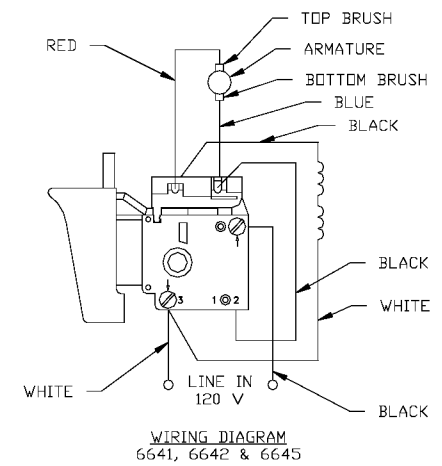

## Parts List for 6642 Type 2

Item Number	Part Number	Description	Qty Required
1	886948	ARMATURE 230V FLEX	1
1	876480	ARMATURE	1
1	811350	BAFFLE	1
1	811531	FAN	1
2	886949	FIELD 230V	1
2	876479	FIELD	1
3	N119739	BRUSH & SPRING	2
3	694301	BRUSH HOLDER	2
3	694298	BRUSH INSULATOR	2
4	885315	SWITCH 230V	1
4	888146	SWITCH VSR	1
4	875868	BUTTON-FWD/REV	1
5	891461	CORD & PLUG	1
5	695854	CORDSET	1
11	330003-85	BEARING	3
15	330004-00	BEARING,NEEDLE	3
19	000000-00	No Longer Available	1
19	330003-17	BEARING,BALL	3
35	697674-SV	IDLER ASSY	1
38	000000-00	No Longer Available	1
38	878632	SPINDLE ASSY	1
52	876677	MOTOR HSG PKG	1
53	000000-00	No Longer Available	1
53	697684SV	INTERMEDIATE PLATE	1
57	876612	HANDLE SET	1
100	810716	RELIEVER	1
102	861434	CORD CLAMP	1

## Parts List for 6642 Type 2

Item Number	Part Number	Description	Qty Required
103	882703	SCREW	10
104	900826	SCREW	10
105	866340	SCREW	10
106	864137	SCREW	10
107	000000-00	No Longer Available	1
108	864136	SCREW	10
109	694432	BEARING MOUNT	3
110	847564	SNAP RING	10
111	802214	WASHER-LCK INT	10
112	876651	SCREW	10
114	852714	SLINGER	1
115	848741	WASHER	10
116	698609	GASKET	1
117	802648	WASHER	10
118	694015	SCREW	10
122	875861	BELT CLIP	1
123	800740	SCREW	10
124	875862	NUT	10
144	000000-00	No Longer Available	1
145	000000-00	No Longer Available	1
146	853644	RING	10
147	853731	SPRING	10
149	878495	WORK SPINDLE	1
150	844318	BALL	1
151	854346	RETAINER	1
160	878486	O RING	10
162	878964	CLUTCH HOUSING ASSY	1