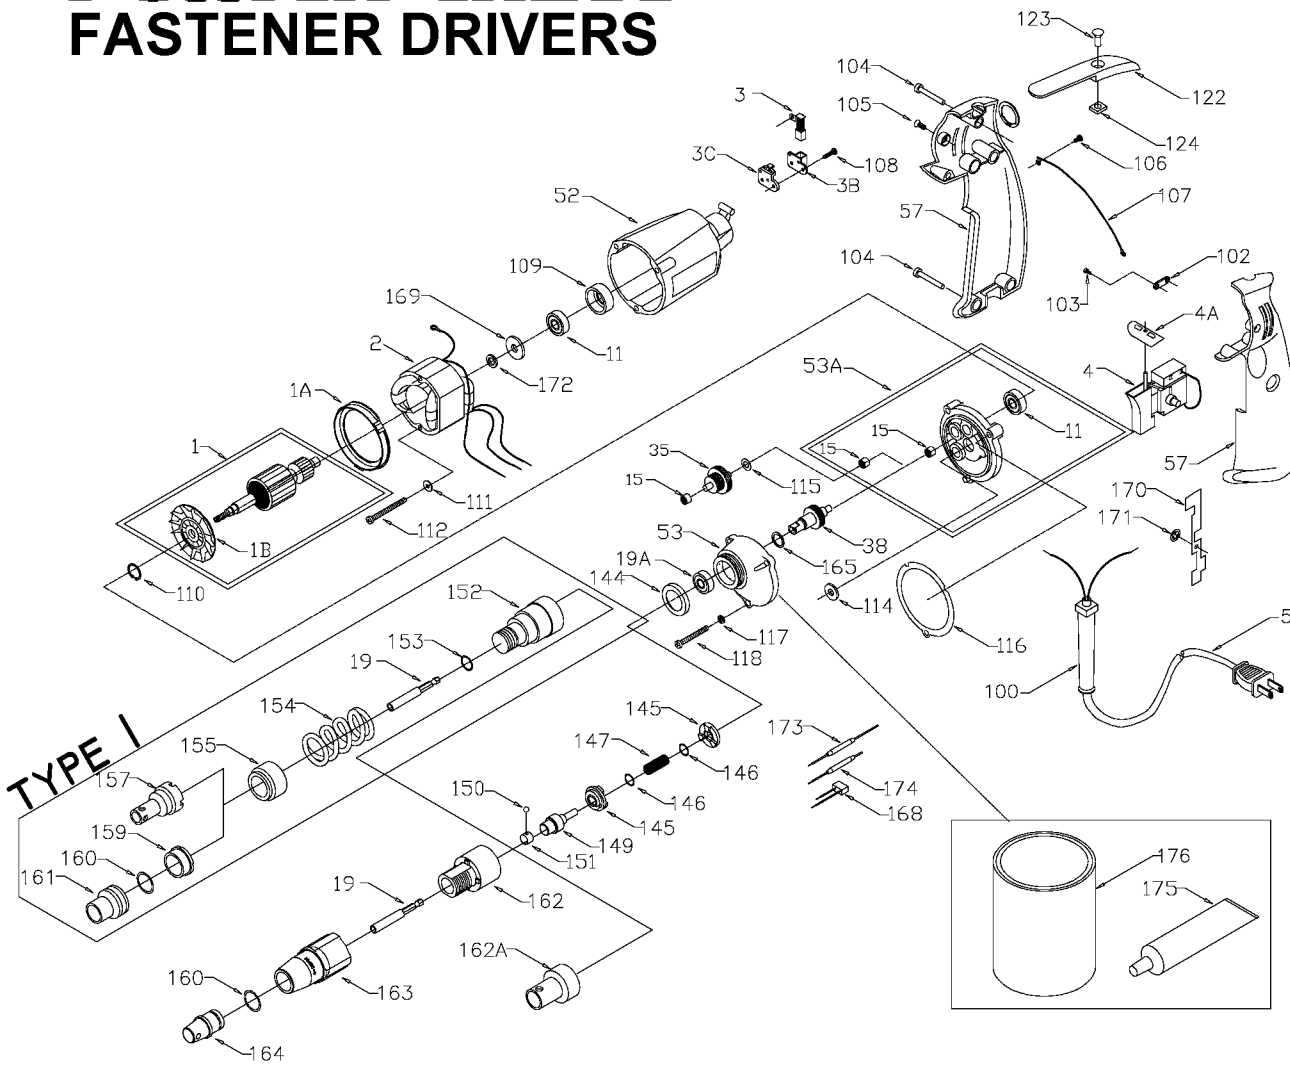

# PORTER-CABLE FASTENER DRIVERS

Cable Service Center or other competent repair center

6640  
6642  
6645

## Parts List for 6642 Type 2

Item Number	Part Number	Description	Qty Required
1	886948	ARMATURE 230V FLEX	1
1	876480	ARMATURE	1
1	811350	BAFFLE	1
1	811531	FAN	1
2	886949	FIELD 230V	1
2	876479	FIELD	1
3	N119739	BRUSH & SPRING	2
3	694301	BRUSH HOLDER	2
3	694298	BRUSH INSULATOR	2
4	885315	SWITCH 230V	1
4	888146	SWITCH VSR	1
4	875868	BUTTON-FWD/REV	1
5	891461	CORD & PLUG	1
5	695854	CORDSET	1
11	330003-85	BEARING	3
15	330004-00	BEARING,NEEDLE	3
19	000000-00	No Longer Available	1
19	330003-17	BEARING,BALL	3
35	697674-SV	IDLER ASSY	1
38	000000-00	No Longer Available	1
38	878632	SPINDLE ASSY	1
52	876677	MOTOR HSG PKG	1
53	000000-00	No Longer Available	1
53	697684SV	INTERMEDIATE PLATE	1
57	876612	HANDLE SET	1
100	810716	RELIEVER	1
102	861434	CORD CLAMP	1

## Parts List for 6642 Type 2

Item Number	Part Number	Description	Qty Required
103	882703	SCREW	10
104	900826	SCREW	10
105	866340	SCREW	10
106	864137	SCREW	10
107	000000-00	No Longer Available	1
108	864136	SCREW	10
109	694432	BEARING MOUNT	3
110	847564	SNAP RING	10
111	802214	WASHER-LCK INT	10
112	876651	SCREW	10
114	852714	SLINGER	1
115	848741	WASHER	10
116	698609	GASKET	1
117	802648	WASHER	10
118	694015	SCREW	10
122	875861	BELT CLIP	1
123	800740	SCREW	10
124	875862	NUT	10
144	000000-00	No Longer Available	1
145	000000-00	No Longer Available	1
146	853644	RING	10
147	853731	SPRING	10
149	878495	WORK SPINDLE	1
150	844318	BALL	1
151	854346	RETAINER	1
160	878486	O RING	10
162	878964	CLUTCH HOUSING ASSY	1