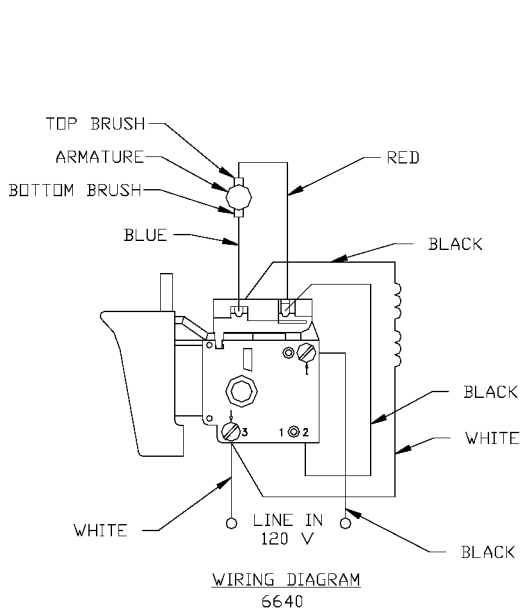

## Parts List for 6642 Type 2

Item Number	Part Number	Description	Qty Required
1	886948	ARMATURE 230V FLEX	1
1	876480	ARMATURE	1
1	811350	BAFFLE	1
1	811531	FAN	1
2	886949	FIELD 230V	1
2	876479	FIELD	1
3	N119739	BRUSH & SPRING	2
3	694301	BRUSH HOLDER	2
3	694298	BRUSH INSULATOR	2
4	885315	SWITCH 230V	1
4	888146	SWITCH VSR	1
4	875868	BUTTON-FWD/REV	1
5	891461	CORD & PLUG	1
5	695854	CORDSET	1
11	330003-85	BEARING	3
15	330004-00	BEARING,NEEDLE	3
19	000000-00	No Longer Available	1
19	330003-17	BEARING,BALL	3
35	697674-SV	IDLER ASSY	1
38	000000-00	No Longer Available	1
38	878632	SPINDLE ASSY	1
52	876677	MOTOR HSG PKG	1
53	000000-00	No Longer Available	1
53	697684SV	INTERMEDIATE PLATE	1
57	876612	HANDLE SET	1
100	810716	RELIEVER	1
102	861434	CORD CLAMP	1

## Parts List for 6642 Type 2

Item Number	Part Number	Description	Qty Required
103	882703	SCREW	10
104	900826	SCREW	10
105	866340	SCREW	10
106	864137	SCREW	10
107	000000-00	No Longer Available	1
108	864136	SCREW	10
109	694432	BEARING MOUNT	3
110	847564	SNAP RING	10
111	802214	WASHER-LCK INT	10
112	876651	SCREW	10
114	852714	SLINGER	1
115	848741	WASHER	10
116	698609	GASKET	1
117	802648	WASHER	10
118	694015	SCREW	10
122	875861	BELT CLIP	1
123	800740	SCREW	10
124	875862	NUT	10
144	000000-00	No Longer Available	1
145	000000-00	No Longer Available	1
146	853644	RING	10
147	853731	SPRING	10
149	878495	WORK SPINDLE	1
150	844318	BALL	1
151	854346	RETAINER	1
160	878486	O RING	10
162	878964	CLUTCH HOUSING ASSY	1