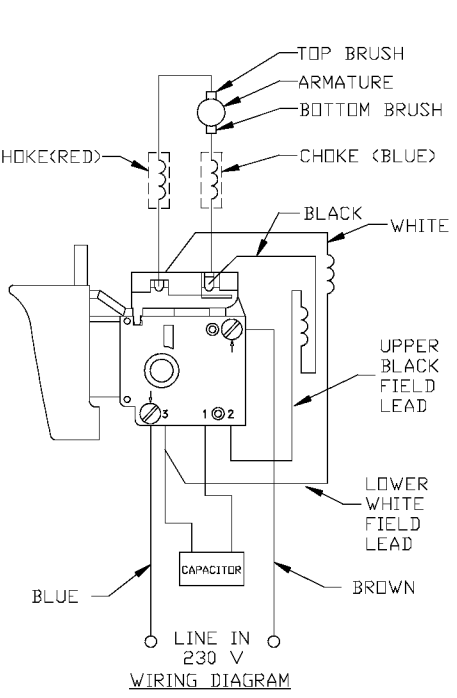

## Parts List for 6642 Type 2

Item Number	Part Number	Description	Qty Required
1	886948	ARMATURE 230V FLEX	1
1	876480	ARMATURE	1
1	811350	BAFFLE	1
1	811531	FAN	1
2	886949	FIELD 230V	1
2	876479	FIELD	1
3	N119739	BRUSH & SPRING	2
3	694301	BRUSH HOLDER	2
3	694298	BRUSH INSULATOR	2
4	885315	SWITCH 230V	1
4	888146	SWITCH VSR	1
4	875868	BUTTON-FWD/REV	1
5	891461	CORD & PLUG	1
5	695854	CORDSET	1
11	330003-85	BEARING	3
15	330004-00	BEARING,NEEDLE	3
19	000000-00	No Longer Available	1
19	330003-17	BEARING,BALL	3
35	697674-SV	IDLER ASSY	1
38	000000-00	No Longer Available	1
38	878632	SPINDLE ASSY	1
52	876677	MOTOR HSG PKG	1
53	000000-00	No Longer Available	1
53	697684SV	INTERMEDIATE PLATE	1
57	876612	HANDLE SET	1
100	810716	RELIEVER	1
102	861434	CORD CLAMP	1

## Parts List for 6642 Type 2

Item Number	Part Number	Description	Qty Required
103	882703	SCREW	10
104	900826	SCREW	10
105	866340	SCREW	10
106	864137	SCREW	10
107	000000-00	No Longer Available	1
108	864136	SCREW	10
109	694432	BEARING MOUNT	3
110	847564	SNAP RING	10
111	802214	WASHER-LCK INT	10
112	876651	SCREW	10
114	852714	SLINGER	1
115	848741	WASHER	10
116	698609	GASKET	1
117	802648	WASHER	10
118	694015	SCREW	10
122	875861	BELT CLIP	1
123	800740	SCREW	10
124	875862	NUT	10
144	000000-00	No Longer Available	1
145	000000-00	No Longer Available	1
146	853644	RING	10
147	853731	SPRING	10
149	878495	WORK SPINDLE	1
150	844318	BALL	1
151	854346	RETAINER	1
160	878486	O RING	10
162	878964	CLUTCH HOUSING ASSY	1

## Parts List for 6642 Type 2

Item Number	Part Number	Description	Qty Required
163	000000-00	No Longer Available	1
165	802552	RING	10
168	000000-00	No Longer Available	1
169	886582	WASHER-INSULATOR 230	10
170	886620	INSULATOR 230V	1
171	886627	RING-RTNG 230V	10
172	849328	SPACER	10
173	000000-00	No Longer Available	1
174	000000-00	No Longer Available	1
175	878499	TUBE GREASE	1
176	879751	LUBRICANT 4 LBS	1
861	000000-00	No Longer Available	1
861	000000-00	No Longer Available	1