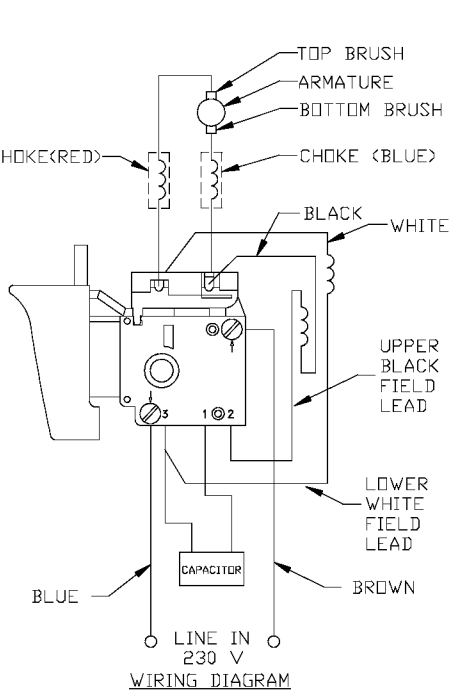

## Parts List for 6642 Type 1

Item Number	Part Number	Description	Qty Required
1	886948	ARMATURE 230V FLEX	1
1	876480	ARMATURE	1
1	811350	BAFFLE	1
1	811531	FAN	1
2	886949	FIELD 230V	1
2	876479	FIELD	1
3	N119739	BRUSH & SPRING	2
3	694301	BRUSH HOLDER	2
3	694298	BRUSH INSULATOR	2
4	885315	SWITCH 230V	1
4	888146	SWITCH VSR	1
4	875868	BUTTON-FWD/REV	1
5	891461	CORD & PLUG	1
5	695854	CORDSET	1
11	330003-85	BEARING	3
15	330004-00	BEARING,NEEDLE	3
19	000000-00	No Longer Available	1
19	330003-17	BEARING,BALL	3
35	697674-SV	IDLER ASSY	1
38	697664	SPINDLE ASSY	1
52	876677	MOTOR HSG PKG	1
53	000000-00	No Longer Available	1
53	697684SV	INTERMEDIATE PLATE	1
57	876612	HANDLE SET	1
100	810716	RELIEVER	1
102	861434	CORD CLAMP	1
103	882703	SCREW	10

## Parts List for 6642 Type 1

Item Number	Part Number	Description	Qty Required
104	900826	SCREW	10
105	866340	SCREW	10
106	864137	SCREW	10
107	000000-00	No Longer Available	1
108	864136	SCREW	10
109	694432	BEARING MOUNT	3
110	847564	SNAP RING	10
111	802214	WASHER-LCK INT	10
112	876651	SCREW	10
114	852714	SLINGER	1
115	848741	WASHER	10
116	698609	GASKET	1
117	802648	WASHER	10
118	694015	SCREW	10
122	875861	BELT CLIP	1
123	800740	SCREW	10
124	875862	NUT	10
145	000000-00	No Longer Available	1
146	853644	RING	10
147	853731	SPRING	10
149	853446	SPINDLE	1
150	844318	BALL	1
151	854346	RETAINER	1
152	853705	HSGN	1
153	854080	RING	10
154	853730	SPRING	10
155	853481	ADJ COLLAR	1

## Parts List for 6642 Type 1

Item Number	Part Number	Description	Qty Required
155	853688	PIN	10
159	853516	COLLAR	1
160	853643	RING	10
161	000000-00	No Longer Available	1
165	802552	RING	10
168	000000-00	No Longer Available	1
169	886582	WASHER-INSULATOR 230	10
170	886620	INSULATOR 230V	1
171	886627	RING-RTNG 230V	10
172	849328	SPACER	10
173	000000-00	No Longer Available	1
174	000000-00	No Longer Available	1
175	801945	TUBE GREASE	1
176	801946	LUBE	1
861	000000-00	No Longer Available	1
861	000000-00	No Longer Available	1