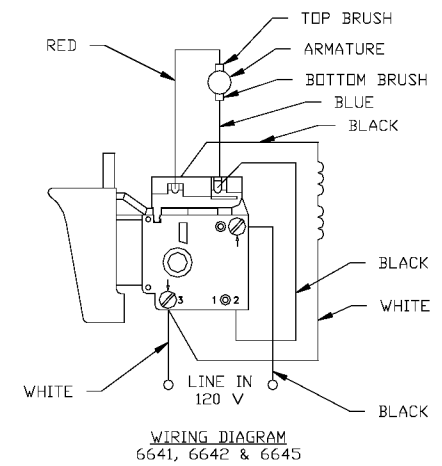

## Parts List for 6642 Type 1

Item Number	Part Number	Description	Qty Required
1	886948	ARMATURE 230V FLEX	1
1	876480	ARMATURE	1
1	811350	BAFFLE	1
1	811531	FAN	1
2	886949	FIELD 230V	1
2	876479	FIELD	1
3	N119739	BRUSH & SPRING	2
3	694301	BRUSH HOLDER	2
3	694298	BRUSH INSULATOR	2
4	885315	SWITCH 230V	1
4	888146	SWITCH VSR	1
4	875868	BUTTON-FWD/REV	1
5	891461	CORD & PLUG	1
5	695854	CORDSET	1
11	330003-85	BEARING	3
15	330004-00	BEARING,NEEDLE	3
19	000000-00	No Longer Available	1
19	330003-17	BEARING,BALL	3
35	697674-SV	IDLER ASSY	1
38	697664	SPINDLE ASSY	1
52	876677	MOTOR HSG PKG	1
53	000000-00	No Longer Available	1
53	697684SV	INTERMEDIATE PLATE	1
57	876612	HANDLE SET	1
100	810716	RELIEVER	1
102	861434	CORD CLAMP	1
103	882703	SCREW	10

## Parts List for 6642 Type 1

Item Number	Part Number	Description	Qty Required
104	900826	SCREW	10
105	866340	SCREW	10
106	864137	SCREW	10
107	000000-00	No Longer Available	1
108	864136	SCREW	10
109	694432	BEARING MOUNT	3
110	847564	SNAP RING	10
111	802214	WASHER-LCK INT	10
112	876651	SCREW	10
114	852714	SLINGER	1
115	848741	WASHER	10
116	698609	GASKET	1
117	802648	WASHER	10
118	694015	SCREW	10
122	875861	BELT CLIP	1
123	800740	SCREW	10
124	875862	NUT	10
145	000000-00	No Longer Available	1
146	853644	RING	10
147	853731	SPRING	10
149	853446	SPINDLE	1
150	844318	BALL	1
151	854346	RETAINER	1
152	853705	HSGN	1
153	854080	RING	10
154	853730	SPRING	10
155	853481	ADJ COLLAR	1