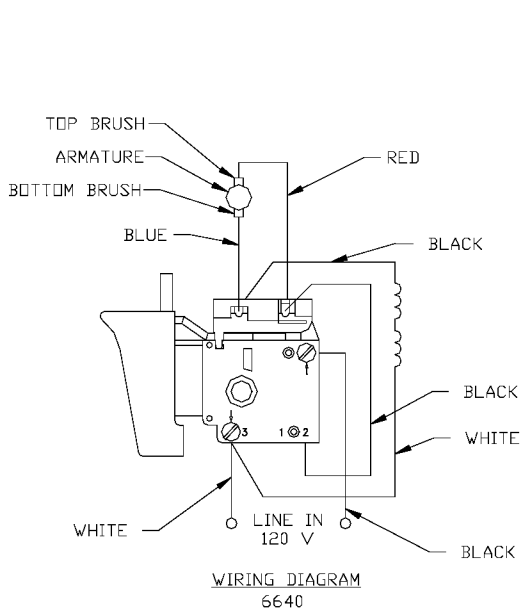

## Parts List for 6642 Type 1

Item Number	Part Number	Description	Qty Required
1	886948	ARMATURE 230V FLEX	1
1	876480	ARMATURE	1
1	811350	BAFFLE	1
1	811531	FAN	1
2	886949	FIELD 230V	1
2	876479	FIELD	1
3	N119739	BRUSH & SPRING	2
3	694301	BRUSH HOLDER	2
3	694298	BRUSH INSULATOR	2
4	885315	SWITCH 230V	1
4	888146	SWITCH VSR	1
4	875868	BUTTON-FWD/REV	1
5	891461	CORD & PLUG	1
5	695854	CORDSET	1
11	330003-85	BEARING	3
15	330004-00	BEARING,NEEDLE	3
19	000000-00	No Longer Available	1
19	330003-17	BEARING,BALL	3
35	697674-SV	IDLER ASSY	1
38	697664	SPINDLE ASSY	1
52	876677	MOTOR HSG PKG	1
53	000000-00	No Longer Available	1
53	697684SV	INTERMEDIATE PLATE	1
57	876612	HANDLE SET	1
100	810716	RELIEVER	1
102	861434	CORD CLAMP	1
103	882703	SCREW	10

## Parts List for 6642 Type 1

Item Number	Part Number	Description	Qty Required
104	900826	SCREW	10
105	866340	SCREW	10
106	864137	SCREW	10
107	000000-00	No Longer Available	1
108	864136	SCREW	10
109	694432	BEARING MOUNT	3
110	847564	SNAP RING	10
111	802214	WASHER-LCK INT	10
112	876651	SCREW	10
114	852714	SLINGER	1
115	848741	WASHER	10
116	698609	GASKET	1
117	802648	WASHER	10
118	694015	SCREW	10
122	875861	BELT CLIP	1
123	800740	SCREW	10
124	875862	NUT	10
145	000000-00	No Longer Available	1
146	853644	RING	10
147	853731	SPRING	10
149	853446	SPINDLE	1
150	844318	BALL	1
151	854346	RETAINER	1
152	853705	HSGN	1
153	854080	RING	10
154	853730	SPRING	10
155	853481	ADJ COLLAR	1