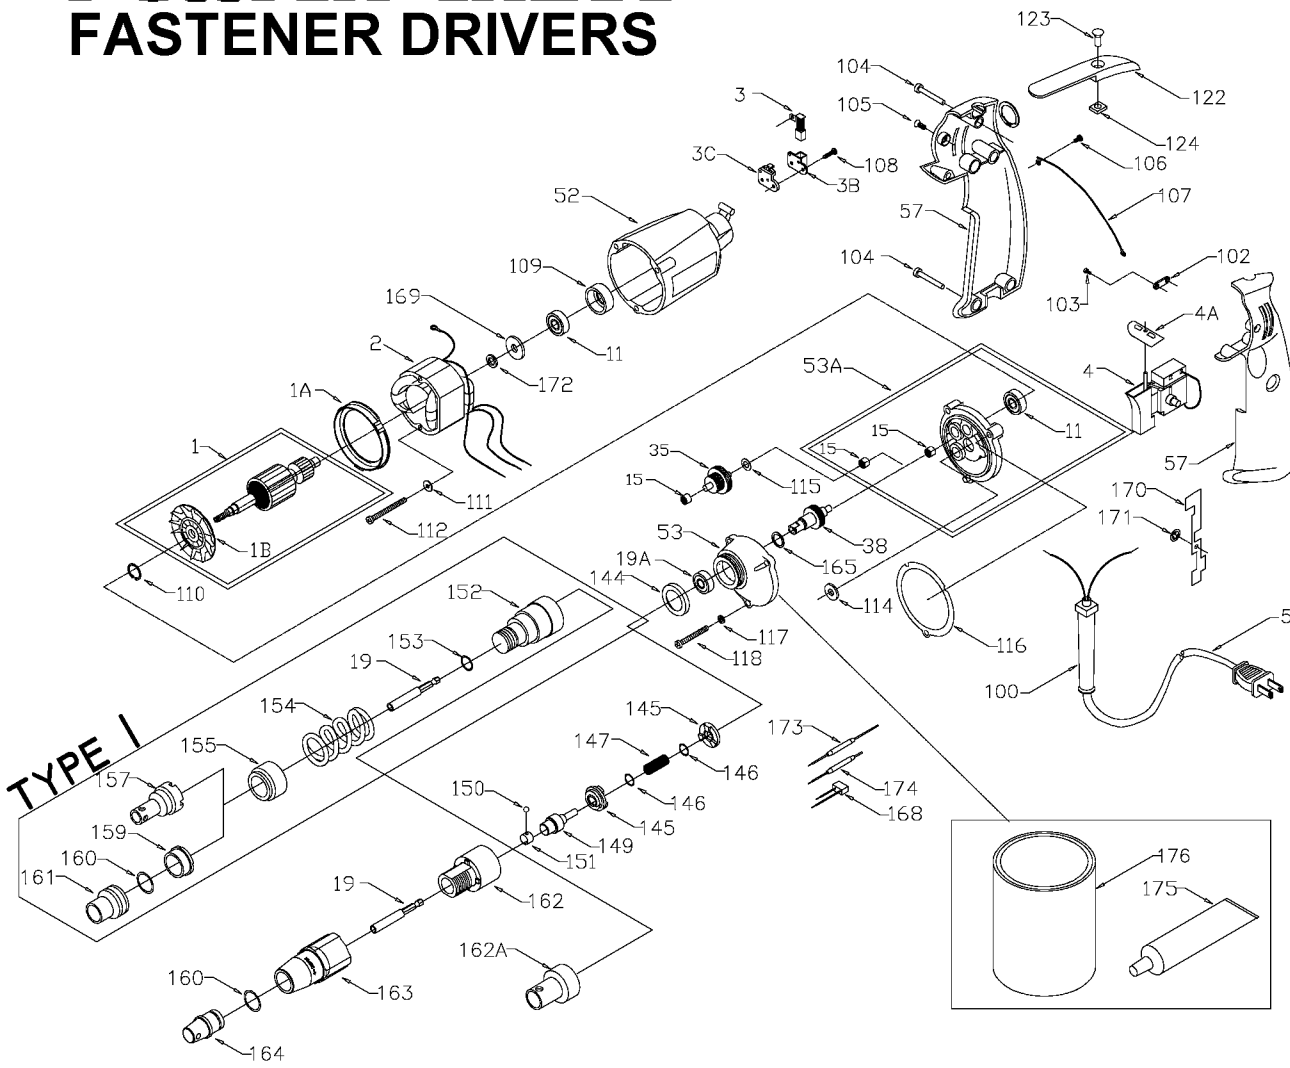

# PORTER-CABLE FASTENER DRIVERS

Cable Service Center or other competent repair center

6640  
6642  
6645

## Parts List for 6642 Type 1

Item Number	Part Number	Description	Qty Required
1	886948	ARMATURE 230V FLEX	1
1	876480	ARMATURE	1
1	811350	BAFFLE	1
1	811531	FAN	1
2	886949	FIELD 230V	1
2	876479	FIELD	1
3	N119739	BRUSH & SPRING	2
3	694301	BRUSH HOLDER	2
3	694298	BRUSH INSULATOR	2
4	885315	SWITCH 230V	1
4	888146	SWITCH VSR	1
4	875868	BUTTON-FWD/REV	1
5	891461	CORD & PLUG	1
5	695854	CORDSET	1
11	330003-85	BEARING	3
15	330004-00	BEARING,NEEDLE	3
19	000000-00	No Longer Available	1
19	330003-17	BEARING,BALL	3
35	697674-SV	IDLER ASSY	1
38	697664	SPINDLE ASSY	1
52	876677	MOTOR HSG PKG	1
53	000000-00	No Longer Available	1
53	697684SV	INTERMEDIATE PLATE	1
57	876612	HANDLE SET	1
100	810716	RELIEVER	1
102	861434	CORD CLAMP	1
103	882703	SCREW	10

## Parts List for 6642 Type 1

Item Number	Part Number	Description	Qty Required
104	900826	SCREW	10
105	866340	SCREW	10
106	864137	SCREW	10
107	000000-00	No Longer Available	1
108	864136	SCREW	10
109	694432	BEARING MOUNT	3
110	847564	SNAP RING	10
111	802214	WASHER-LCK INT	10
112	876651	SCREW	10
114	852714	SLINGER	1
115	848741	WASHER	10
116	698609	GASKET	1
117	802648	WASHER	10
118	694015	SCREW	10
122	875861	BELT CLIP	1
123	800740	SCREW	10
124	875862	NUT	10
145	000000-00	No Longer Available	1
146	853644	RING	10
147	853731	SPRING	10
149	853446	SPINDLE	1
150	844318	BALL	1
151	854346	RETAINER	1
152	853705	HSGN	1
153	854080	RING	10
154	853730	SPRING	10
155	853481	ADJ COLLAR	1