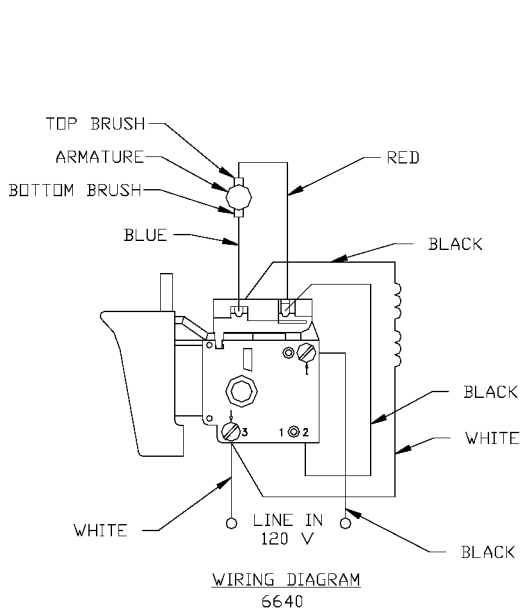

## Parts List for 6641 Type 2

Item Number	Part Number	Description	Qty Required
1	886948	ARMATURE 230V FLEX	1
1	876480	ARMATURE	1
1	811350	BAFFLE	1
1	811531	FAN	1
2	886949	FIELD 230V	1
2	876479	FIELD	1
3	N119739	BRUSH & SPRING	2
3	694301	BRUSH HOLDER	2
3	694298	BRUSH INSULATOR	2
4	885315	SWITCH 230V	1
4	888146	SWITCH VSR	1
4	875868	BUTTON-FWD/REV	1
5	891461	CORD & PLUG	1
5	695854	CORDSET	1
11	330003-85	BEARING	3
15	330004-00	BEARING,NEEDLE	3
19	000000-00	No Longer Available	1
19	330003-17	BEARING,BALL	3
35	697673	IDLER ASSY	1
38	000000-00	No Longer Available	1
52	876677	MOTOR HSG PKG	1
53	000000-00	No Longer Available	1
53	697684SV	INTERMEDIATE PLATE	1
57	876612	HANDLE SET	1
100	810716	RELIEVER	1
102	861434	CORD CLAMP	1
103	882703	SCREW	10

## Parts List for 6641 Type 2

Item Number	Part Number	Description	Qty Required
104	900826	SCREW	10
105	866340	SCREW	10
106	864137	SCREW	10
107	000000-00	No Longer Available	1
108	864136	SCREW	10
109	694432	BEARING MOUNT	3
110	847564	SNAP RING	10
111	802214	WASHER-LCK INT	10
112	876651	SCREW	10
114	852714	SLINGER	1
115	848741	WASHER	10
116	698609	GASKET	1
117	802648	WASHER	10
118	694015	SCREW	10
122	875861	BELT CLIP	1
123	800740	SCREW	10
124	875862	NUT	10
144	000000-00	No Longer Available	1
145	000000-00	No Longer Available	1
146	853644	RING	10
147	853731	SPRING	10
149	878495	WORK SPINDLE	1
150	844318	BALL	1
151	854346	RETAINER	1
160	878486	O RING	10
162	878964	CLUTCH HOUSING ASSY	1
163	000000-00	No Longer Available	1