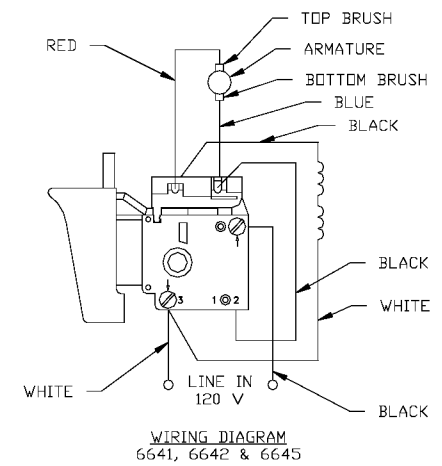

# PORTER-CABLE FASTENER DRIVERS

Cable Service Center or other competent repair center

6640  
6641  
6642  
6645

## Parts List for 6641 Type 2

Item Number	Part Number	Description	Qty Required
1	886948	ARMATURE 230V FLEX	1
1	876480	ARMATURE	1
1	811350	BAFFLE	1
1	811531	FAN	1
2	886949	FIELD 230V	1
2	876479	FIELD	1
3	N119739	BRUSH & SPRING	2
3	694301	BRUSH HOLDER	2
3	694298	BRUSH INSULATOR	2
4	885315	SWITCH 230V	1
4	888146	SWITCH VSR	1
4	875868	BUTTON-FWD/REV	1
5	891461	CORD & PLUG	1
5	695854	CORDSET	1
11	330003-85	BEARING	3
15	330004-00	BEARING,NEEDLE	3
19	000000-00	No Longer Available	1
19	330003-17	BEARING,BALL	3
35	697673	IDLER ASSY	1
38	000000-00	No Longer Available	1
52	876677	MOTOR HSG PKG	1
53	000000-00	No Longer Available	1
53	697684SV	INTERMEDIATE PLATE	1
57	876612	HANDLE SET	1
100	810716	RELIEVER	1
102	861434	CORD CLAMP	1
103	882703	SCREW	10

## Parts List for 6641 Type 2

Item Number	Part Number	Description	Qty Required
104	900826	SCREW	10
105	866340	SCREW	10
106	864137	SCREW	10
107	000000-00	No Longer Available	1
108	864136	SCREW	10
109	694432	BEARING MOUNT	3
110	847564	SNAP RING	10
111	802214	WASHER-LCK INT	10
112	876651	SCREW	10
114	852714	SLINGER	1
115	848741	WASHER	10
116	698609	GASKET	1
117	802648	WASHER	10
118	694015	SCREW	10
122	875861	BELT CLIP	1
123	800740	SCREW	10
124	875862	NUT	10
144	000000-00	No Longer Available	1
145	000000-00	No Longer Available	1
146	853644	RING	10
147	853731	SPRING	10
149	878495	WORK SPINDLE	1
150	844318	BALL	1
151	854346	RETAINER	1
160	878486	O RING	10
162	878964	CLUTCH HOUSING ASSY	1
163	000000-00	No Longer Available	1