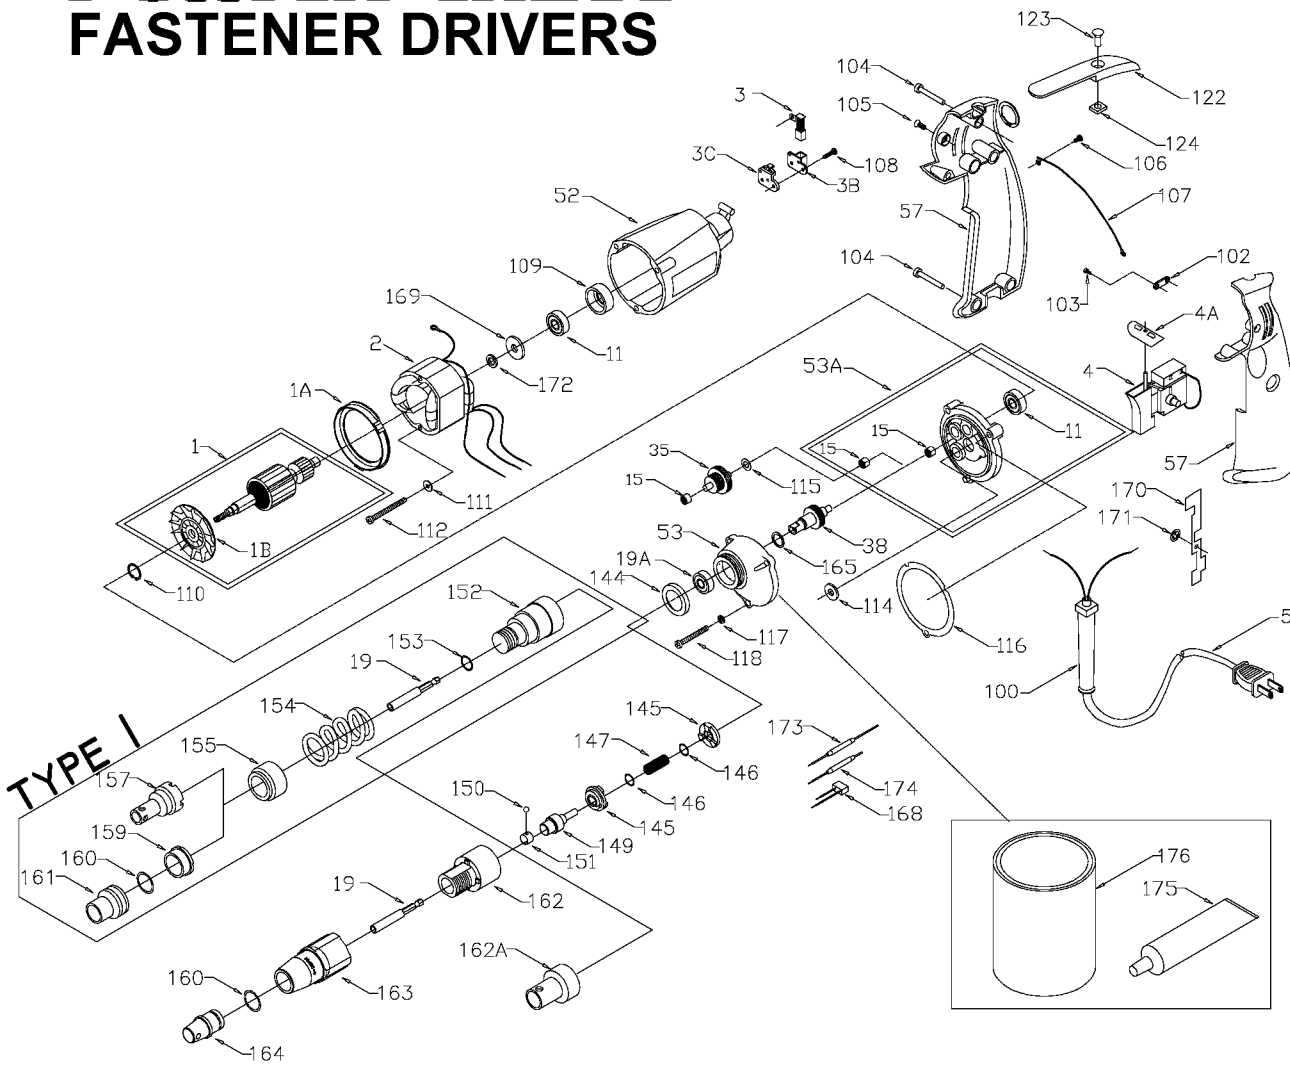

# PORTER-CABLE FASTENER DRIVERS

Cable Service Center or other competent repair center

6640  
6641  
6642  
6645

## Parts List for 6641 Type 2

Item Number	Part Number	Description	Qty Required
1	886948	ARMATURE 230V FLEX	1
1	876480	ARMATURE	1
1	811350	BAFFLE	1
1	811531	FAN	1
2	886949	FIELD 230V	1
2	876479	FIELD	1
3	N119739	BRUSH & SPRING	2
3	694301	BRUSH HOLDER	2
3	694298	BRUSH INSULATOR	2
4	885315	SWITCH 230V	1
4	888146	SWITCH VSR	1
4	875868	BUTTON-FWD/REV	1
5	891461	CORD & PLUG	1
5	695854	CORDSET	1
11	330003-85	BEARING	3
15	330004-00	BEARING,NEEDLE	3
19	000000-00	No Longer Available	1
19	330003-17	BEARING,BALL	3
35	697673	IDLER ASSY	1
38	000000-00	No Longer Available	1
52	876677	MOTOR HSG PKG	1
53	000000-00	No Longer Available	1
53	697684SV	INTERMEDIATE PLATE	1
57	876612	HANDLE SET	1
100	810716	RELIEVER	1
102	861434	CORD CLAMP	1
103	882703	SCREW	10

## Parts List for 6641 Type 2

Item Number	Part Number	Description	Qty Required
104	900826	SCREW	10
105	866340	SCREW	10
106	864137	SCREW	10
107	000000-00	No Longer Available	1
108	864136	SCREW	10
109	694432	BEARING MOUNT	3
110	847564	SNAP RING	10
111	802214	WASHER-LCK INT	10
112	876651	SCREW	10
114	852714	SLINGER	1
115	848741	WASHER	10
116	698609	GASKET	1
117	802648	WASHER	10
118	694015	SCREW	10
122	875861	BELT CLIP	1
123	800740	SCREW	10
124	875862	NUT	10
144	000000-00	No Longer Available	1
145	000000-00	No Longer Available	1
146	853644	RING	10
147	853731	SPRING	10
149	878495	WORK SPINDLE	1
150	844318	BALL	1
151	854346	RETAINER	1
160	878486	O RING	10
162	878964	CLUTCH HOUSING ASSY	1
163	000000-00	No Longer Available	1