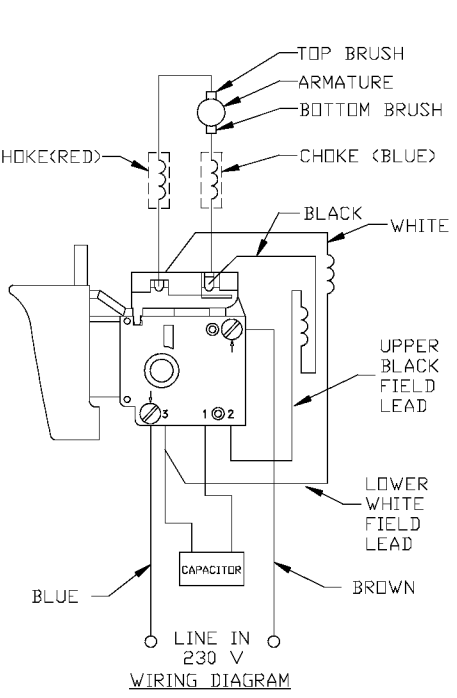

# PORTER-CABLE FASTENER DRIVERS

Cable Service Center or other competent repair center

6640  
6641  
6642  
6645

## Parts List for 6641 Type 2

Item Number	Part Number	Description	Qty Required
1	886948	ARMATURE 230V FLEX	1
1	876480	ARMATURE	1
1	811350	BAFFLE	1
1	811531	FAN	1
2	886949	FIELD 230V	1
2	876479	FIELD	1
3	N119739	BRUSH & SPRING	2
3	694301	BRUSH HOLDER	2
3	694298	BRUSH INSULATOR	2
4	885315	SWITCH 230V	1
4	888146	SWITCH VSR	1
4	875868	BUTTON-FWD/REV	1
5	891461	CORD & PLUG	1
5	695854	CORDSET	1
11	330003-85	BEARING	3
15	330004-00	BEARING,NEEDLE	3
19	000000-00	No Longer Available	1
19	330003-17	BEARING,BALL	3
35	697673	IDLER ASSY	1
38	000000-00	No Longer Available	1
52	876677	MOTOR HSG PKG	1
53	000000-00	No Longer Available	1
53	697684SV	INTERMEDIATE PLATE	1
57	876612	HANDLE SET	1
100	810716	RELIEVER	1
102	861434	CORD CLAMP	1
103	882703	SCREW	10

## Parts List for 6641 Type 2

Item Number	Part Number	Description	Qty Required
104	900826	SCREW	10
105	866340	SCREW	10
106	864137	SCREW	10
107	000000-00	No Longer Available	1
108	864136	SCREW	10
109	694432	BEARING MOUNT	3
110	847564	SNAP RING	10
111	802214	WASHER-LCK INT	10
112	876651	SCREW	10
114	852714	SLINGER	1
115	848741	WASHER	10
116	698609	GASKET	1
117	802648	WASHER	10
118	694015	SCREW	10
122	875861	BELT CLIP	1
123	800740	SCREW	10
124	875862	NUT	10
144	000000-00	No Longer Available	1
145	000000-00	No Longer Available	1
146	853644	RING	10
147	853731	SPRING	10
149	878495	WORK SPINDLE	1
150	844318	BALL	1
151	854346	RETAINER	1
160	878486	O RING	10
162	878964	CLUTCH HOUSING ASSY	1
163	000000-00	No Longer Available	1