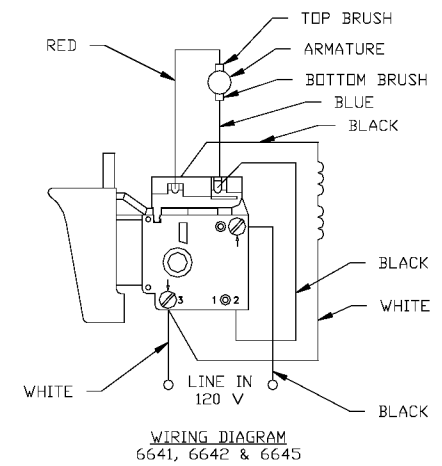

## Parts List for 6641 Type 1

| Item Number | Part Number | Description         | Qty Required |
|-------------|-------------|---------------------|--------------|
| 1           | 886948      | ARMATURE 230V FLEX  | 1            |
| 1           | 876480      | ARMATURE            | 1            |
| 1           | 811350      | BAFFLE              | 1            |
| 1           | 811531      | FAN                 | 1            |
| 2           | 886949      | FIELD 230V          | 1            |
| 2           | 876479      | FIELD               | 1            |
| 3           | N119739     | BRUSH & SPRING      | 2            |
| 3           | 694301      | BRUSH HOLDER        | 2            |
| 3           | 694298      | BRUSH INSULATOR     | 2            |
| 4           | 885315      | SWITCH 230V         | 1            |
| 4           | 888146      | SWITCH VSR          | 1            |
| 4           | 875868      | BUTTON-FWD/REV      | 1            |
| 5           | 891461      | CORD & PLUG         | 1            |
| 5           | 695854      | CORDSET             | 1            |
| 11          | 330003-85   | BEARING             | 3            |
| 15          | 330004-00   | BEARING,NEEDLE      | 3            |
| 19          | 000000-00   | No Longer Available | 1            |
| 19          | 330003-17   | BEARING,BALL        | 3            |
| 35          | 697673      | IDLER ASSY          | 1            |
| 38          | D876478     | SPINDLE ASSY        | 1            |
| 52          | 876677      | MOTOR HSG PKG       | 1            |
| 53          | 000000-00   | No Longer Available | 1            |
| 53          | 697684SV    | INTERMEDIATE PLATE  | 1            |
| 57          | 876612      | HANDLE SET          | 1            |
| 100         | 810716      | RELIEVER            | 1            |
| 102         | 861434      | CORD CLAMP          | 1            |
| 103         | 882703      | SCREW               | 10           |