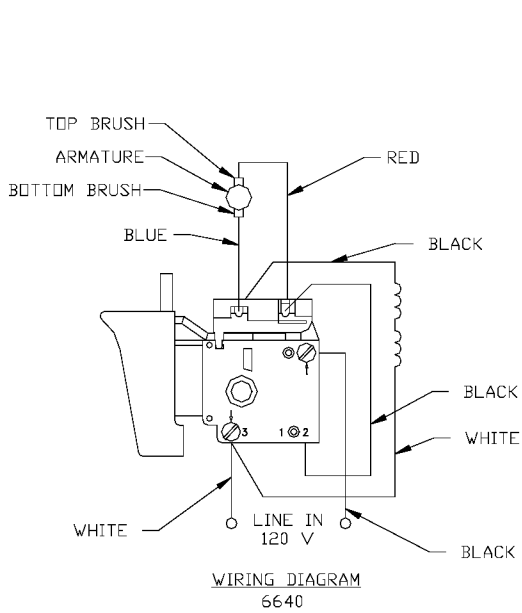

## Parts List for 6641 Type 1

| Item Number | Part Number | Description         | Qty Required |
|-------------|-------------|---------------------|--------------|
| 1           | 886948      | ARMATURE 230V FLEX  | 1            |
| 1           | 876480      | ARMATURE            | 1            |
| 1           | 811350      | BAFFLE              | 1            |
| 1           | 811531      | FAN                 | 1            |
| 2           | 886949      | FIELD 230V          | 1            |
| 2           | 876479      | FIELD               | 1            |
| 3           | N119739     | BRUSH & SPRING      | 2            |
| 3           | 694301      | BRUSH HOLDER        | 2            |
| 3           | 694298      | BRUSH INSULATOR     | 2            |
| 4           | 885315      | SWITCH 230V         | 1            |
| 4           | 888146      | SWITCH VSR          | 1            |
| 4           | 875868      | BUTTON-FWD/REV      | 1            |
| 5           | 891461      | CORD & PLUG         | 1            |
| 5           | 695854      | CORDSET             | 1            |
| 11          | 330003-85   | BEARING             | 3            |
| 15          | 330004-00   | BEARING,NEEDLE      | 3            |
| 19          | 000000-00   | No Longer Available | 1            |
| 19          | 330003-17   | BEARING,BALL        | 3            |
| 35          | 697673      | IDLER ASSY          | 1            |
| 38          | D876478     | SPINDLE ASSY        | 1            |
| 52          | 876677      | MOTOR HSG PKG       | 1            |
| 53          | 000000-00   | No Longer Available | 1            |
| 53          | 697684SV    | INTERMEDIATE PLATE  | 1            |
| 57          | 876612      | HANDLE SET          | 1            |
| 100         | 810716      | RELIEVER            | 1            |
| 102         | 861434      | CORD CLAMP          | 1            |
| 103         | 882703      | SCREW               | 10           |