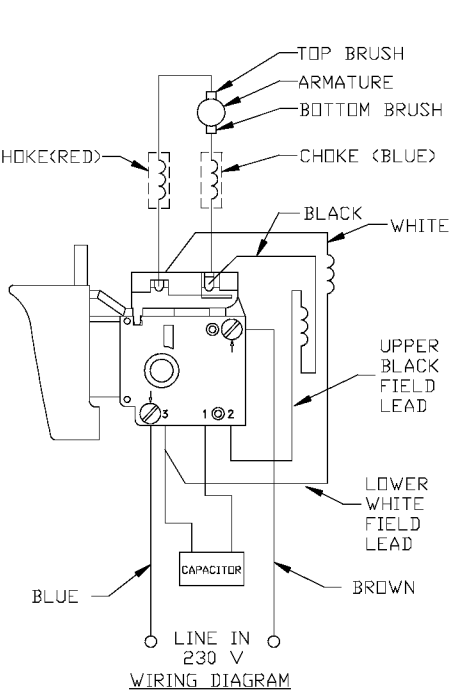

## Parts List for 6641 Type 1

| Item Number | Part Number | Description         | Qty Required |
|-------------|-------------|---------------------|--------------|
| 1           | 886948      | ARMATURE 230V FLEX  | 1            |
| 1           | 876480      | ARMATURE            | 1            |
| 1           | 811350      | BAFFLE              | 1            |
| 1           | 811531      | FAN                 | 1            |
| 2           | 886949      | FIELD 230V          | 1            |
| 2           | 876479      | FIELD               | 1            |
| 3           | N119739     | BRUSH & SPRING      | 2            |
| 3           | 694301      | BRUSH HOLDER        | 2            |
| 3           | 694298      | BRUSH INSULATOR     | 2            |
| 4           | 885315      | SWITCH 230V         | 1            |
| 4           | 888146      | SWITCH VSR          | 1            |
| 4           | 875868      | BUTTON-FWD/REV      | 1            |
| 5           | 891461      | CORD & PLUG         | 1            |
| 5           | 695854      | CORDSET             | 1            |
| 11          | 330003-85   | BEARING             | 3            |
| 15          | 330004-00   | BEARING,NEEDLE      | 3            |
| 19          | 000000-00   | No Longer Available | 1            |
| 19          | 330003-17   | BEARING,BALL        | 3            |
| 35          | 697673      | IDLER ASSY          | 1            |
| 38          | D876478     | SPINDLE ASSY        | 1            |
| 52          | 876677      | MOTOR HSG PKG       | 1            |
| 53          | 000000-00   | No Longer Available | 1            |
| 53          | 697684SV    | INTERMEDIATE PLATE  | 1            |
| 57          | 876612      | HANDLE SET          | 1            |
| 100         | 810716      | RELIEVER            | 1            |
| 102         | 861434      | CORD CLAMP          | 1            |
| 103         | 882703      | SCREW               | 10           |