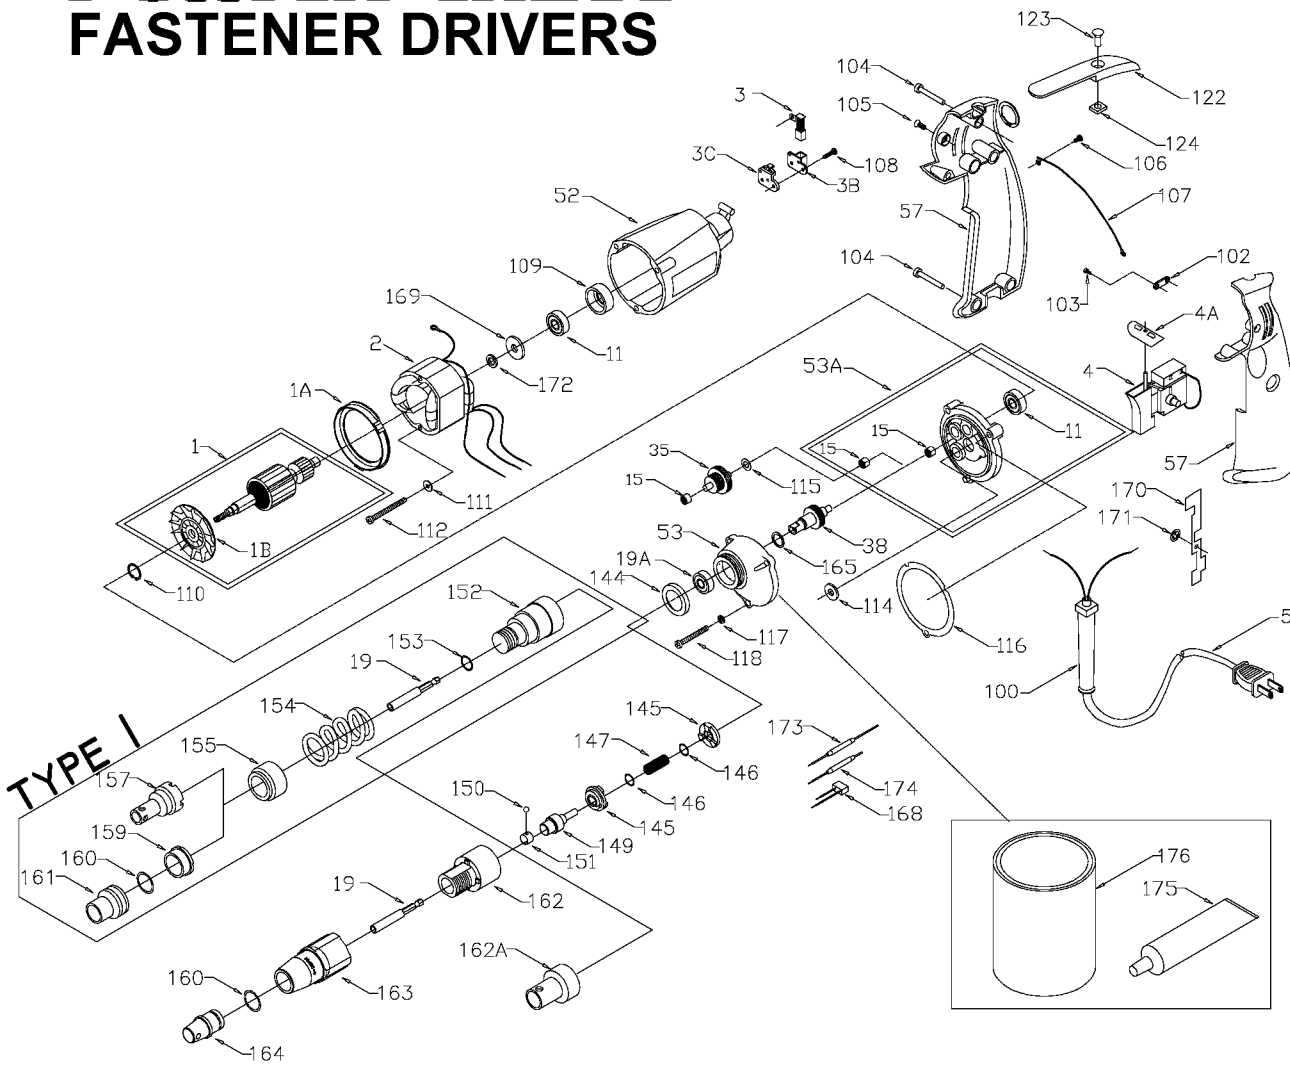

PORTER-CABLE FASTENER DRIVERS

Cable Service Center or other competent repair center

6640
6642
6645

TYPE I