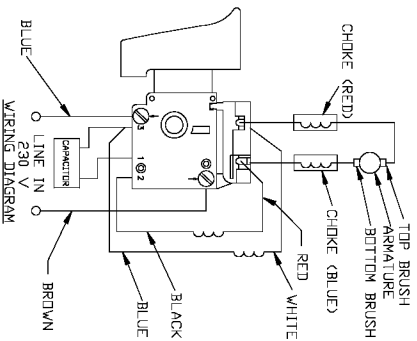

# PORTER-CABLE POWER SHEARS

WARNING: Electrical repairs should only be attempted by trained repairmen. Contact the nearest Porter-Cable Service Center or other competent

## Parts List for 6602 Type 1

Item Number	Part Number	Description	Qty Required
1	886948	ARMATURE 230V FLEX	1
1	876480	ARMATURE	1
1	811350	BAFFLE	1
1	811531	FAN	1
2	886949	FIELD 230V	1
2	877653	FIELD	1
3	N119739	BRUSH & SPRING	2
3	694301	BRUSH HOLDER	2
3	694298	BRUSH INSULATOR	2
4	886281	SWITCH 230V	1
4	876469	SWITCH	1
4	000000-00	No Longer Available	1
5	891461	CORD & PLUG	1
5	695854	CORDSET	1
11	855284	BEARING	1
15	330004-00	BEARING,NEEDLE	1
19	330003-17	BEARING,BALL	1
35	697673	IDLER ASSY	1
38	000000-00	No Longer Available	1
52	876677	MOTOR HSG PKG	1
53	697884	GEAR HOUSING	1
53	697684SV	INTERMEDIATE PLATE	1
57	000000-00	No Longer Available	1
57	876612	HANDLE SET	1
60	696051	ADAPTOR	1
61	696052	SPACER	1
62	696286	BEARING AND ECC NUT	1

## Parts List for 6602 Type 1

Item Number	Part Number	Description	Qty Required
63	91971-00	HOUSING	1
64	679889-00	SCREW,SPECIAL	10
65	91966-00	INSERT	1
67	91967-00	RIGHT KNIFE	1
68	91970-00	BLADE	1
69	91969-00	LEFT KNIFE	1
70	696038	SPACER	1
99	91968-00	SPACER	1
100	810716	RELIEVER	1
101	859769	RET RING	1
102	861434	CORD CLAMP	1
103	882703	SCREW	10
104	900826	SCREW	10
105	866340	SCREW	10
106	864137	SCREW	10
108	864136	SCREW	10
109	694432	BEARING MOUNT	1
110	847564	SNAP RING	1
111	802214	WASHER-LCK INT	1
112	876651	SCREW	10
114	852714	SLINGER	1
115	848741	WASHER	10
116	698609	GASKET	1
117	802648	WASHER	10
118	694015	SCREW	10
122	875861	BELT CLIP	1
123	800740	SCREW	10