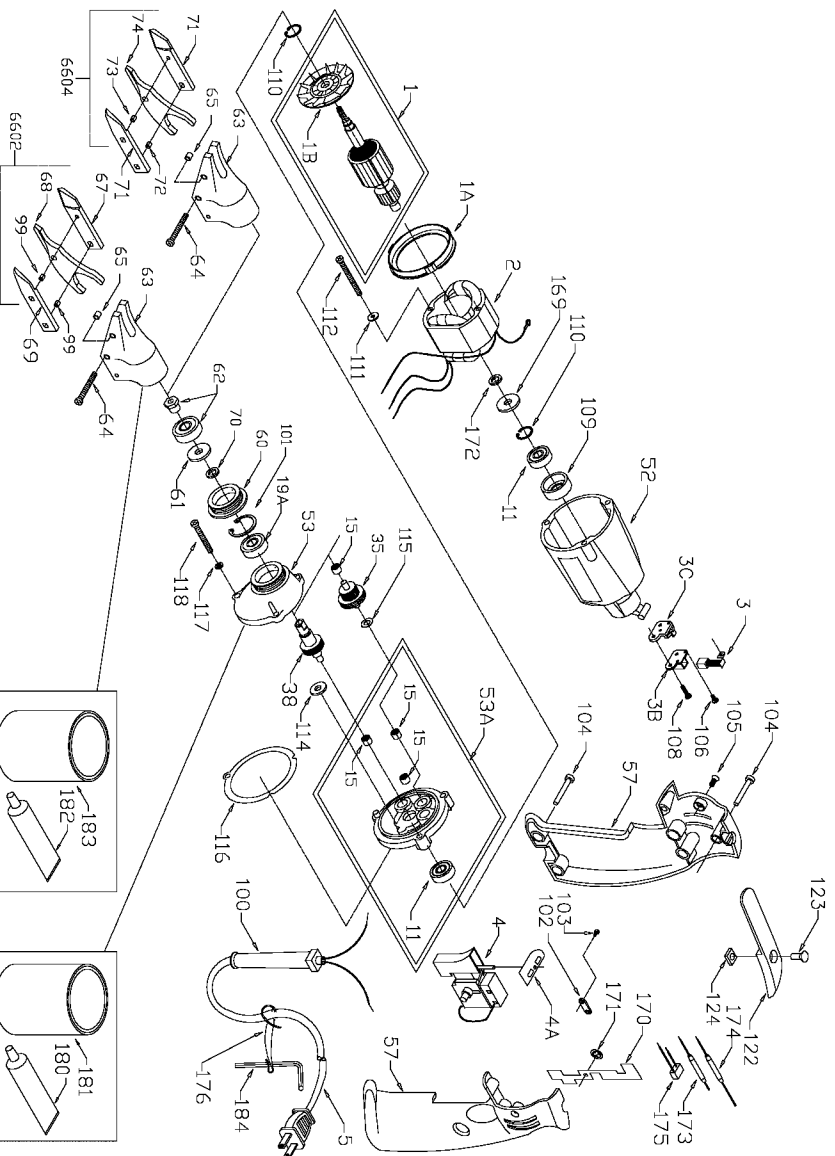

# PORTER-CABLE POWER SHEARS

WARNING: Electrical repairs should only be attempted by trained repairmen. Contact the nearest Porter-Cable Service Center or other competent

## Parts List for 6602 Type 1

Item Number	Part Number	Description	Qty Required
1	886948	ARMATURE 230V FLEX	1
1	876480	ARMATURE	1
1	811350	BAFFLE	1
1	811531	FAN	1
2	886949	FIELD 230V	1
2	877653	FIELD	1
3	N119739	BRUSH & SPRING	2
3	694301	BRUSH HOLDER	2
3	694298	BRUSH INSULATOR	2
4	886281	SWITCH 230V	1
4	876469	SWITCH	1
4	000000-00	No Longer Available	1
5	891461	CORD & PLUG	1
5	695854	CORDSET	1
11	855284	BEARING	1
15	330004-00	BEARING,NEEDLE	1
19	330003-17	BEARING,BALL	1
35	697673	IDLER ASSY	1
38	000000-00	No Longer Available	1
52	876677	MOTOR HSG PKG	1
53	697884	GEAR HOUSING	1
53	697684SV	INTERMEDIATE PLATE	1
57	000000-00	No Longer Available	1
57	876612	HANDLE SET	1
60	696051	ADAPTOR	1
61	696052	SPACER	1
62	696286	BEARING AND ECC NUT	1

## Parts List for 6602 Type 1

Item Number	Part Number	Description	Qty Required
63	91971-00	HOUSING	1
64	679889-00	SCREW,SPECIAL	10
65	91966-00	INSERT	1
67	91967-00	RIGHT KNIFE	1
68	91970-00	BLADE	1
69	91969-00	LEFT KNIFE	1
70	696038	SPACER	1
99	91968-00	SPACER	1
100	810716	RELIEVER	1
101	859769	RET RING	1
102	861434	CORD CLAMP	1
103	882703	SCREW	10
104	900826	SCREW	10
105	866340	SCREW	10
106	864137	SCREW	10
108	864136	SCREW	10
109	694432	BEARING MOUNT	1
110	847564	SNAP RING	1
111	802214	WASHER-LCK INT	1
112	876651	SCREW	10
114	852714	SLINGER	1
115	848741	WASHER	10
116	698609	GASKET	1
117	802648	WASHER	10
118	694015	SCREW	10
122	875861	BELT CLIP	1
123	800740	SCREW	10