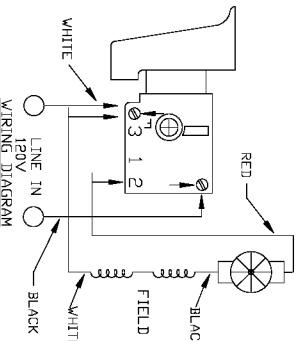

# PORTER-CABLE POWER SHEARS

WARNING: Electrical repairs should only be attempted by trained repairmen. Contact the nearest Porter-Cable Service Center or other competent

## Parts List for 6602 Type 1

Item Number	Part Number	Description	Qty Required
1	886948	ARMATURE 230V FLEX	1
1	876480	ARMATURE	1
1	811350	BAFFLE	1
1	811531	FAN	1
2	886949	FIELD 230V	1
2	877653	FIELD	1
3	N119739	BRUSH & SPRING	2
3	694301	BRUSH HOLDER	2
3	694298	BRUSH INSULATOR	2
4	886281	SWITCH 230V	1
4	876469	SWITCH	1
4	000000-00	No Longer Available	1
5	891461	CORD & PLUG	1
5	695854	CORDSET	1
11	855284	BEARING	1
15	330004-00	BEARING,NEEDLE	1
19	330003-17	BEARING,BALL	1
35	697673	IDLER ASSY	1
38	000000-00	No Longer Available	1
52	876677	MOTOR HSG PKG	1
53	697884	GEAR HOUSING	1
53	697684SV	INTERMEDIATE PLATE	1
57	000000-00	No Longer Available	1
57	876612	HANDLE SET	1
60	696051	ADAPTOR	1
61	696052	SPACER	1
62	696286	BEARING AND ECC NUT	1

## Parts List for 6602 Type 1

Item Number	Part Number	Description	Qty Required
63	91971-00	HOUSING	1
64	679889-00	SCREW,SPECIAL	10
65	91966-00	INSERT	1
67	91967-00	RIGHT KNIFE	1
68	91970-00	BLADE	1
69	91969-00	LEFT KNIFE	1
70	696038	SPACER	1
99	91968-00	SPACER	1
100	810716	RELIEVER	1
101	859769	RET RING	1
102	861434	CORD CLAMP	1
103	882703	SCREW	10
104	900826	SCREW	10
105	866340	SCREW	10
106	864137	SCREW	10
108	864136	SCREW	10
109	694432	BEARING MOUNT	1
110	847564	SNAP RING	1
111	802214	WASHER-LCK INT	1
112	876651	SCREW	10
114	852714	SLINGER	1
115	848741	WASHER	10
116	698609	GASKET	1
117	802648	WASHER	10
118	694015	SCREW	10
122	875861	BELT CLIP	1
123	800740	SCREW	10