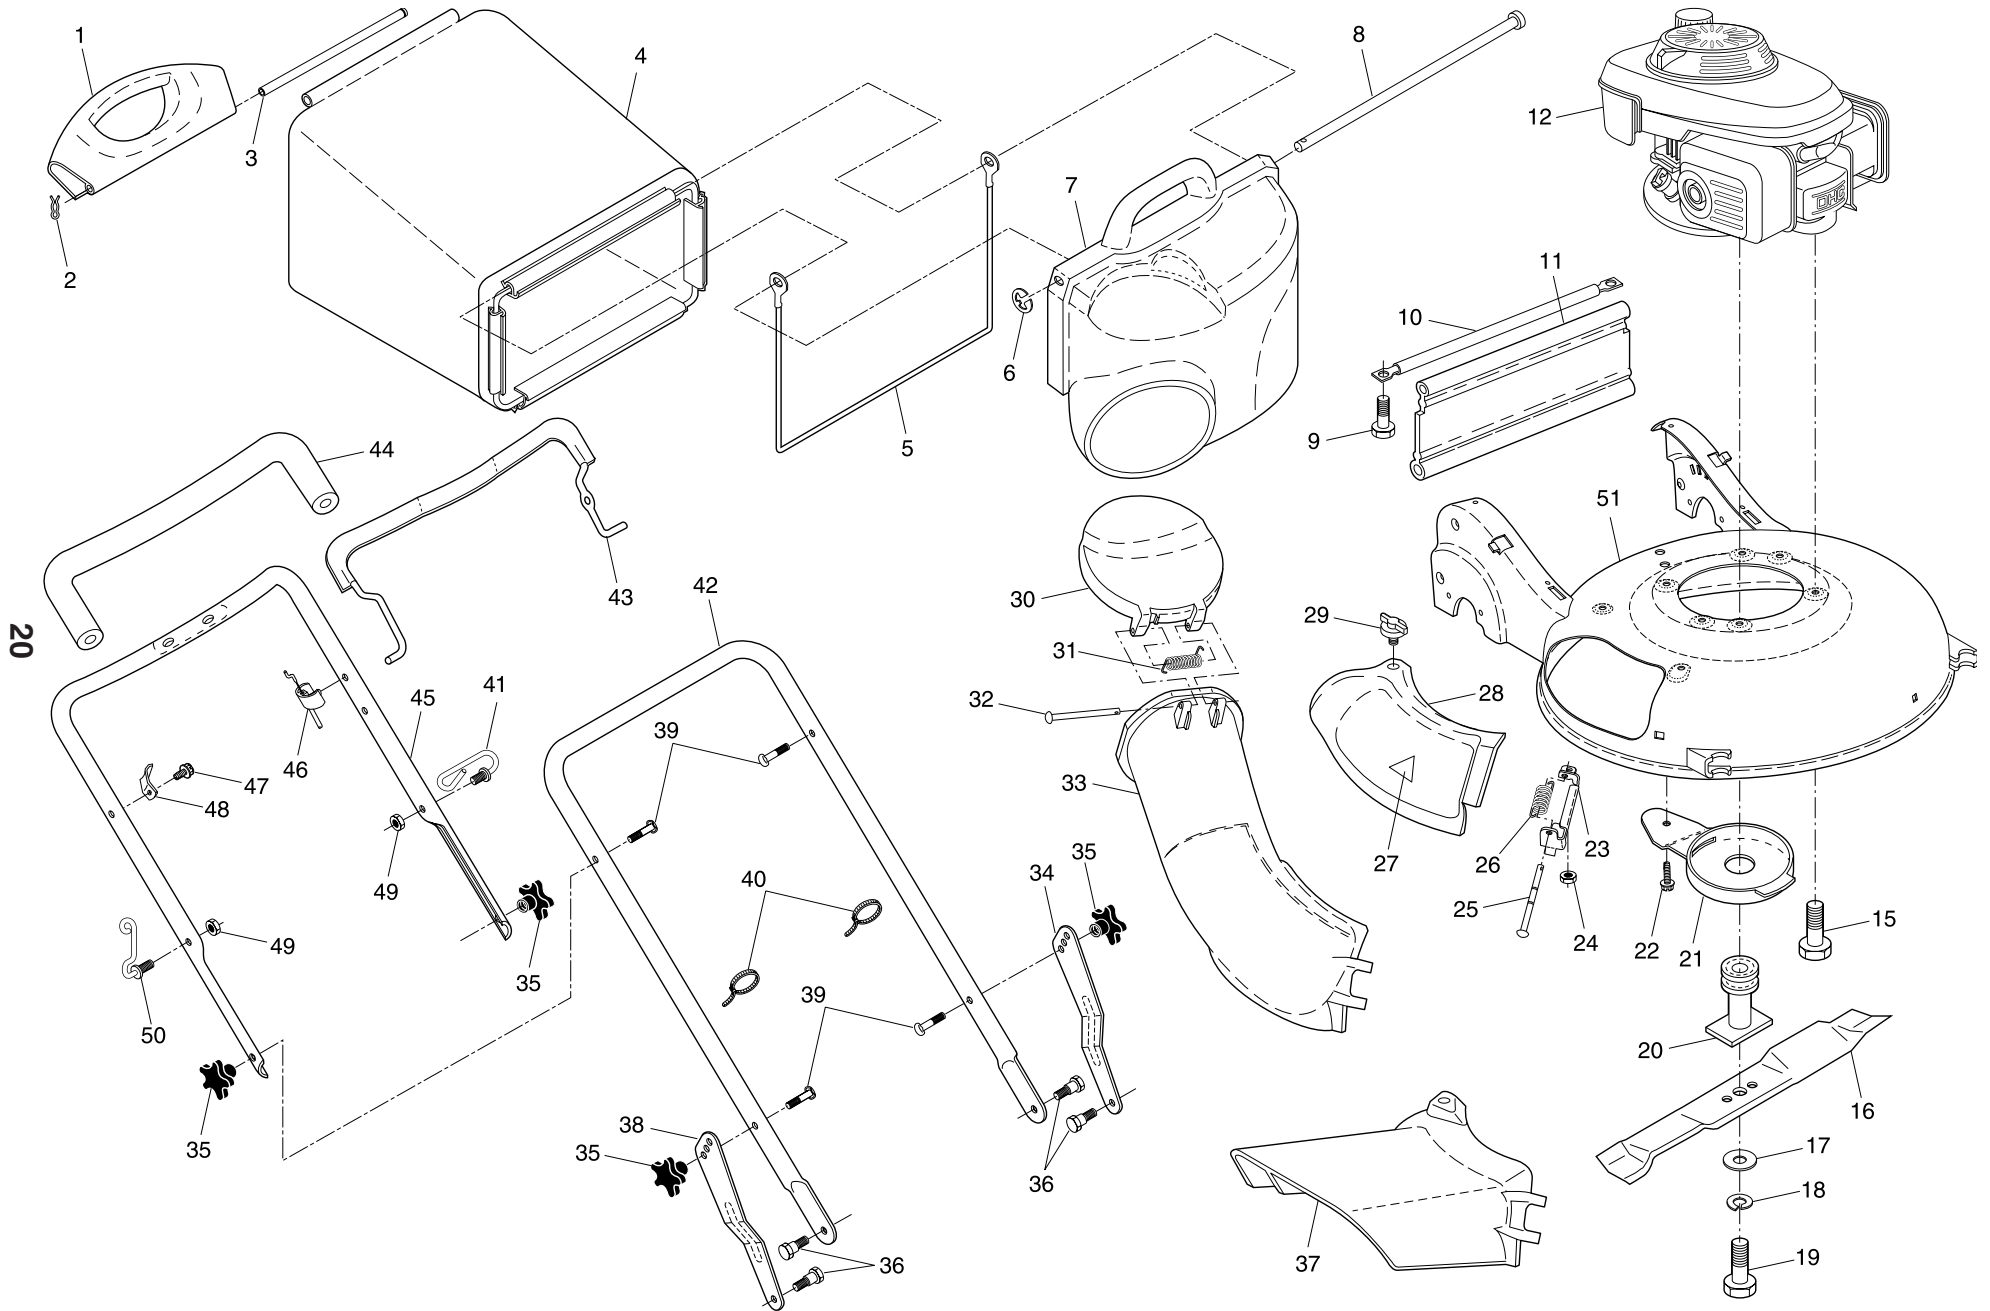

NOTE: All component dimensions given in U.S. inches.
1 inch = 25.4 mm

ROTARY LAWN MOWER - - MODEL NUMBER 917.374781 (65RSW21HVB)

ROTARY LAWN MOWER - - MODEL NUMBER 917.374781 (65RSW21HVB)

KEY NO.	PART NO.	DESCRIPTION	KEY NO.	PART NO.	DESCRIPTION
1	532188513	Handle, Grassbag, Rear	29	532183447	Knob
2	532065322	Hairpin Cotter	30	532188499	Door, Discharge Chute
3	532183483	Rod, Rear Handle, Grassbag	31	532183478	Spring, Door, Discharge Chute
4	532188367	Grassbag	32	532183445	Rod, Door, Discharge Chute
5	532183481	Frame, Grassbag	33	532186000	Discharge Chute, Plastic
6	812000014	E-Ring	- -	532188660	Discharge Chute Assembly, Complete (Consists of Key Numbers 30-33)
7	532188500	Door, Grassbag	34	532187425	Adjustment Bracket, Lower Handle, LH
8	532183479	Rod, Pivot	35	532185588	Knob, Star
- -	532188656	Grassbag Assembly, Complete (Consists of Key Numbers 1-8)	36	532183465	Bolt, Shoulder
9	817411318	Screw	37	532185996	Deflector, Discharge
10	532184331	Tube, Rear Skirt	38	532187426	Adjustment Bracket, Lower Handle, RH
11	532183463	Skirt, Rear	39	532184568	Bolt, Handle
12	- - -	Engine, Honda, Model Number GCV190 (Order parts from Engine Manufacturer)	40	532066426	Wire Tie
15	532150406	Bolt, Engine Mounting	41	532187162	Bracket, Anti-Fold
16	532159267	Blade, 21"	42	532187096	Handle Assembly, Lower
17	532851074	Washer, Hardened	43	532186298	Bail, Control
18	532850263	Washer, Lock	44	532182748	Grip, Foam
19	532183431	Screw, Hex Head, Grade 8	45	532186296	Handle Assembly, Upper (Includes Foam Grip)
20	532183428	Adapter, Blade	46	532183473	Cable, Engine Zone Control
21	532183690	Debris Shield	47	532184570	Screw
22	817600406	Screw, Hex Head, Serrated	48	532125203	Bracket, Upstop
23	532183609	Mounting Bracket, Mulcher Door	49	532184569	Nut, Hex
24	532751152	Nut, Hex	50	532183469	Rope Guide
25	532183445	Rod, Hinge	51	532186477	Kit, Housing
26	532183446	Spring, Mulcher Door	- -	532162300	Decal, Warning (not shown)
27	532107339	Decal, Danger	- -	532188686	Owner's Manual
28	532185995	Mulcher Door			