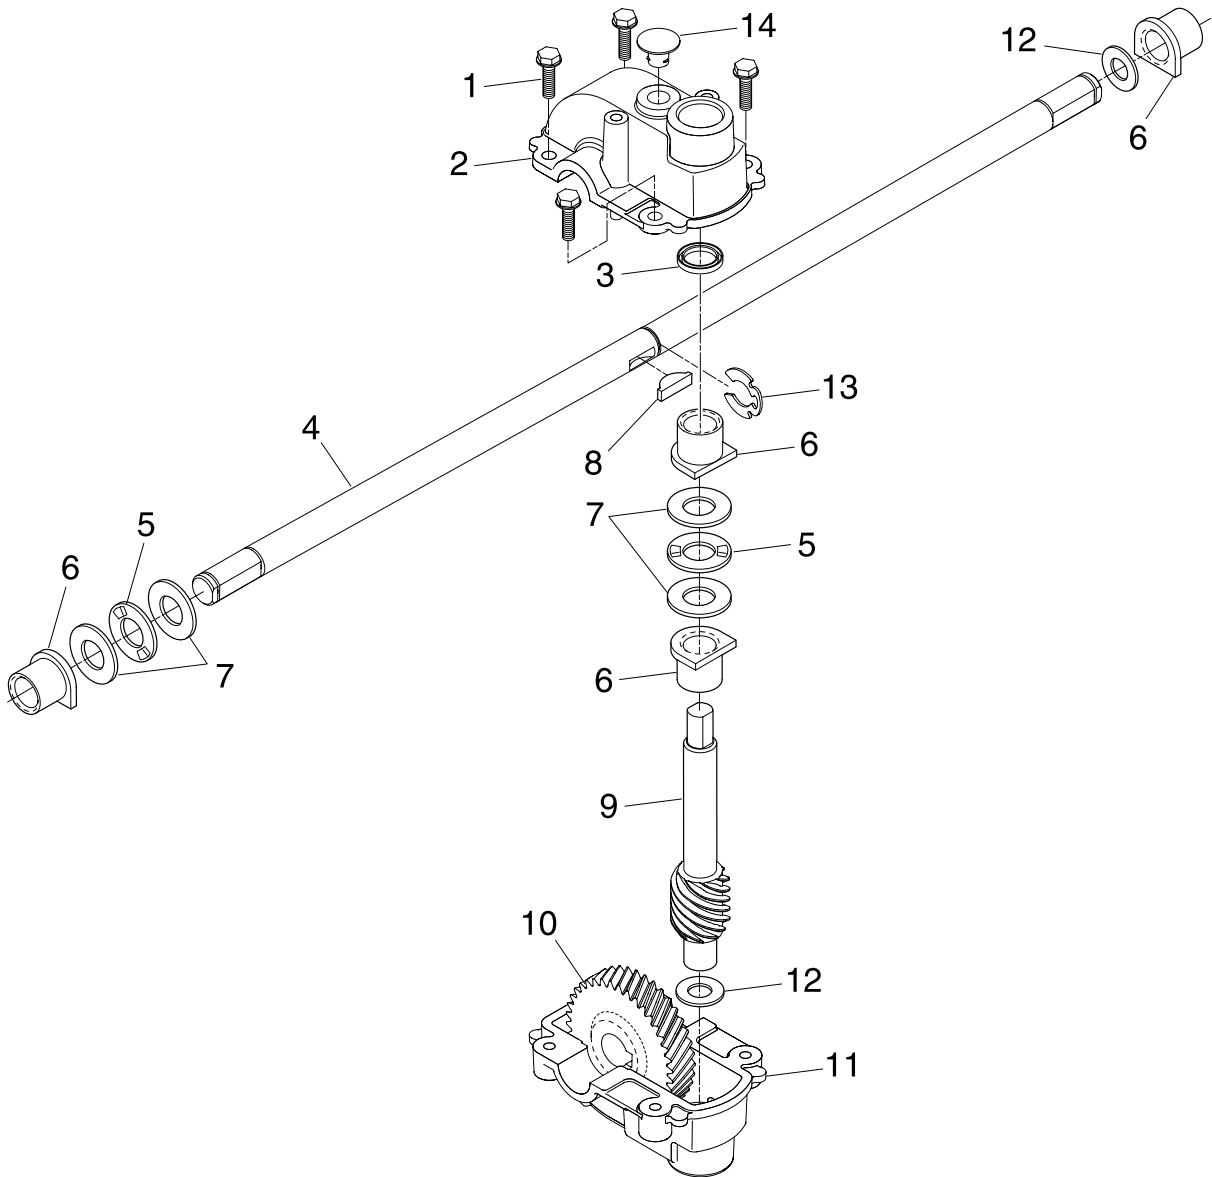

**ROTARY LAWN MOWER - - MODEL NUMBER 917.374781 (65RSW21HVB)
GEAR CASE ASSEMBLY - - PART NUMBER 532183699**

KEY NO.	PART NO.	DESCRIPTION
1	817541011	Screw, Tapping #10-24 x .668
2	532160672	Gear Case, Upper
3	532057072	Seal
4	532183908	Drive Shaft
5	532160818	Bearing, Needle, Thrust
6	532077881	Bearing
7	532160817	Washer, Thrust
8	532850848	Key, Hi-pro
9	532184134	Shaft, Worm
10	532160679	Gear, Helical
11	532160673	Gear Case, Lower
12	532057079	Washer, Hardened
13	812000039	E-Ring
14	532086447	Plug
--	532750369	Grease
--	532184208	Kit, Gearcase Replacement (Includes Grease)