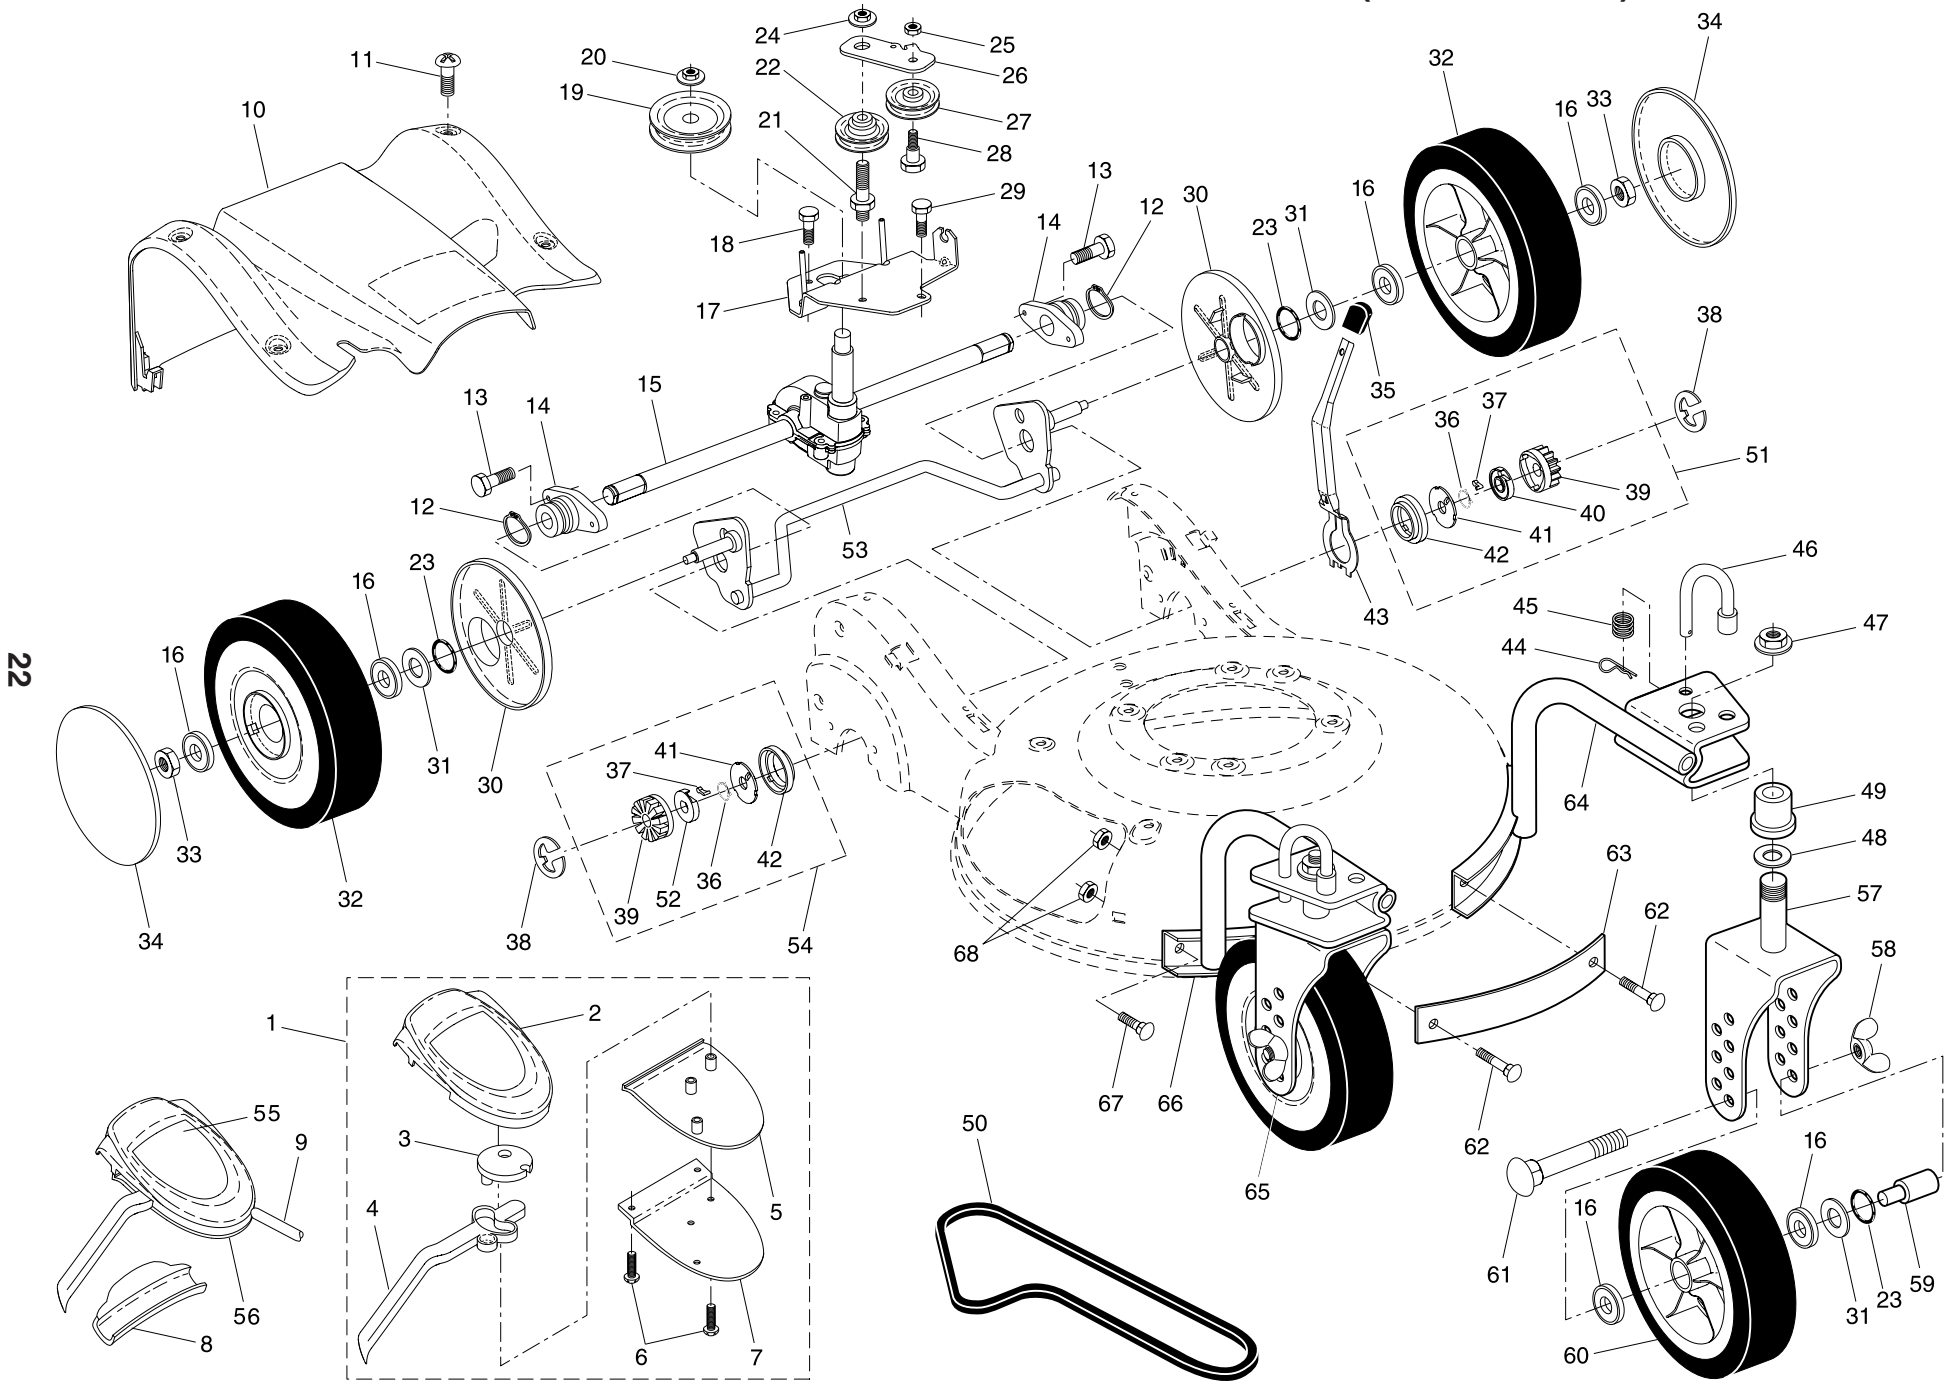

ROTARY LAWN MOWER - - MODEL NUMBER 917.374781 (65RSW21HVB)

ROTARY LAWN MOWER - - MODEL NUMBER 917.374781 (65RSW21HVB)

KEY NO.	PART NO.	DESCRIPTION	KEY NO.	PART NO.	DESCRIPTION
1	532185312	Drive Control Assembly, Complete (Consists of Key Numbers 2 through 7)	36	532188291	Spring, Torsion
2	532188279	Cover, Drive Control, Top	37	532175098	Pawl
3	532187353	Pulley, Drive Control	38	812000058	E-Ring
4	532185964	Lever, Drive Control (blue)	39	532175103	Gear
5	532188278	Cover, Drive Control, Bottom	40	532175105	Retainer, Drive, LH
6	532181698	Screw, Torx Head #8-5/8	41	532175104	Disc, Drive
7	532187097	Bracket, Mounting, Drive Control	42	532184172	Seal, Friction
8	532186297	Cap, Drive Control, Bottom	43	532187681	Lever, Selector, Wheel Height, Rear
9	532180612	Cable, Drive Control	44	532065322	Hairpin
10	532185997	Cover Assembly, Drive	45	532185051	Spring
11	532184571	Screw, Hex Washer Head 1/4-20 x 1/2	46	532185054	Rod, Lock
12	812000012	Ring, Retaining	47	532187247	Nut, Hex, Flangelock
13	532183450	Screw	48	819171713	Washer, Flat 1/2
14	532187120	Bearing / Axle Support	49	532188435	Bushing
15	532183699	Gear Case Assembly (See Breakdown)	50	532183688	Belt, Drive
16	532751068	Bearing, Ball (Wheel)	51	532188331	Pinion Assembly, LH
17	532187093	Bracket, Gear Case / Drive Pulley	52	532175102	Retainer, Drive, RH
18	817541011	Screw	53	532187091	Rear Axle Assembly
19	532184749	Pulley, Drive	54	532188330	Pinion Assembly, RH
20	532132010	Nut, Hex, Flangelock	55	532187356	Decal, Drive Control
21	532183701	Bolt, Idler	56	532185913	Decal, Drive Control Adjustment (bottom)
22	532184543	Pulley Assembly, V-Groove	57	532188682	Bracket, Caster Wheel, LH
23	532188152	O-Ring	58	532187248	Wing Nut 5/16-18
24	532145212	Nut, Hex, Flangelock	59	532185111	Spacer
25	873930500	Nut, Hex, Lock	60	532186440	Wheel Assembly, Front 9 x 2
26	532187098	Idler Arm	61	872270528	Bolt, Carriage 5/16-18 x 3-1/2
27	532166043	Pulley, Idler	62	532187474	Bolt, Carriage 5/16-18 x 7/8
28	532160829	Bolt, Hex Head, Shoulder	63	532188475	Strap, Front
29	817060410	Screw 1/4-20 x 1/16	64	532188681	Support Tube Assembly, LH
30	532183457	Cover, Dust, Wheel	65	532188684	Bracket, Caster Wheel, RH
31	532088348	Washer, Flat 3/8	66	532188683	Support Tube Assembly, RH
32	532184368	Wheel Assembly, Rear 9 x 2-1/4	67	532187555	Bolt, Carriage 5/16-18 x 5/8
33	532083923	Nut, Hex	68	532187263	Nut, Hex 5/16
34	532183695	Hubcap			
35	532185994	Knob			

NOTE: All component dimensions given in U.S. inches.
1 inch = 25.4 mm