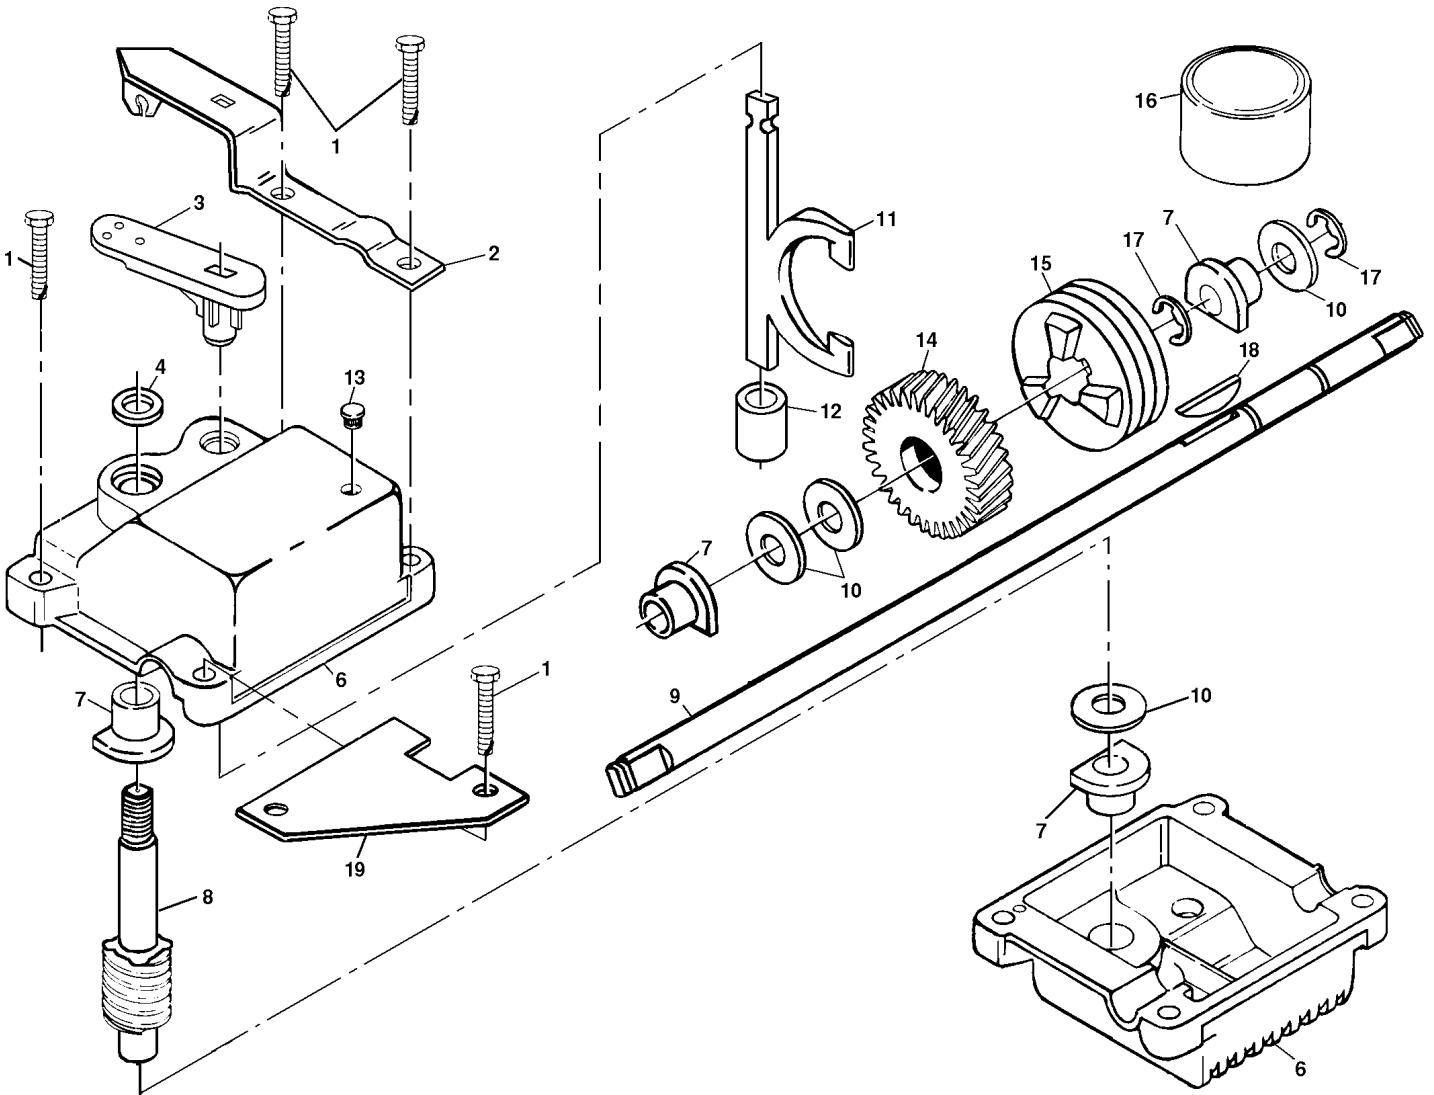

REPAIR PARTS

ROTARY LAWN MOWER - - MODEL NUMBER 6522SH (6522SHA)

19

KEY NO.	PART NO.	DESCRIPTION	KEY NO.	PART NO.	DESCRIPTION
2	532145755	Drive Control	19	532063601	Hex Locknut 1/4-20
3	532751152	Locknut#10-24	22	532066426	Wire Tie
4	532158755	Hex Washer Head Screw 1/4-20 x 2.12	26	532146072	Pan Head Tapping Screw #10-24 x 2-3/4
5	532146527	V-Belt	27	532750097	Hex Head Tapping Screw #10-2
6	532150495	Spring Retainer	28	532700422	Drive Cover
8	532077400	Hubcap	31	532132010	Hex Flange Nut
9	532145212	Flanged Locknut 3/8-16	32	532137052	Drive Pulley
11	532088558	Wheel & Tire Assembly	35	532151521	Wheel Adjuster Assembly (Left)
12	812000058	E-Ring	36	532702511	Gear Case Assembly
13	532137054	Pinion	37	532137090	Spring
14	532088080	Dust Cover	40	532075192	Spring
16	532067725	Washer 1/2 x 1-1/2 x .134	41	532151520	Wheel Adjuster Assembly (Right)
18	532087877	Selector Knob	55	532086012	Driveshaft Cover

REPAIR PARTS

ROTARY LAWN MOWER - - MODEL NUMBER 6522SH (6522SHA)

GEAR CASE ASSEMBLY PART NUMBER 532702511

KEY NO.	PART NO.	DESCRIPTION
1	817490416	Tapping Screw 1/4-20 x 1-1/4
2	532140269	Engagement Bracket
3	532137053	Shifter
4	532057072	Seal
6	532048373	Gear Case Halves Kit (Includes Key Nos. 4, and 7)
7	532077881	Bearing
8	532137051	Worm Shaft
9	532137074	Drive Shaft

KEY NO.	PART NO.	DESCRIPTION
10	532057079	Hardened Washer
11	532131484	Clutch Yoke
12	532700343	Bushing
13	532086447	Plug
14	532137050	Helical Gear
15	532750436	Clutch Jaw
16	532750369	Grease
17	812000003	E-Ring
18	532850848	Hi-Pro Key
19	532125441	Spring Bracket