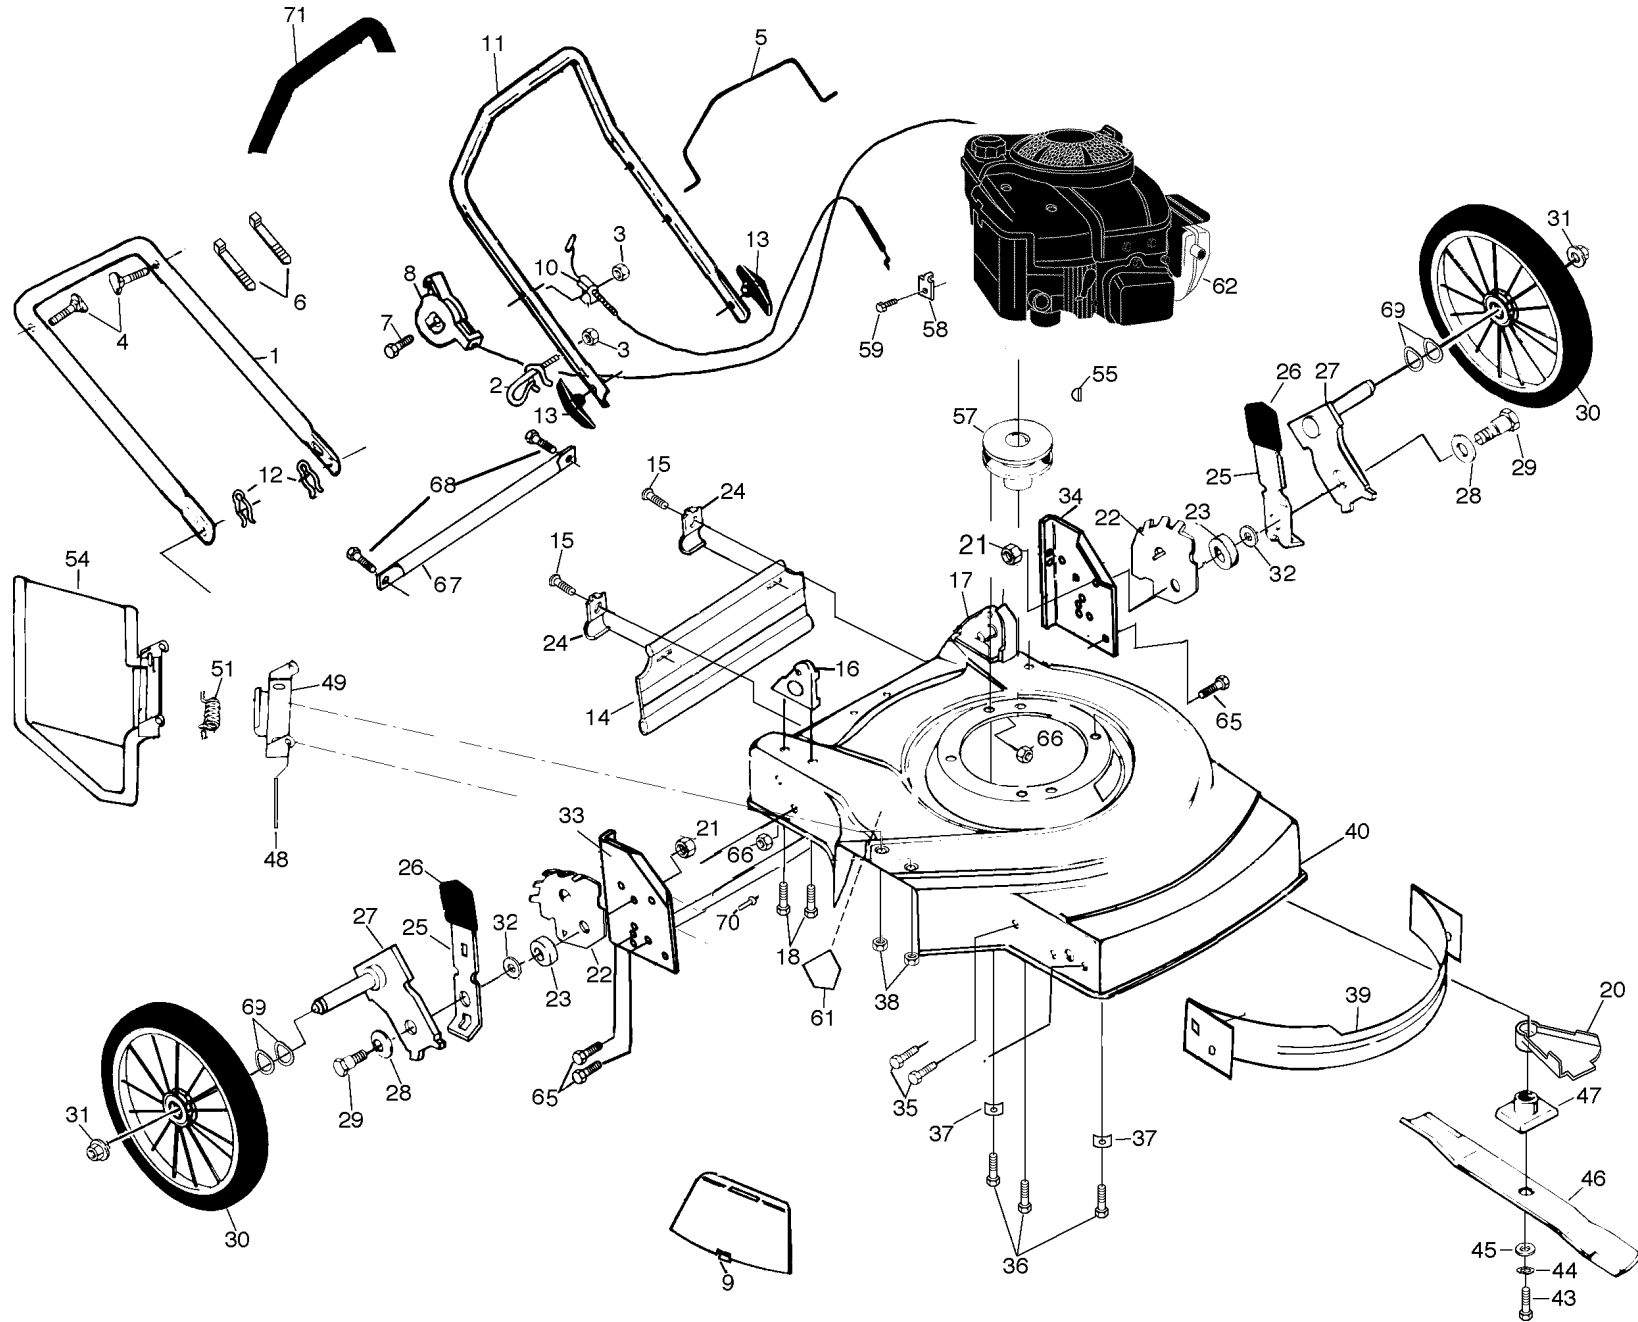

REPAIR PARTS

ROTARY LAWN MOWER - - MODEL NUMBER 6522SH (6522SHA)

REPAIR PARTS

ROTARY LAWN MOWER - - MODEL NUMBER 6522SH (6522SHA)

KEY NO.	PART NO.	DESCRIPTION	KEY NO.	PART NO.	DESCRIPTION
1	532153605	Lower Handle	34	532178066	Wheel Support Bracket (LT)
2	532153638	Rope Guide	35	817600406	Screw
3	532063601	Locknut 1/4-20	36	532150406	Thread Rolling Screw 3/8-16 x 1
4	532131959	Handle Bolt	37	532125078	Engine Washer
5	532176580	Control Bar	38	532063601	Nut
6	532066426	Wire Ties	39	532170031	Front Baffle Kit
7	532144929	Hex Washer Head Screw 1/4-20 x 2-1/8	40	532176605	Mower Housing Kit (Includes Key No. 61)
8	532166971	Throttle Control	43	532851084	Hex Head Screw 3/8-24 x 1-3/8 Gr. 8
9	532125444	Mulcher Plate	44	532850263	Helical Washer 3/8
10	532130861	Engine Zone Control Cable	45	532851074	Hardened Washer
11	532178067	Upper Handle	46	532141114	22" Blade
12	532051793	Hairpin Cotter	47	532851514	Blade Adapter
13	532136376	Handle Knobs	48	532147286	Hinge Rod
14	532140540	Rear Skirt	49	532087593	Housing Bracket
15	532750097	Hex Head Screw	51	532087589	Torsion Spring
16	532170975	Handle Bracket Assembly (Right)	54	532850778	Discharge Guard
17	532170977	Handle Bracket Assembly (Left)	55	532087677	Hi-Pro Key
18	532149741	Screw 5/16-18 x 3/4	57	532084596	Engine Pulley
20	532134612	Debris Shield	58	532213146	* Cable Clamp
21	532751592	Locknut	59	532083816	Screw #10 x 5/8
22	532155047	Wheel Adjusting Bracket	61	532107339	Danger Decal
23	532146630	Spacer	62	-----	* Engine - Briggs & Stratton 120602
24	532125207	Skirt Bracket			Order parts from engine manufacturer
25	532141730	Selector Spring	65	874760612	Bolt
26	532087877	Selector Knob	66	532751592	Nut
27	532162233	Axle Arm Assembly	67	532177141	Support Rod
28	532061651	Belleville Washer	68	532054583	Screw hex Tap. 1/4/20
29	532142748	Shoulder Bolt 3/8-16	69	532057143	Wave Washer
30	532752063	Wheel & Tire Assembly (Rear)	70	532128415	Pop Rivet
31	532083923	Flanged Locknut 3/8-16	71	532164265	Foam Grip
32	532088348	Flat Washer	--	532162300	Warning Decal
33	532178065	Wheel Support Bracket (RT)	--	532125381	Rear Baffle (Not Shown)
			--	532177949	Owner's Manual (English/French)