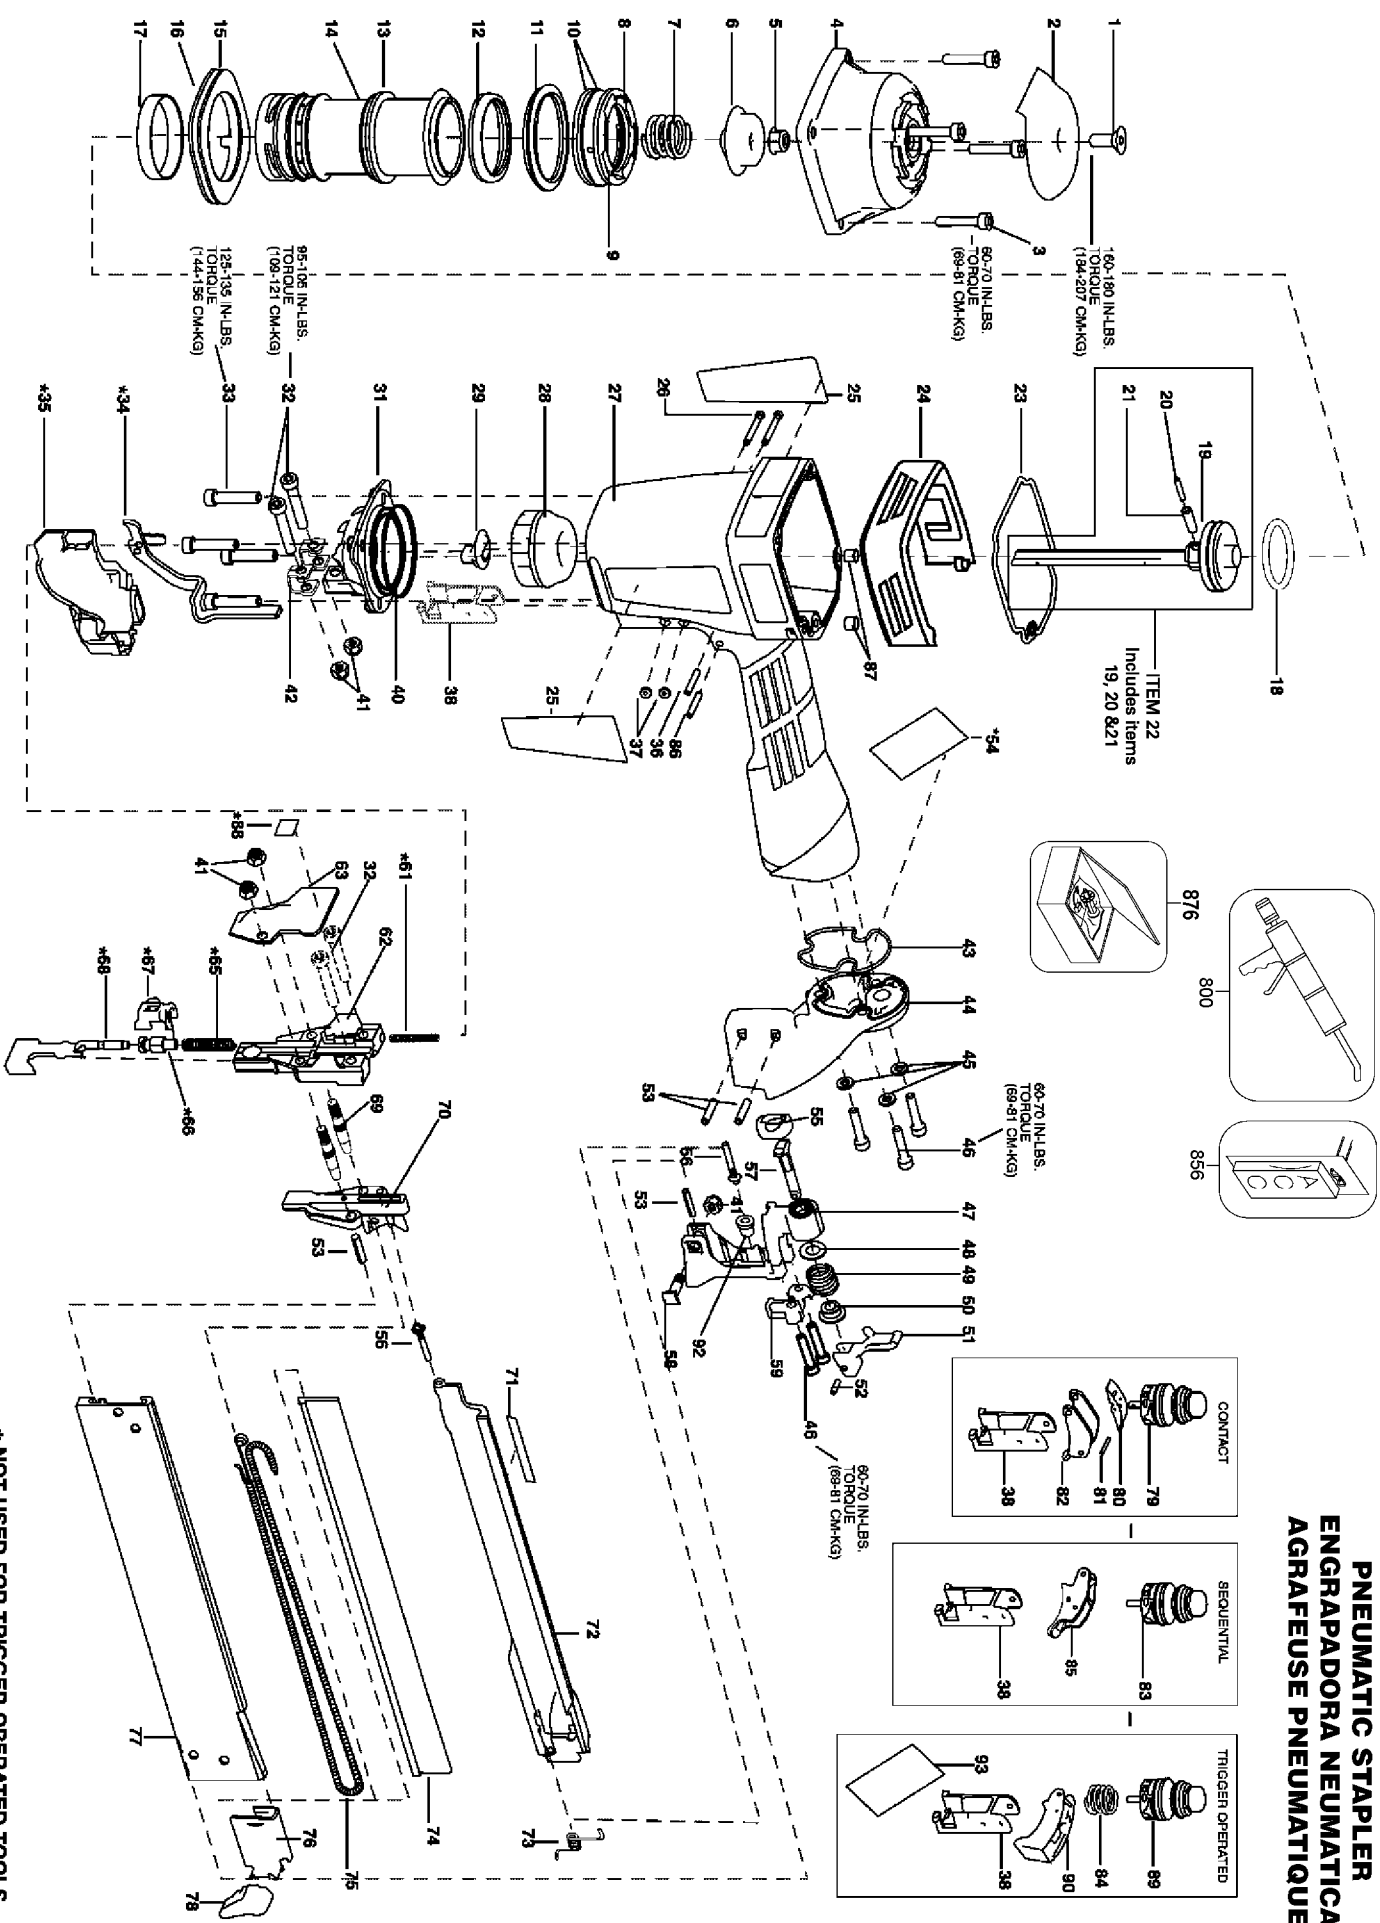

650S5

PNEUMATIC STAPLER
ENGRAPADORA PNEUMÁTICA
AGRAFEUSE PNEUMÁTICA

* NOT USED FOR TRIGGER OPERATED TOOLS