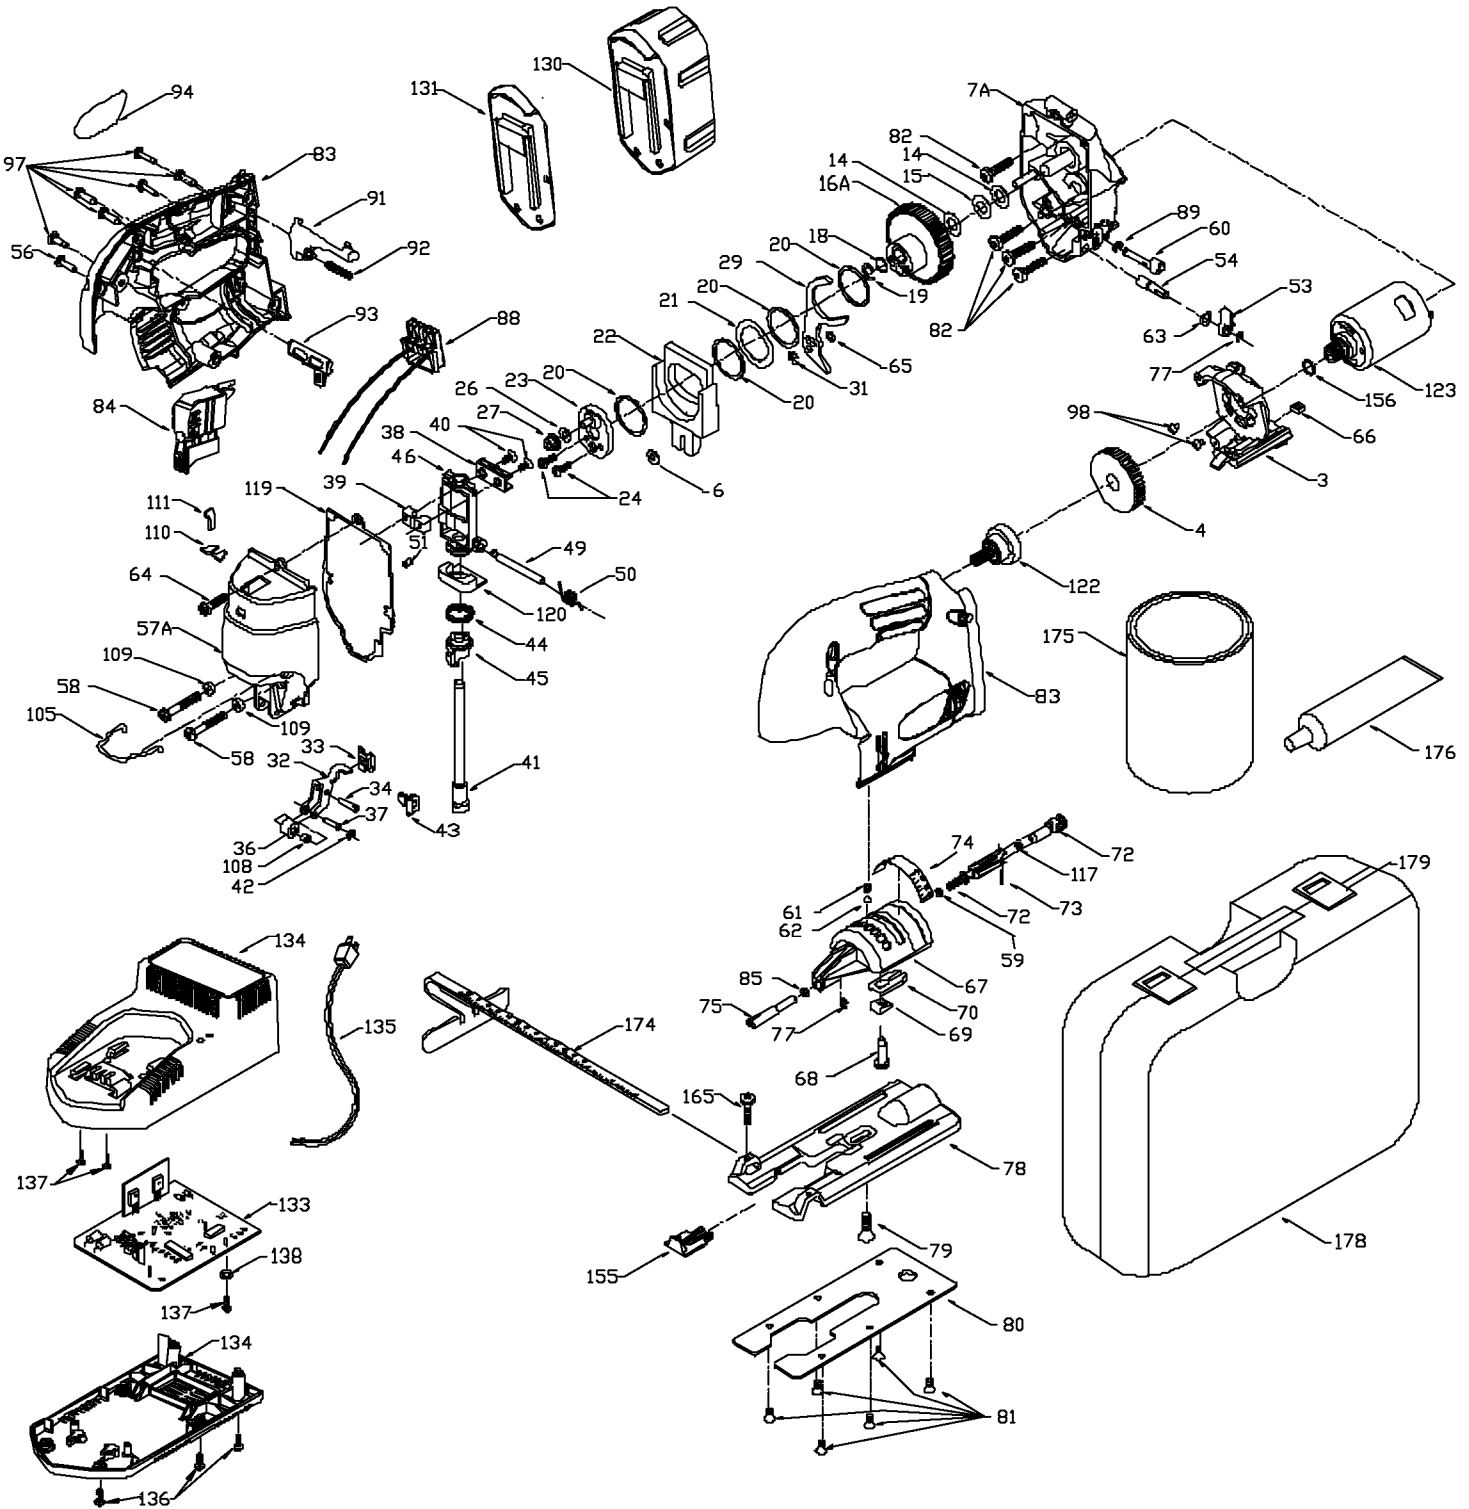

PORTER-CABLE

19.2V BATTERY JIG SAW

WARNING: Electrical repairs should only be attempted by trained repairmen. Contact the nearest Porter-Cable Service Center or other competent repair center.

643

Parts List for 643 Type 2

Item Number	Part Number	Description	Qty Required
3	000000-00	No Longer Available	1
4	901088	FAN	1
6	891164	WASHER	1
7	901569	GEAR HOUSING	1
14	851584	WASHER	10
15	000000-00	No Longer Available	10
16	890850	GEAR	1
18	873567	WASHER	10
19	697499	RETAINING RING	1
20	887795	WASHER	10
21	872802	SPRING WASHER	10
22	000000-00	No Longer Available	1
23	890847	CRANK BLOCK	1
24	892171	SCREW	10
26	858792	WASHER	10
27	895606	CRANK ROLLER	1
29	000000-00	No Longer Available	1
31	697500	RETAINING RING	1
32	900986	SUPPORT ARM	1
33	895996	SEAL	1
34	887864	PIN	1
36	886728	ROLLER	1
37	890837	PIN	1
38	886730	DRIVE BRACKET	1
39	892773	DRIVE CLAMP	1
40	887796	SCREW	10
41	896923	BLADE HOLDER SHAFT	1