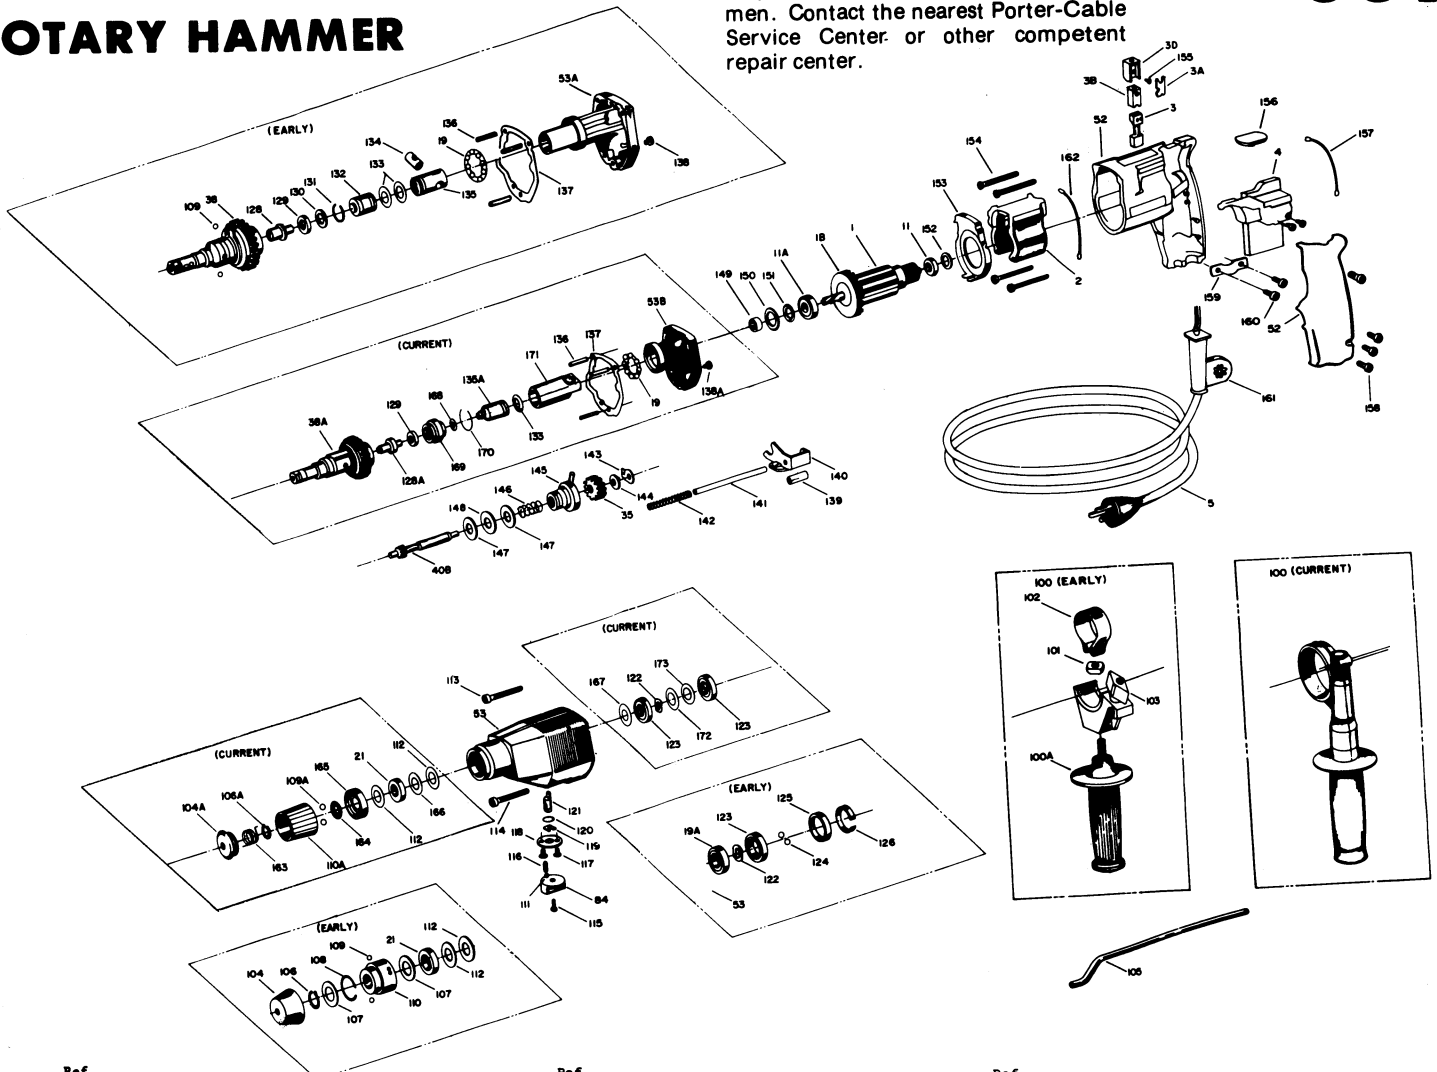

# 639

Ref. No.	Part No.	Description	Ref. No.	Part No.	Description	Ref. No.	Part No.	Description
1	1257649	Armature	107	1257733	Washer	143	1257769	Thrust Plate
1B	1257650	Fan	108	1257734	Spring Ring	144	1257770	Thrust Bearing
2	1257651	Field	109	1257735	Ball	145	1257771	Wobble Assembly
3	1257652	Brush	109A	1257878	Ball	*	1257753	Wobble/Idler Assy. Incl: Ref. 35, 40B, 145, 146, 147, 148
3A	1257708	Brush Cover	110	1257736	Chuck Collar, Incl: 108, 109			
3B	1257709	Brush Holder	110A	1257877	Locking Collar	146	1257772	Spring
3D	1257710	Brush Holder Base	111	1257737	Ball	147	1257773	Washer
4	1257711	Switch & Speed Control, Incl: Terminal Screws	112	1257738	Washer	148	1257774	Thrust Bearing
5	1257712	Cord	113	1257739	Screw	149	1257775	Slinger
11	1257713	Comm. End Bearing	114	1257740	Screw	150	1257776	O-Ring
11A	1257714	Fan End Bearing	115	1257741	Screw	151	1257777	Washer
19 n	1257872	Ball Set with Retainer	116	1257742	Spring	152	1257778	O-Ring
19A	1257717	Bearing	117	1257743	Screw	153	1257779	Baffle
21	1257718	Felt Seal	118	1257744	Cover	154	1257780	Screw
35	1257719	Idler Gear	119	1257745	Safety Clip	155	1257781	Screw
38	1257720	Spindle Assembly, Incl: 109, 125, 126, 128, 129, 130, 131	120	1257746	O-Ring	156	1257782	Cover
38A	1257888	Spindle Assy., Incl: 128A, 129, 168, 169, 170	121	1257747	Shift Pin	157	1257783	Brush Lead
*	1257753	Idler/Wobble Shaft Assy. Incl: Ref. 35, 40B, 145, 146, 147, 148	122	1257748	Washer	158	1257784	Screw
40B	1257721	Idler Shaft	123	1257749	Seal Ring	159	1257785	Cord Clamp
52	1257722	Motor Housing & Handle Cover	124	1257750	Ball	160	1257786	Screw
53	1257723	Gear Housing	125	1257751	Ring	161	1257702	Strain Reliever
53A	1257724	Intermediate Plate	126	1257752	Spring Ring	162	1257787	Field Lead
53B	1257891	Intermediate Housing	128	1257754	Striker	163	1257875	Spring
84	1257725	Knob	128A	1257886	Striker	164	1257879	Spring
100 n	1257899	Aux. Handle Assy. (Current)	129	1257755	Damping Ring	165	1257880	Cover
	1257730	Aux. Handle Assy. (Early) Incl:	130	1257756	Washer	166	1257881	Washer
100A	1257726	Aux. Handle	131	1257757	Spring Ring	167	1257883	Washer
101	1257727	Nut	132	1257758	Plunger	168	1257884	O-Ring
102	1257728	Strap	133	1257759	O-Ring	169	1257885	Plunger Housing
103	1257729	Clamp	134	1257760	Connector Pin	170	1257887	Spring Ring
104	1257647	Dust Cover	135	1257761	Piston	171	1257890	Cylinder
104A	1257874	Dust Cover	135A	1257889	Piston	172	1257893	Washer
105	1257731	Depth Gage	136	1257762	Sleeve	173	1257882	Washer
106	1257732	Snap Ring	137	1257763	Gasket			
106A	1257876	Snap Ring	138	1257764	Screw			
			138A	1257892	Screw			
			139	1257765	Spacer			
			140	1257766	Shift Yoke			
			141	1257767	Guide Pin			
			142	1257768	Spring			