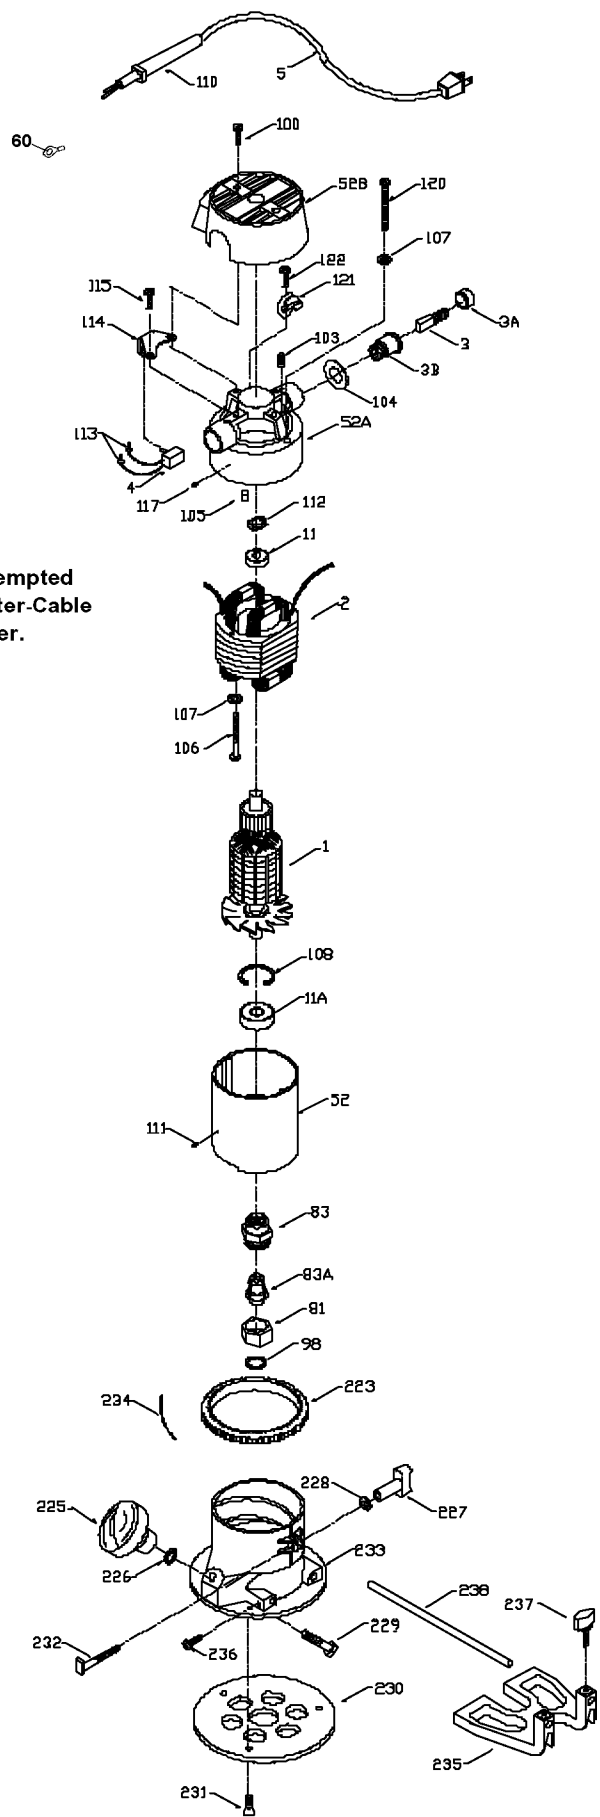

ROUTER

6302
6702
6902
513T6/T7

Parts List for 6302 Type 4

Item Number	Part Number	Description	Qty Required
1	000000-00	No Longer Available	1
1	874588	ARMATURE-220	1
1	874299	FAN	1
2	874589	FIELD-220	1
2	694210	FIELD	1
2	803104	LEAD	1
3	N031652	BRUSH	2
3	803483	BRUSH CAP	2
3	873497	BRUSH HOLDER	2
4	842606SV	SWITCH	1
4	876320	SWITCH.	1
5	879758	CORD-EURO	1
5	879182	CORD	1
11	855284	BEARING	3
11	878064SV	BEARING	3
52	903967SV	CASING & PINS FRONT	1
52	899192SV	REAR HOUSING	1
52	888727	MOTOR HOUSING CAP	1
60	849314	TERM	1
81	875893	COLLET NUT	1
83	872793	CHUCK	1
83	42999	1/4 INCH COLLET ASSY	1
83	42975	3/8 INCH COLLET ASSY	1
83	42975	3/8 INCH COLLET ASSY	1
83	42950	1/2 INCH COLLET ASSY	1
83	876671	COLLET 1/2 INCH	1
83	876669	COLLET 1/4 INCH	1

Parts List for 6302 Type 4

Item Number	Part Number	Description	Qty Required
83	876670	COLLET 3/8 INCH	1
98	823030	SNAP-RING	10
100	878813	SCREW	10
103	804360	SCREW	10
104	803496	WASHER	10
105	842597	PLUG	1
106	881082	SCREW MACHINE STEEL	10
107	802430	LOCKWASHER	10
108	802426	RING	10
110	901266	STRAIN RELIEVER	1
111	800835	PIN	10
112	842610	SPRING-PRELOAD	10
113	682063	CONNECTOR VS	1
114	842598	BRACKET SWITCH	1
114	876396	BRACKET	1
115	802764	SCREW	10
117	801374	SCREW	10
120	681260	SCREW & WASHER	10
121	874137	CORD CLAMP	1
122	877817	SCREW	10
238	824588	ROD GUIDE	1
239	849314	TERM	1
241	696696	SCREW	10
856	A22709	OPEN-END WRENCH	1
856	883356	BIT	1
856	A22709	OPEN-END WRENCH	1
856	683157	WRENCH OPEN END	1

Parts List for 6302 Type 4

Item Number	Part Number	Description	Qty Required
856	683157	WRENCH OPEN END	1
861	000000-00	No Longer Available	1
861	000000-00	No Longer Available	1
861	902829	CARRYING CASE	1
861	000000-00	No Longer Available	1