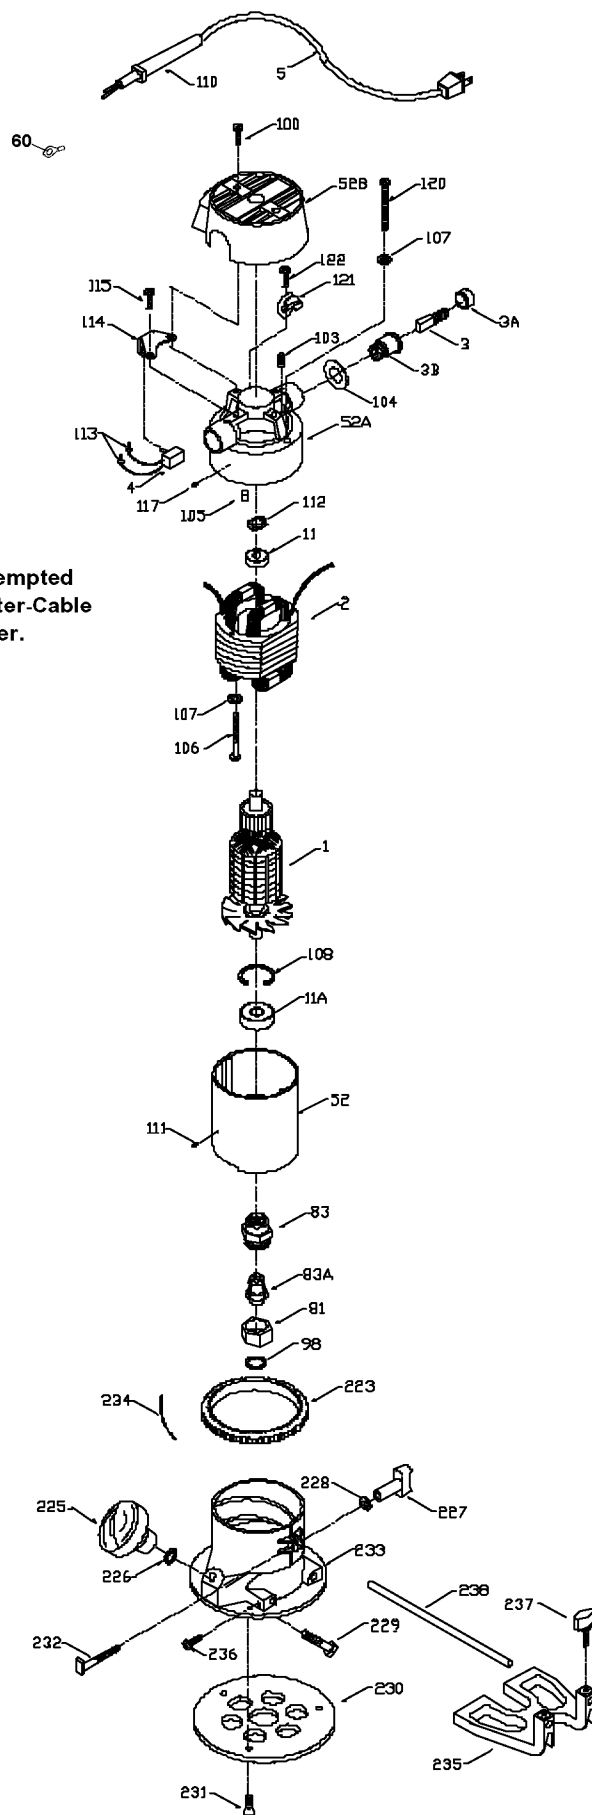

ROUTER

6302
6702
6902
513T6/T7

WARNING: Electrical repairs should only be attempted by trained repairmen. Contact the nearest Porter-Cable Service Center or other competent repair center.

Parts List for 630 Type ALL TYPES

Item Number	Part Number	Description	Qty Required
1	683459	ARMATURE 115V	1
1	682058	ARMATURE 115V	1
1	874588	ARMATURE-220	1
1	903660	ARMATURE	1
1	000000-00	No Longer Available	1
1	694209	ARMATURE	1
1	680913	FAN	1
1	696328	FAN	1
1	000000-00	No Longer Available	1
1	874299	FAN	1
2	683461	FIELD 115V	1
2	874589	FIELD-220	1
2	000000-00	No Longer Available	1
2	699326	FIELD	1
2	694210	FIELD	1
2	682114	FIELD 115V	1
2	803104	LEAD	1
3	869659	BRUSH	2
3	869659	BRUSH	2
3	803483	BRUSH CAP	2
3	873497	BRUSH HOLDER	2
4	876320	SWITCH.	1
4	842606	SWITCH	1
5	A11126	CORDSET	1
5	879182	CORD	1
5	879758	CORD-EURO	1
11	855284	BEARING	3