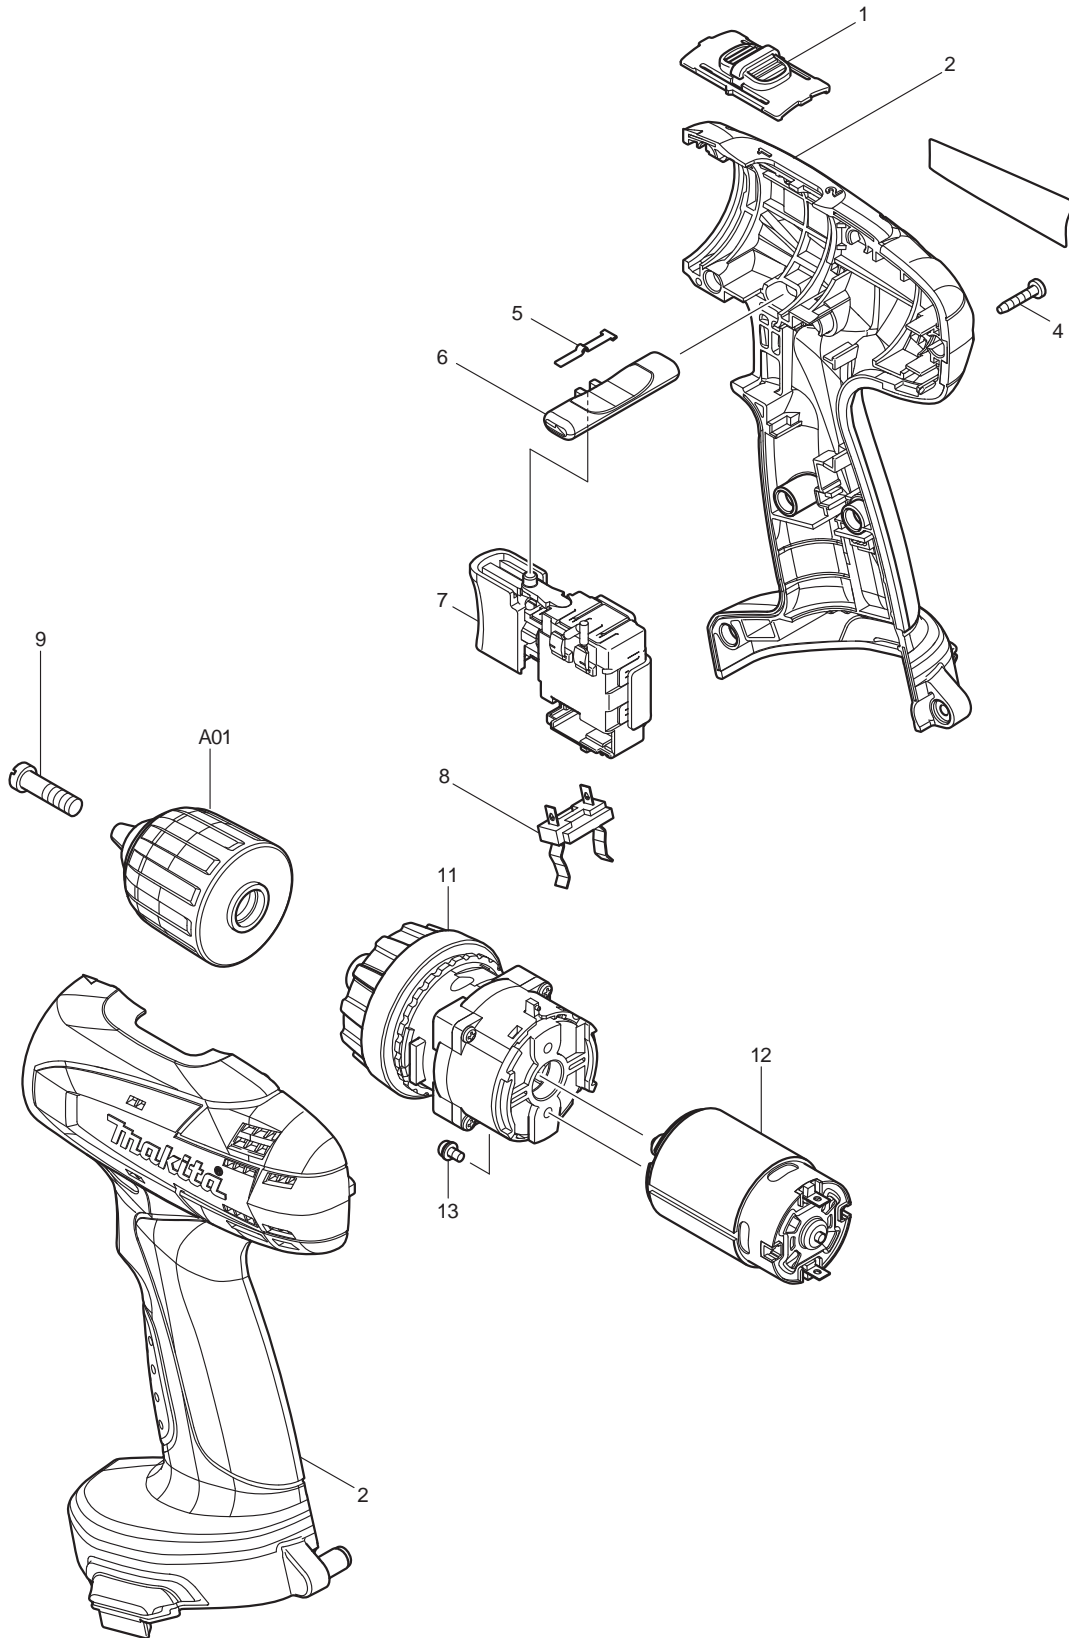

11 - 2009
6281DWPE / 6281DWPEX / 6281DWPET2
14.4V - 3/8" DRIVER DRILL KIT

Item No	Type	Ref	Part No	Description	Qty	Unit
1			125310-5	SPEED CHANGE LEVER ASSY	1	PC.
		INC.	231433-0	COMPRESSION SPRING 4	2	PC.
2	1		188512-4	HOUSING SET	1	SE.
	2		187301-4	HOUSING SET	1	SE.
4			266130-9	TAPPING SCREW BIND PT 3X16	9	PC.
5			232182-2	LEAF SPRING	1	PC.
6			450584-2	F/R CHANGE LEVER	1	PC.
7	1		650601-0	SWITCH TG563FSB-2	1	PC.
	2		650663-8	SWITCH TG563FSB-2	1	PC.
	3		650672-7	SWITCH TG563FSB-2	1	PC.
8			643909-9	BATTERY HOLDER	1	PC.
9			251468-5	- FLAT HEAD SCREW M6X22	1	PC.
11			125482-6	GEAR ASSEMBLY	1	PC.
12			629819-4	DC MOTOR	1	PC.
13			911003-8	PAN HEAD SCREW M3X6	2	PC.

ACCESSORIES

A01	1		766002-3	3/8" KEYLESS DRILL CHUCK BULK	1	PC.
	2		196309-7	3/8" KEYLESS DRILL CHUCK PKG	1	PC.
A02	1		DC1414	CHARGER DC1414(7.2-14.4V/1.3-3.0AH)	1	PC.
	2		DC1804	CHARGER DC1804 (7.2V-- 18V/1.3 ~ 3.0AH)	1	PC.
			DC1822	3.0AH)	1	PC.
A03			193987-4	14.4V NI-CAD BATTERY PA14	2	PC.
			638350-9	14.4V NI-CAD BATTERY PA14-BULK	2	PC.
			638350-9-2	14.4V NI-CAD BATTERY PA14 2/PK	1	PK
A04			414938-7	BATTERY COVER	1	PC.
A05			784636-0	+ BIT 2-65	1	PC.
A06			824852-3	PLASTIC CARRYING CASE	1	PC.
		INC.	419360-3	HANDLE (PLASTIC)	1	PC.
		INC.	163455-1	LATCH (METAL)	2	PC.
A07			194256-6	TOOL CHEST (6281DWPET2) - N/A individually	1	PC.
A08			T-01177	99PC. DRILL & DRIVER ACCESSORY KIT (6281DWPEX)	1	PC.
A09			821010-X	TOOL BAG 14" (6281DWPEX)	1	PC.