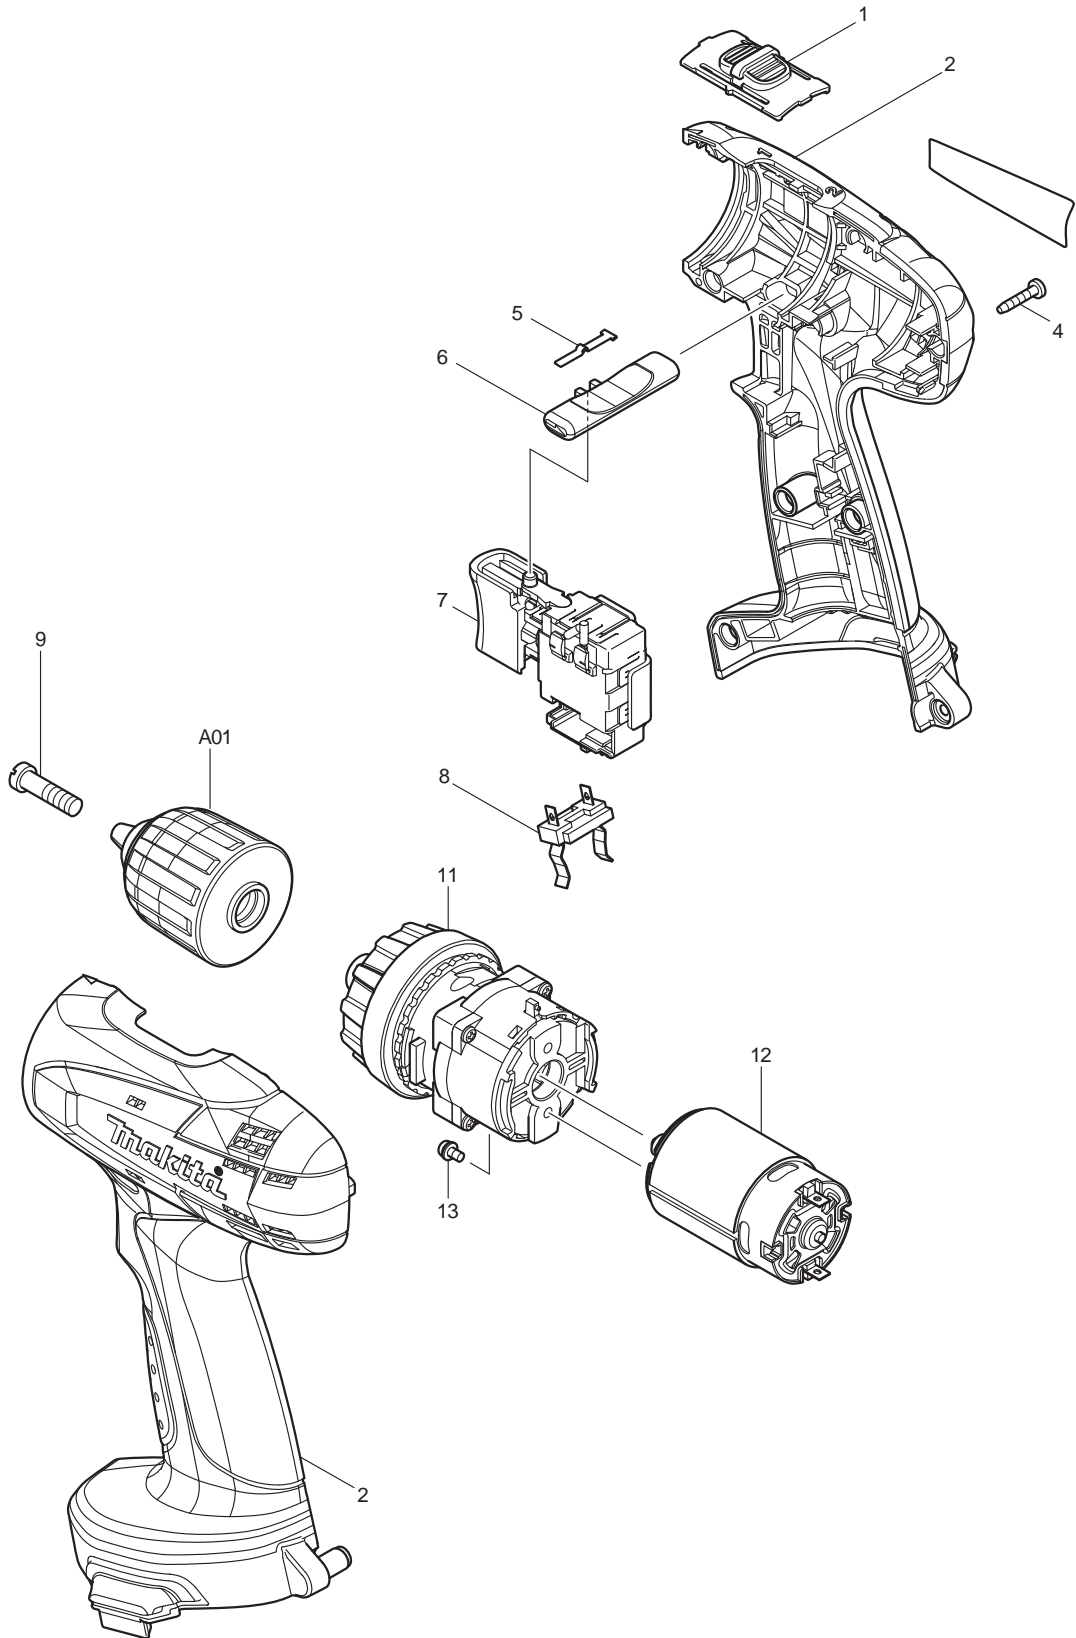

11 - 2009  
6281DWPE / 6281DWPEX / 6281DWPET2  
14.4V - 3/8" DRIVER DRILL KIT

Item No	Type	Ref	Part No	Description	Qty	Unit
1			125310-5	SPEED CHANGE LEVER ASSY	1	PC.
		INC.	231433-0	COMPRESSION SPRING 4	2	PC.
2	1		188512-4	HOUSING SET	1	SE.
	2		187301-4	HOUSING SET	1	SE.
4			266130-9	TAPPING SCREW BIND PT 3X16	9	PC.
5			232182-2	LEAF SPRING	1	PC.
6			450584-2	F/R CHANGE LEVER	1	PC.
7	1		650601-0	SWITCH TG563FSB-2	1	PC.
	2		650663-8	SWITCH TG563FSB-2	1	PC.
	3		650672-7	SWITCH TG563FSB-2	1	PC.
8			643909-9	BATTERY HOLDER	1	PC.
9			251468-5	- FLAT HEAD SCREW M6X22	1	PC.
11			125482-6	GEAR ASSEMBLY	1	PC.
12			629819-4	DC MOTOR	1	PC.
13			911003-8	PAN HEAD SCREW M3X6	2	PC.

### ACCESSORIES

A01	1		766002-3	3/8" KEYLESS DRILL CHUCK BULK	1	PC.
	2		196309-7	3/8" KEYLESS DRILL CHUCK PKG	1	PC.
A02	1		DC1414	CHARGER DC1414(7.2-14.4V/1.3-3.0AH)	1	PC.
	2		DC1804	CHARGER DC1804 (7.2V-- 18V/1.3 ~ 3.0AH)	1	PC.
			DC1822	3.0AH)	1	PC.
A03			193987-4	14.4V NI-CAD BATTERY PA14	2	PC.
			638350-9	14.4V NI-CAD BATTERY PA14-BULK	2	PC.
			638350-9-2	14.4V NI-CAD BATTERY PA14 2/PK	1	PK
A04			414938-7	BATTERY COVER	1	PC.
A05			784636-0	+ BIT 2-65	1	PC.
A06			824852-3	PLASTIC CARRYING CASE	1	PC.
		INC.	419360-3	HANDLE (PLASTIC)	1	PC.
		INC.	163455-1	LATCH (METAL)	2	PC.
A07			194256-6	TOOL CHEST (6281DWPET2) - N/A individually	1	PC.
A08			T-01177	99PC. DRILL & DRIVER ACCESSORY KIT (6281DWPEX)	1	PC.
A09			821010-X	TOOL BAG 14" (6281DWPEX)	1	PC.