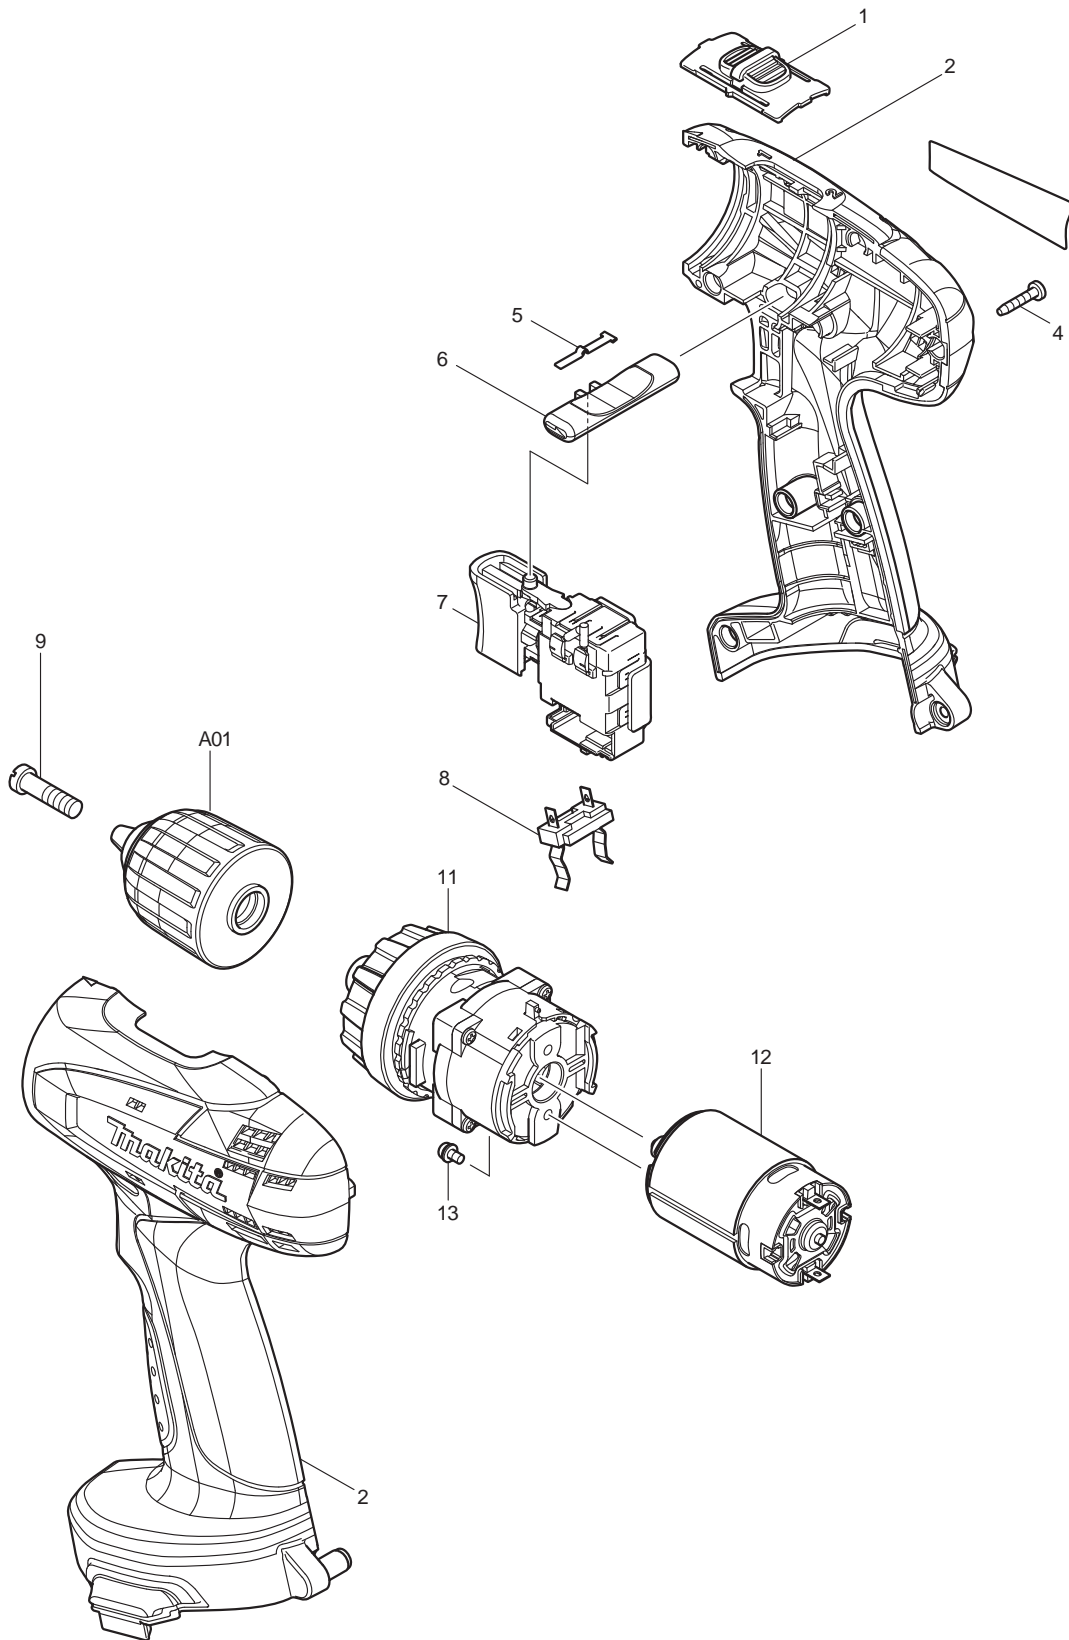

11 - 2009
6281DWPE / 6281DWPEX / 6281DWPET2
14.4V - 3/8" DRIVER DRILL KIT

Item No	Type	Ref	Part No	Description	Qty	Unit
1			125310-5	SPEED CHANGE LEVER ASSY	1	PC.
		INC.	231433-0	COMPRESSION SPRING 4	2	PC.
2	1		188512-4	HOUSING SET	1	SE.
	2		187301-4	HOUSING SET	1	SE.
4			266130-9	TAPPING SCREW BIND PT 3X16	9	PC.
5			232182-2	LEAF SPRING	1	PC.
6			450584-2	F/R CHANGE LEVER	1	PC.
7	1		650601-0	SWITCH TG563FSB-2	1	PC.
	2		650663-8	SWITCH TG563FSB-2	1	PC.
8			643909-9	BATTERY HOLDER	1	PC.
9			251468-5	- FLAT HEAD SCREW M6X22	1	PC.
11			125482-6	GEAR ASSEMBLY	1	PC.
12			629819-4	DC MOTOR	1	PC.
13			911003-8	PAN HEAD SCREW M3X6	2	PC.
<u>ACCESSORIES</u>						
A01			766002-3	3/8" KEYLESS DRILL CHUCK	1	PC.
A02			DC1414	CHARGER DC1414(7.2-14.4V/1.3-3.0AH)	1	PC.
			DC1804	CHARGER DC1804 (7.2V-- 18V/1.3 ~ 3.0AH)	1	PC.
			DC1822	3.0AH)	1	PC.
A03			193987-4	14.4V NI-CAD BATTERY PA14	2	PC.
			638350-9	14.4V NI-CAD BATTERY PA14-BULK	2	PC.
			638350-9-2	14.4V NI-CAD BATTERY PA14 2/PK	1	PK
A04			414938-7	BATTERY COVER	1	PC.
A05			784636-0	+ - BIT 2-65	1	PC.
A06			824852-3	PLASTIC CARRYING CASE	1	PC.
		INC.	419360-3	HANDLE (PLASTIC)	1	PC.
		INC.	163455-1	LATCH (METAL)	2	PC.
A07			194256-6	TOOL CHEST (6281DWPET2) - N/A individually	1	PC.
A08			T-01177	99PC. DRILL & DRIVER ACCESSORY KIT (6281DWPEX)	1	PC.
A09			821010-X	TOOL BAG 14" (6281DWPEX)	1	PC.